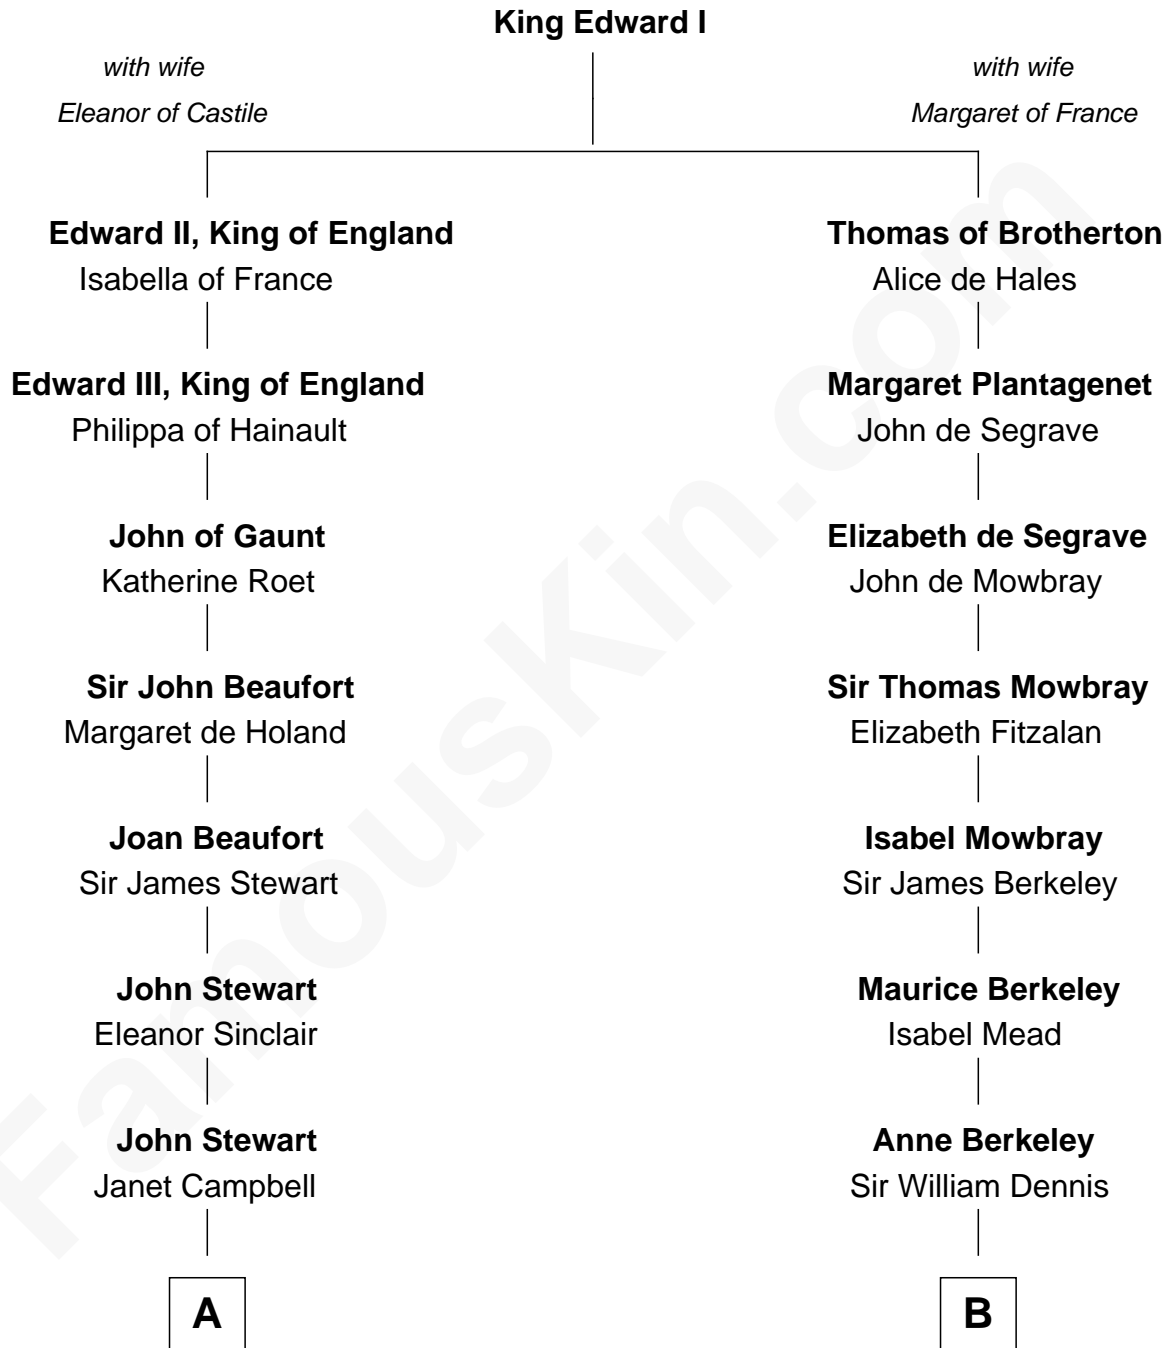

FamousKin.com
Relationship Chart of
Theodore Roosevelt
26th U.S. President

18th cousin 1 time removed of
Jack London
Author of "The Call of the Wild"

C

Martha Bulloch
Theodore Roosevelt

Theodore Roosevelt
26th U.S. President