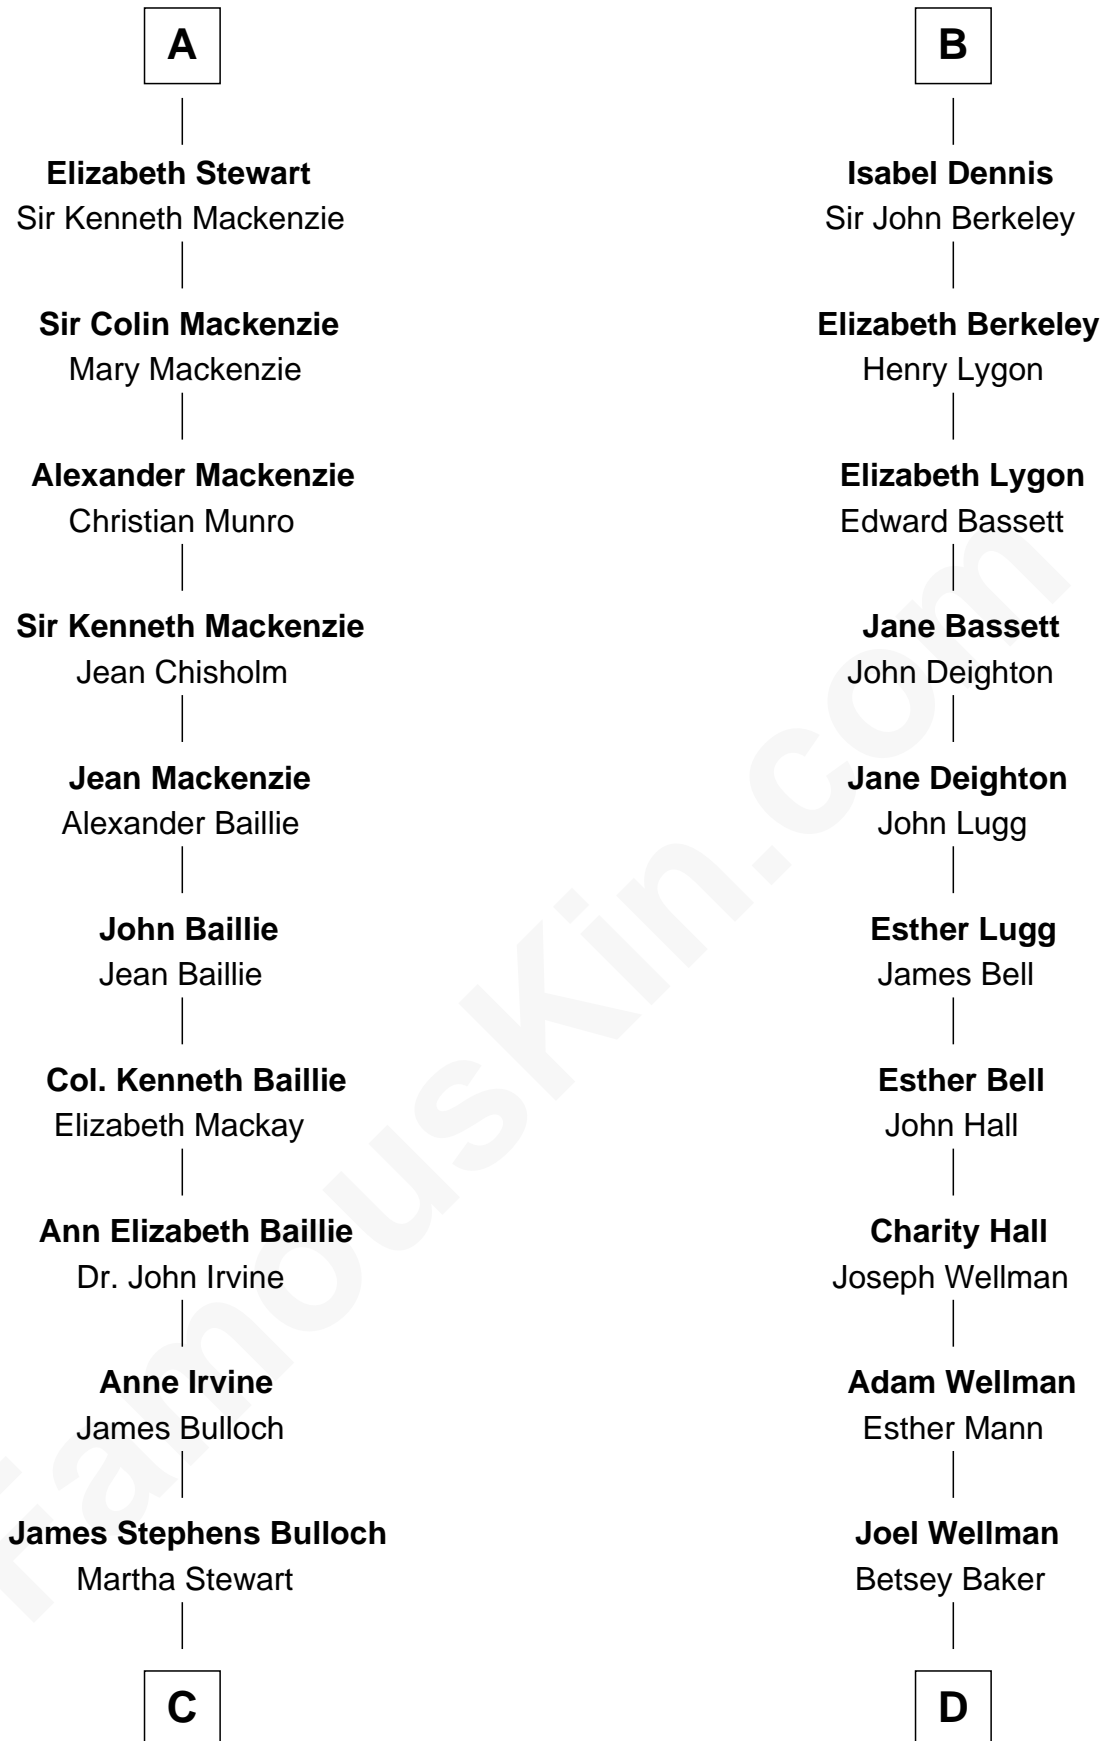

FamousKin.com
Relationship Chart of
Theodore Roosevelt
26th U.S. President

18th cousin 1 time removed of
Jack London
Author of "The Call of the Wild"

C

Martha Bulloch
Theodore Roosevelt

Theodore Roosevelt
26th U.S. President

D

Marshall Daniel Wellman
Eleanor Garrett Jones

Flora Wellman
William Henry Chaney

Jack London
Author of "The Call of the Wild"

FamousKin.com