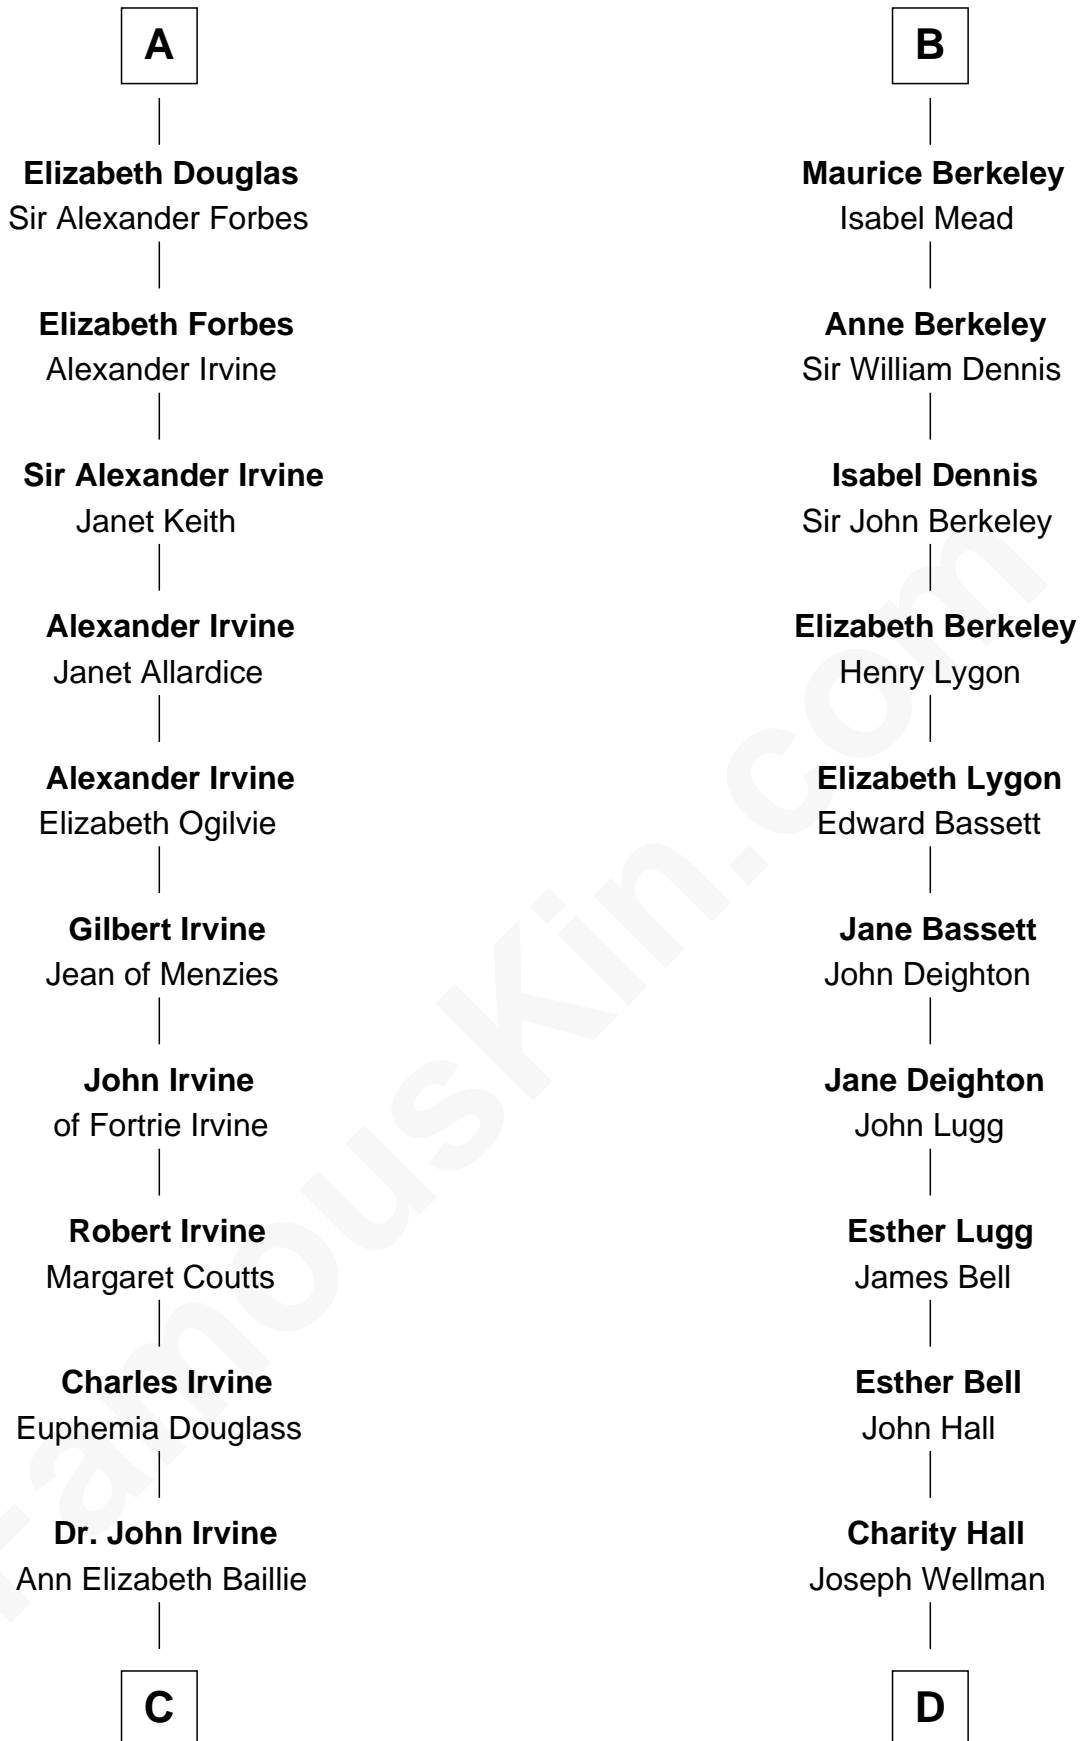

FamousKin.com
Relationship Chart of
Theodore Roosevelt
26th U.S. President

20th cousin 1 time removed of
Jack London
Author of "The Call of the Wild"

Gilbert de Clare
 Isabel Marshal

C

Anne Irvine
James Bulloch
|
James Stephens Bulloch
Martha Stewart
|
Martha Bulloch
Theodore Roosevelt
|
Theodore Roosevelt
26th U.S. President

D

Adam Wellman
Esther Mann
|
Joel Wellman
Betsey Baker
|
Marshall Daniel Wellman
Eleanor Garrett Jones
|
Flora Wellman
William Henry Chaney
|
Jack London
Author of "The Call of the Wild"