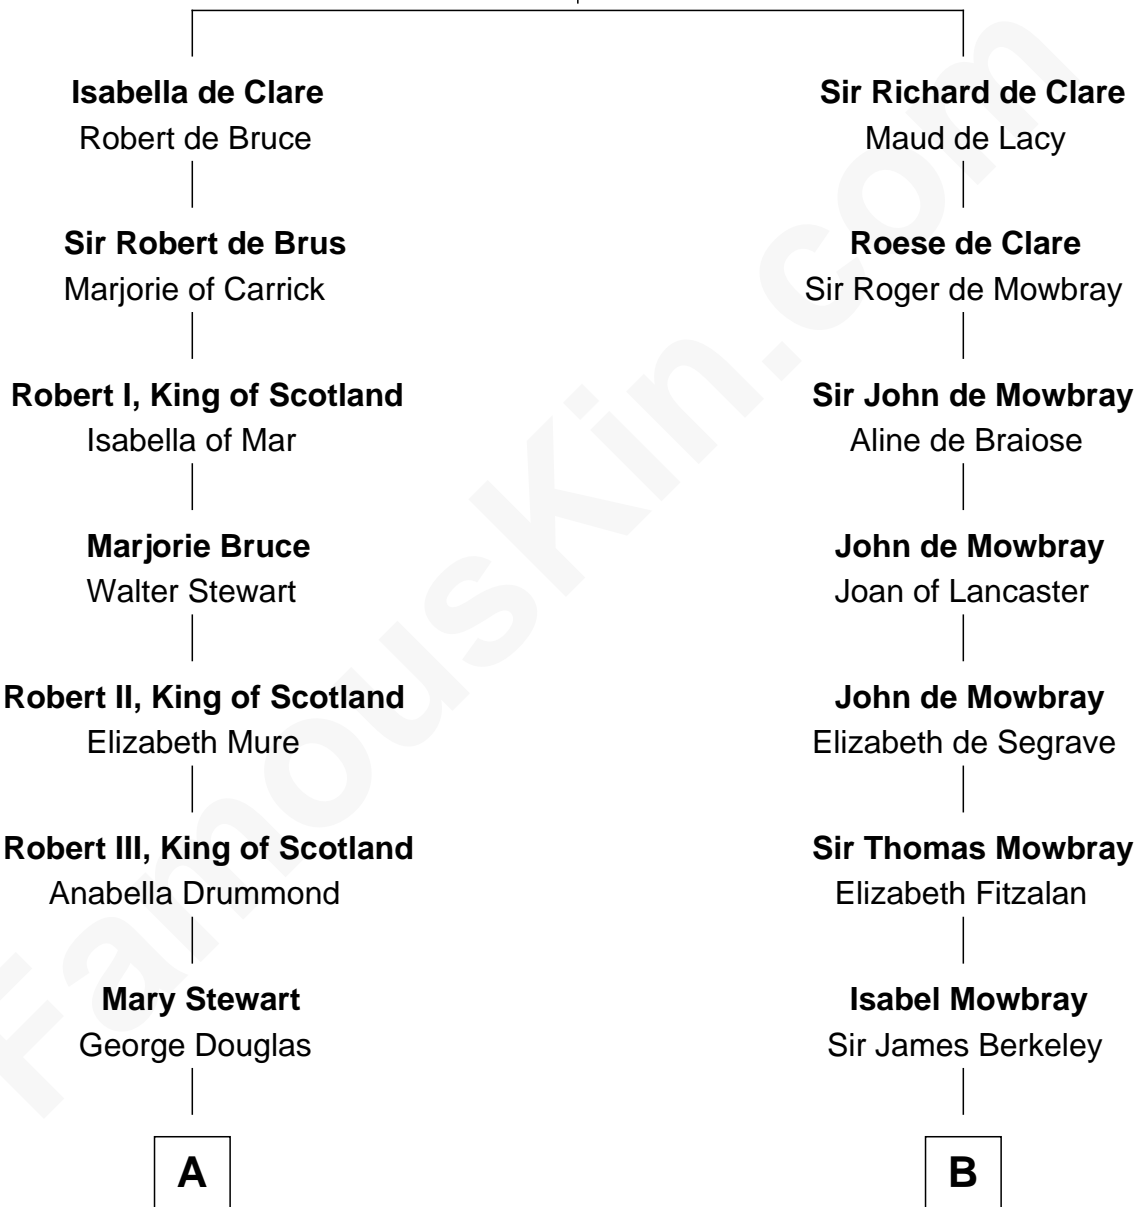

FamousKin.com
Relationship Chart of
Theodore Roosevelt
26th U.S. President

20th cousin 1 time removed of
Jack London
Author of "The Call of the Wild"

Gilbert de Clare
 Isabel Marshal

C

Anne Irvine
James Bulloch
|
James Stephens Bulloch
Martha Stewart
|
Martha Bulloch
Theodore Roosevelt
|
Theodore Roosevelt
26th U.S. President

D

Adam Wellman
Esther Mann
|
Joel Wellman
Betsey Baker
|
Marshall Daniel Wellman
Eleanor Garrett Jones
|
Flora Wellman
William Henry Chaney
|
Jack London
Author of "The Call of the Wild"