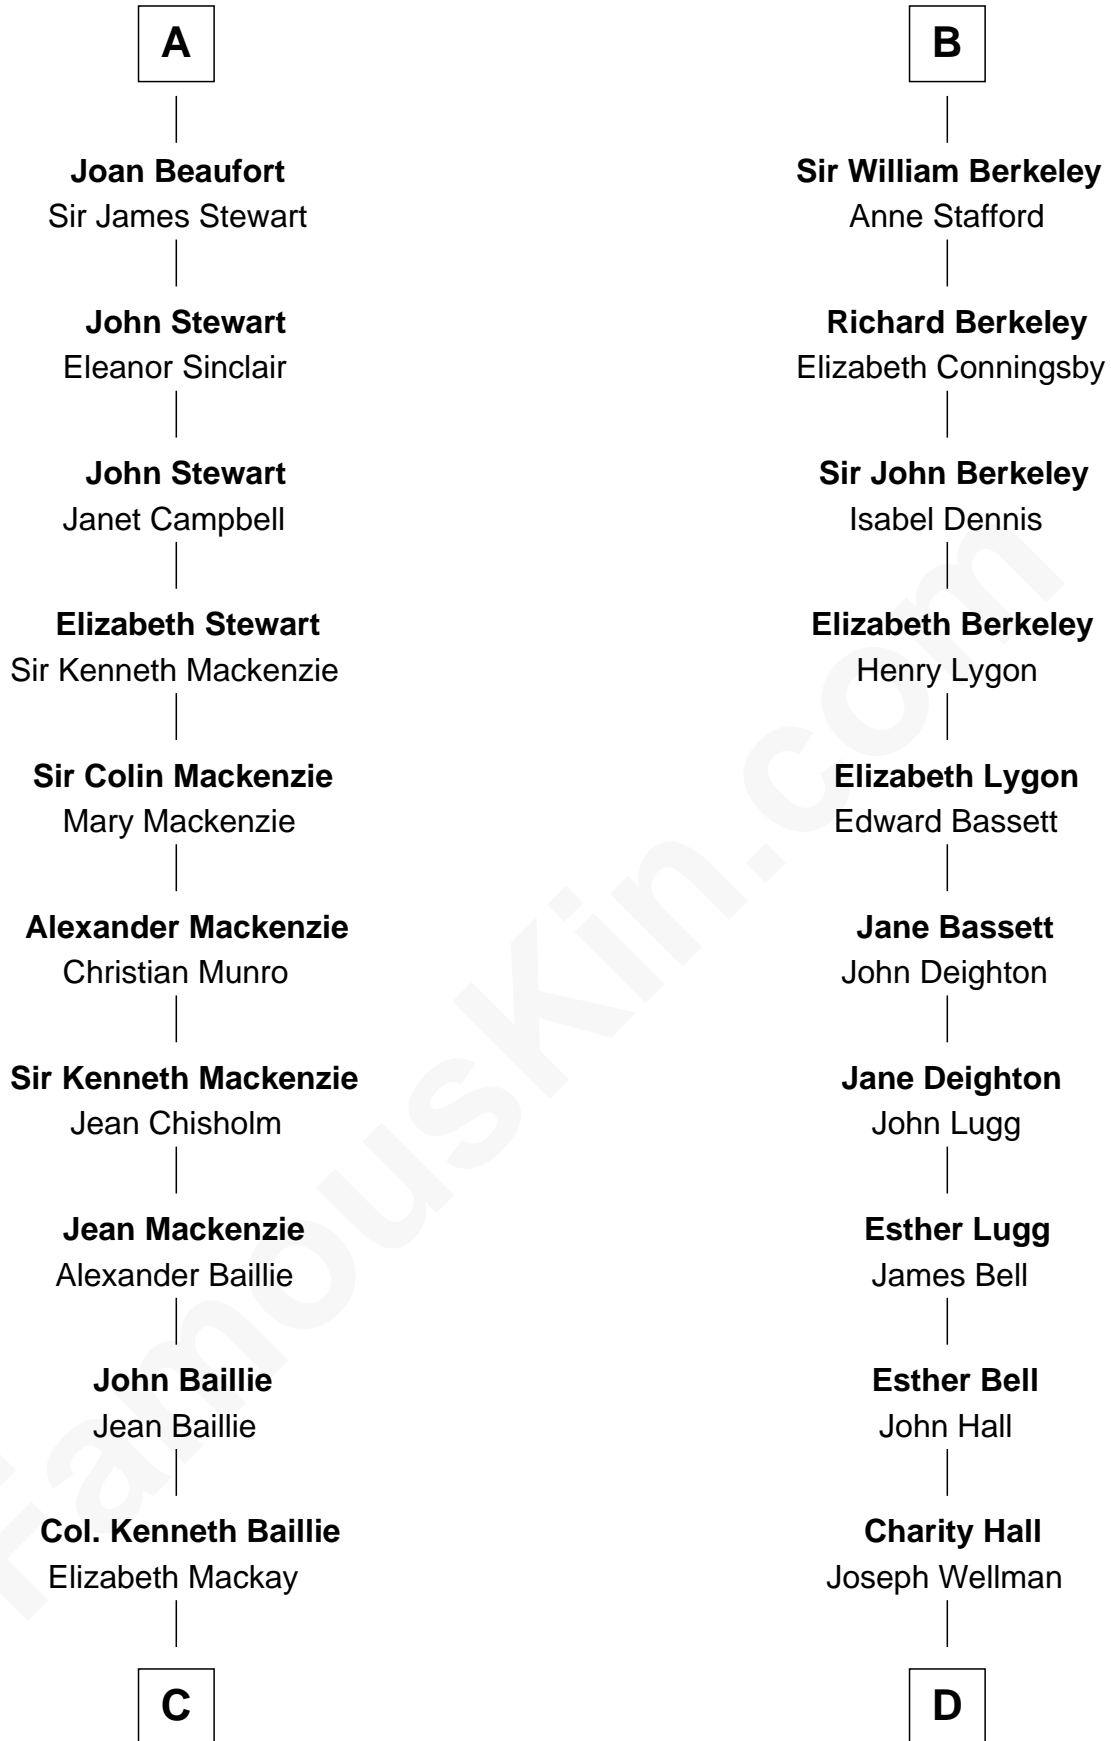

FamousKin.com Relationship Chart of

Theodore Roosevelt

26th U.S. President

21st cousin of

Jack London

Author of "The Call of the Wild"

C

Ann Elizabeth Baillie

Dr. John Irvine

Anne Irvine

James Bulloch

James Stephens Bulloch

Martha Stewart

Martha Bulloch

Theodore Roosevelt

Theodore Roosevelt