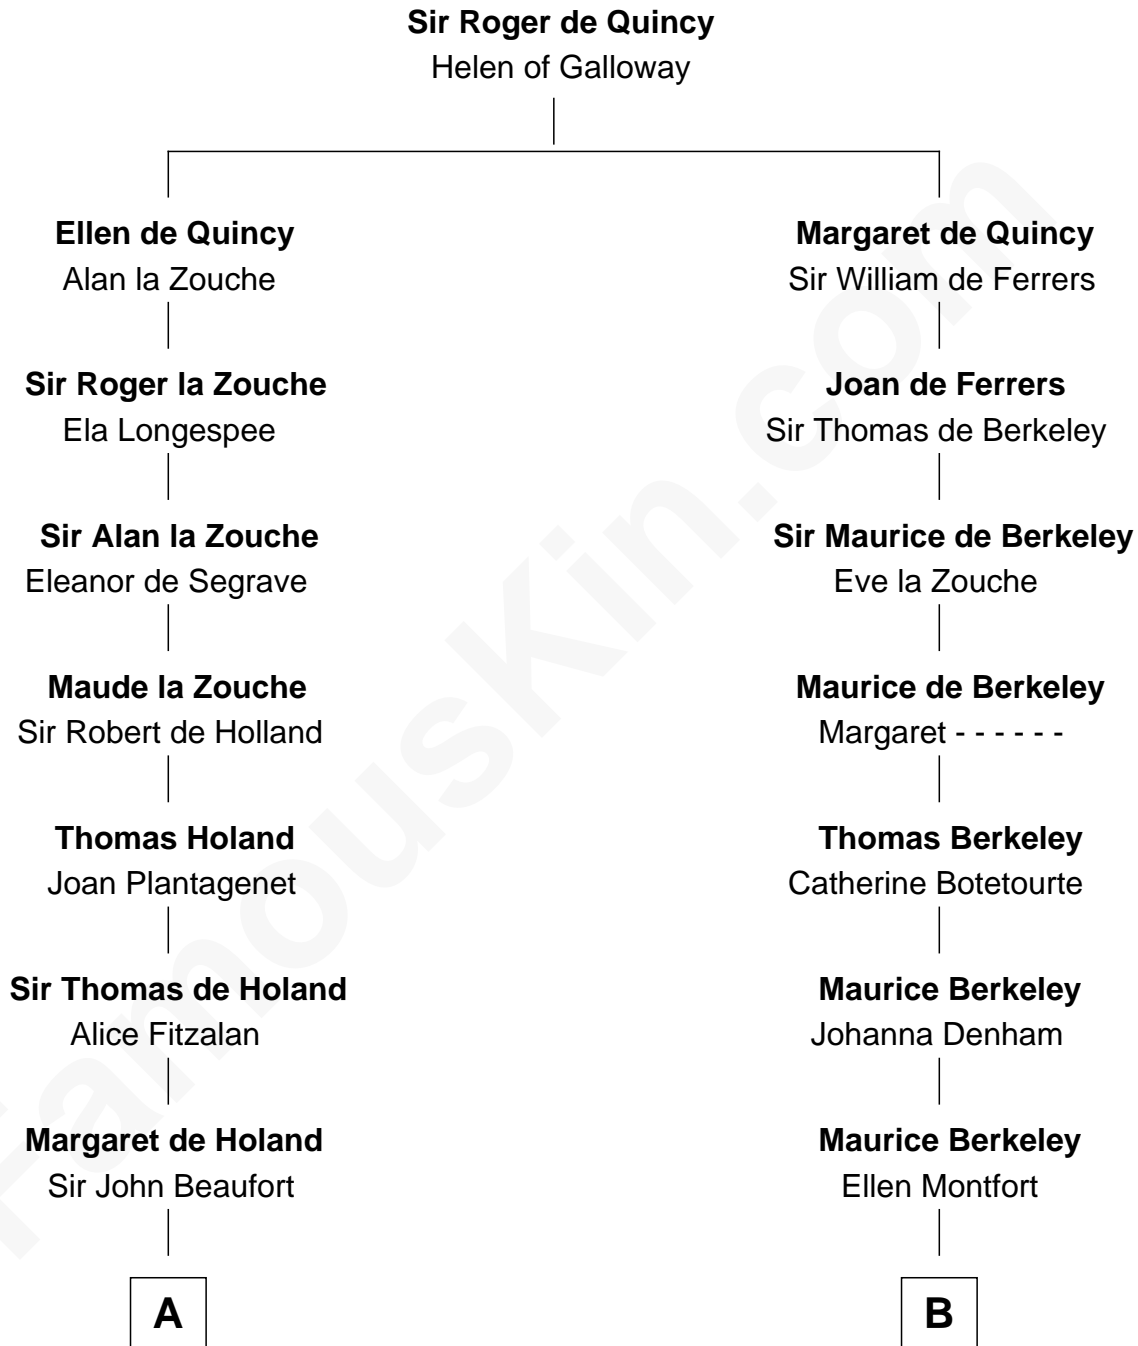

FamousKin.com Relationship Chart of

Theodore Roosevelt

26th U.S. President

21st cousin of

Jack London

Author of "The Call of the Wild"

C

Ann Elizabeth Baillie

Dr. John Irvine

Anne Irvine

James Bulloch

James Stephens Bulloch

Martha Stewart

Martha Bulloch

Theodore Roosevelt

Theodore Roosevelt