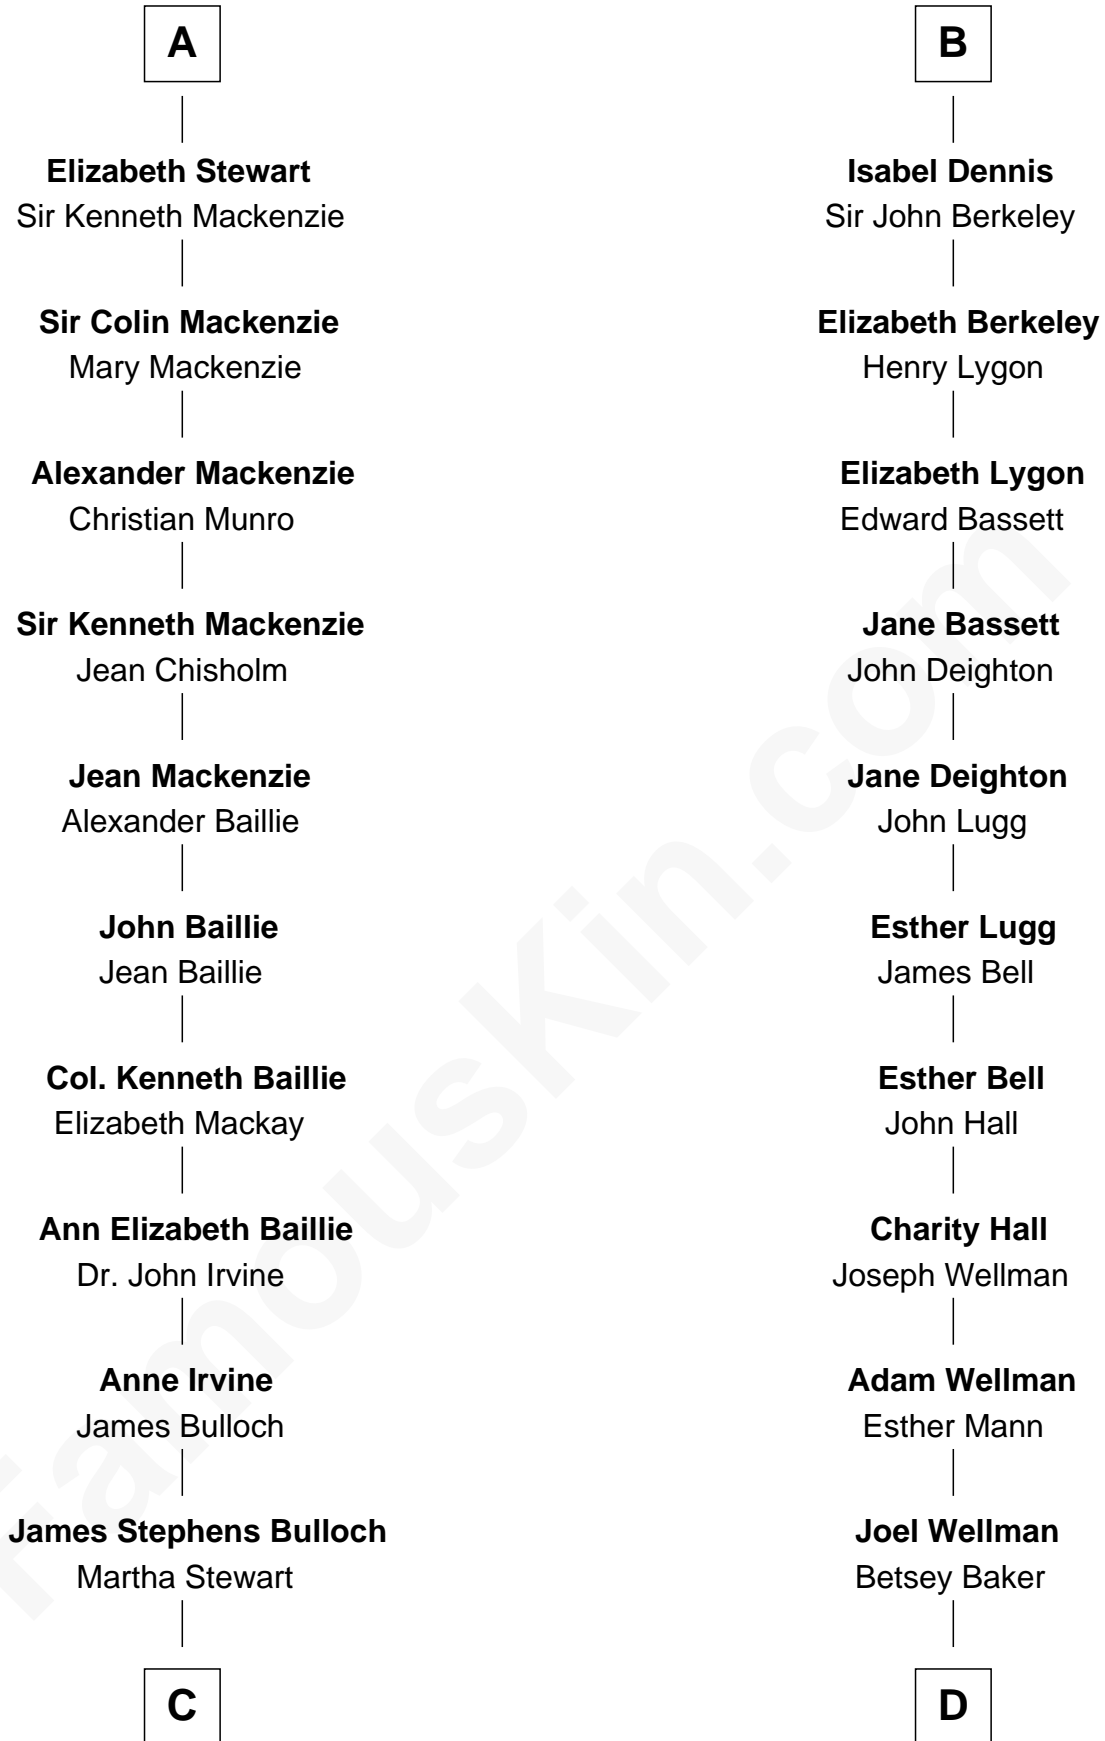

**FamousKin.com**  
**Relationship Chart of**  
**Theodore Roosevelt**  
*26th U.S. President*

**18th cousin 1 time removed of**  
**Jack London**  
*Author of "The Call of the Wild"*

**C**

**Martha Bulloch**  
Theodore Roosevelt

**Theodore Roosevelt**  
*26th U.S. President*

**D**

**Marshall Daniel Wellman**  
Eleanor Garrett Jones

**Flora Wellman**  
William Henry Chaney

**Jack London**  
*Author of "The Call of the Wild"*

FamousKin.com