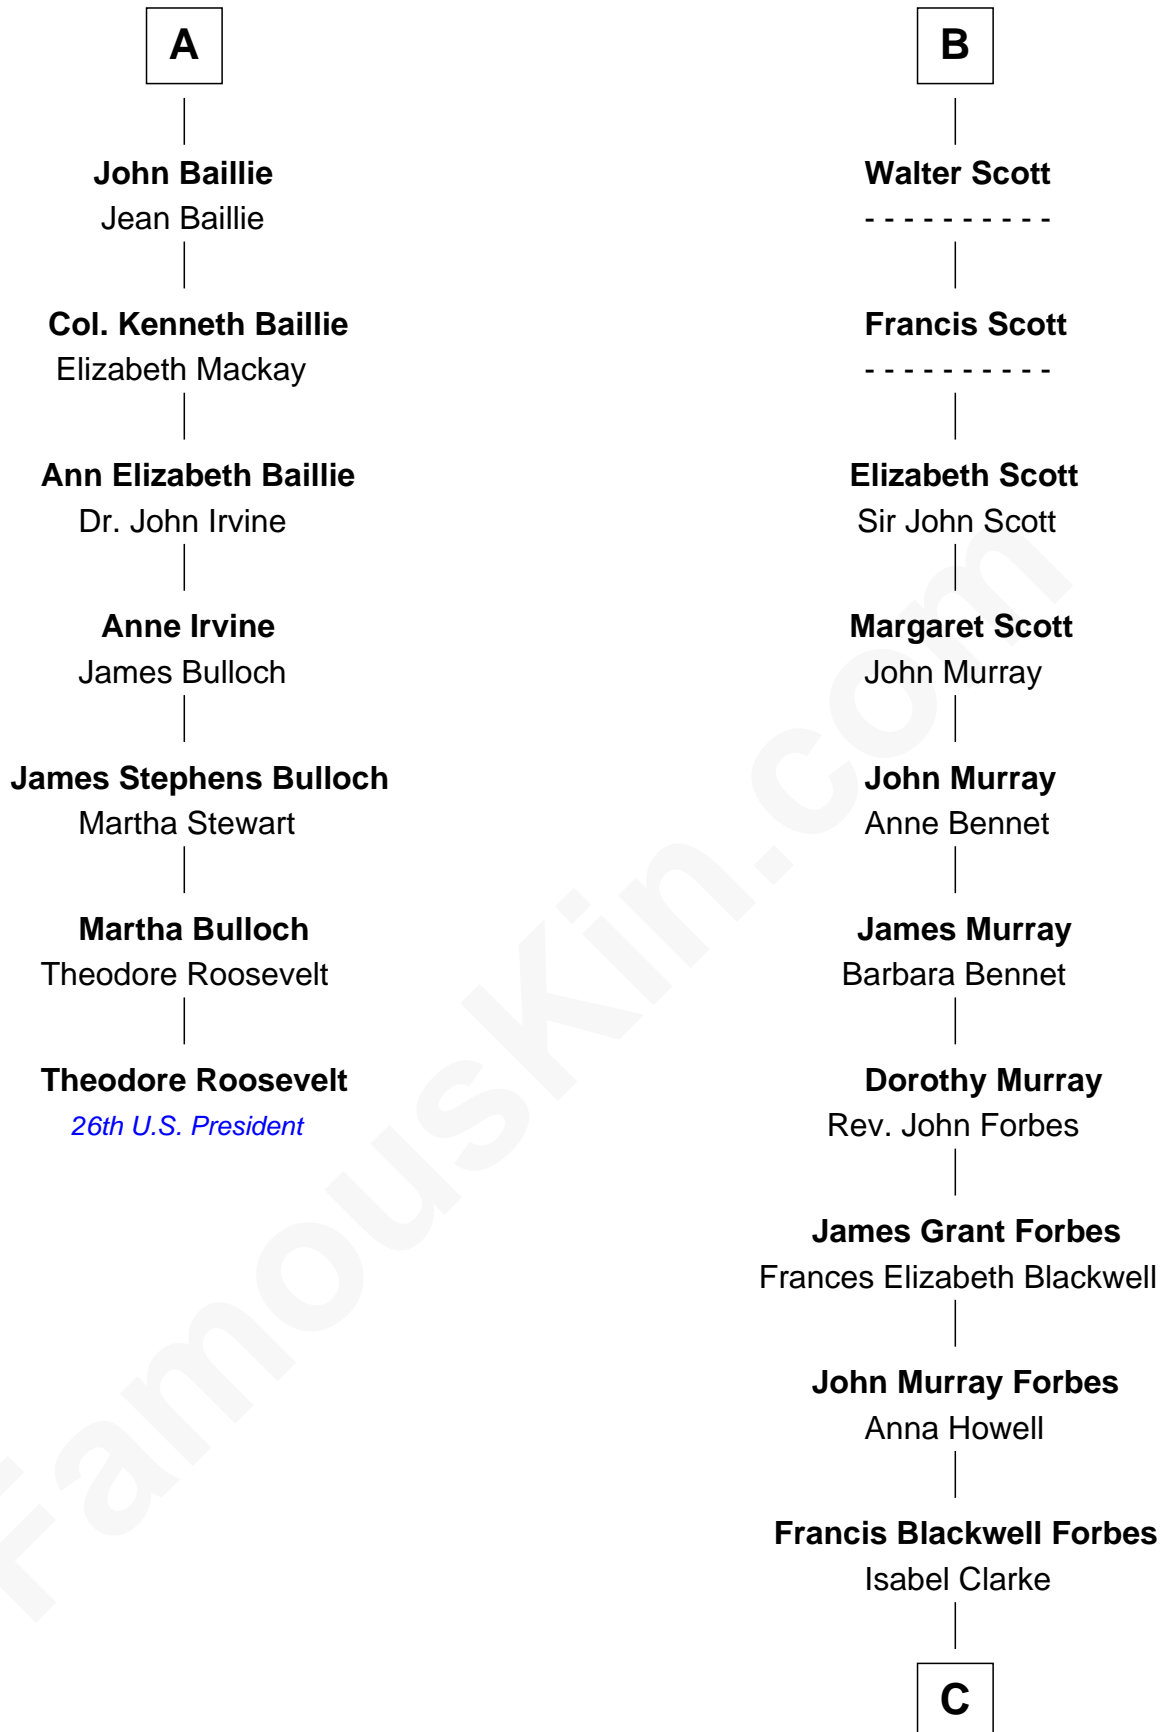

FamousKin.com
Relationship Chart of
Theodore Roosevelt
26th U.S. President

13th cousin 6 times removed of
John Kerry
68th U.S. Secretary of State

C

James Grant Forbes
Margaret Tyndal Winthrop

Rosemary Isabel Forbes
Richard John Kerry

John Kerry
68th U.S. Secretary of State

FamousKin.com