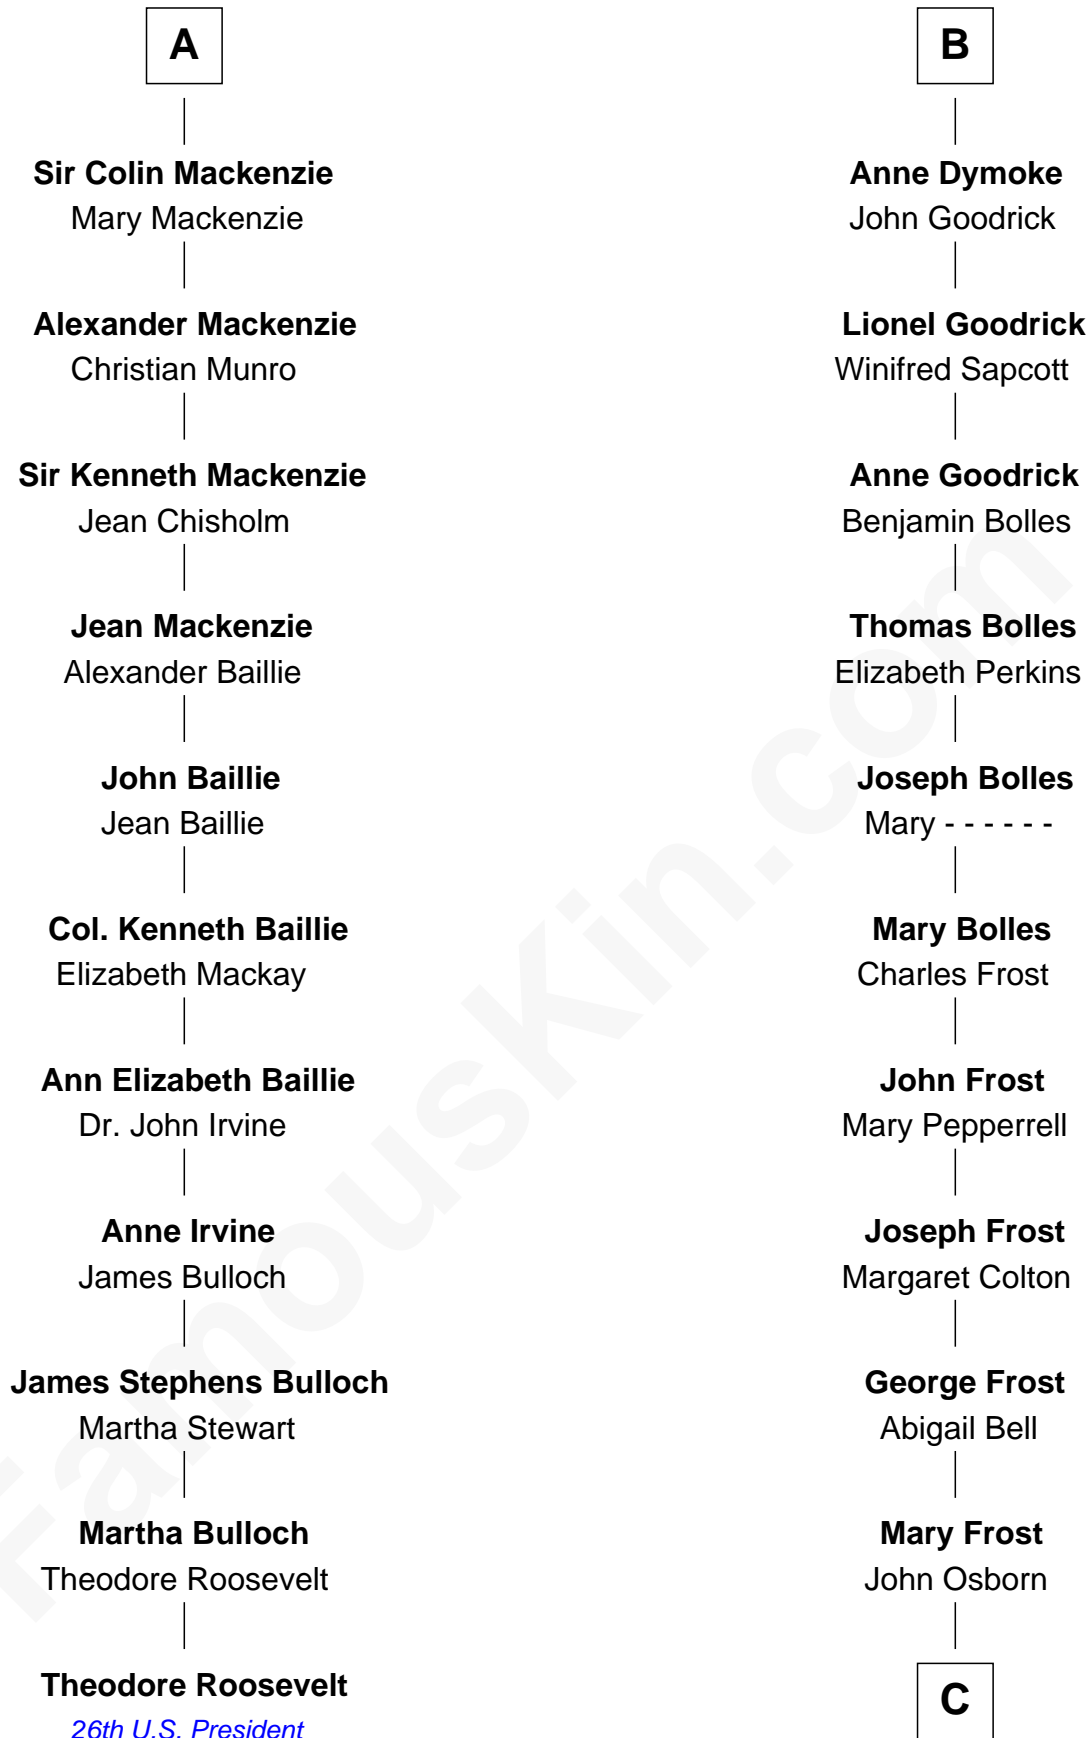

FamousKin.com
Relationship Chart of
Theodore Roosevelt
26th U.S. President

17th cousin 4 times removed of
Lucille Ball
TV Actress - "I Love Lucy"

Henry Plantagenet
 Maud de Chaworth

C

Sally Bennet Osborn

Newman Durrell

George Osborn Durrell

Anne Jane Jewell

Nellie Rebecca Durrell

Jasper Clinton Ball

Henry Durrell Ball

Desiree Evelyn Hunt

Lucille Ball

TV Actress - "I Love Lucy"