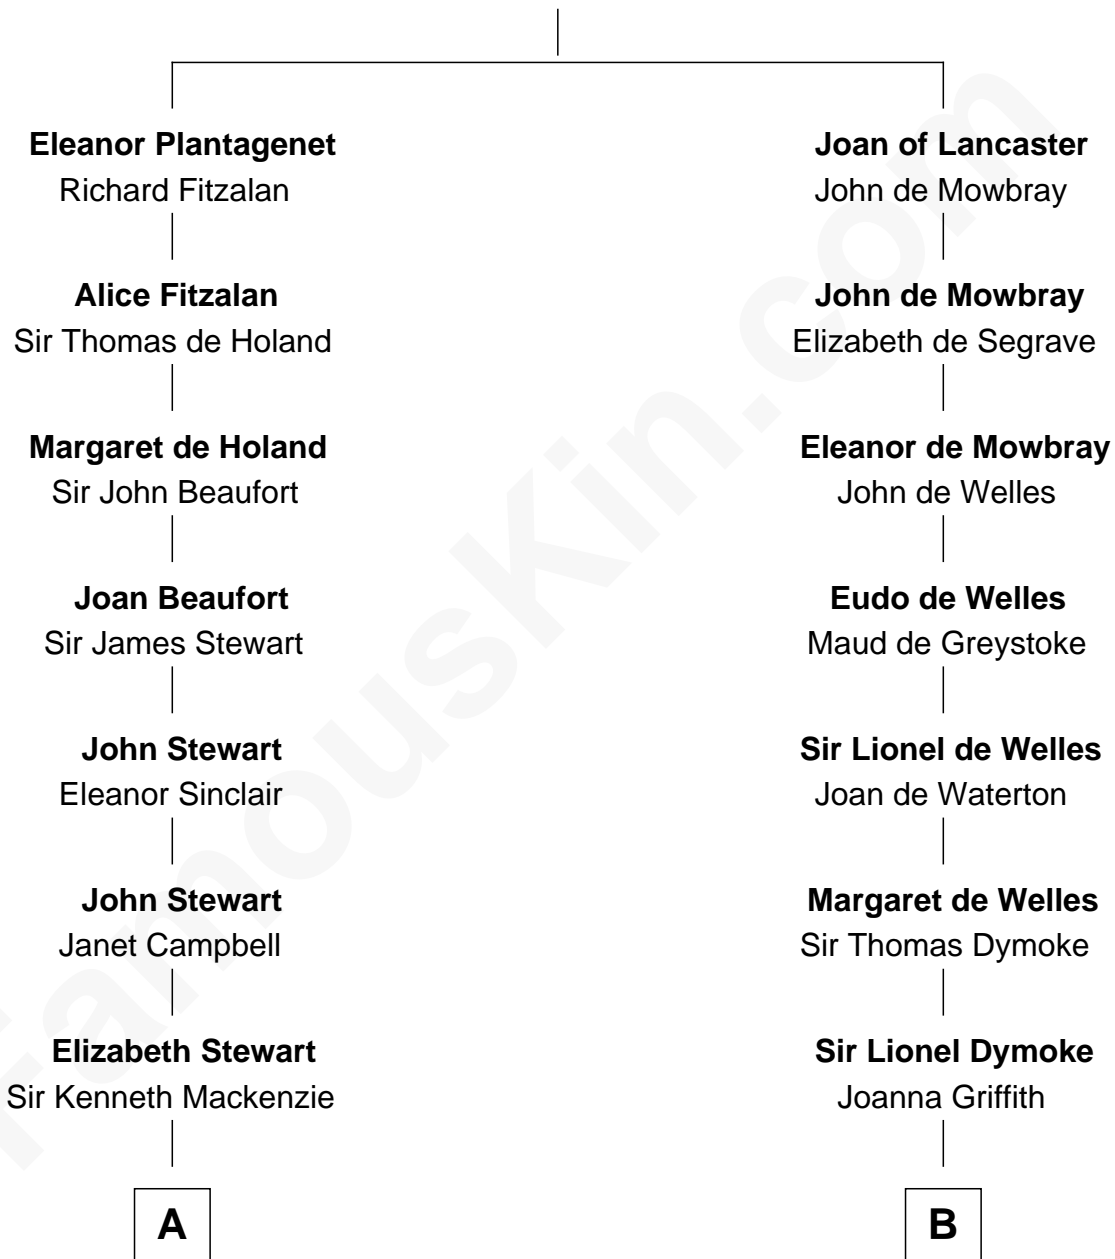

FamousKin.com
Relationship Chart of
Theodore Roosevelt
26th U.S. President

17th cousin 4 times removed of
Lucille Ball
TV Actress - "I Love Lucy"

Henry Plantagenet
 Maud de Chaworth

C

Sally Bennet Osborn

Newman Durrell

George Osborn Durrell

Anne Jane Jewell

Nellie Rebecca Durrell

Jasper Clinton Ball

Henry Durrell Ball

Desiree Evelyn Hunt

Lucille Ball

TV Actress - "I Love Lucy"