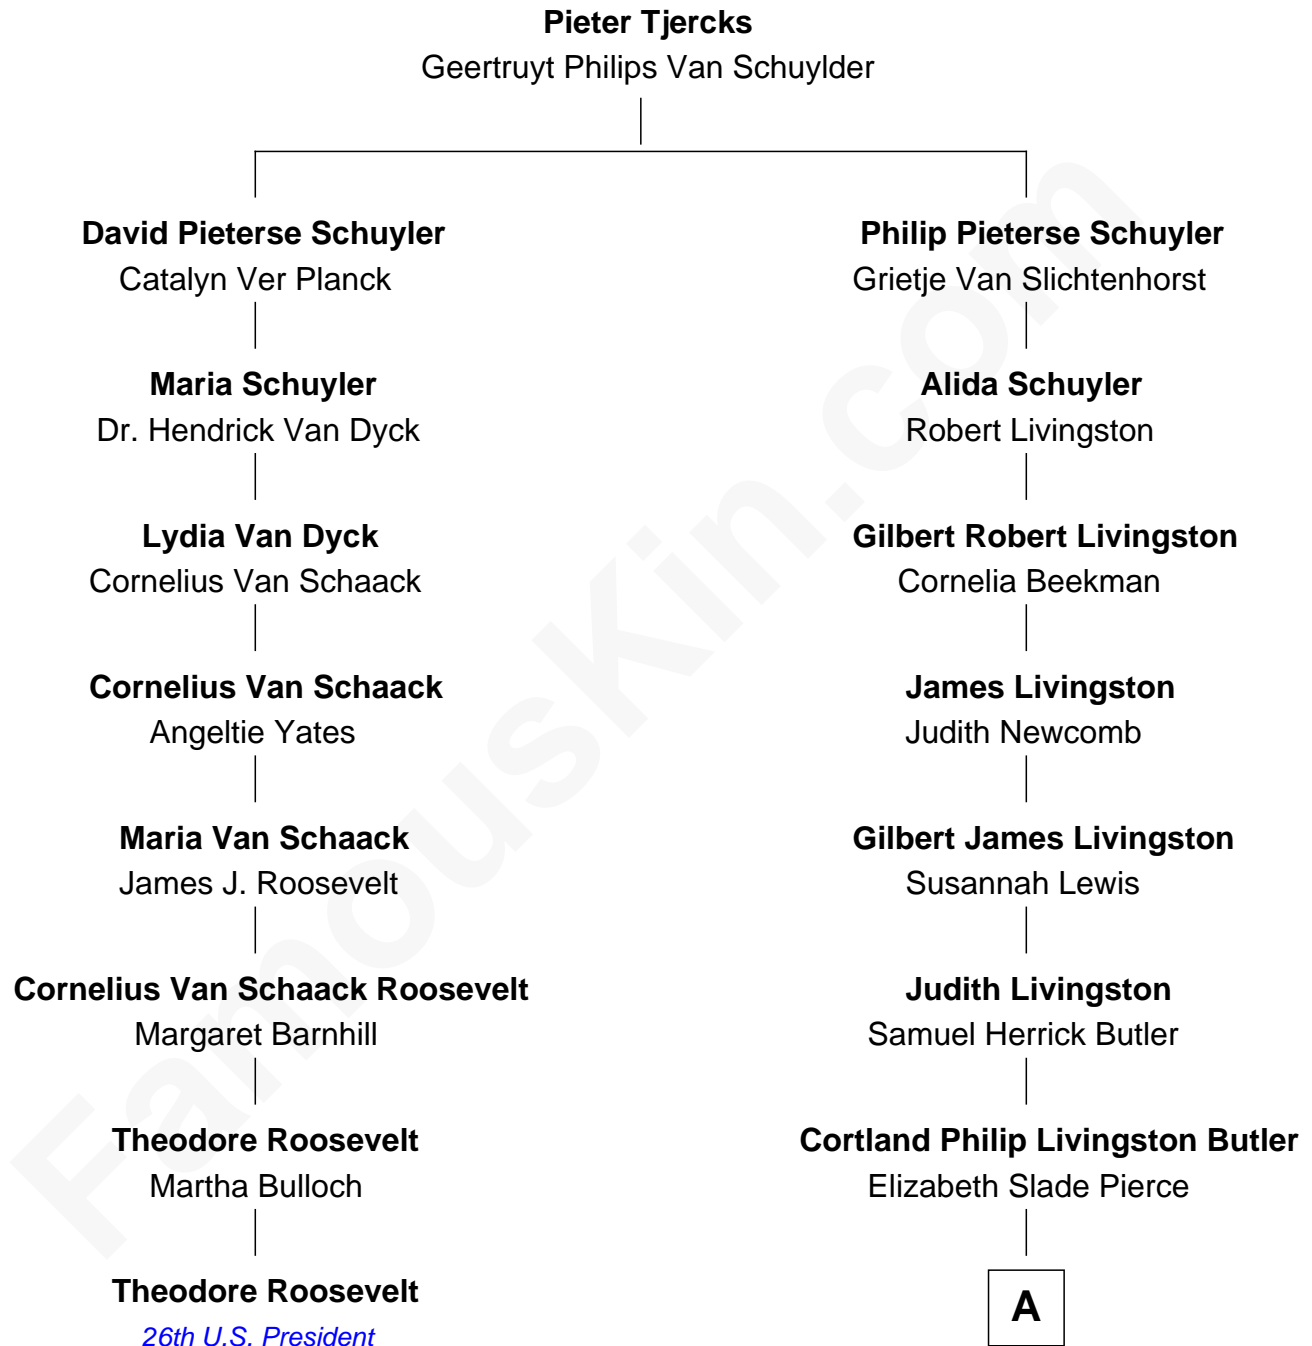

**FamousKin.com**  
**Relationship Chart of**  
**Theodore Roosevelt**  
*26th U.S. President*

**7th cousin 4 times removed of**  
**Jeb Bush**  
*43rd Governor of Florida*

**A**

|  
**Mary Elizabeth Butler**  
Robert Emmet Sheldon

|  
**Flora Sheldon**  
Samuel Prescott Bush

|  
**Prescott Sheldon Bush**  
Dorothy Wear Walker

|  
**George Herbert Walker Bush**  
Barbara Pierce

|  
**Jeb Bush**  
*43rd Governor of Florida*

FamousKin.com