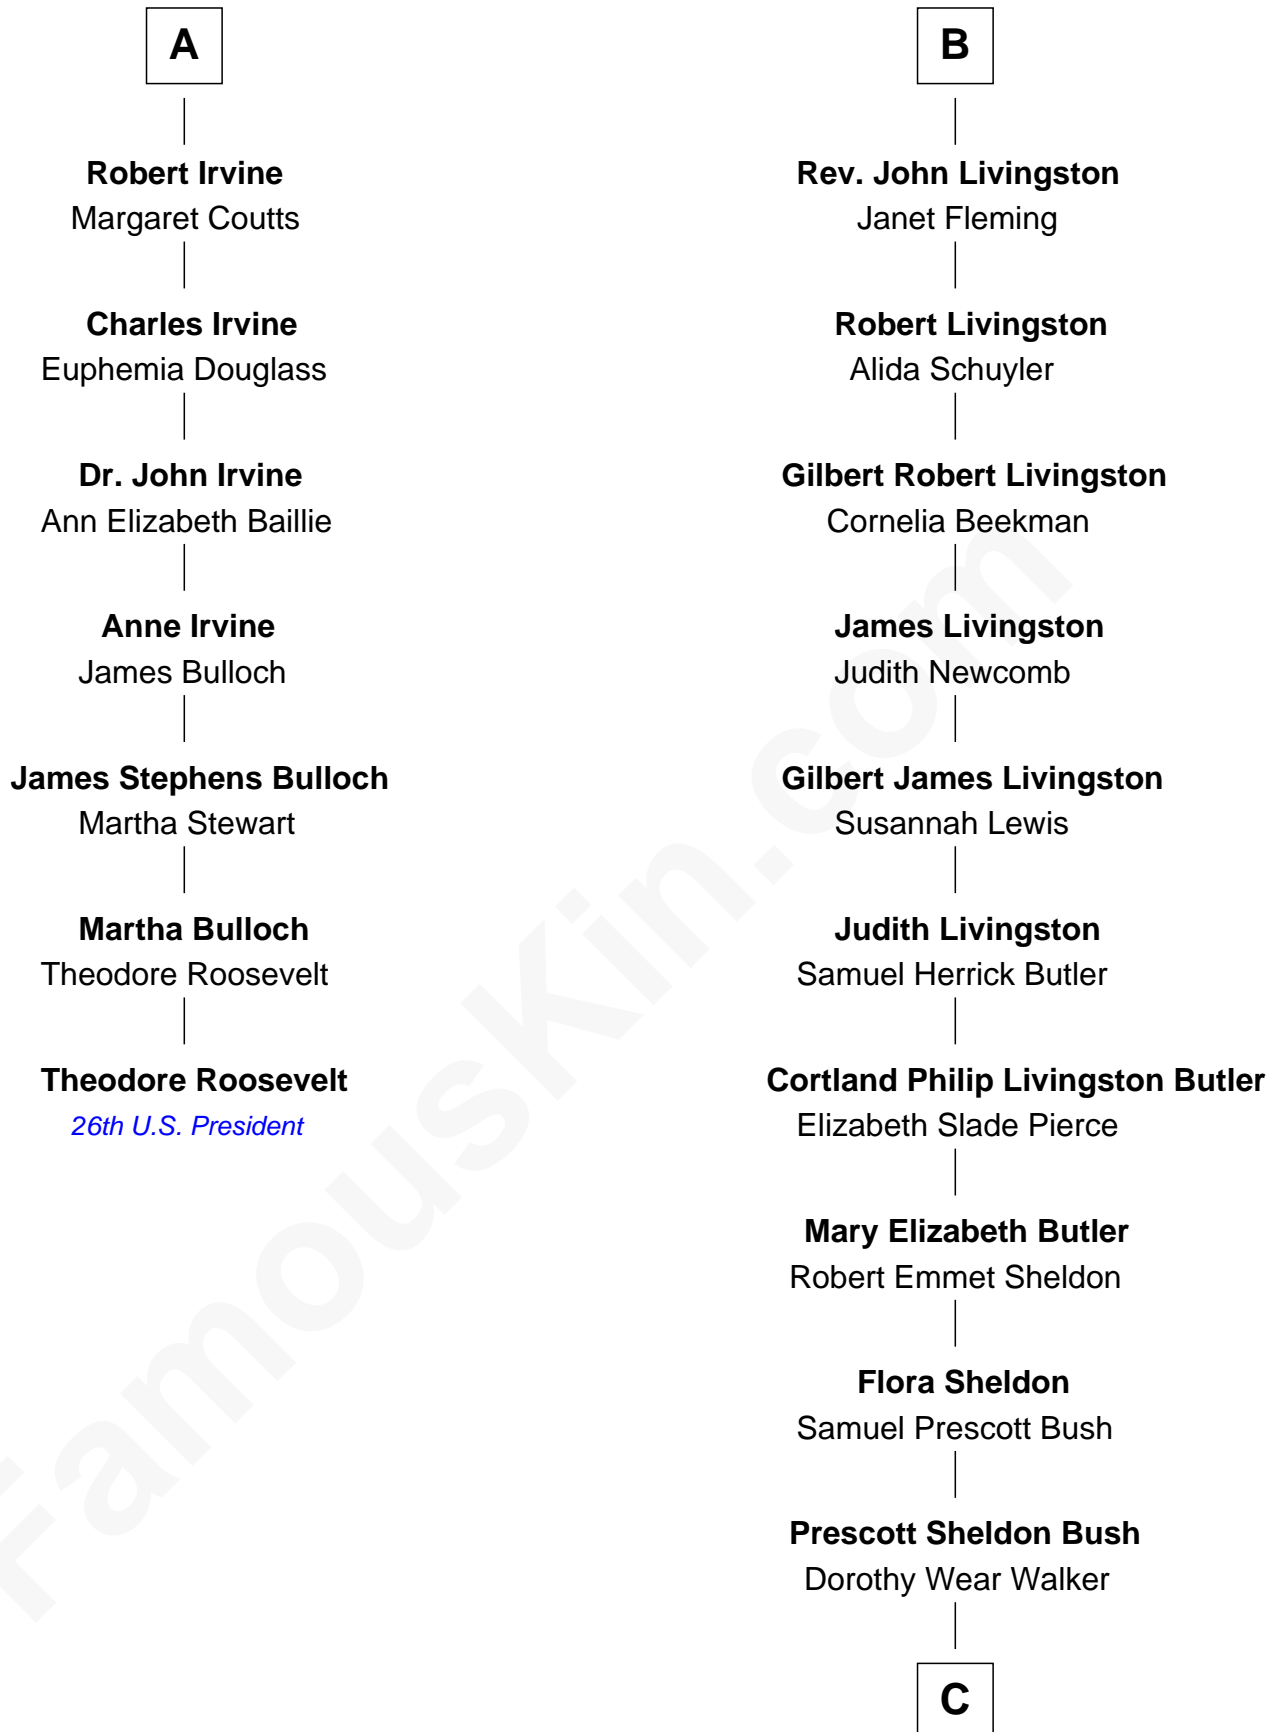

FamousKin.com
Relationship Chart of
Theodore Roosevelt
26th U.S. President

13th cousin 5 times removed of
Jeb Bush
43rd Governor of Florida

Sir Lawrence Abernethy

FamousKin.com