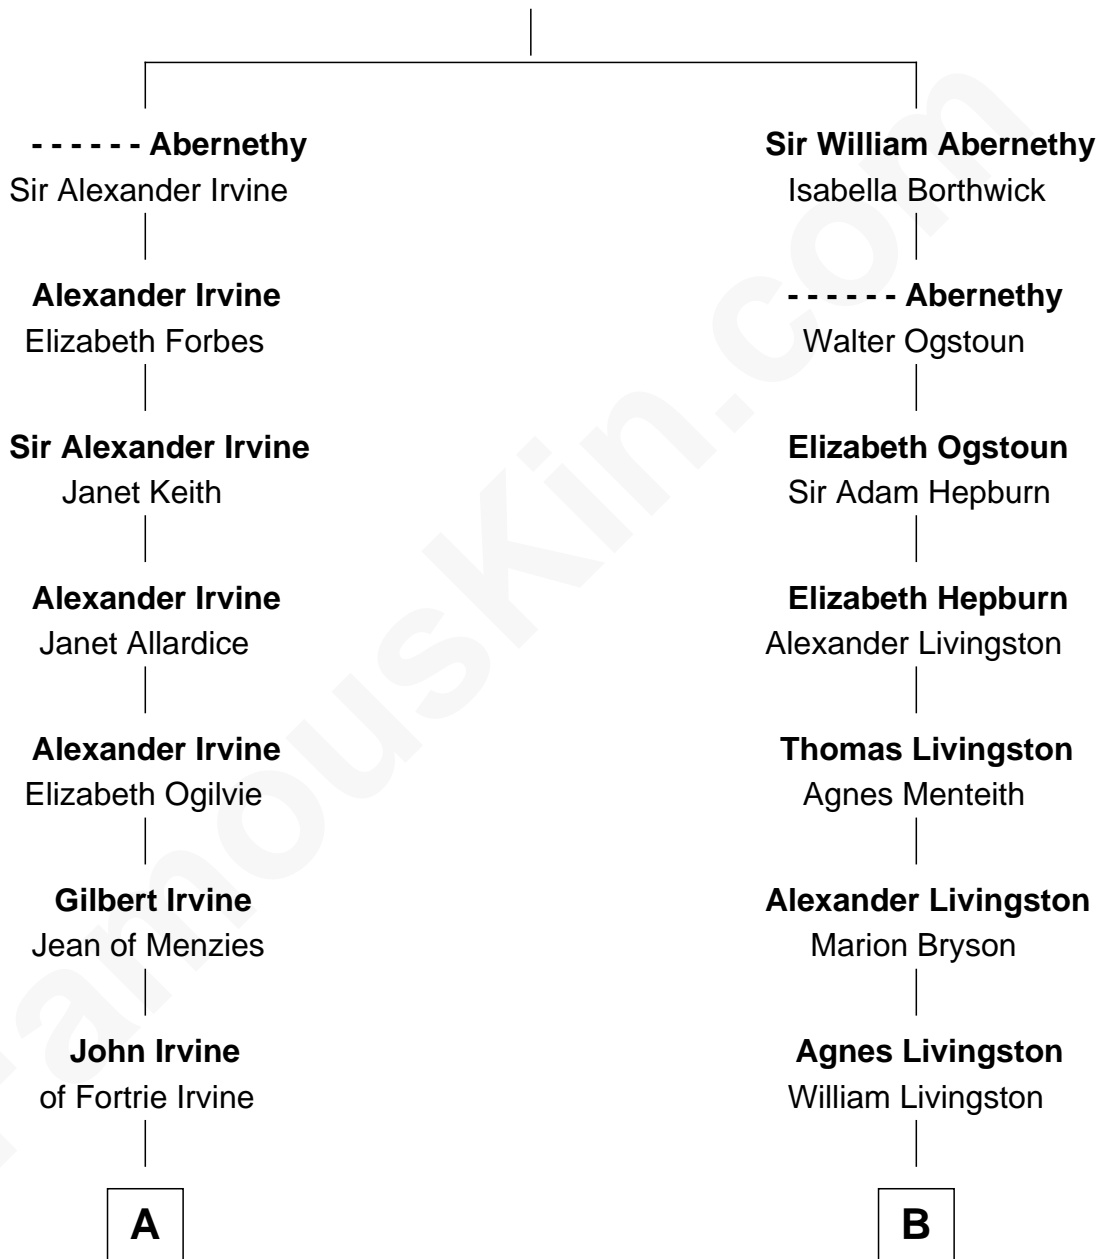

FamousKin.com
Relationship Chart of
Theodore Roosevelt
26th U.S. President

13th cousin 5 times removed of
Jeb Bush
43rd Governor of Florida

Sir Lawrence Abernethy

FamousKin.com