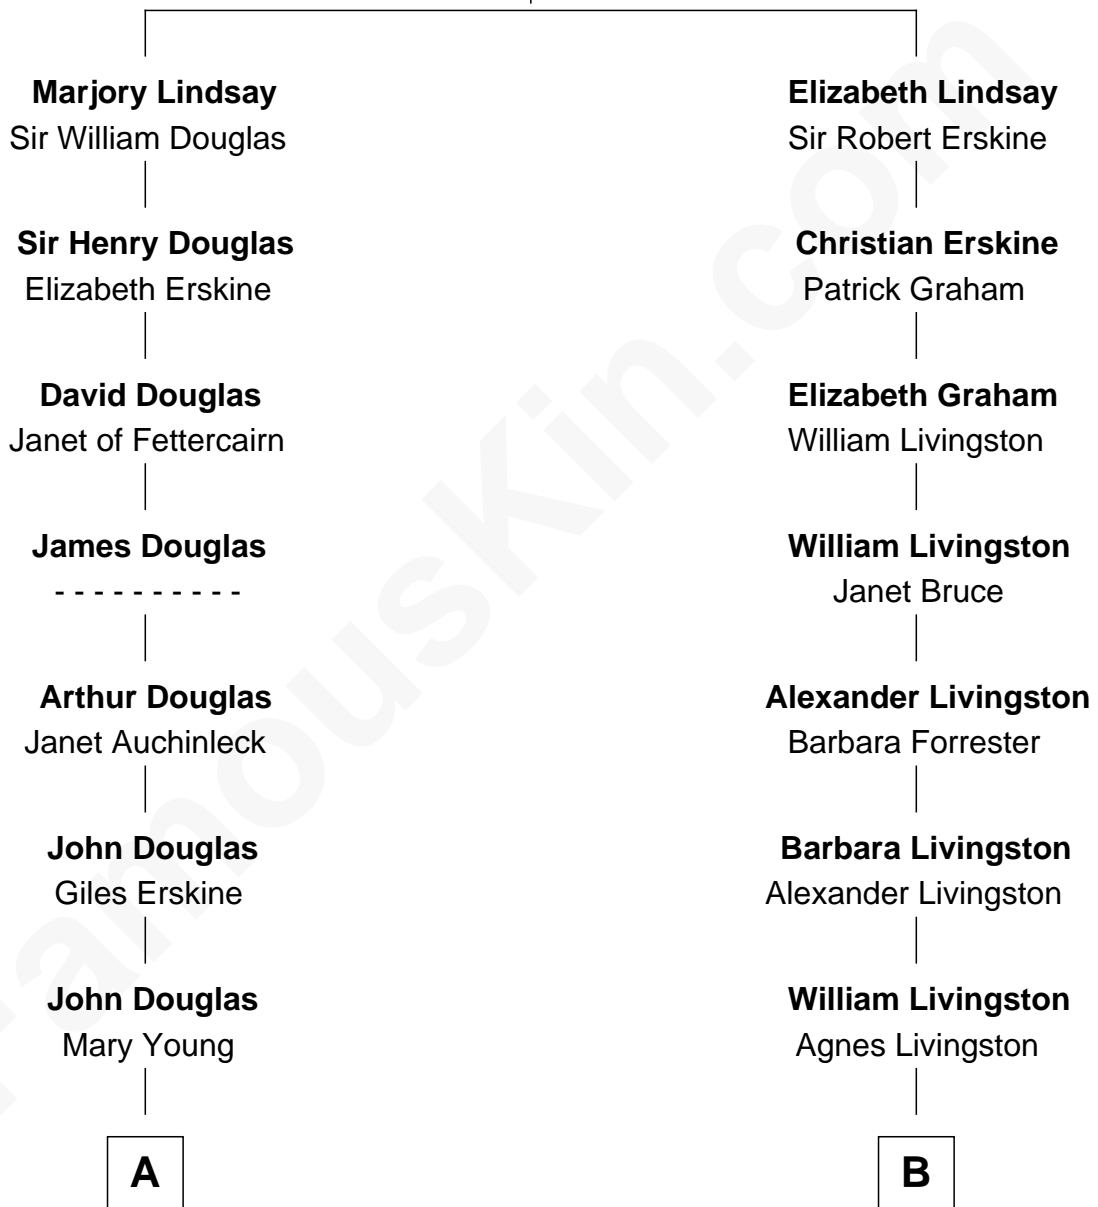

FamousKin.com
Relationship Chart of
Theodore Roosevelt
26th U.S. President

15th cousin 3 times removed of
Jeb Bush
43rd Governor of Florida

Sir David Lindsay
 Elizabeth Stewart

FamousKin.com