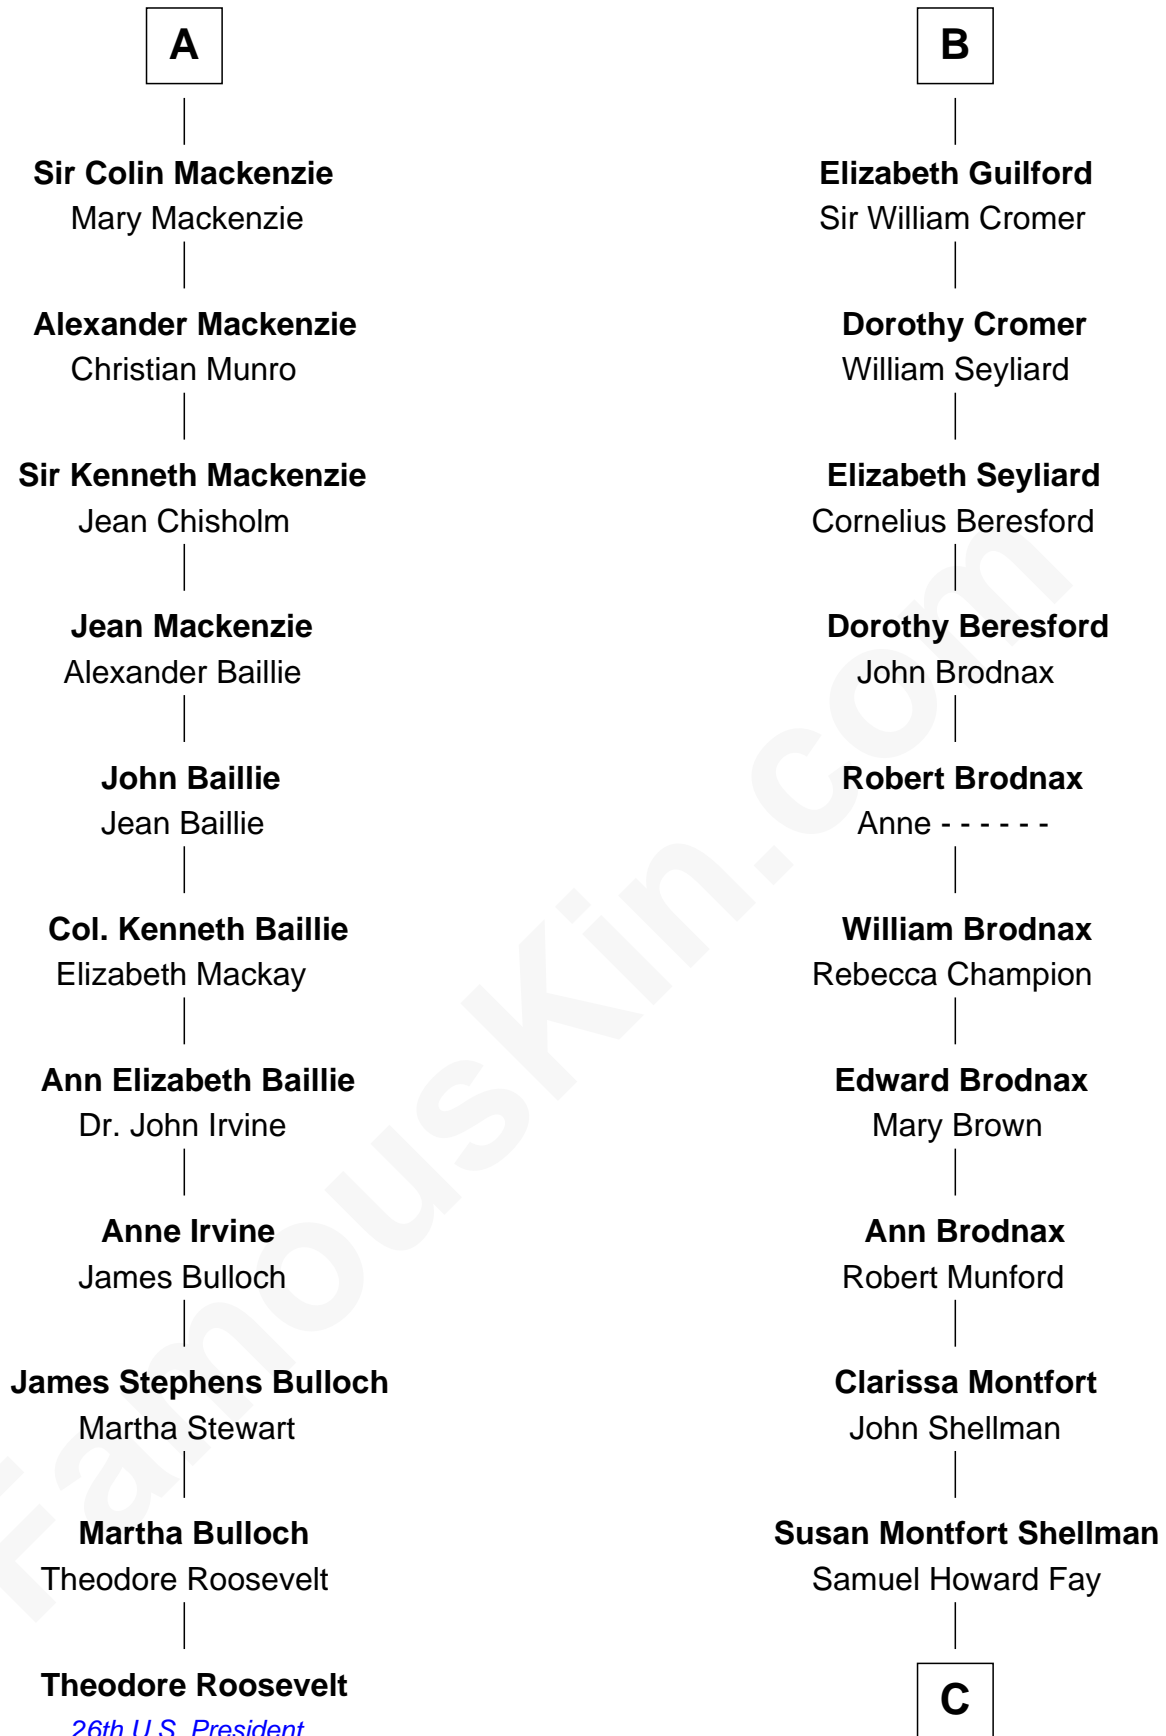

**FamousKin.com**  
**Relationship Chart of**  
**Theodore Roosevelt**  
*26th U.S. President*

**17th cousin 4 times removed of**  
**Jeb Bush**  
*43rd Governor of Florida*

**Sir Robert de Holland**  
 Maude la Zouche

**C**

**Harriet Eleanor Fay**  
Rev. James Smith Bush

**Samuel Prescott Bush**  
Flora Sheldon

**Prescott Sheldon Bush**  
Dorothy Wear Walker

**George Herbert Walker Bush**  
Barbara Pierce

**Jeb Bush**  
*43rd Governor of Florida*