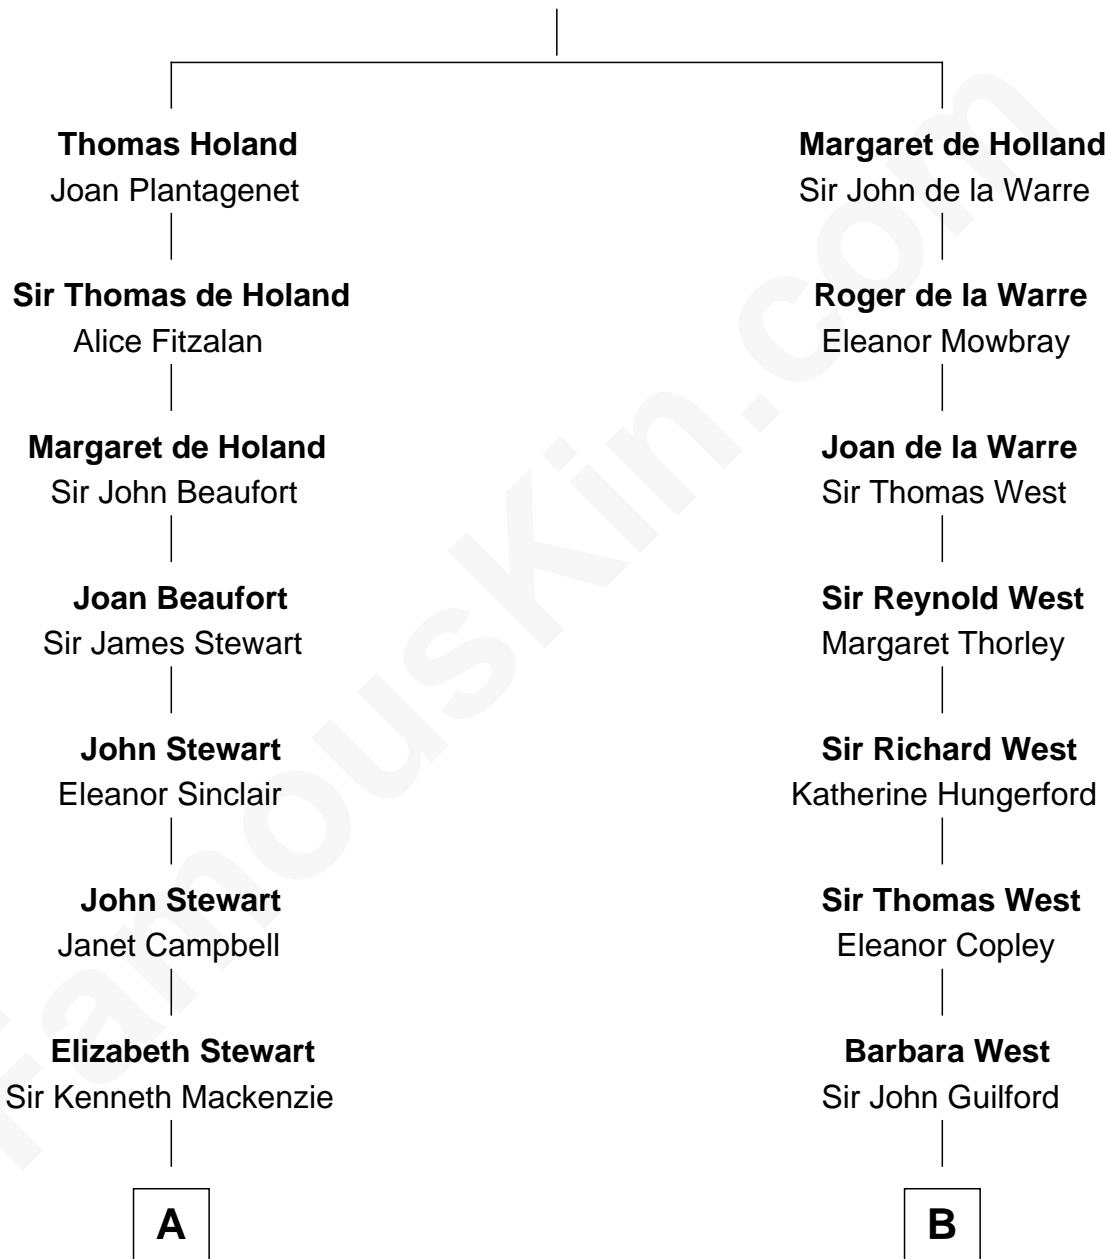

**FamousKin.com**  
**Relationship Chart of**  
**Theodore Roosevelt**  
*26th U.S. President*

**17th cousin 4 times removed of**  
**Jeb Bush**  
*43rd Governor of Florida*

**Sir Robert de Holland**  
 Maude la Zouche

**C**

**Harriet Eleanor Fay**  
Rev. James Smith Bush

**Samuel Prescott Bush**  
Flora Sheldon

**Prescott Sheldon Bush**  
Dorothy Wear Walker

**George Herbert Walker Bush**  
Barbara Pierce

**Jeb Bush**  
*43rd Governor of Florida*