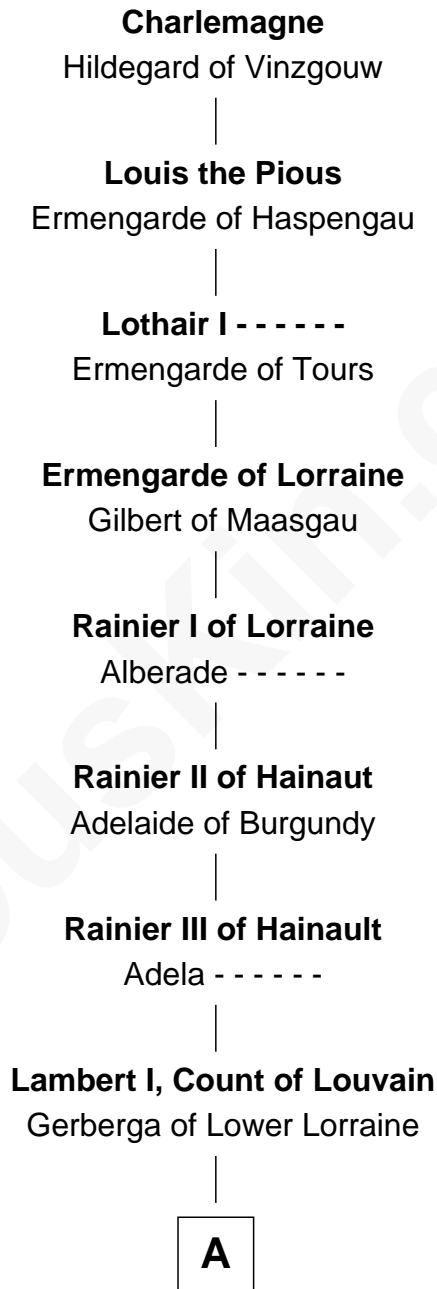

# FamousKin.com Relationship Chart of

**Theodore Roosevelt**

*26th U.S. President*

33rd Great-grandson of

**Charlemagne**

*King of the Franks*

**A**

**Lambert II, Count of Louvain**

Oda of Lorraine

**Henry II, Count of Louvain**

Adela of Orthen

**Gottfried I, Count of Louvain**

Ide de Chiny

**Godfrey II, Count of Louvain**

Luitgarde of Sulzbach

**Godfrey III, Count of Louvain**