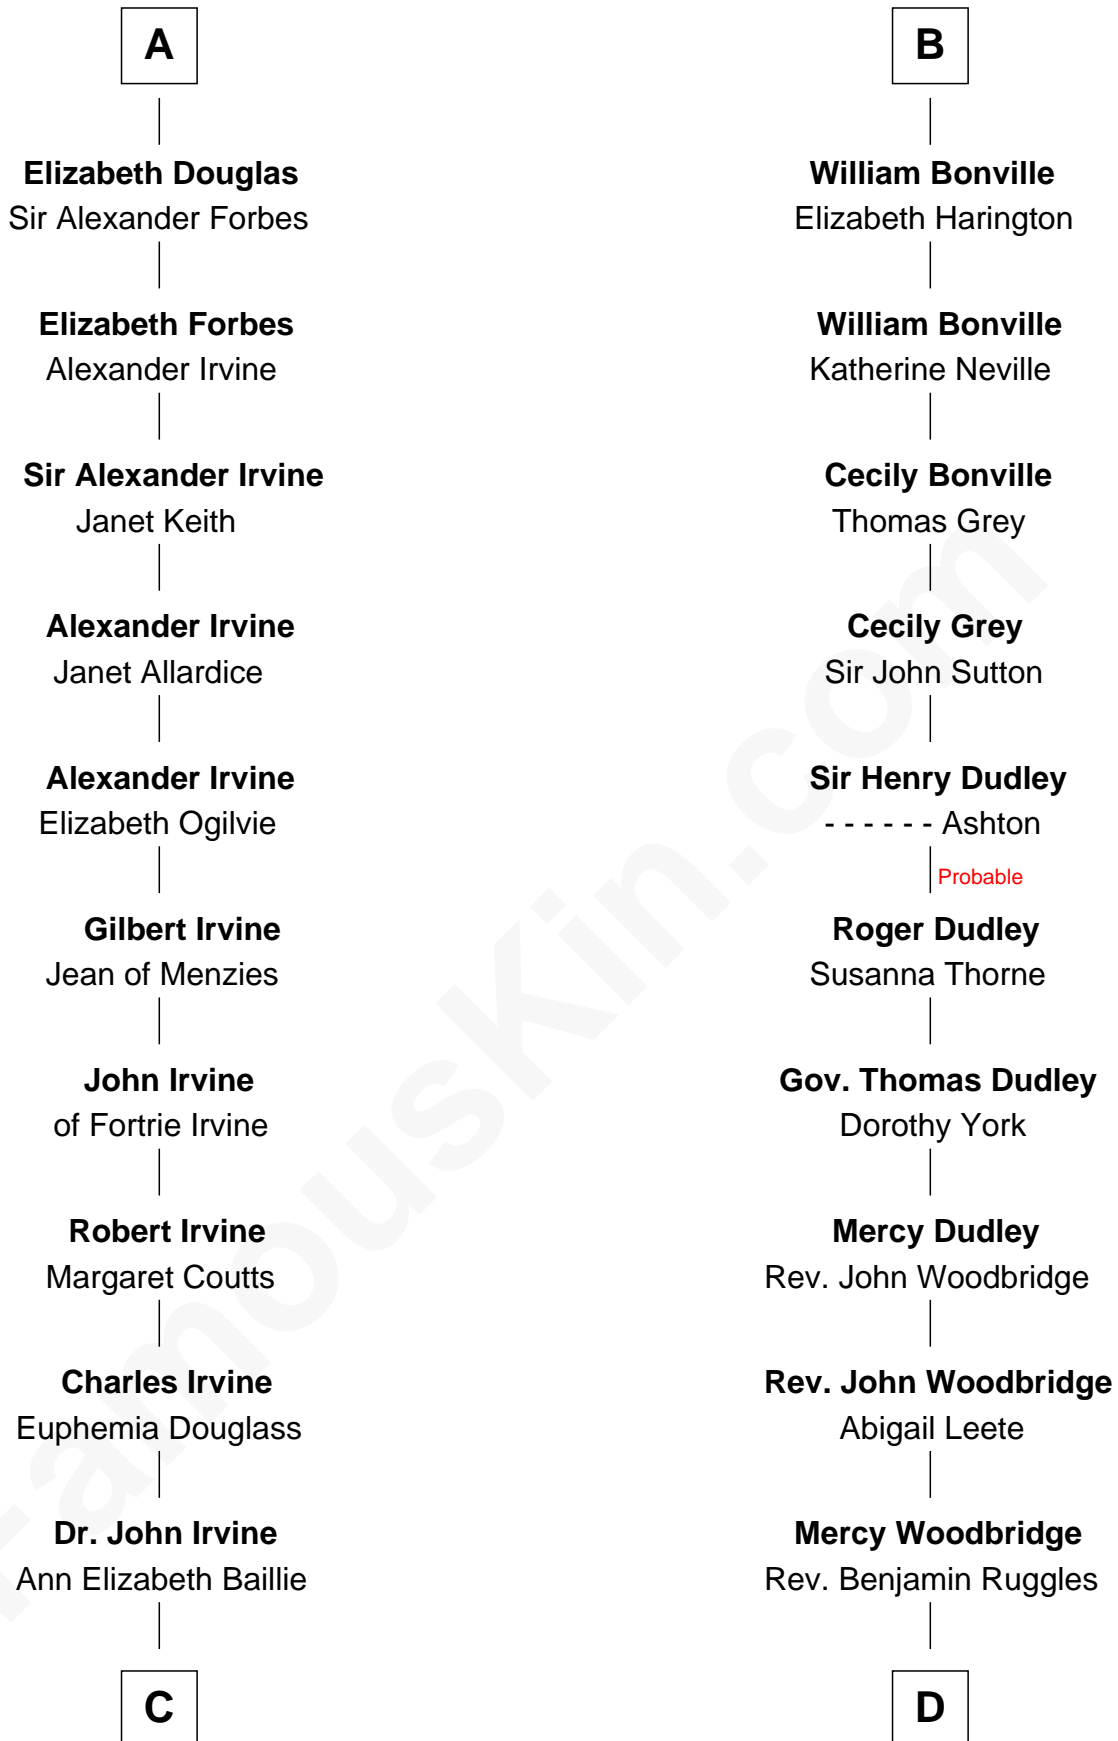

**FamousKin.com**  
**Relationship Chart of**  
**Theodore Roosevelt**  
*26th U.S. President*

**20th cousin 1 time removed of**  
**John Brown**  
*American Abolitionist*

**C**

**Anne Irvine**  
James Bulloch

**James Stephens Bulloch**  
Martha Stewart

**Martha Bulloch**  
Theodore Roosevelt

**Theodore Roosevelt**  
*26th U.S. President*

**D**

**Mercy Ruggles**  
Jonathan Humphrey

**Oliver Humphrey**  
Sarah Garrett

**Ruth Humphrey**  
Gideon Mills

**Ruth Mills**  
Owen Brown

**John Brown**  
*American Abolitionist*