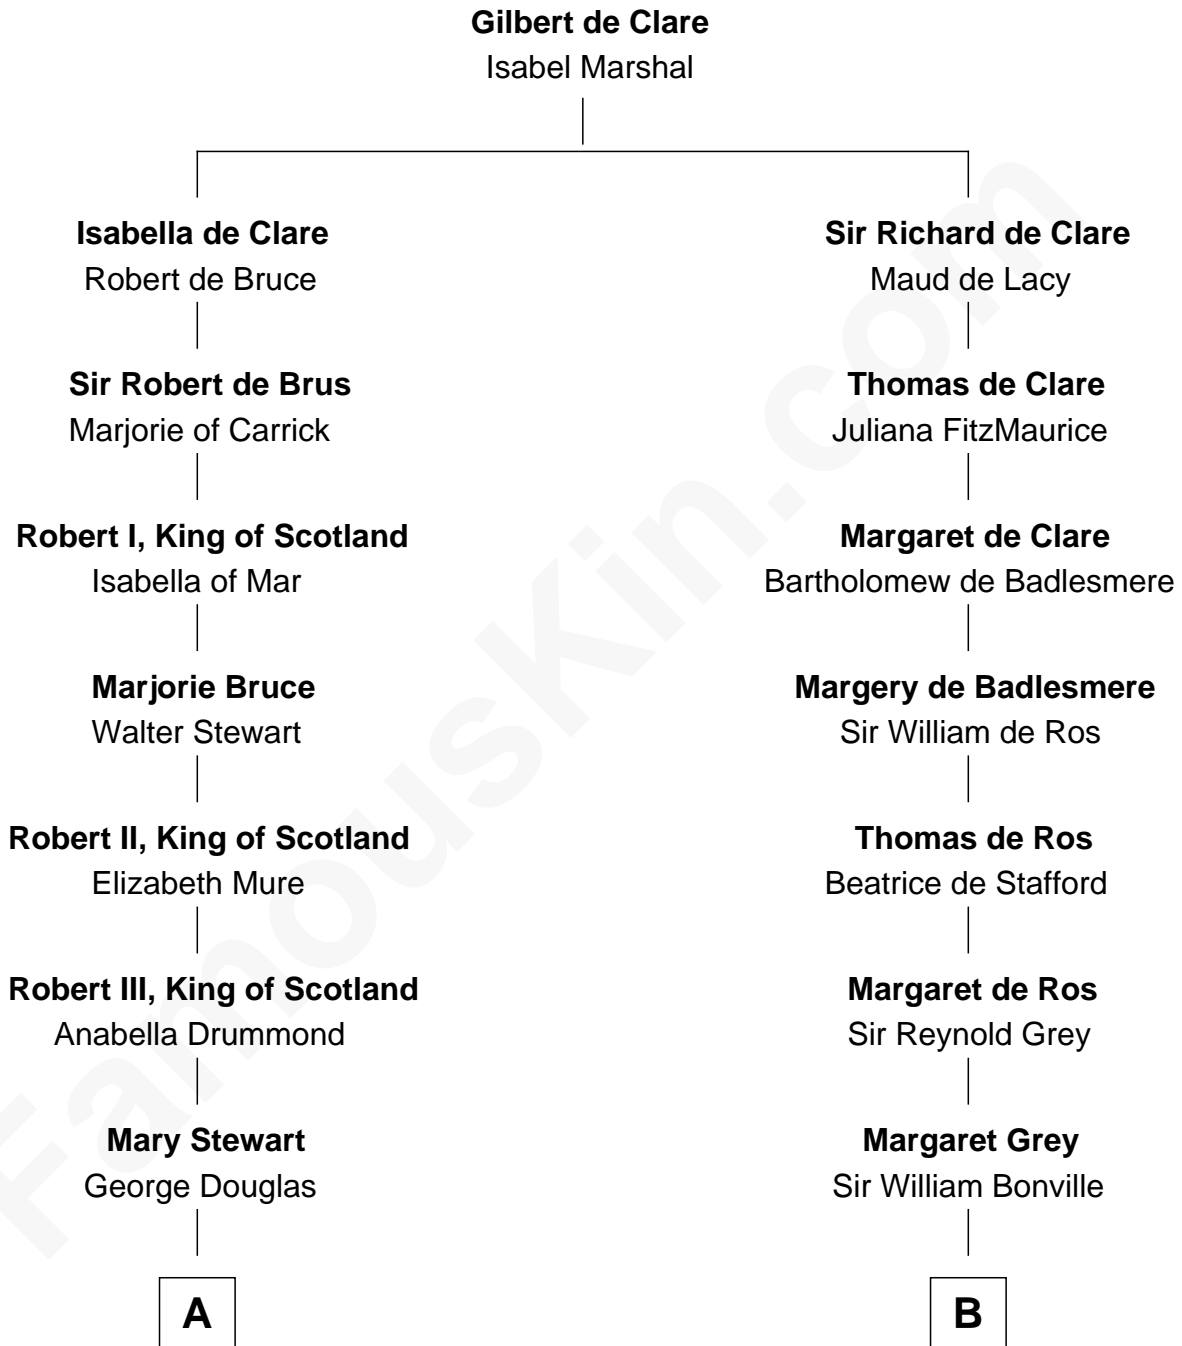

**FamousKin.com**  
**Relationship Chart of**  
**Theodore Roosevelt**  
*26th U.S. President*

**20th cousin 1 time removed of**  
**John Brown**  
*American Abolitionist*

**C**

**Anne Irvine**  
James Bulloch

**James Stephens Bulloch**  
Martha Stewart

**Martha Bulloch**  
Theodore Roosevelt

**Theodore Roosevelt**  
*26th U.S. President*

**D**

**Mercy Ruggles**  
Jonathan Humphrey

**Oliver Humphrey**  
Sarah Garrett

**Ruth Humphrey**  
Gideon Mills

**Ruth Mills**  
Owen Brown

**John Brown**  
*American Abolitionist*