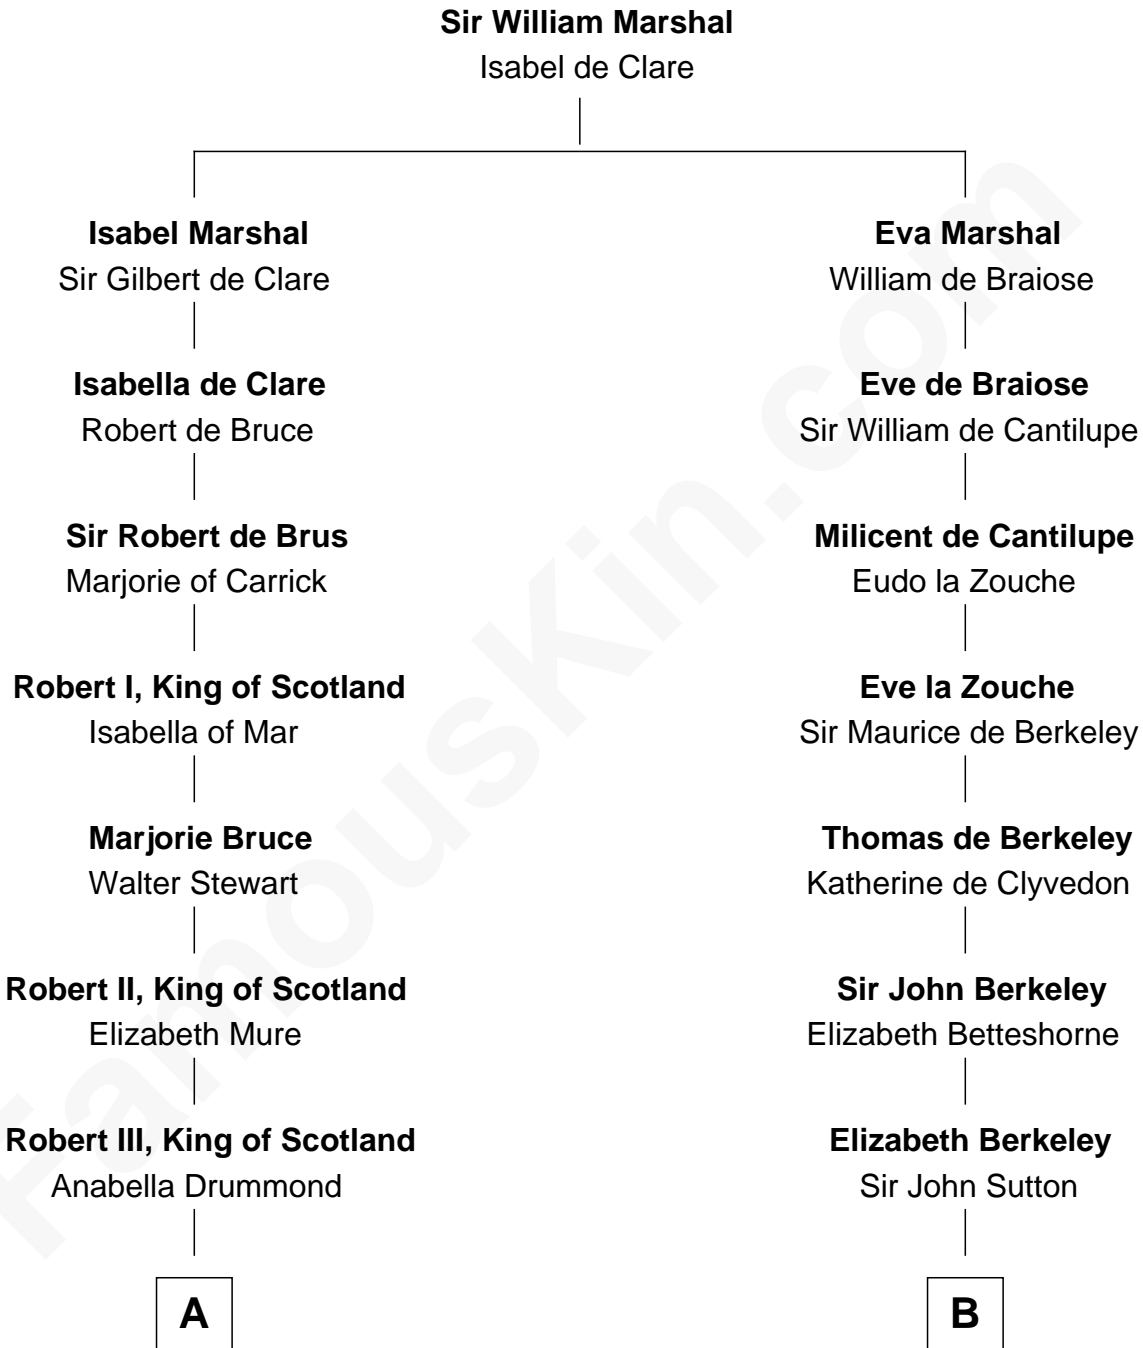

FamousKin.com
Relationship Chart of
Theodore Roosevelt
26th U.S. President

20th cousin 1 time removed of
John Brown
American Abolitionist

C

Dr. John Irvine
Ann Elizabeth Baillie

Anne Irvine
James Bulloch

James Stephens Bulloch
Martha Stewart

Martha Bulloch
Theodore Roosevelt

Theodore Roosevelt
26th U.S. President

D

Oliver Humphrey
Sarah Garrett

Ruth Humphrey
Gideon Mills

Ruth Mills
Owen Brown

John Brown
American Abolitionist