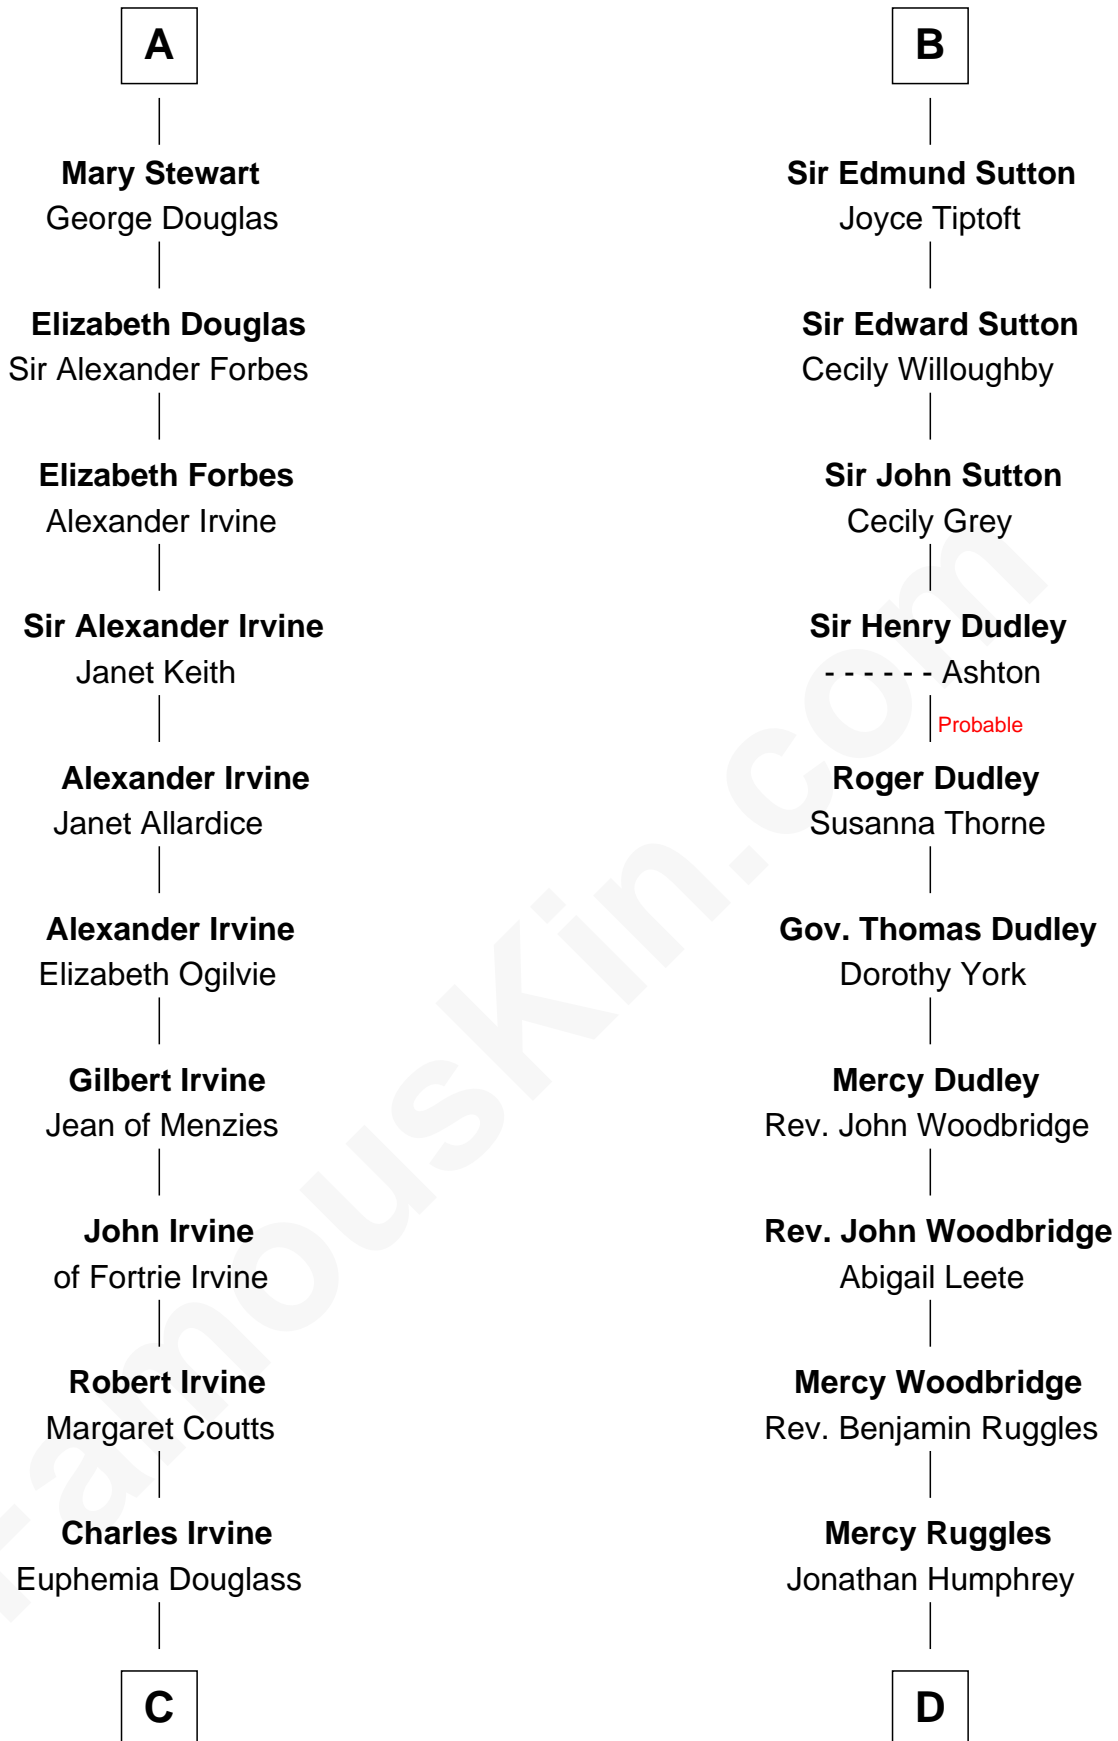

FamousKin.com
Relationship Chart of
Theodore Roosevelt
26th U.S. President

20th cousin 1 time removed of
John Brown
American Abolitionist

C

Dr. John Irvine
Ann Elizabeth Baillie

Anne Irvine
James Bulloch

James Stephens Bulloch
Martha Stewart

Martha Bulloch
Theodore Roosevelt

Theodore Roosevelt
26th U.S. President

D

Oliver Humphrey
Sarah Garrett

Ruth Humphrey
Gideon Mills

Ruth Mills
Owen Brown

John Brown
American Abolitionist