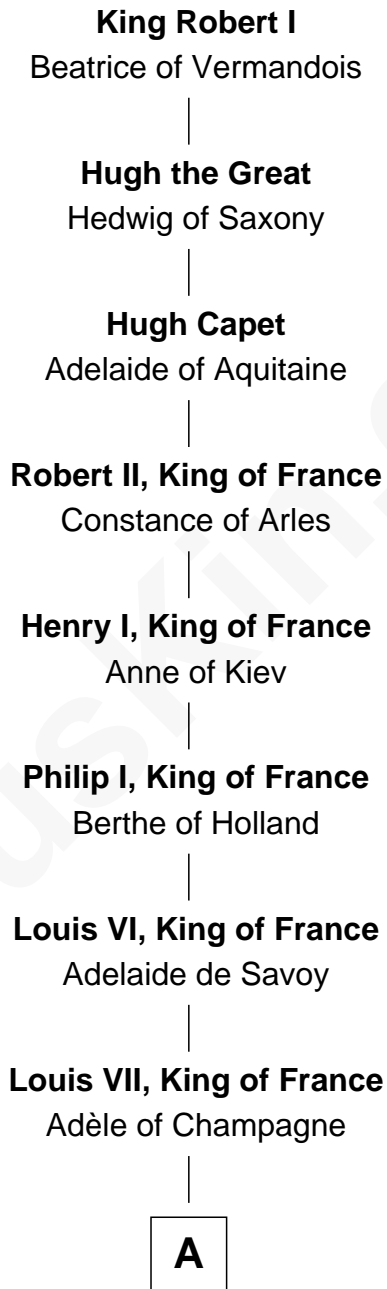

FamousKin.com Relationship Chart of

Theodore Roosevelt

26th U.S. President

28th Great-grandson of

King Robert I

King of France

A

Philip II Auguste, King of France