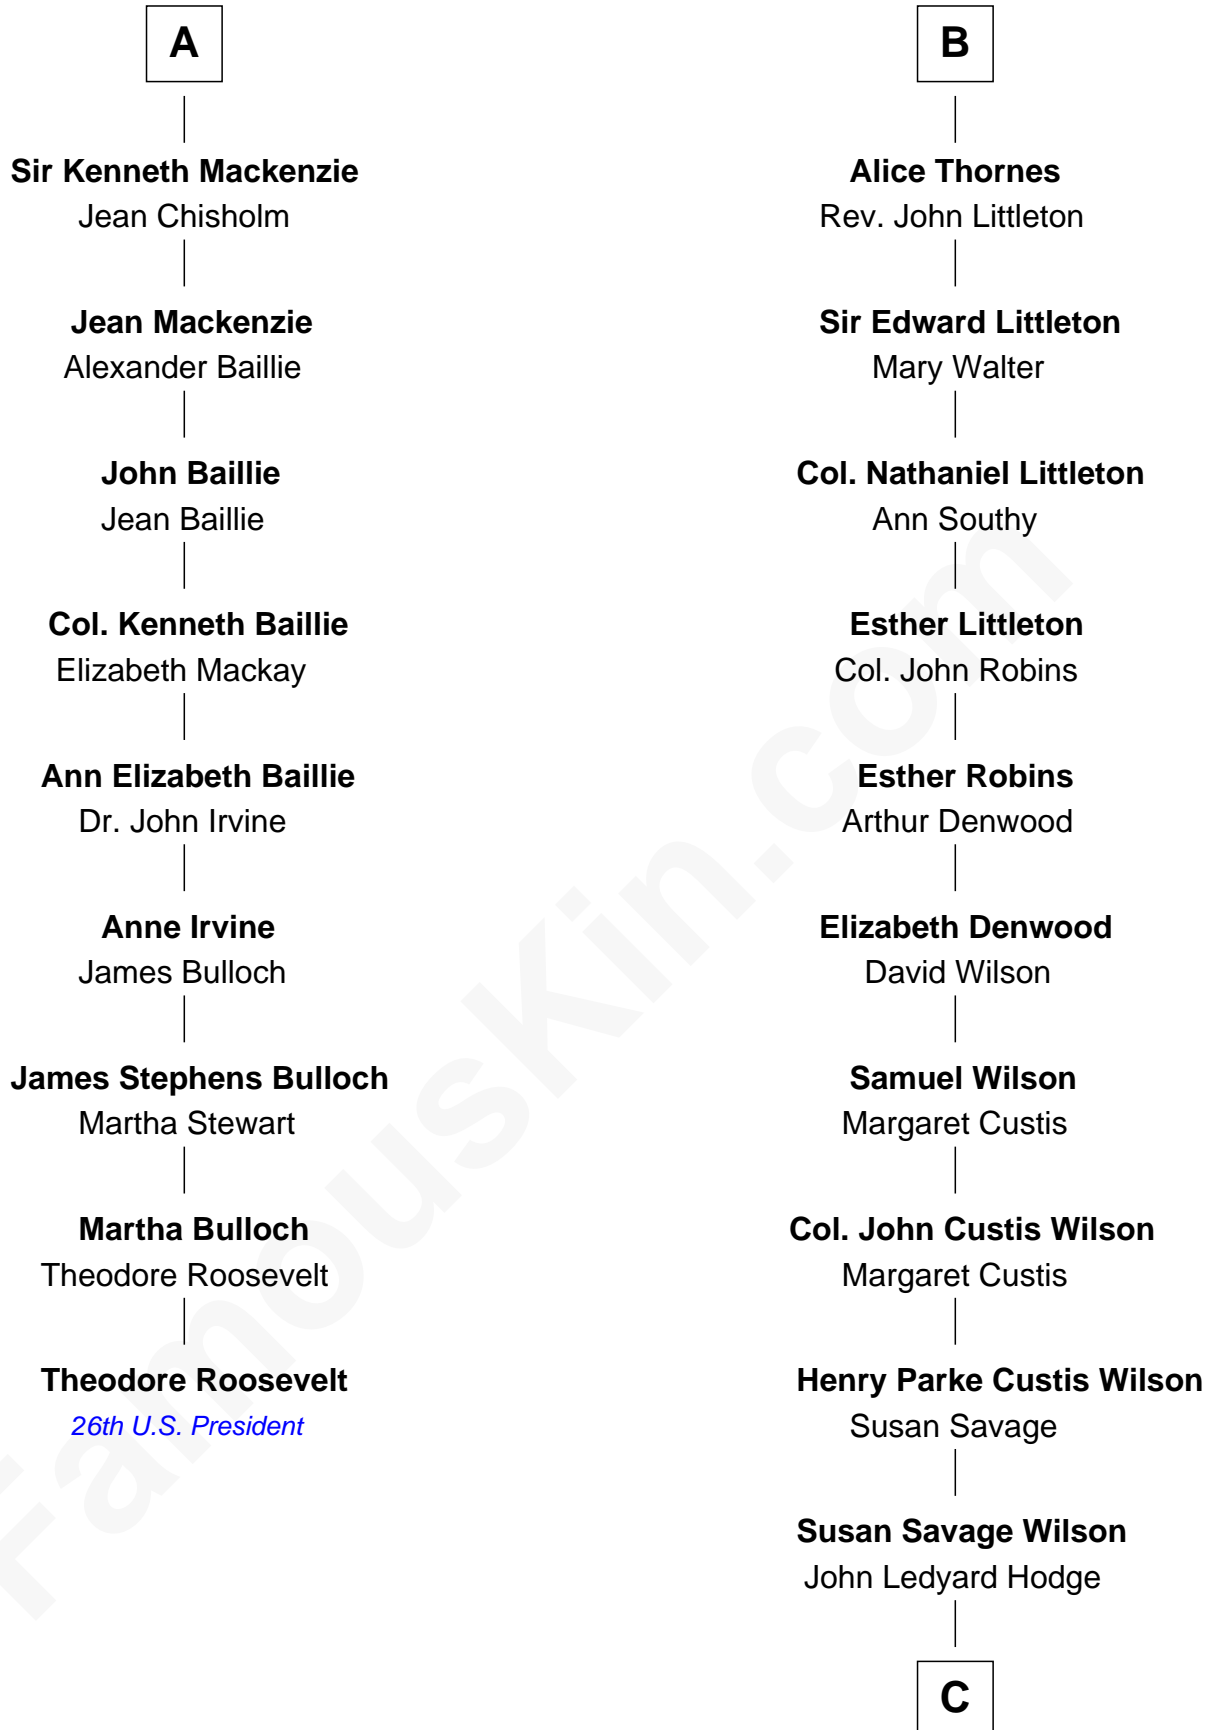

FamousKin.com
Relationship Chart of
Theodore Roosevelt
26th U.S. President

15th cousin 5 times removed of

Paget Brewster
TV Actress

C

Ellen Mackenzie Hodge

Dr. George Washington Wales Brewster

George Washington Wales Brewster

Joan Ryerson

Galen Brewster

Hathaway Tew

Paget Brewster

TV Actress