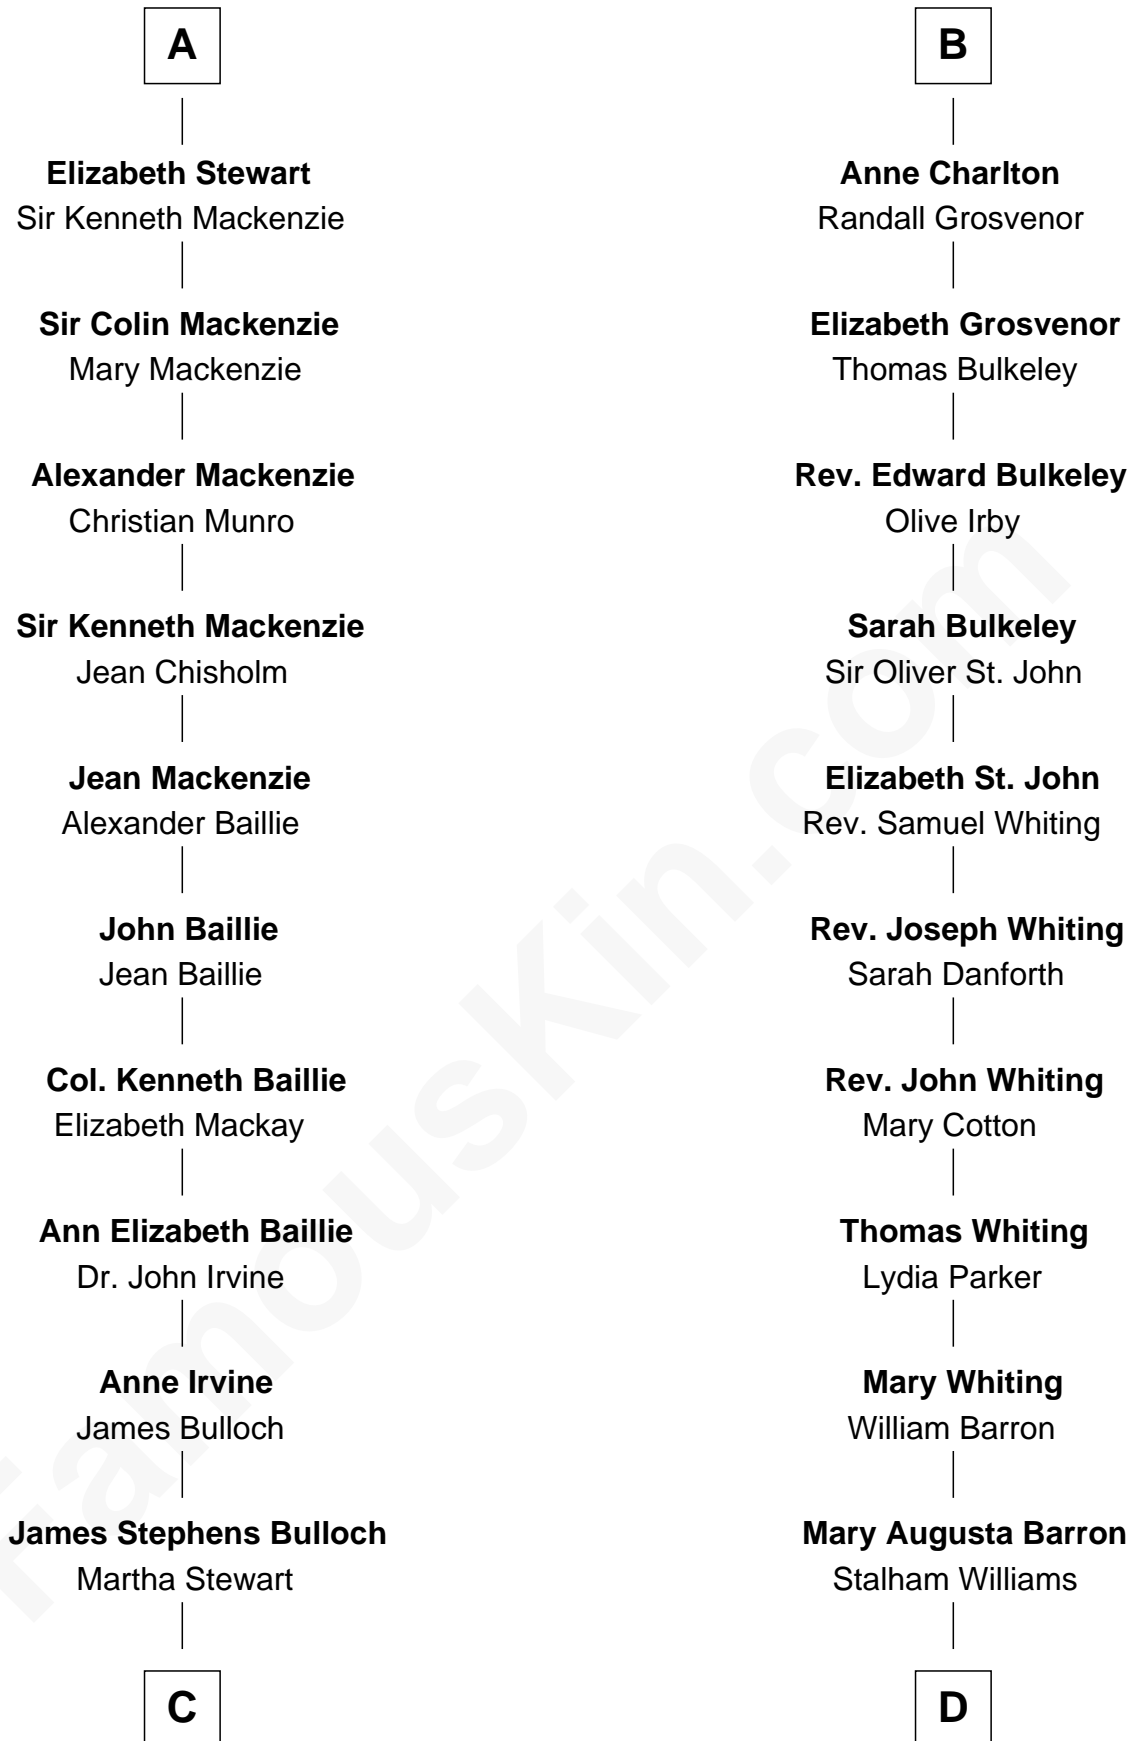

FamousKin.com
Relationship Chart of
Theodore Roosevelt
26th U.S. President

18th cousin 1 time removed of
James Sherman
27th U.S. Vice-President

C

Martha Bulloch
Theodore Roosevelt

Theodore Roosevelt
26th U.S. President

D

Frances Lucretia Williams
Richard Winslow Sherman

Mary Frances Sherman
Richard Updike Sherman

James Sherman
27th U.S. Vice-President

FamousKin.com