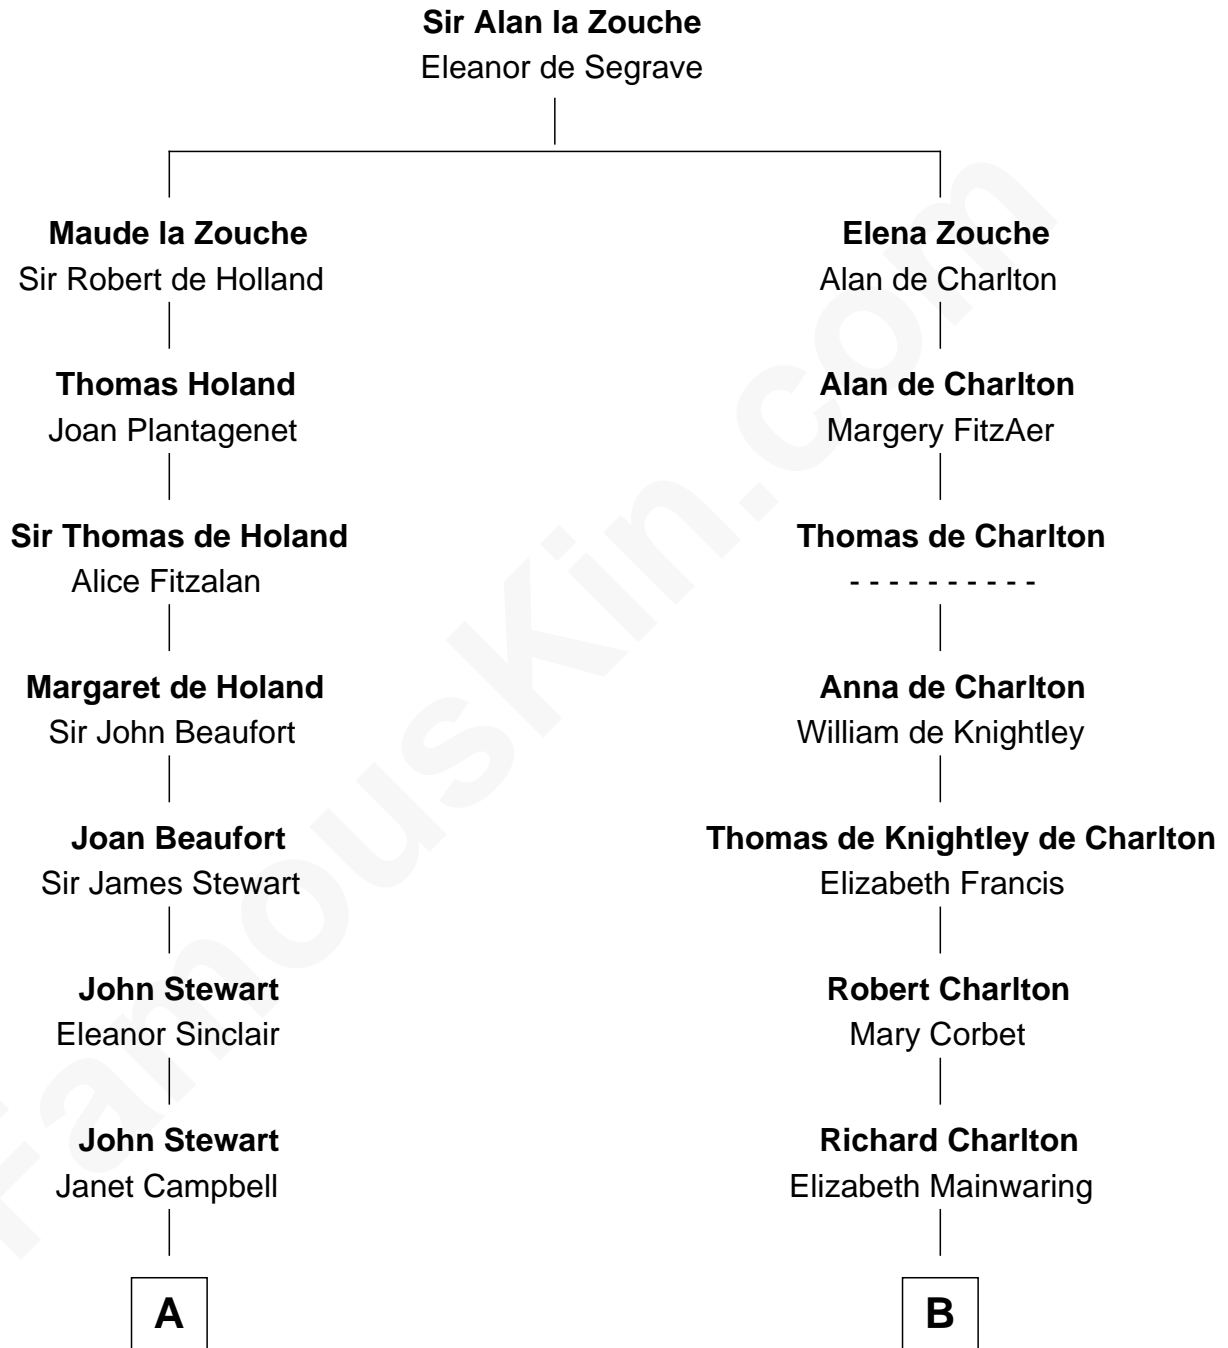

FamousKin.com
Relationship Chart of
Theodore Roosevelt
26th U.S. President

18th cousin 1 time removed of
James Sherman
27th U.S. Vice-President

C

Martha Bulloch
Theodore Roosevelt

Theodore Roosevelt
26th U.S. President

D

Frances Lucretia Williams
Richard Winslow Sherman

Mary Frances Sherman
Richard Updike Sherman

James Sherman
27th U.S. Vice-President

FamousKin.com