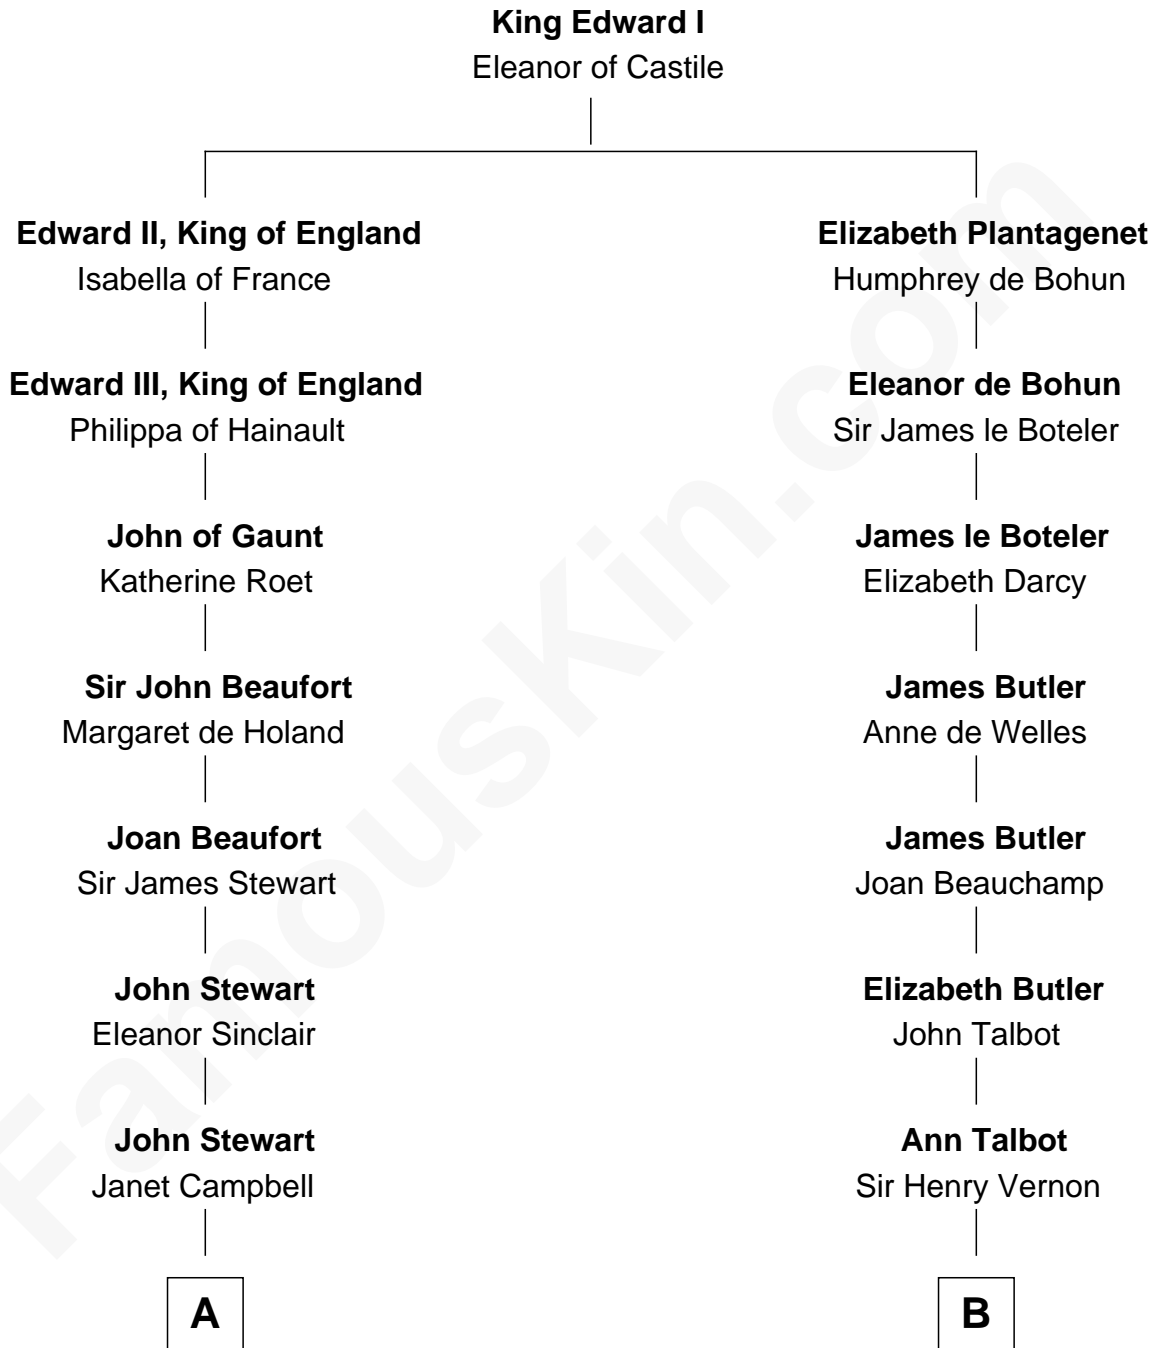

FamousKin.com
Relationship Chart of
Theodore Roosevelt
26th U.S. President

18th cousin 3 times removed of
Allen Dulles
5th Director of the C.I.A.

C

Martha Bulloch
Theodore Roosevelt

Theodore Roosevelt
26th U.S. President

D

Joanna Leffingwell
Charles Lathrop

Harriet Wadsworth Lathrop
Rev. Miron Winslow

Harriet Lathrop Winslow
Rev. John Welsh Dulles

Allen Macy Dulles
Edith Foster

Allen Dulles
5th Director of the C.I.A.

FamousKin.com