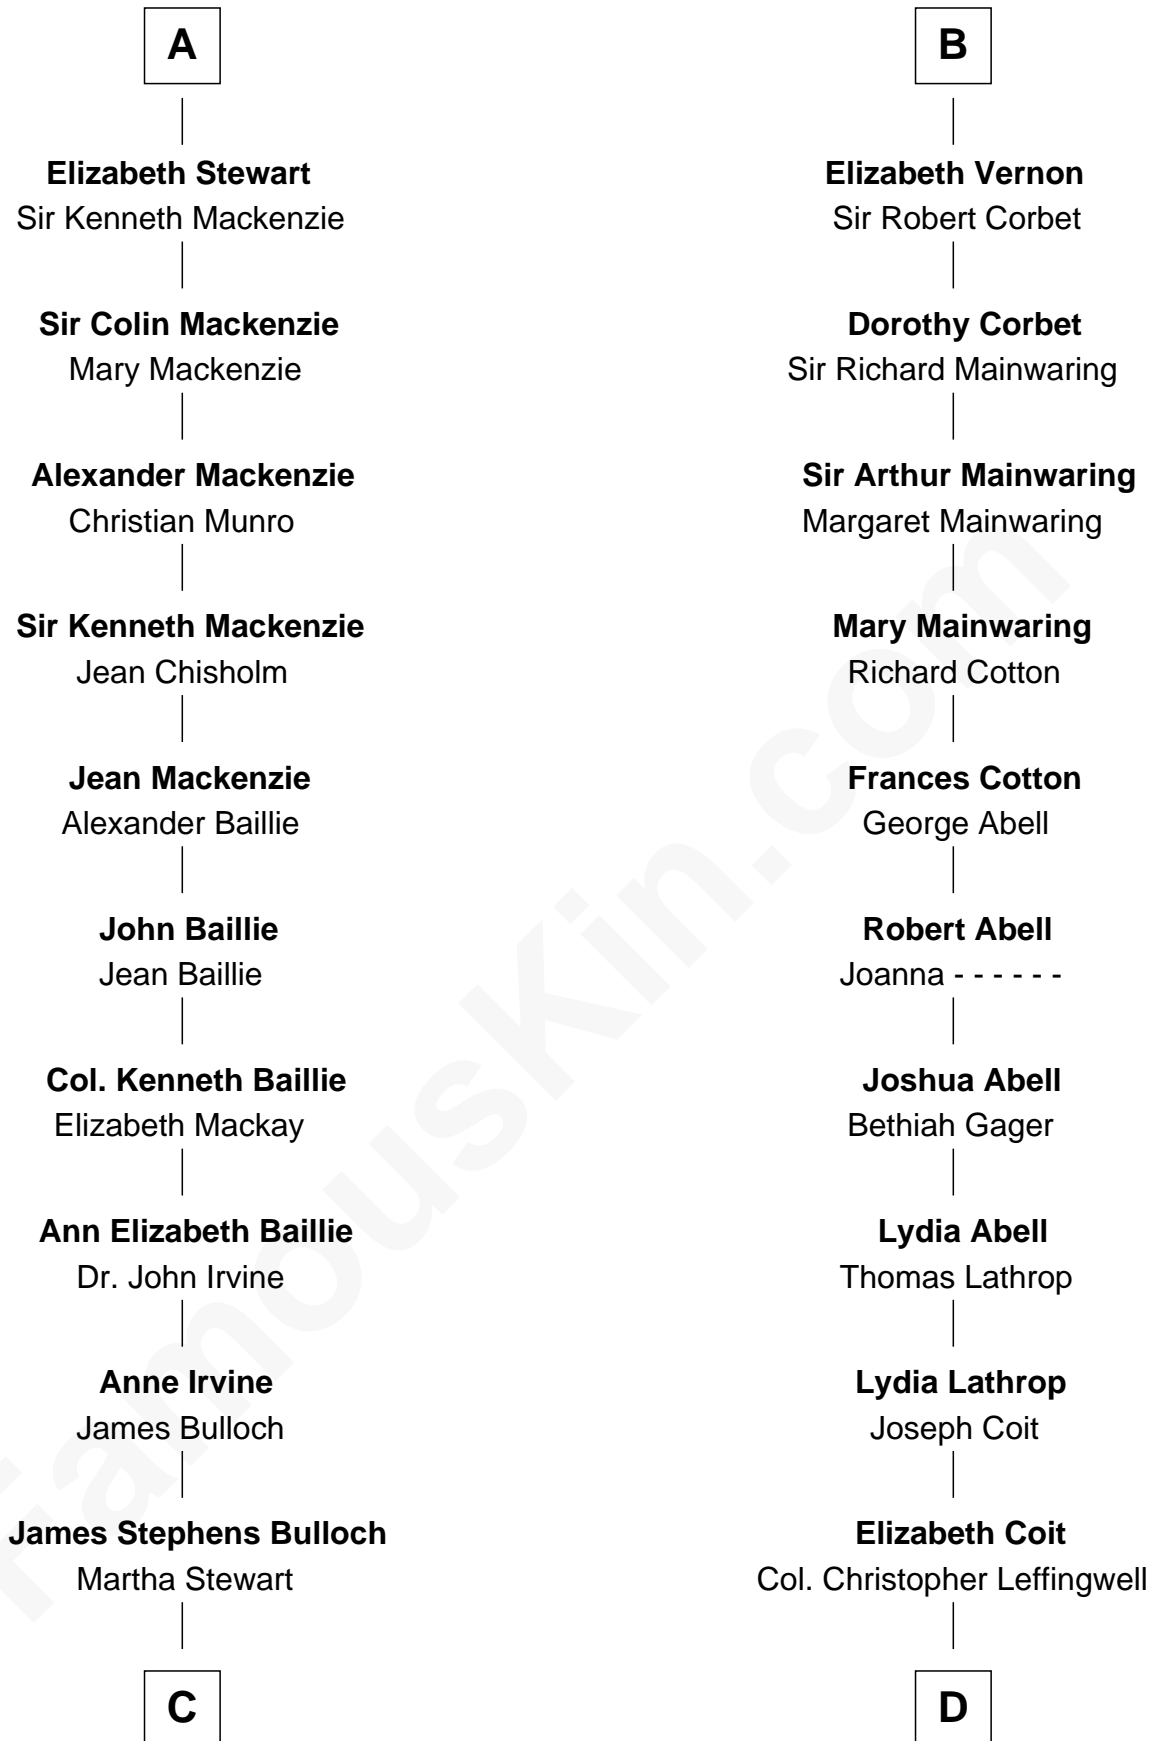

FamousKin.com
Relationship Chart of
Theodore Roosevelt
26th U.S. President

18th cousin 3 times removed of
Allen Dulles
5th Director of the C.I.A.

C

Martha Bulloch
Theodore Roosevelt

Theodore Roosevelt
26th U.S. President

D

Joanna Leffingwell
Charles Lathrop

Harriet Wadsworth Lathrop
Rev. Miron Winslow

Harriet Lathrop Winslow
Rev. John Welsh Dulles

Allen Macy Dulles
Edith Foster

Allen Dulles
5th Director of the C.I.A.

FamousKin.com