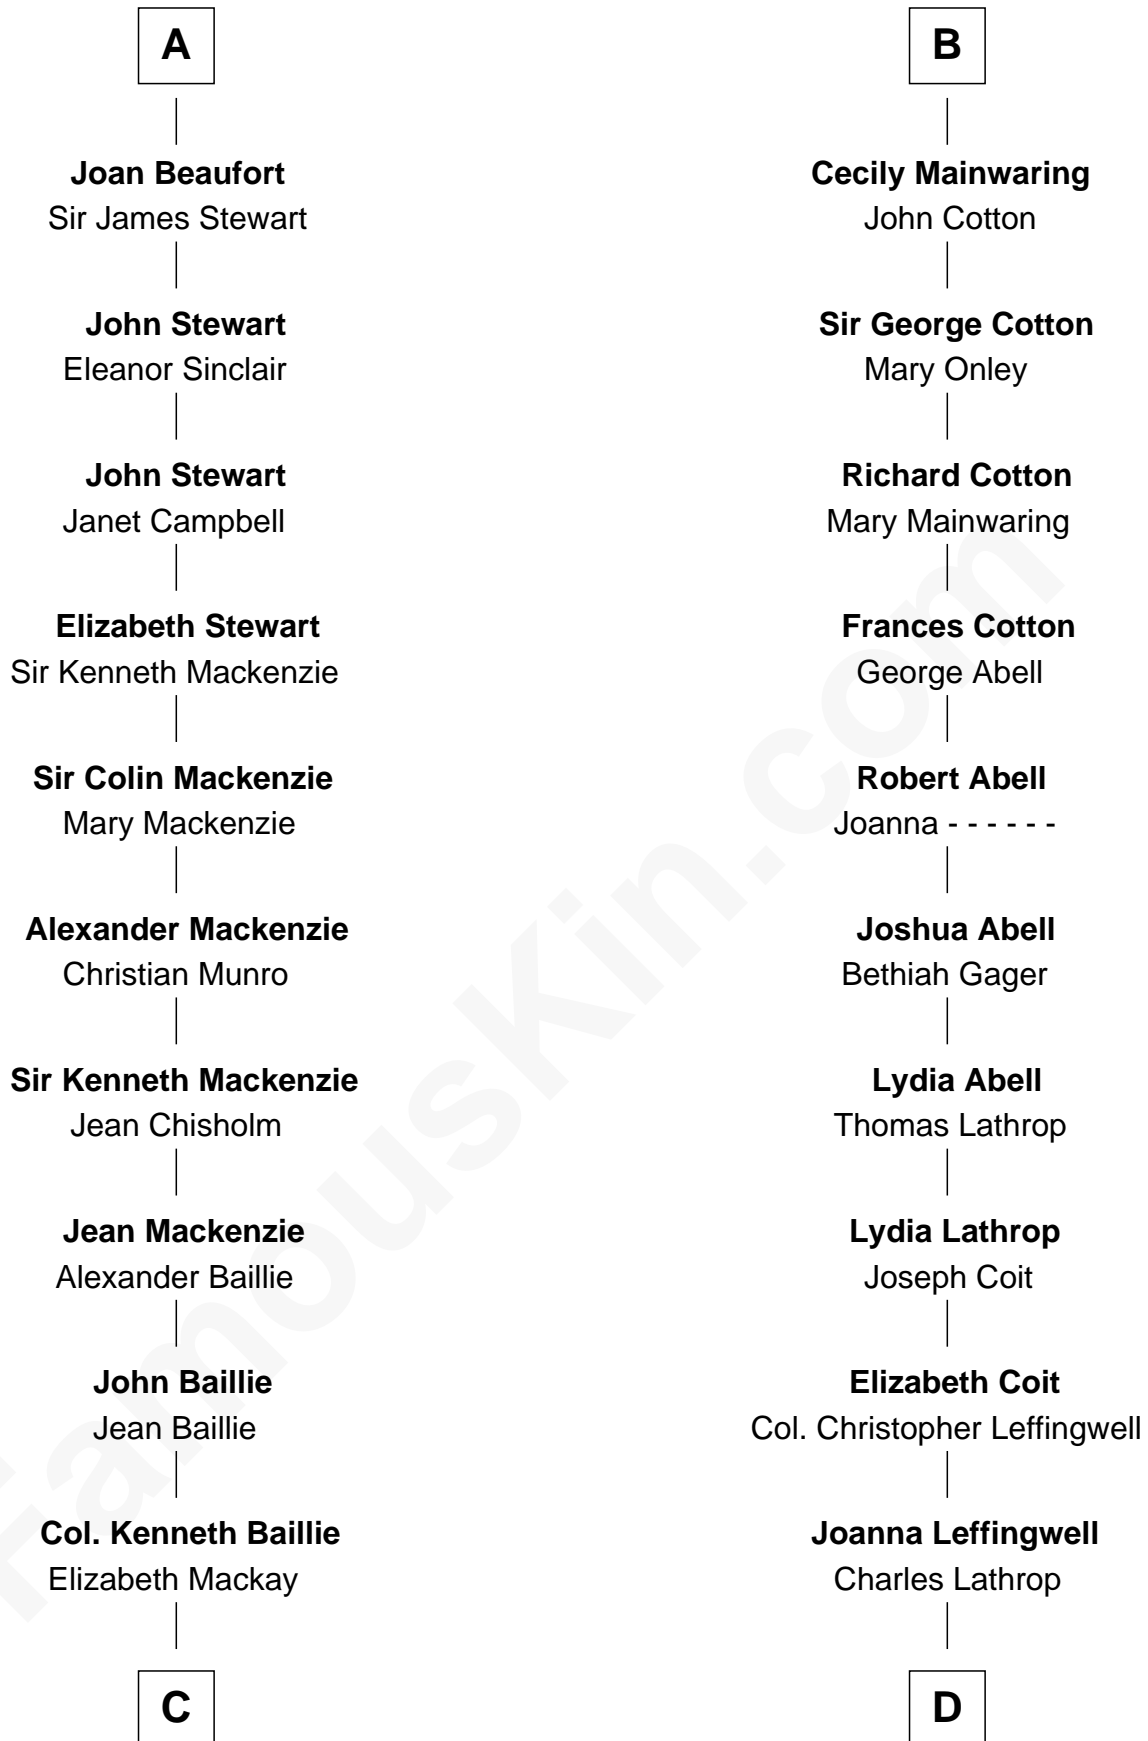

FamousKin.com
Relationship Chart of
Theodore Roosevelt
26th U.S. President

20th cousin 1 time removed of
Allen Dulles
5th Director of the C.I.A.

C

Ann Elizabeth Baillie

Dr. John Irvine

Anne Irvine

James Bulloch

James Stephens Bulloch

Martha Stewart

Martha Bulloch

Theodore Roosevelt

Theodore Roosevelt

26th U.S. President

D

Harriet Wadsworth Lathrop