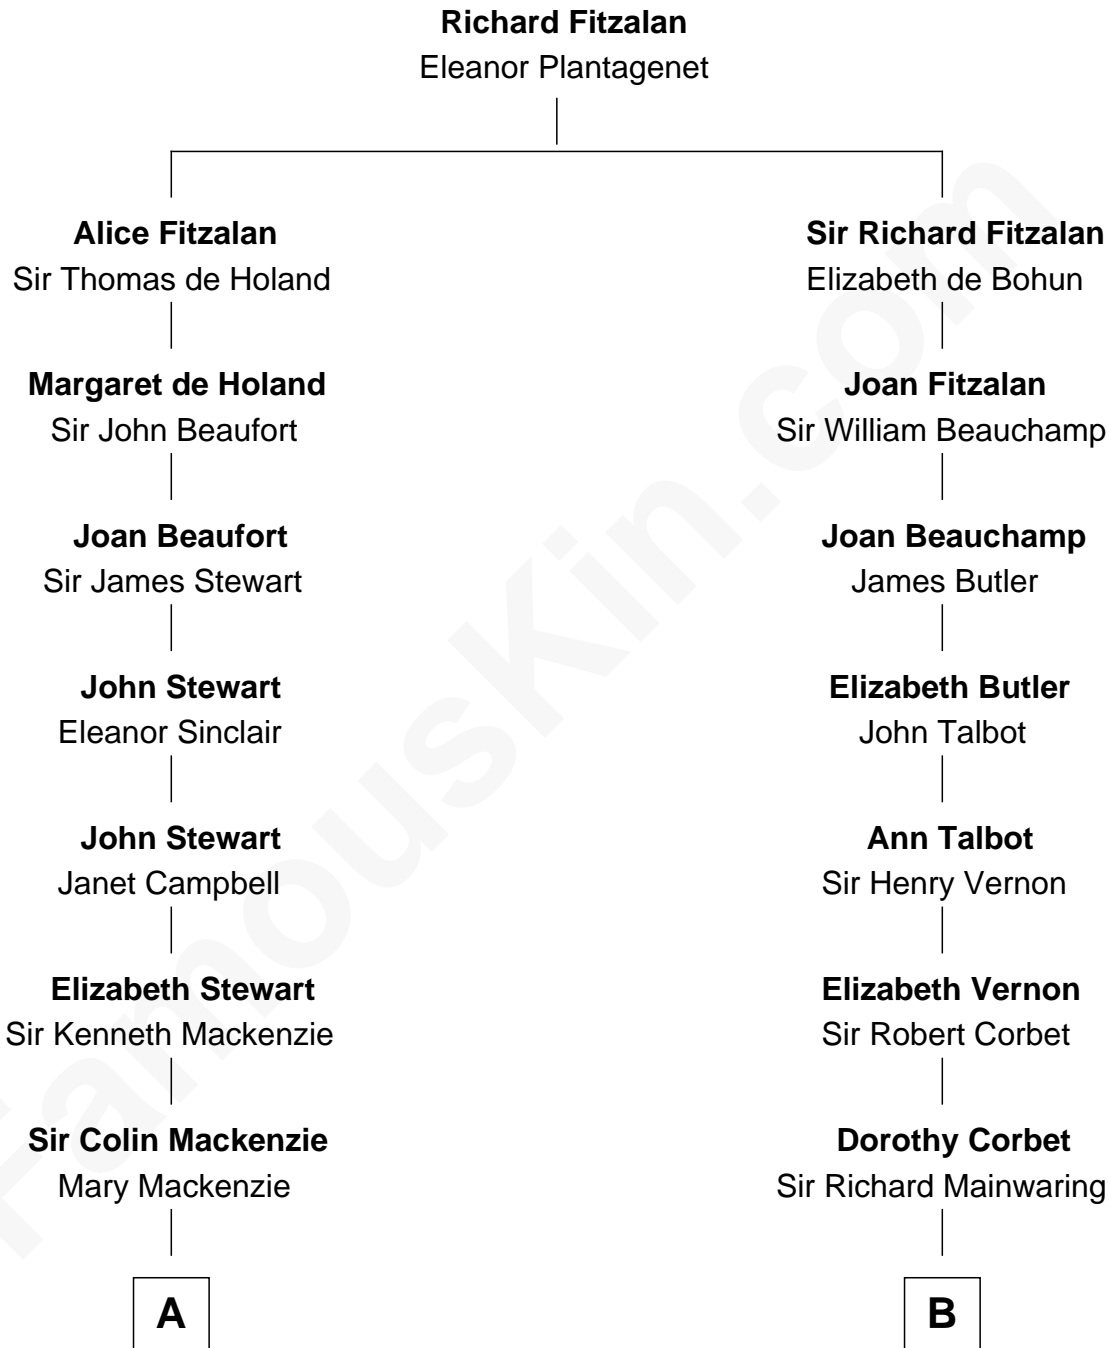

FamousKin.com
Relationship Chart of
Theodore Roosevelt
26th U.S. President

16th cousin 3 times removed of
Allen Dulles
5th Director of the C.I.A.

C

Harriet Lathrop Winslow

Rev. John Welsh Dulles

Allen Macy Dulles

Edith Foster

Allen Dulles

5th Director of the C.I.A.

FamousKin.com