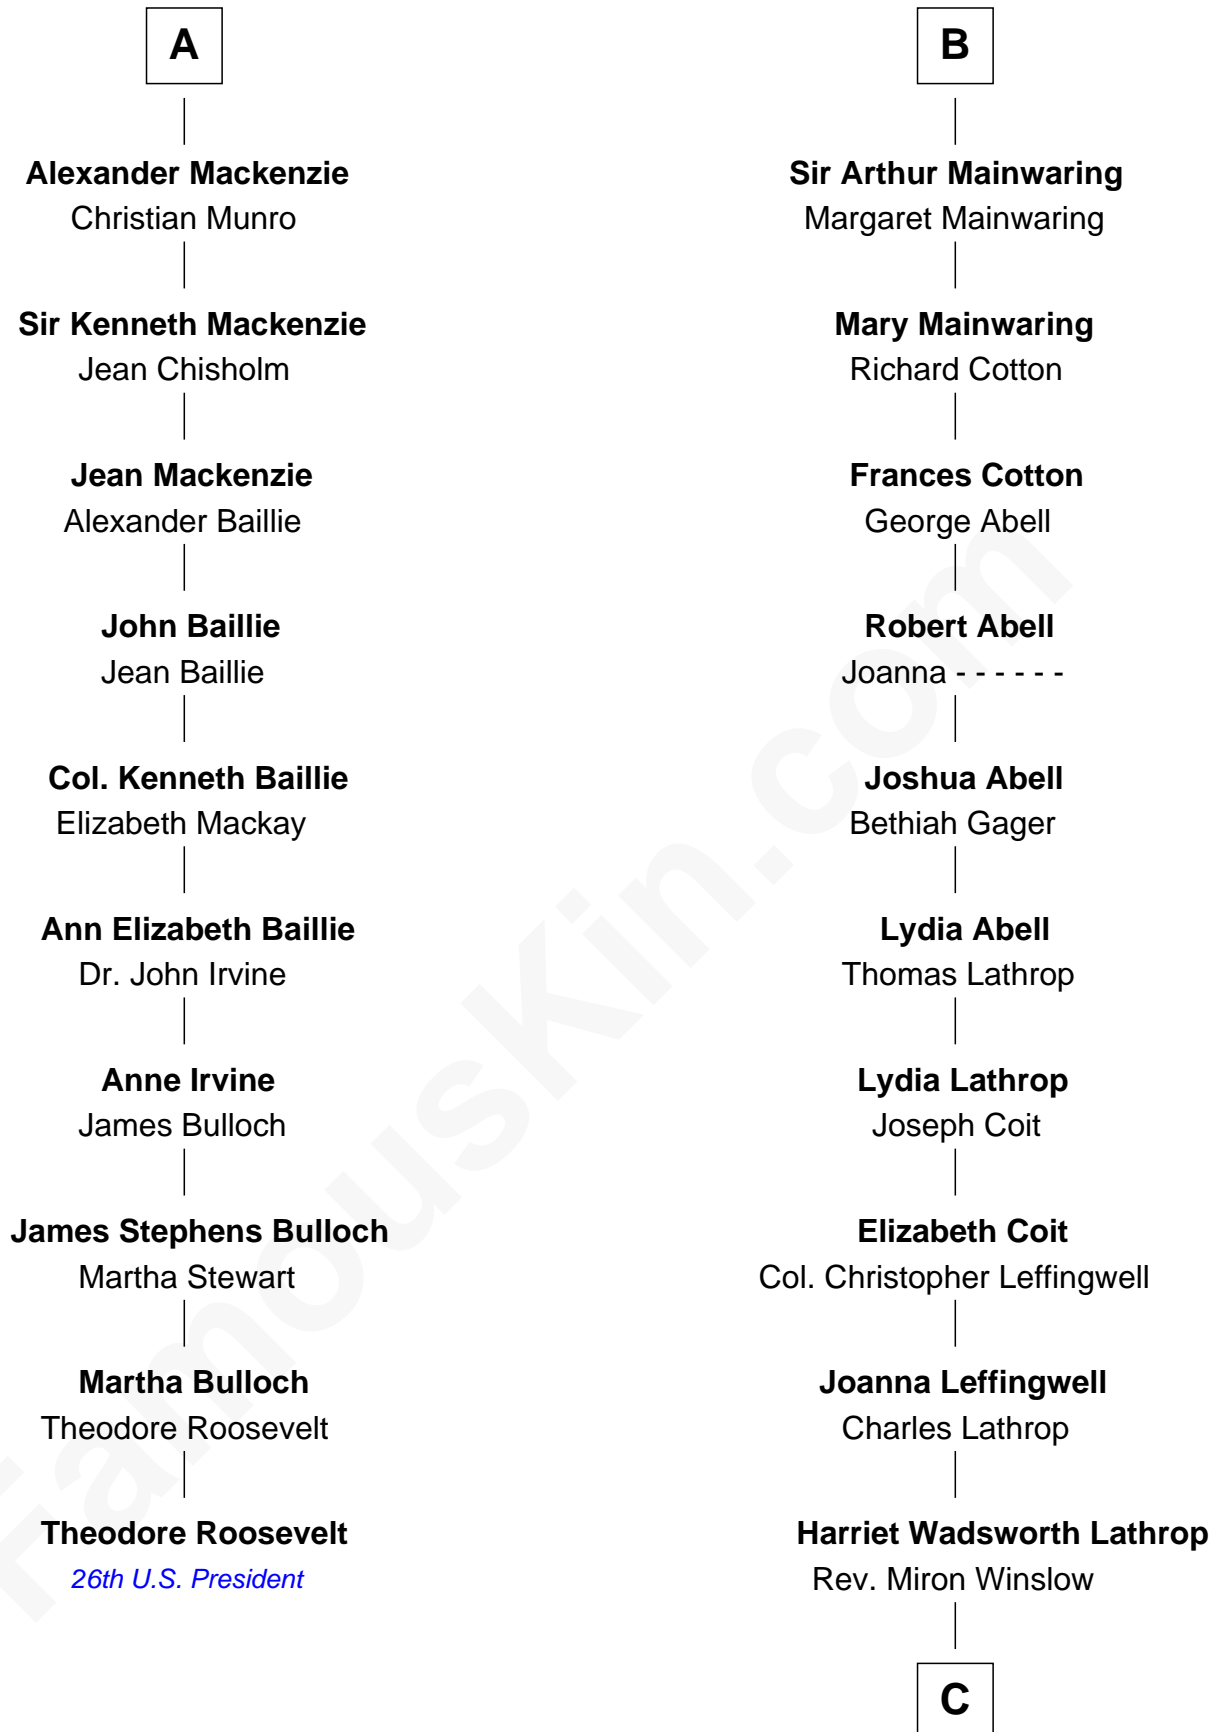

FamousKin.com
Relationship Chart of
Theodore Roosevelt
26th U.S. President

16th cousin 3 times removed of
Allen Dulles
5th Director of the C.I.A.

C

Harriet Lathrop Winslow

Rev. John Welsh Dulles

Allen Macy Dulles