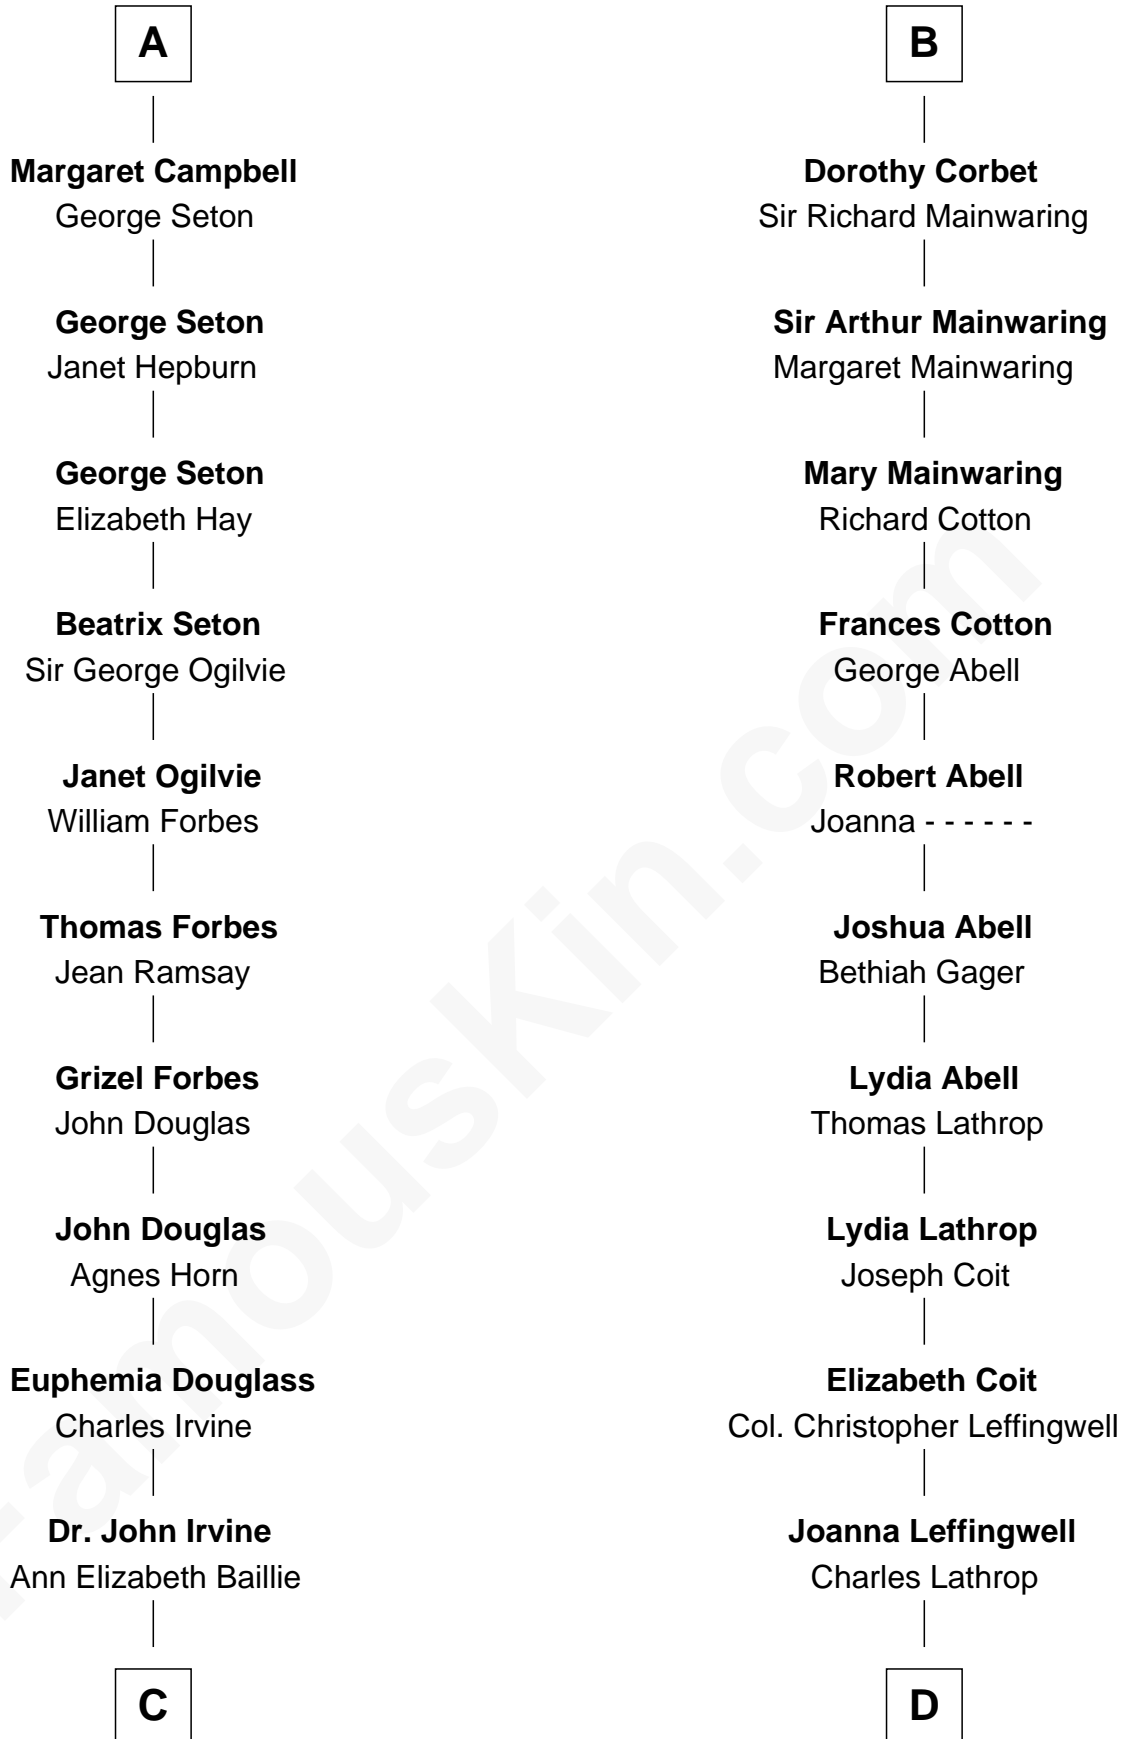

FamousKin.com Relationship Chart of

Theodore Roosevelt

26th U.S. President

20th cousin of

Allen Dulles

5th Director of the C.I.A.

Sir Richard de Burgh

Margaret - - - - -

Elizabeth de Burgh
Robert I, King of Scotland

Matilda Bruce
Thomas Isaac

Joan Isaac
John de Ergadia

Isabel de Ergadia
Sir John Stewart

Sir Robert Stewart
Joan Stewart

John Stewart
Fingula of the Isles

Isabel Stewart
Colin Campbell

A

Joan de Burgh
Sir John Darcy

Elizabeth Darcy
James le Boteler

James Butler
Anne de Welles

James Butler
Joan Beauchamp

Elizabeth Butler
John Talbot

Ann Talbot
Sir Henry Vernon

Elizabeth Vernon
Sir Robert Corbet

B

C

Anne Irvine
James Bulloch

James Stephens Bulloch
Martha Stewart

Martha Bulloch
Theodore Roosevelt

Theodore Roosevelt
26th U.S. President

D

Harriet Wadsworth Lathrop
Rev. Miron Winslow