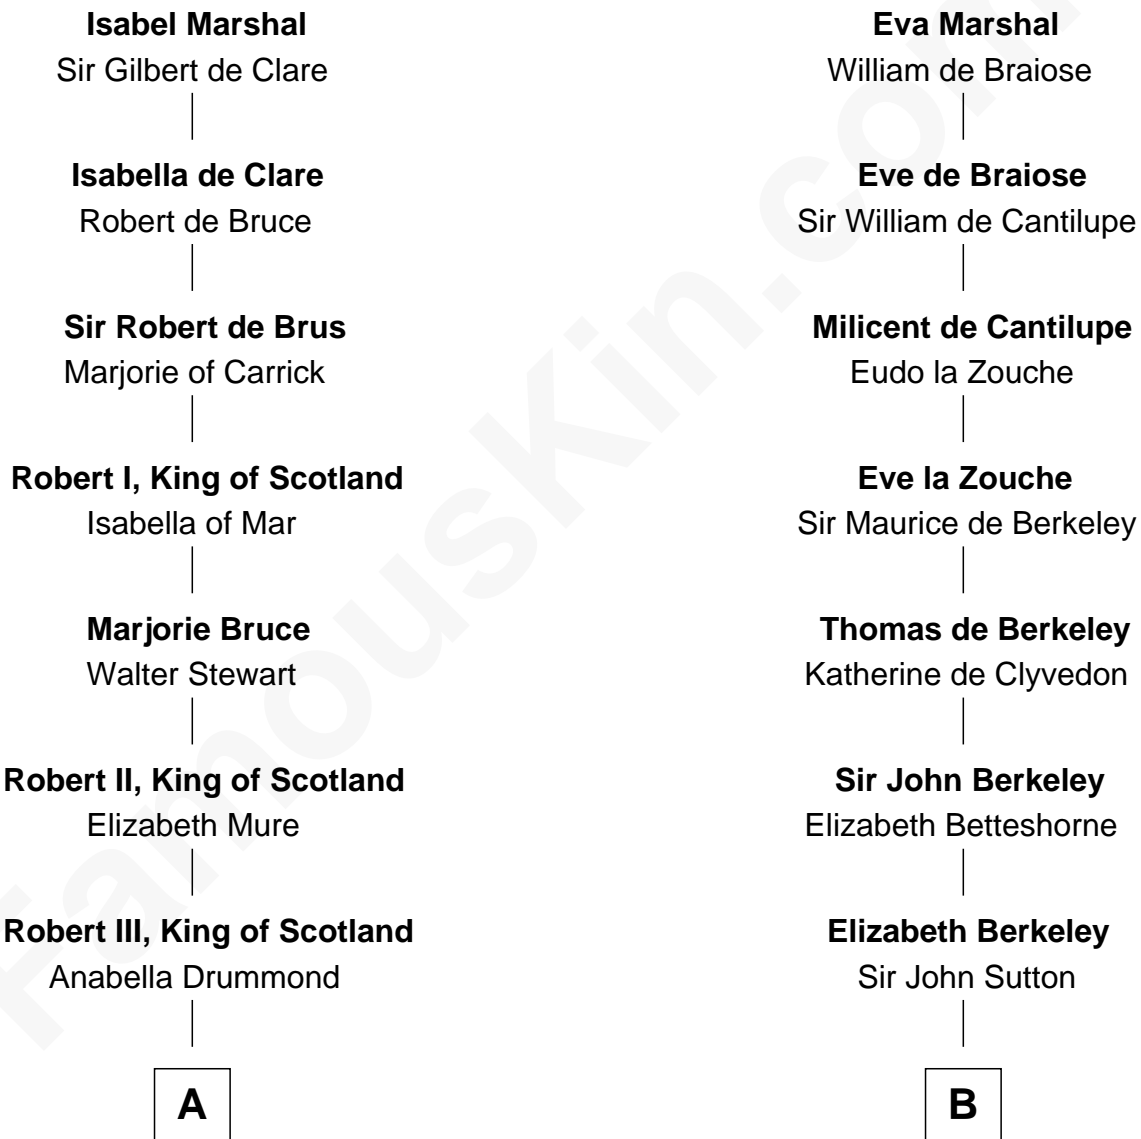

FamousKin.com Relationship Chart of

Theodore Roosevelt

26th U.S. President

21st cousin of

Allen Dulles

5th Director of the C.I.A.

Sir William Marshal

Isabel de Clare

C

Dr. John Irvine
Ann Elizabeth Baillie

Anne Irvine
James Bulloch

James Stephens Bulloch
Martha Stewart

Martha Bulloch
Theodore Roosevelt

Theodore Roosevelt
26th U.S. President

D

Joanna Leffingwell
Charles Lathrop