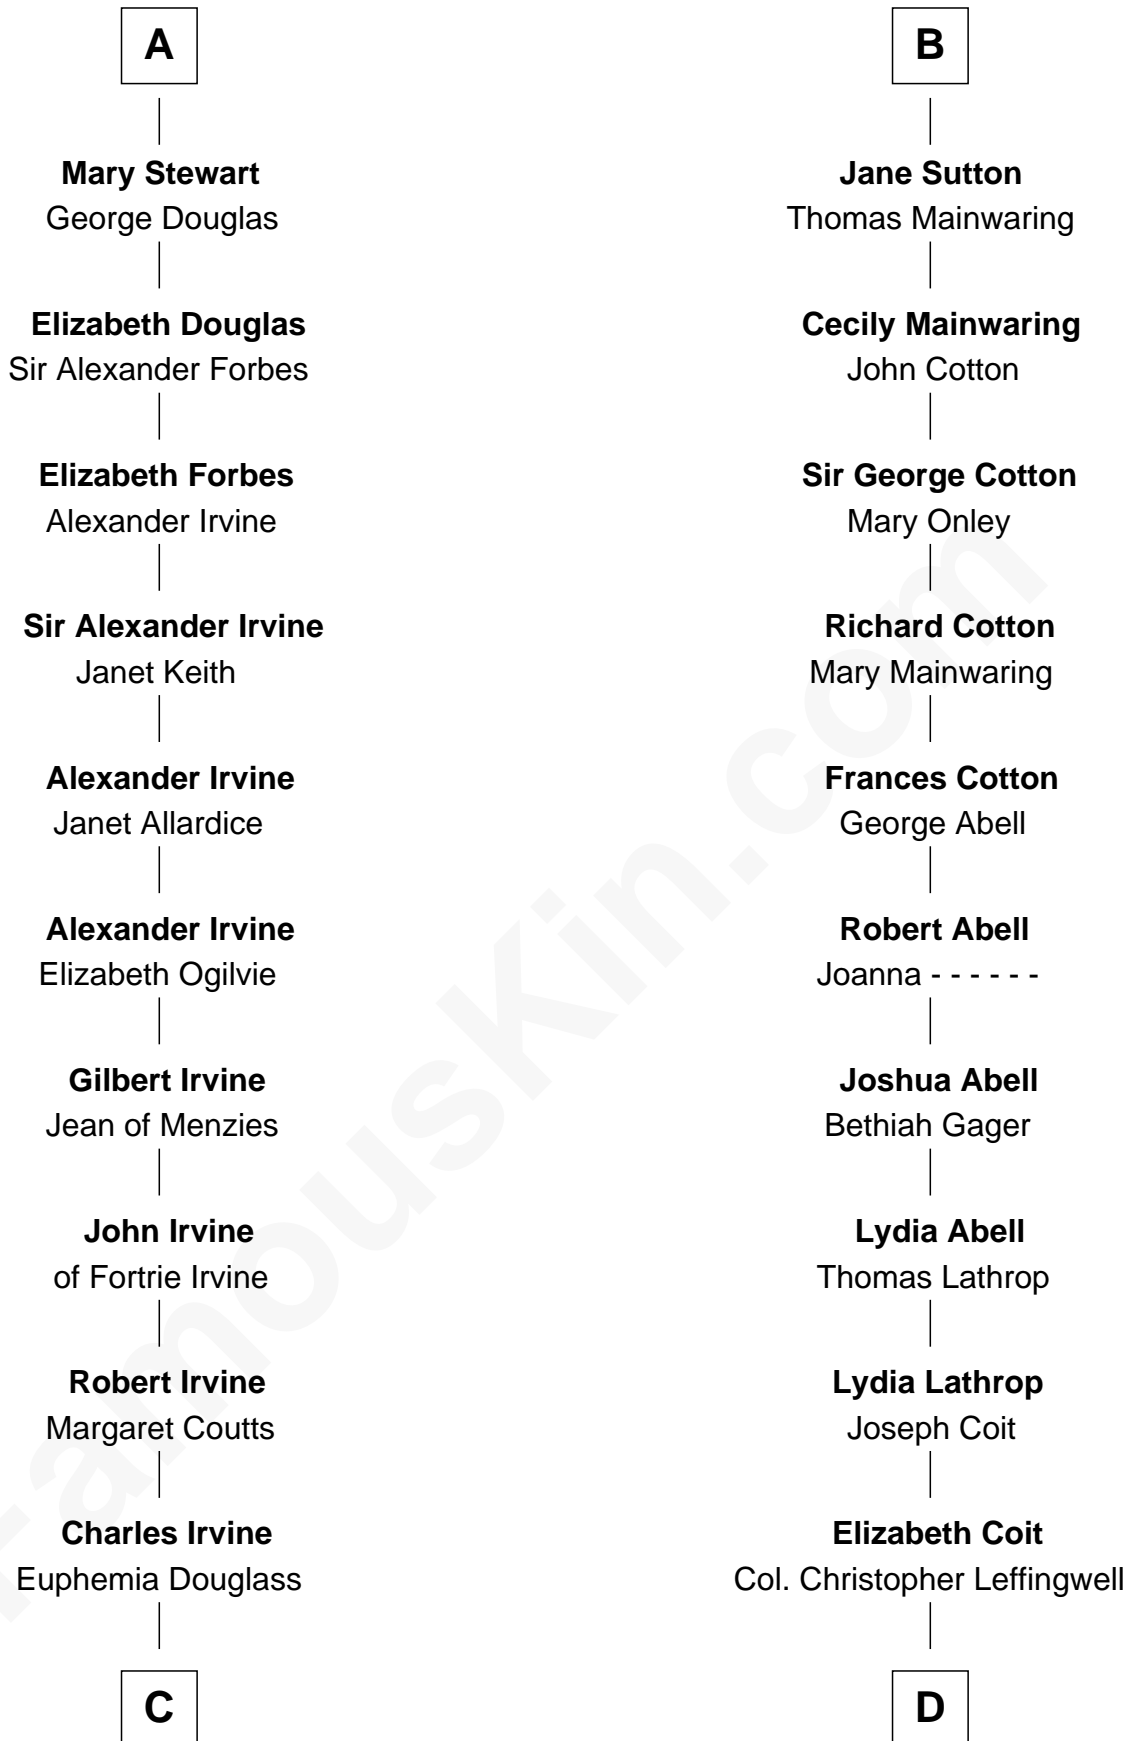

FamousKin.com Relationship Chart of

Theodore Roosevelt

26th U.S. President

21st cousin of

Allen Dulles

5th Director of the C.I.A.

Sir William Marshal

Isabel de Clare

C

Dr. John Irvine
Ann Elizabeth Baillie

Anne Irvine
James Bulloch

James Stephens Bulloch
Martha Stewart

Martha Bulloch
Theodore Roosevelt

Theodore Roosevelt
26th U.S. President

D

Joanna Leffingwell
Charles Lathrop