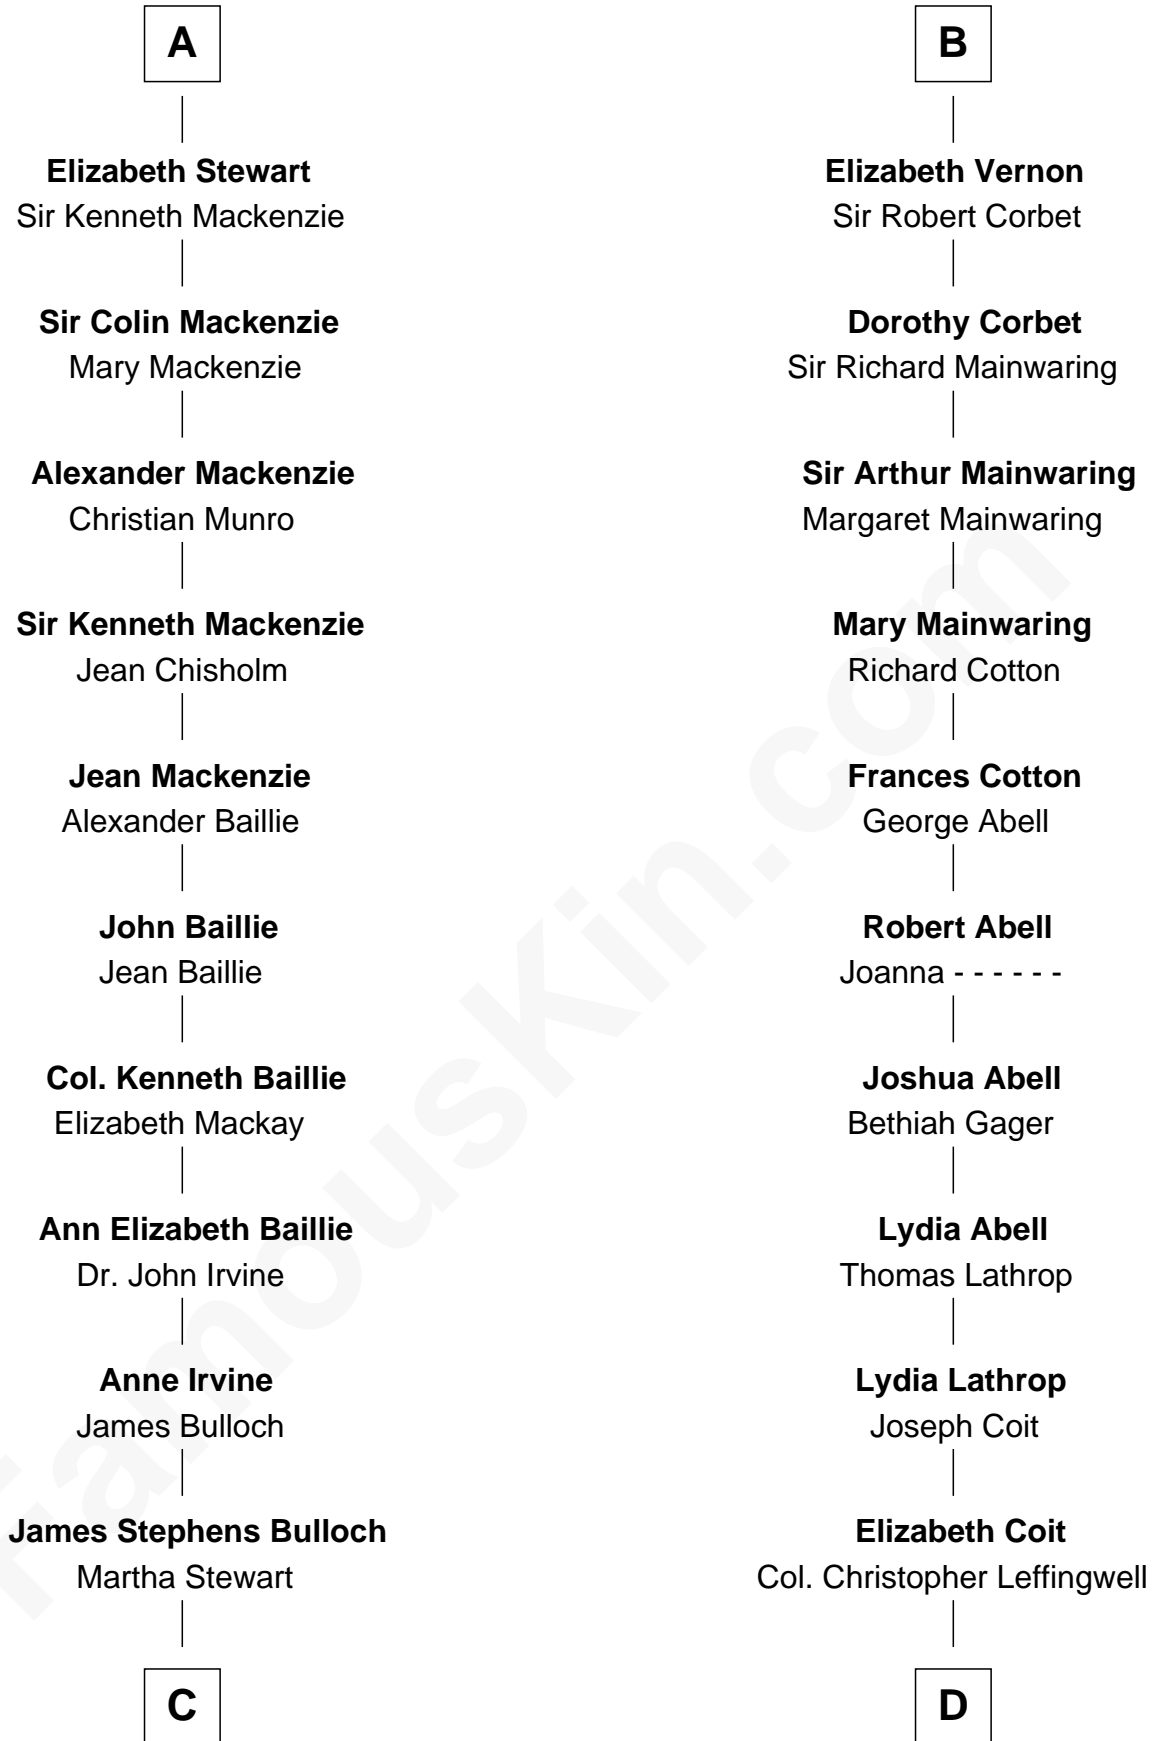

**FamousKin.com**  
**Relationship Chart of**  
**Theodore Roosevelt**  
*26th U.S. President*

18th cousin 3 times removed of

**John Foster Dulles**  
*52nd U.S. Secretary of State*

**C**

**Martha Bulloch**  
Theodore Roosevelt

**Theodore Roosevelt**  
*26th U.S. President*

**D**

**Joanna Leffingwell**  
Charles Lathrop

**Harriet Wadsworth Lathrop**  
Rev. Miron Winslow

**Harriet Lathrop Winslow**  
Rev. John Welsh Dulles

**Allen Macy Dulles**  
Edith Foster