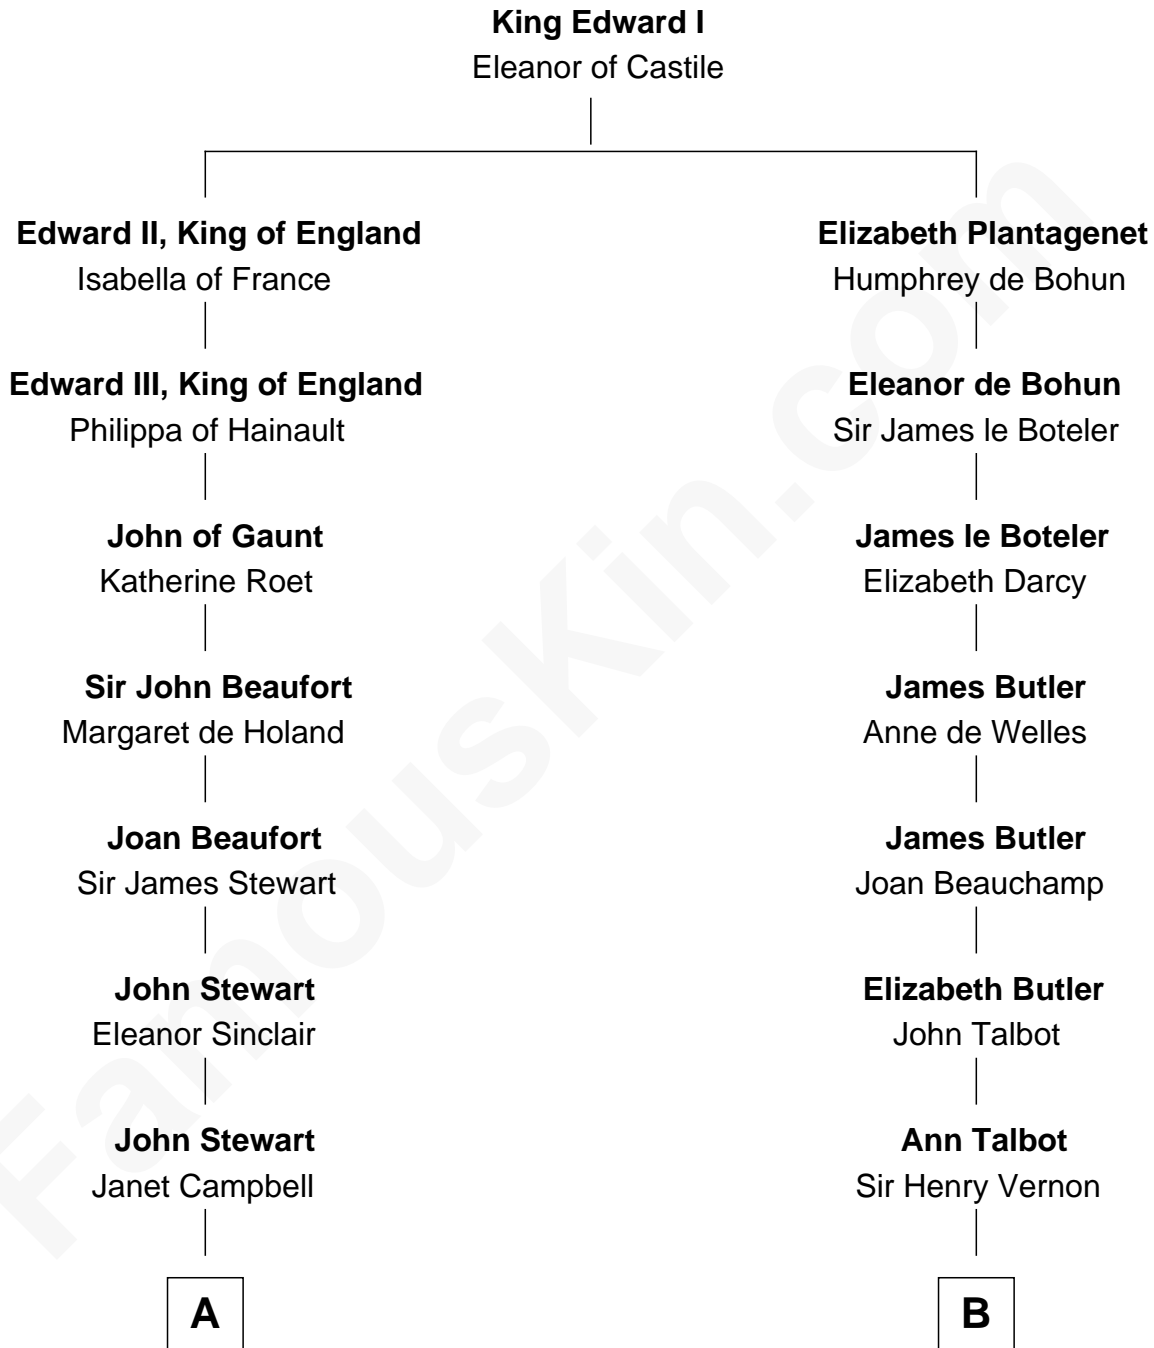

**FamousKin.com**  
**Relationship Chart of**  
**Theodore Roosevelt**  
*26th U.S. President*

18th cousin 3 times removed of

**John Foster Dulles**  
*52nd U.S. Secretary of State*

**C**

**Martha Bulloch**  
Theodore Roosevelt

**Theodore Roosevelt**  
*26th U.S. President*

**D**

**Joanna Leffingwell**  
Charles Lathrop

**Harriet Wadsworth Lathrop**  
Rev. Miron Winslow

**Harriet Lathrop Winslow**  
Rev. John Welsh Dulles

**Allen Macy Dulles**  
Edith Foster

**John Foster Dulles**  
*52nd U.S. Secretary of State*

FamousKin.com