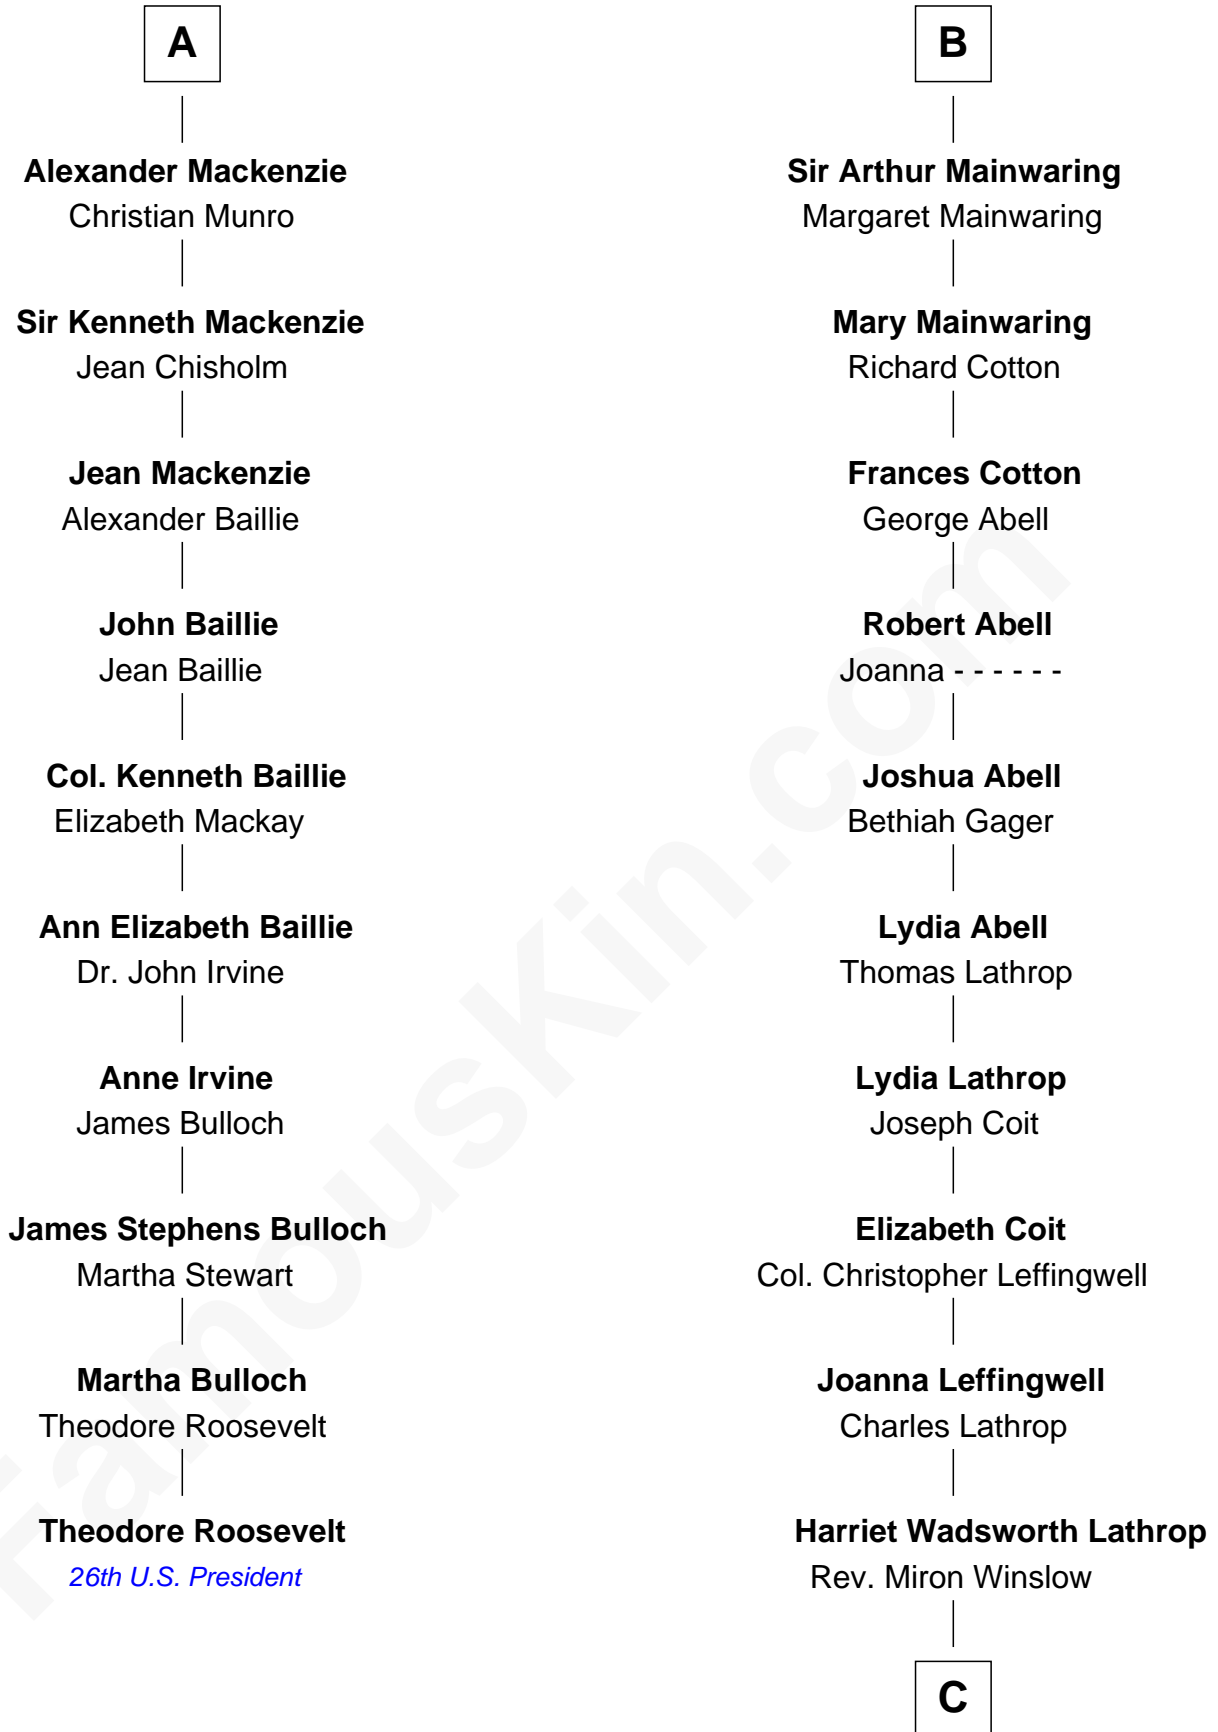

**FamousKin.com**  
**Relationship Chart of**  
**Theodore Roosevelt**  
*26th U.S. President*

**16th cousin 3 times removed of**  
**John Foster Dulles**  
*52nd U.S. Secretary of State*

**C**

**Harriet Lathrop Winslow**