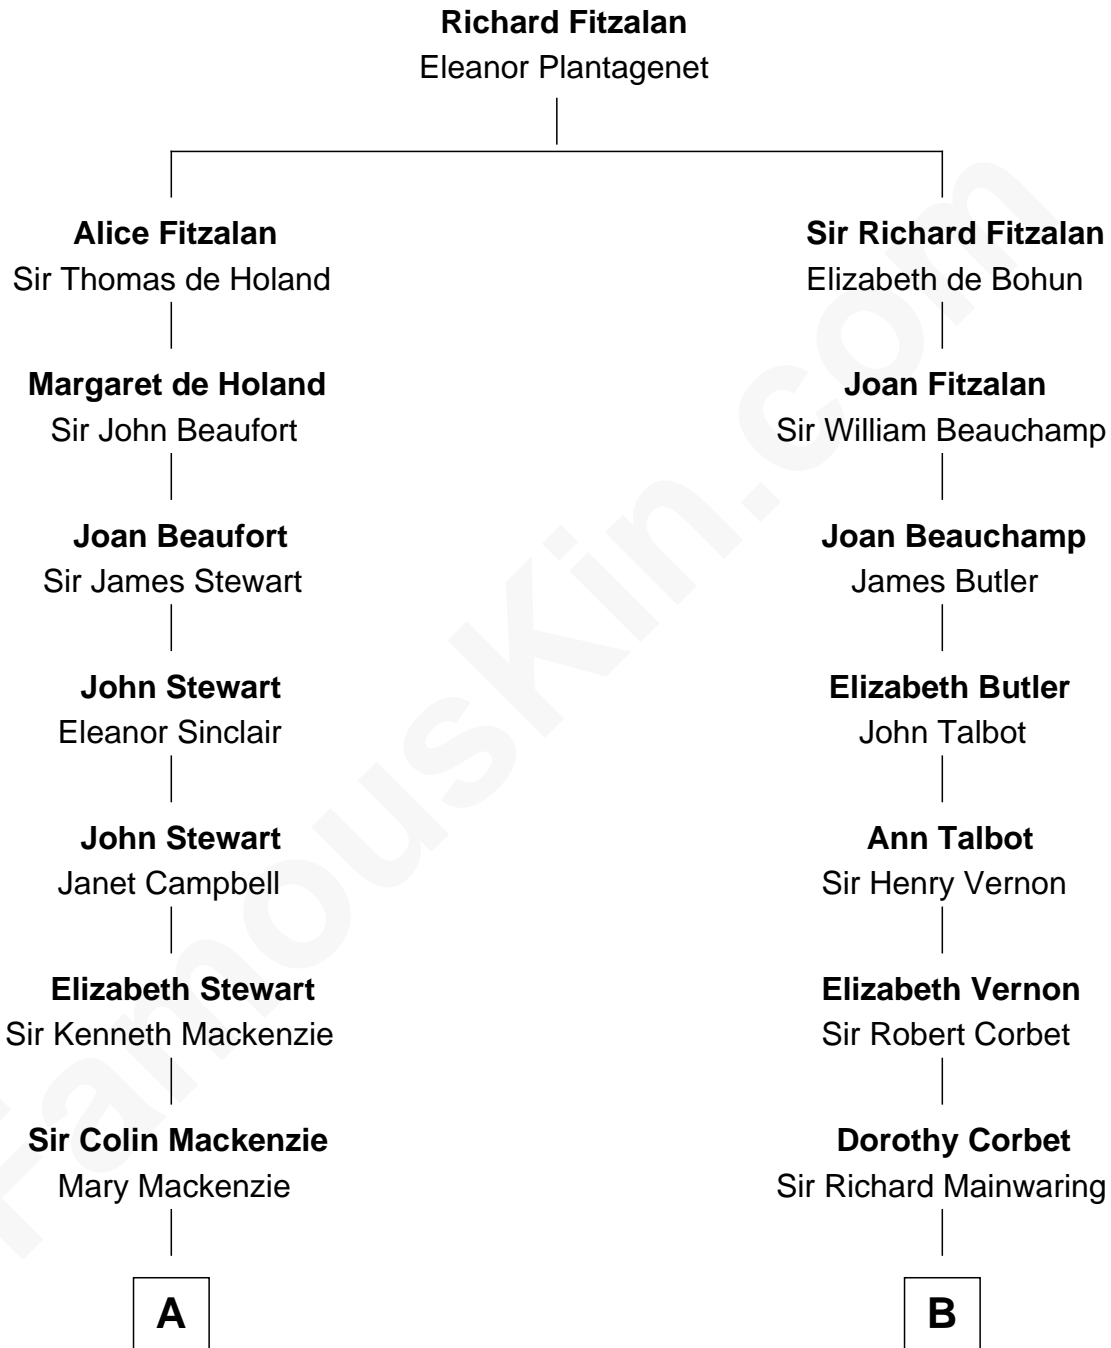

**FamousKin.com**  
**Relationship Chart of**  
**Theodore Roosevelt**  
*26th U.S. President*

**16th cousin 3 times removed of**  
**John Foster Dulles**  
*52nd U.S. Secretary of State*

**C**

**Harriet Lathrop Winslow**

Rev. John Welsh Dulles

**Allen Macy Dulles**

Edith Foster

**John Foster Dulles**

*52nd U.S. Secretary of State*

FamousKin.com