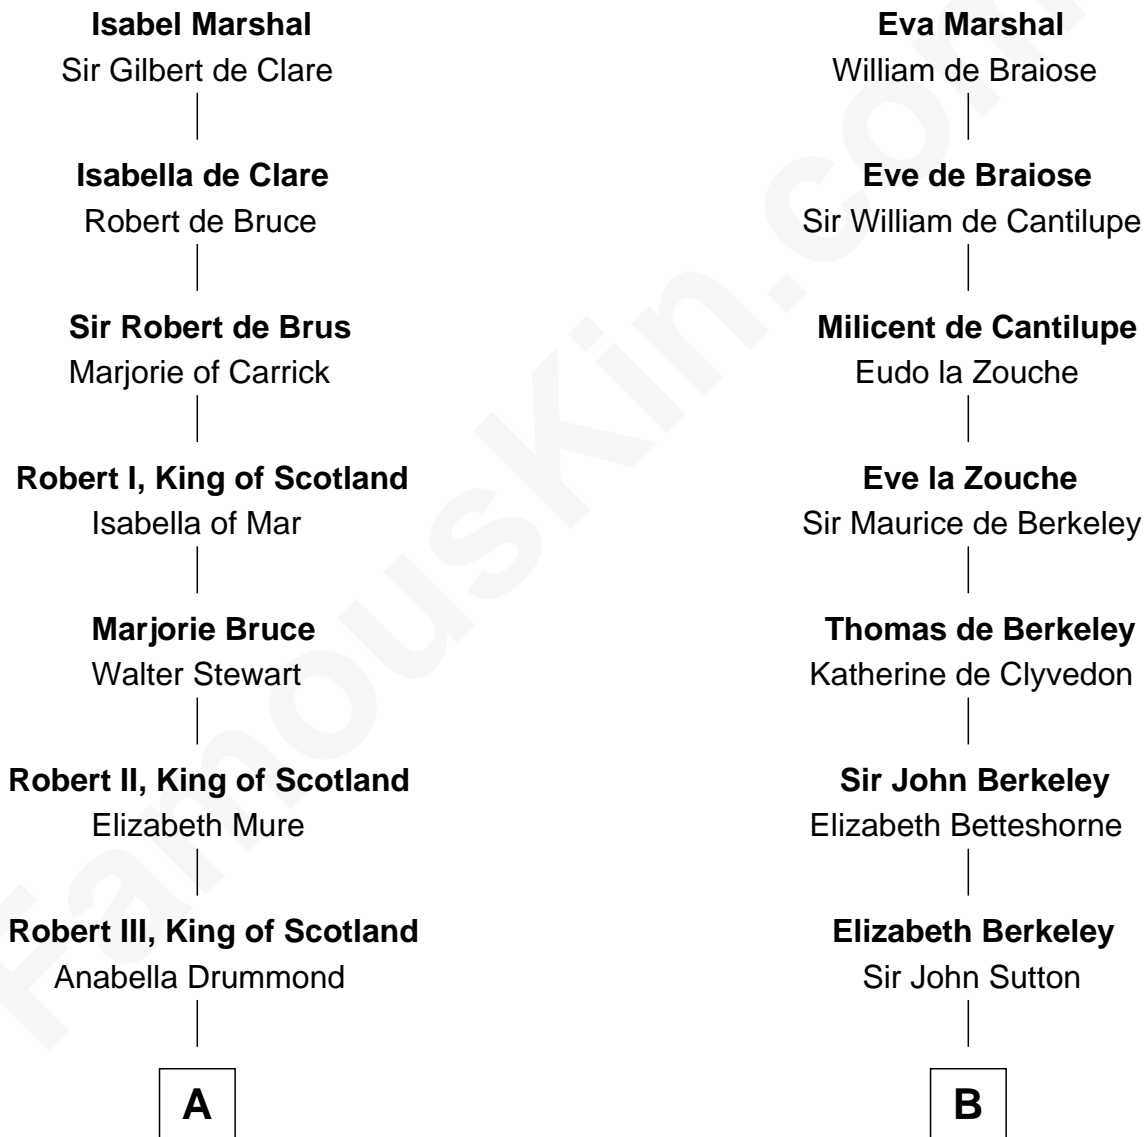

FamousKin.com Relationship Chart of

Theodore Roosevelt

26th U.S. President

21st cousin of

John Foster Dulles

52nd U.S. Secretary of State

Sir William Marshal

Isabel de Clare

C

Dr. John Irvine
Ann Elizabeth Baillie

Anne Irvine
James Bulloch

James Stephens Bulloch
Martha Stewart

Martha Bulloch
Theodore Roosevelt

Theodore Roosevelt
26th U.S. President

D

Joanna Leffingwell
Charles Lathrop