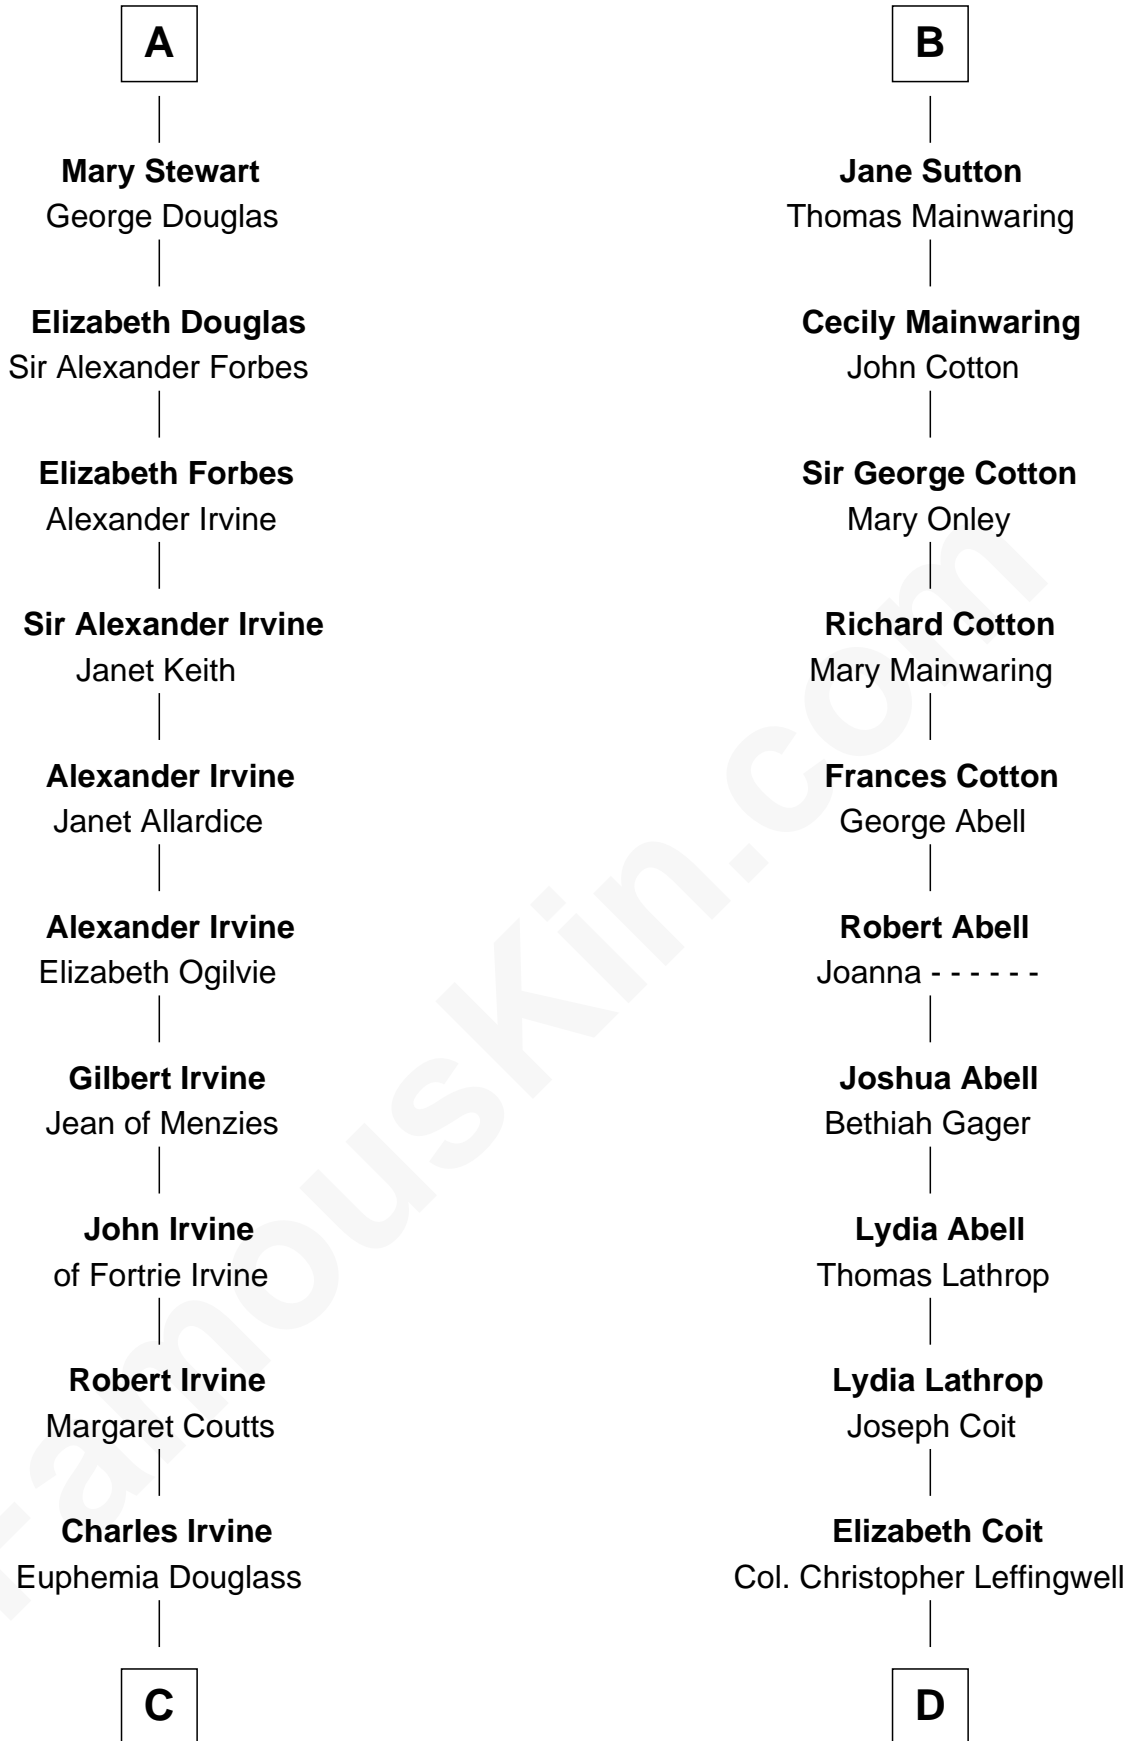

FamousKin.com Relationship Chart of

Theodore Roosevelt

26th U.S. President

21st cousin of

John Foster Dulles

52nd U.S. Secretary of State

Sir William Marshal

Isabel de Clare

C

Dr. John Irvine
Ann Elizabeth Baillie

Anne Irvine
James Bulloch

James Stephens Bulloch
Martha Stewart

Martha Bulloch
Theodore Roosevelt

Theodore Roosevelt
26th U.S. President

D

Joanna Leffingwell
Charles Lathrop

Harriet Wadsworth Lathrop
Rev. Miron Winslow

Harriet Lathrop Winslow
Rev. John Welsh Dulles

Allen Macy Dulles
Edith Foster

John Foster Dulles
52nd U.S. Secretary of State