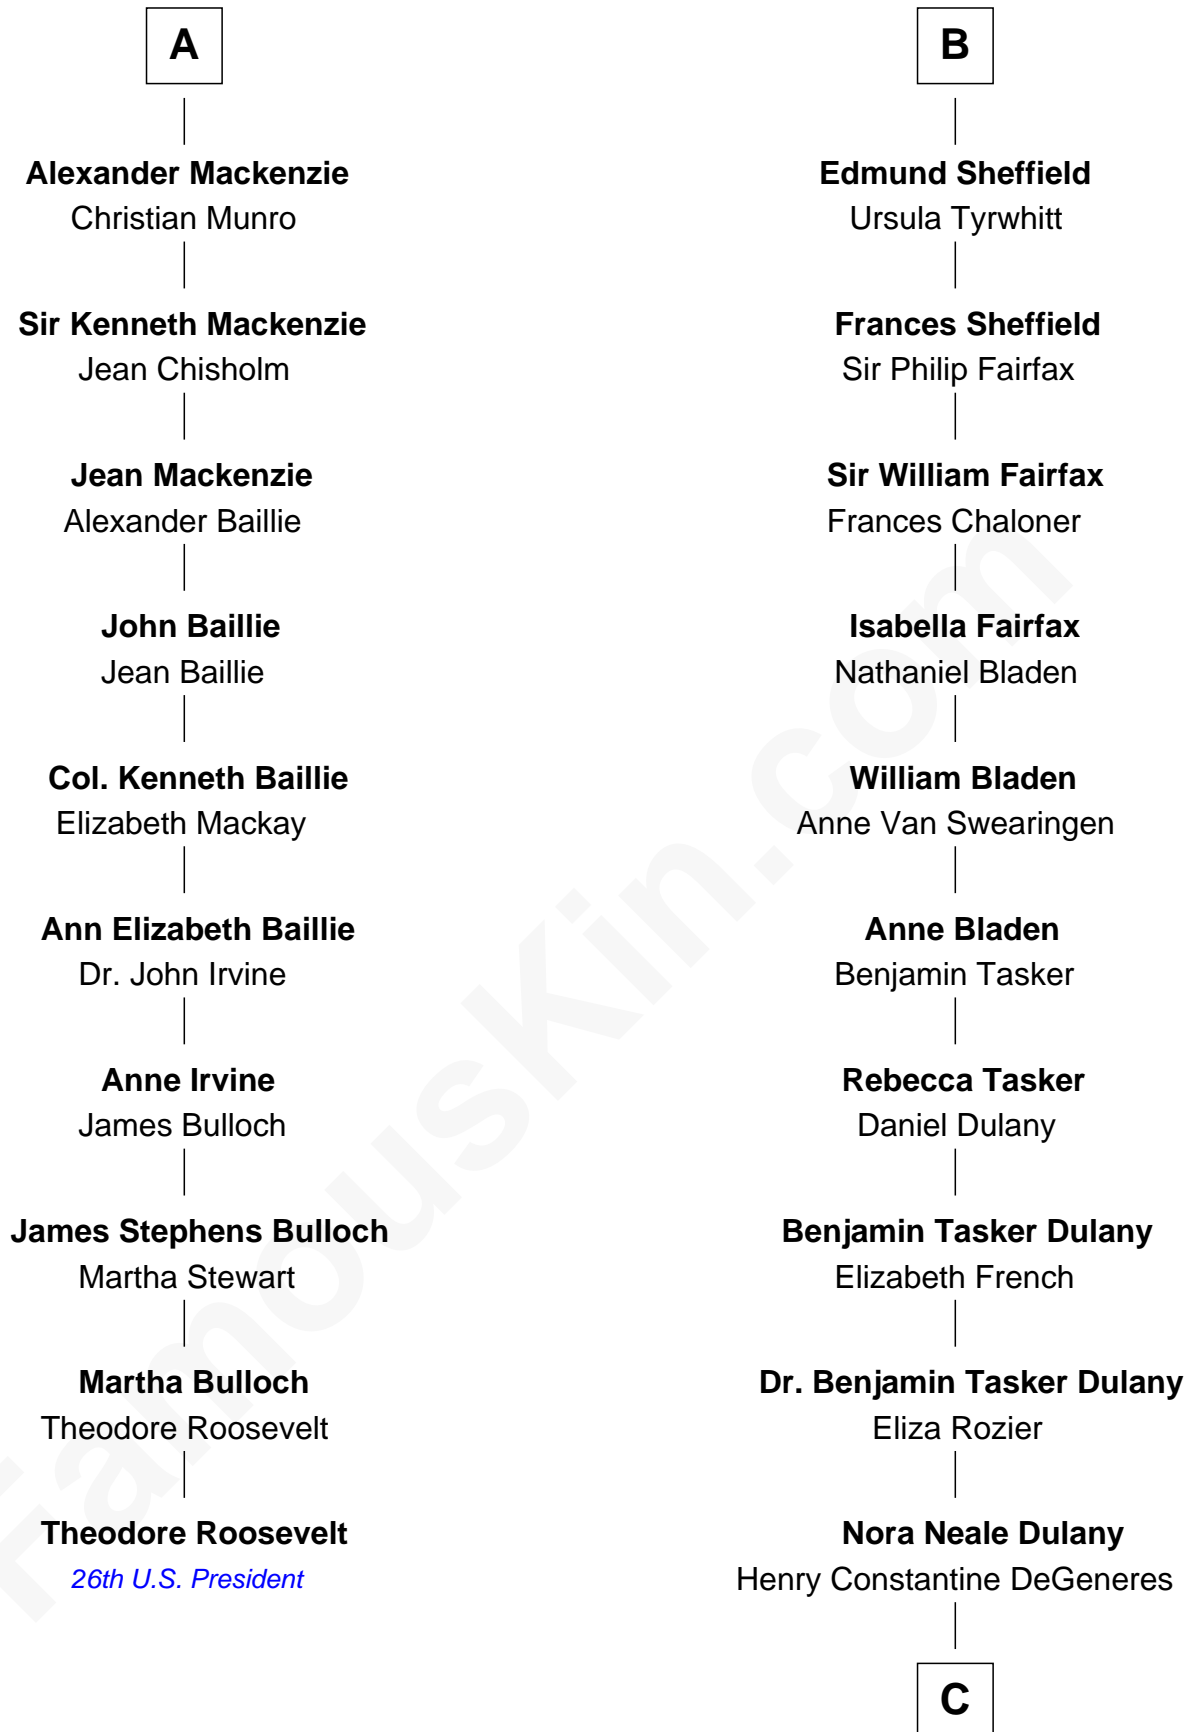

FamousKin.com
Relationship Chart of
Theodore Roosevelt
26th U.S. President

16th cousin 5 times removed of
Ellen DeGeneres
Comedienne and TV Personality

C

Joseph C. DeGeneres

Mary Whittemore

Alfred George DeGeneres

Julia E. Billiu

Elliot Everett DeGeneres

Ruth Elodie Martin

Elliot Everett DeGeneres

Betty Jane Pfeffer

Ellen DeGeneres

Comedienne and TV Personality