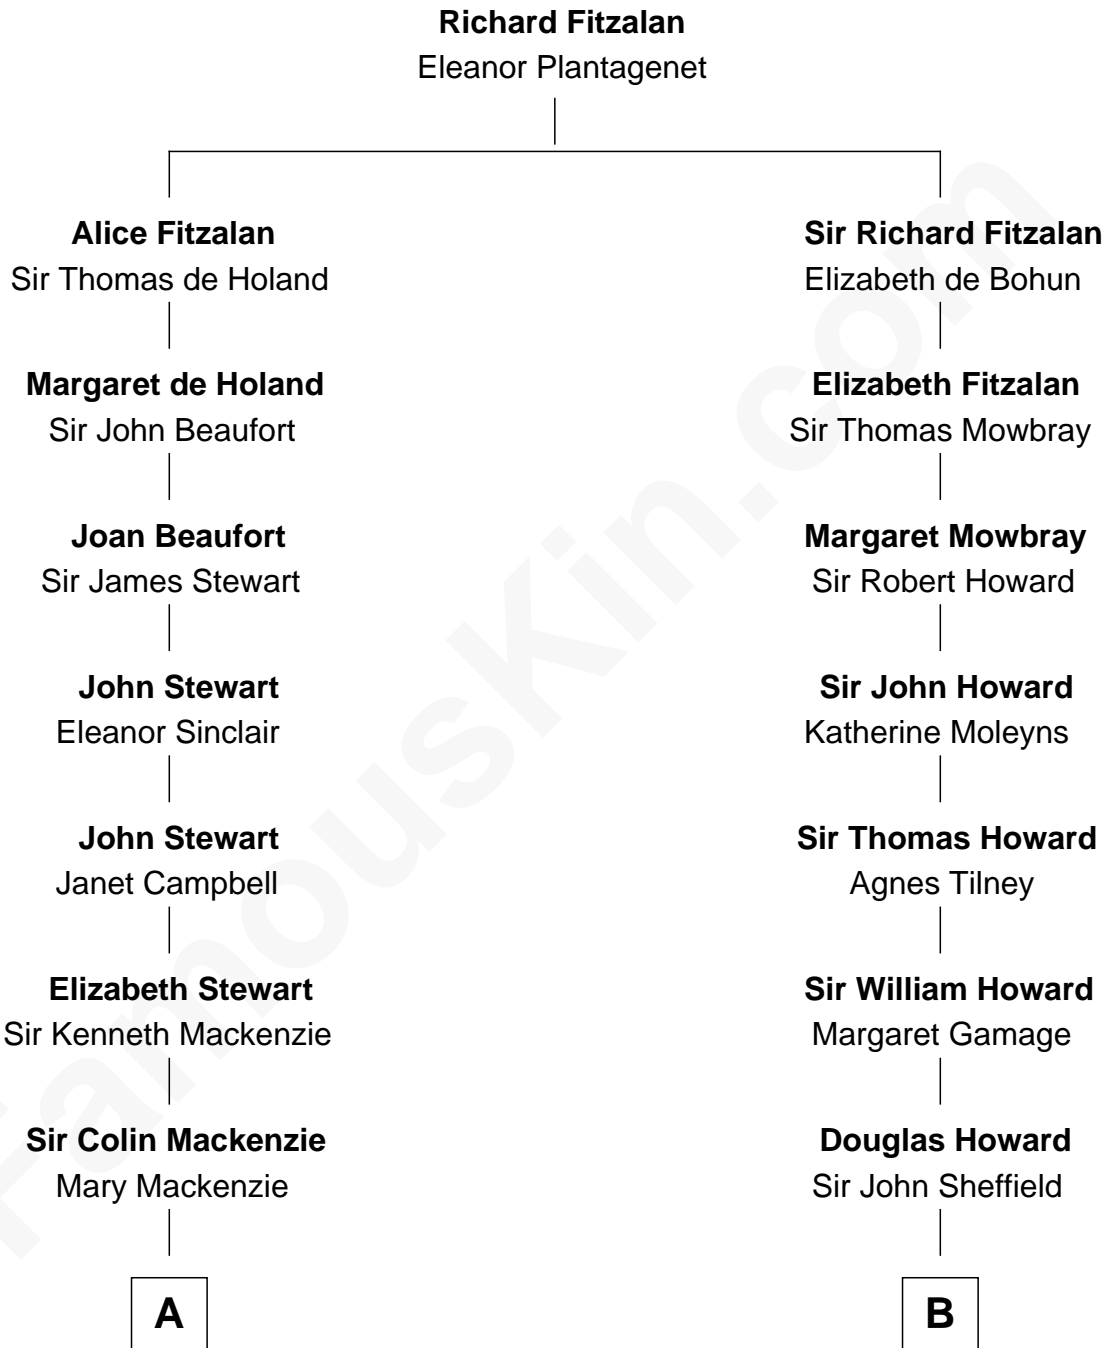

FamousKin.com
Relationship Chart of
Theodore Roosevelt
26th U.S. President

16th cousin 5 times removed of
Ellen DeGeneres
Comedienne and TV Personality

C

Joseph C. DeGeneres

Mary Whittemore

Alfred George DeGeneres