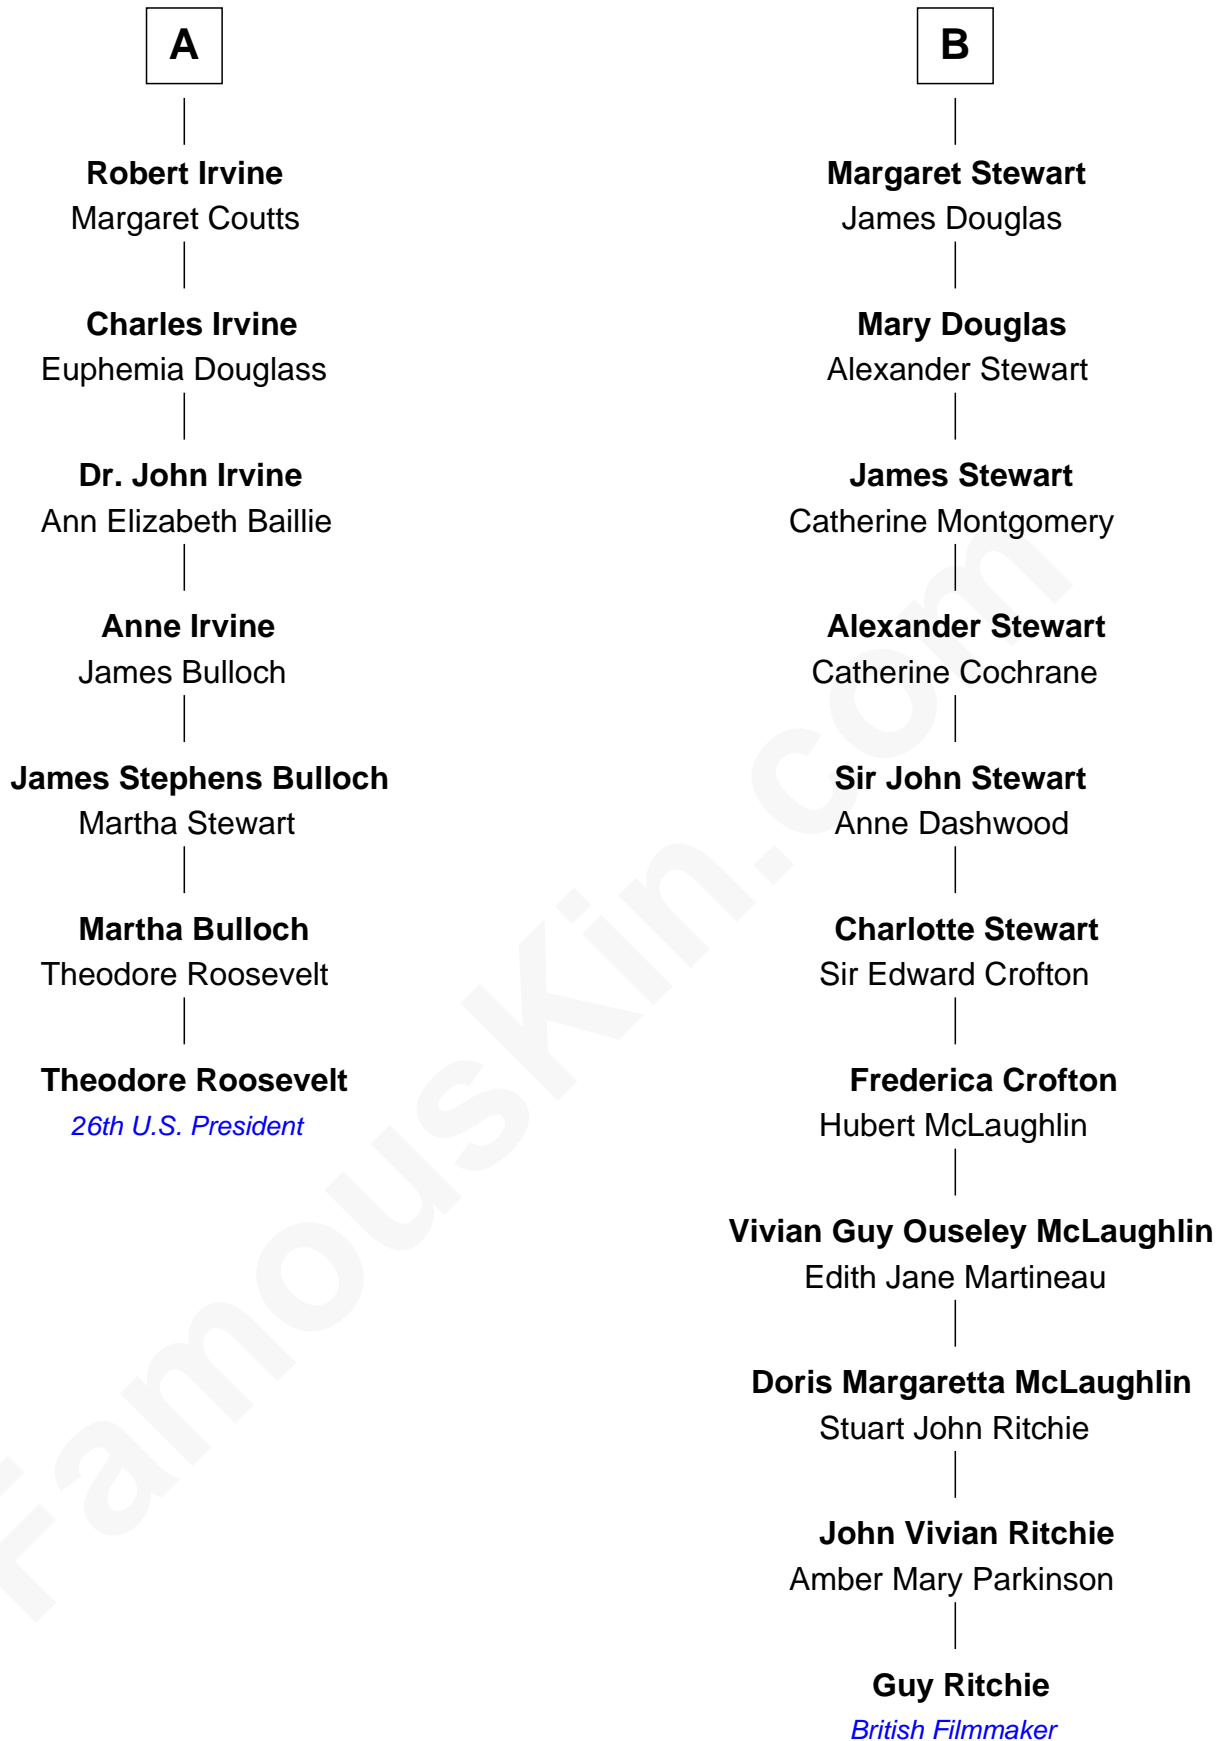

**FamousKin.com**  
**Relationship Chart of**  
**Theodore Roosevelt**  
*26th U.S. President*

13th cousin 4 times removed of

**Guy Ritchie**  
*British Filmmaker*

**George Douglas**  
 Mary Stewart

Guy Ritchie photo by [Georges Biard](#) (CC BY-SA 3.0)