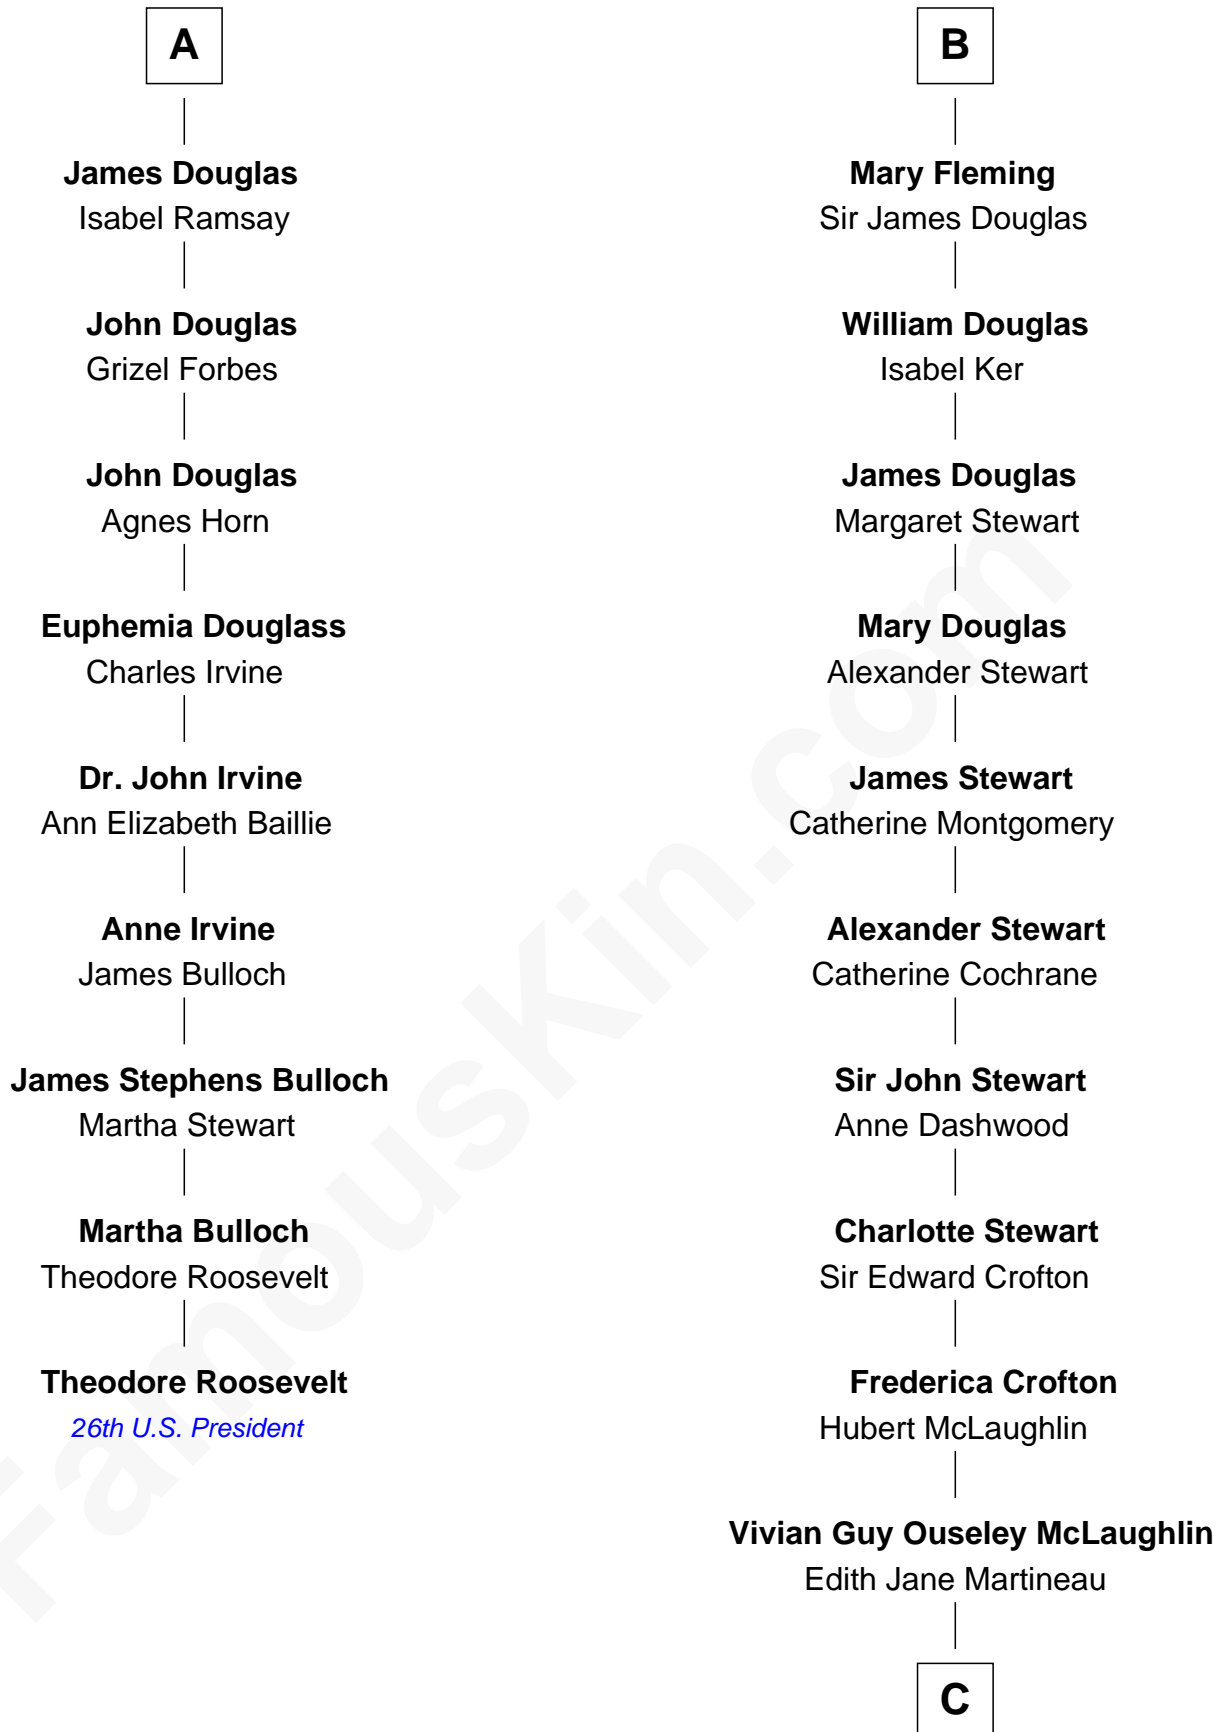

FamousKin.com
Relationship Chart of
Theodore Roosevelt
26th U.S. President

15th cousin 4 times removed of

Guy Ritchie
British Filmmaker

Sir David Lindsay
 Elizabeth Stewart

Marjory Lindsay
 Sir William Douglas

Sir Henry Douglas
 Elizabeth Erskine

David Douglas
 Janet of Fettercairn

James Douglas

Arthur Douglas
 Janet Auchinleck

John Douglas
 Giles Erskine

John Douglas
 Mary Young

A

Sir Alexander Lindsay
 Marjory -----

Sir David Lindsay
 Marjory Ogilvie

Sir Alexander Lindsay
 Margaret Dunbar

Elizabeth Lindsay
 John Drummond

Euphame Drummond
 John Fleming

Malcolm Fleming
 Janet Stewart

John Fleming
 Elizabeth Ross

B

C