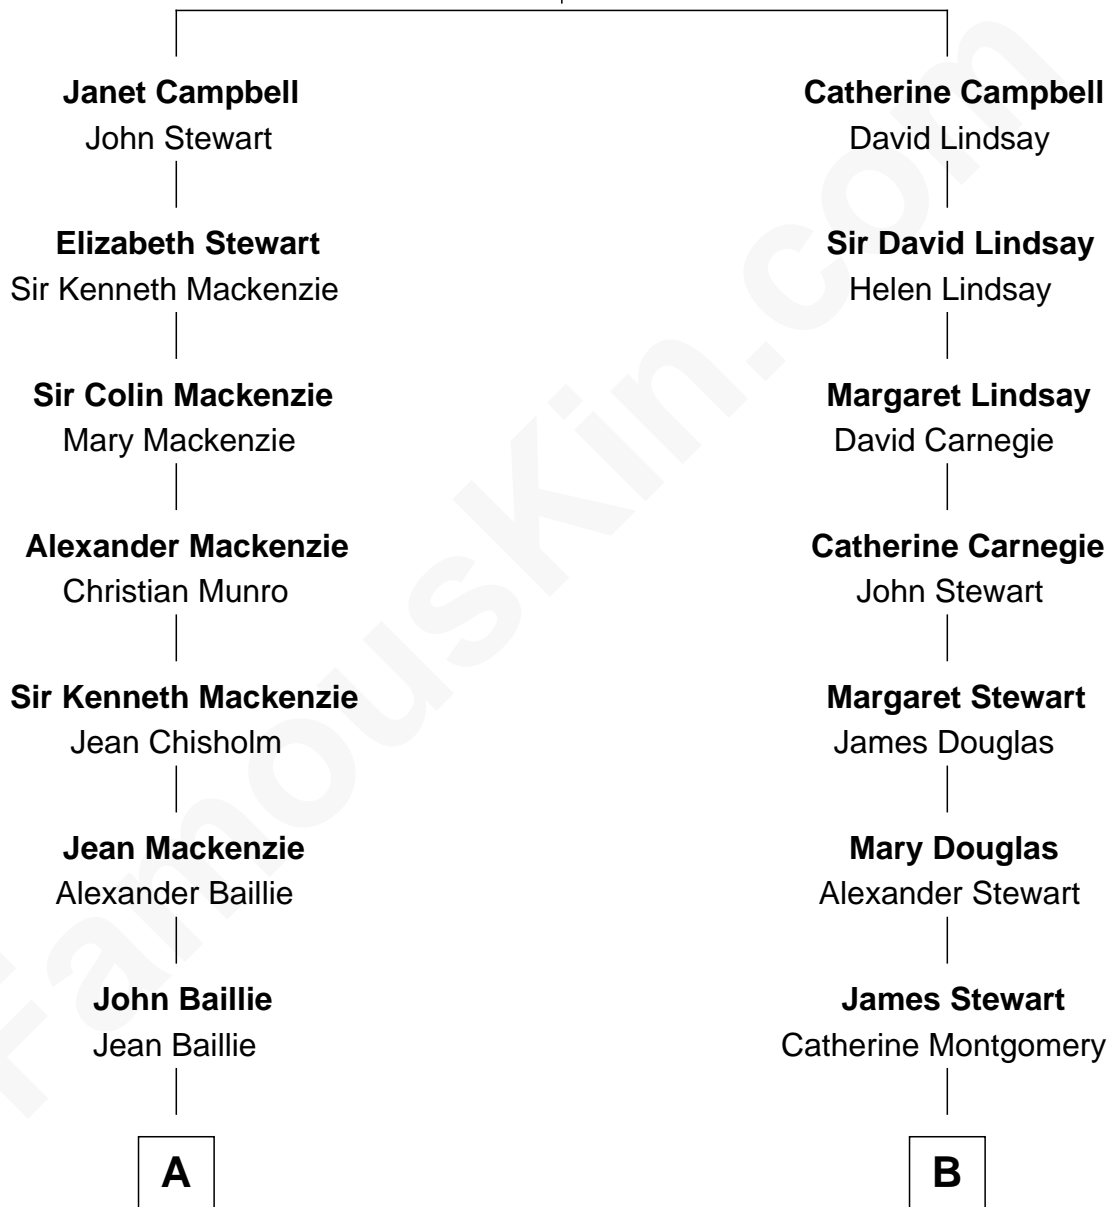

FamousKin.com
Relationship Chart of
Theodore Roosevelt
26th U.S. President

12th cousin 2 times removed of

Guy Ritchie
British Filmmaker

Archibald Campbell
 Elizabeth Stewart

A

Col. Kenneth Baillie

Elizabeth Mackay

Ann Elizabeth Baillie

Dr. John Irvine

Anne Irvine

James Bulloch

James Stephens Bulloch

Martha Stewart

Martha Bulloch

Theodore Roosevelt

Theodore Roosevelt

26th U.S. President

B

Alexander Stewart

Catherine Cochrane

Sir John Stewart

Anne Dashwood

Charlotte Stewart