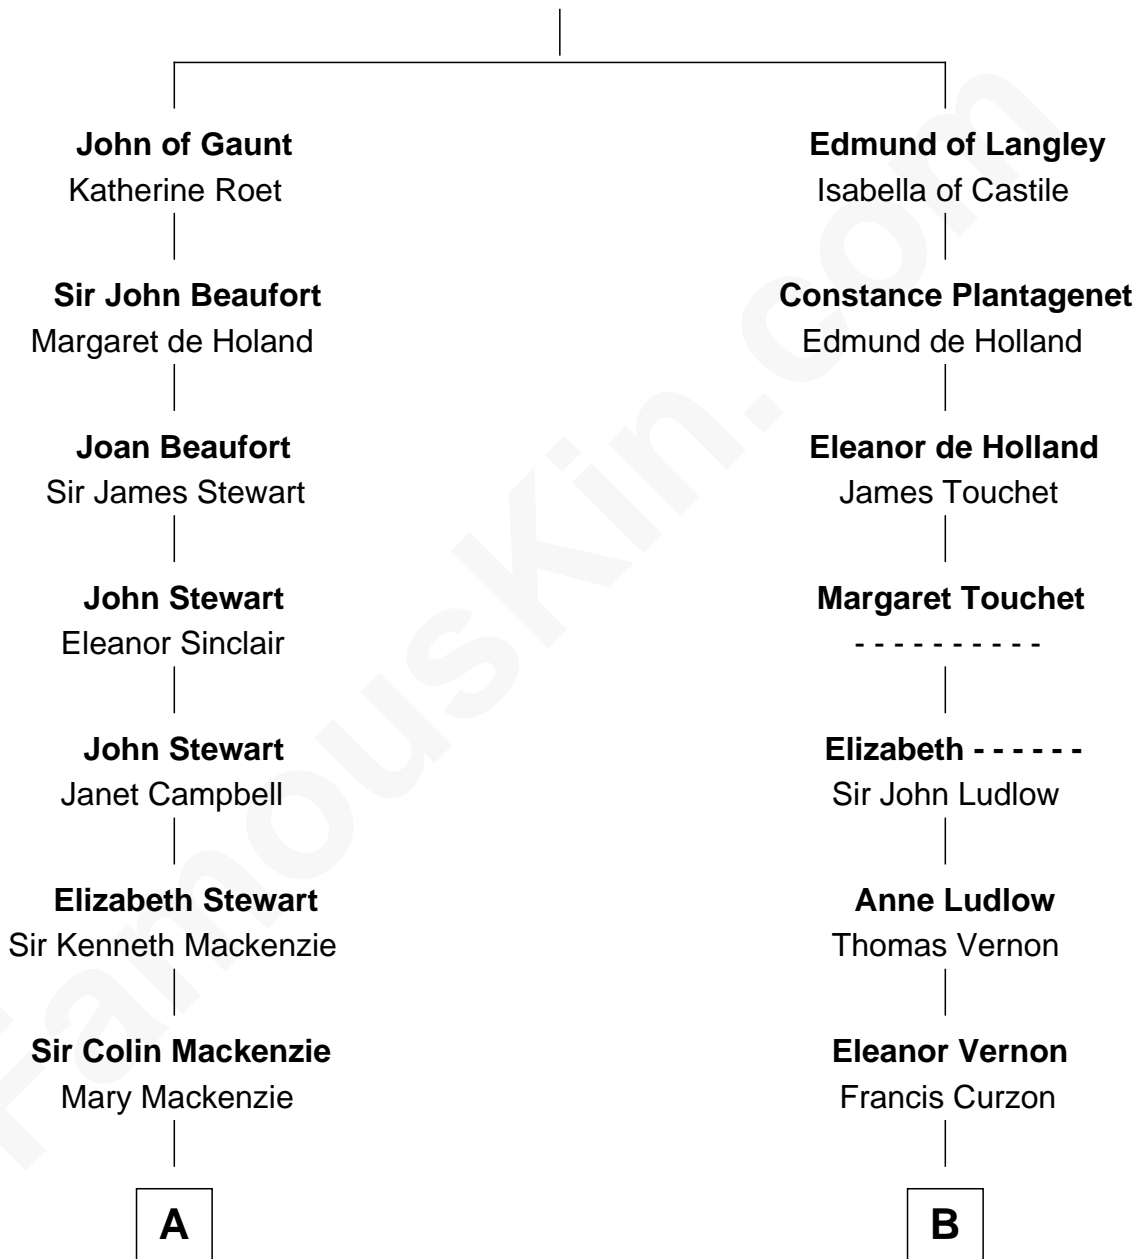

FamousKin.com
Relationship Chart of
Theodore Roosevelt
26th U.S. President

16th cousin 4 times removed of
Oliver Platt
Movie Actor

Edward III, King of England
 Philippa of Hainault

C

Cynthia Burke Roche

Arthur Scott Burden

Eileen Burden

Walter Maynard

Sheila Maynard

Nicholas Platt

Oliver Platt

Movie Actor

FamousKin.com