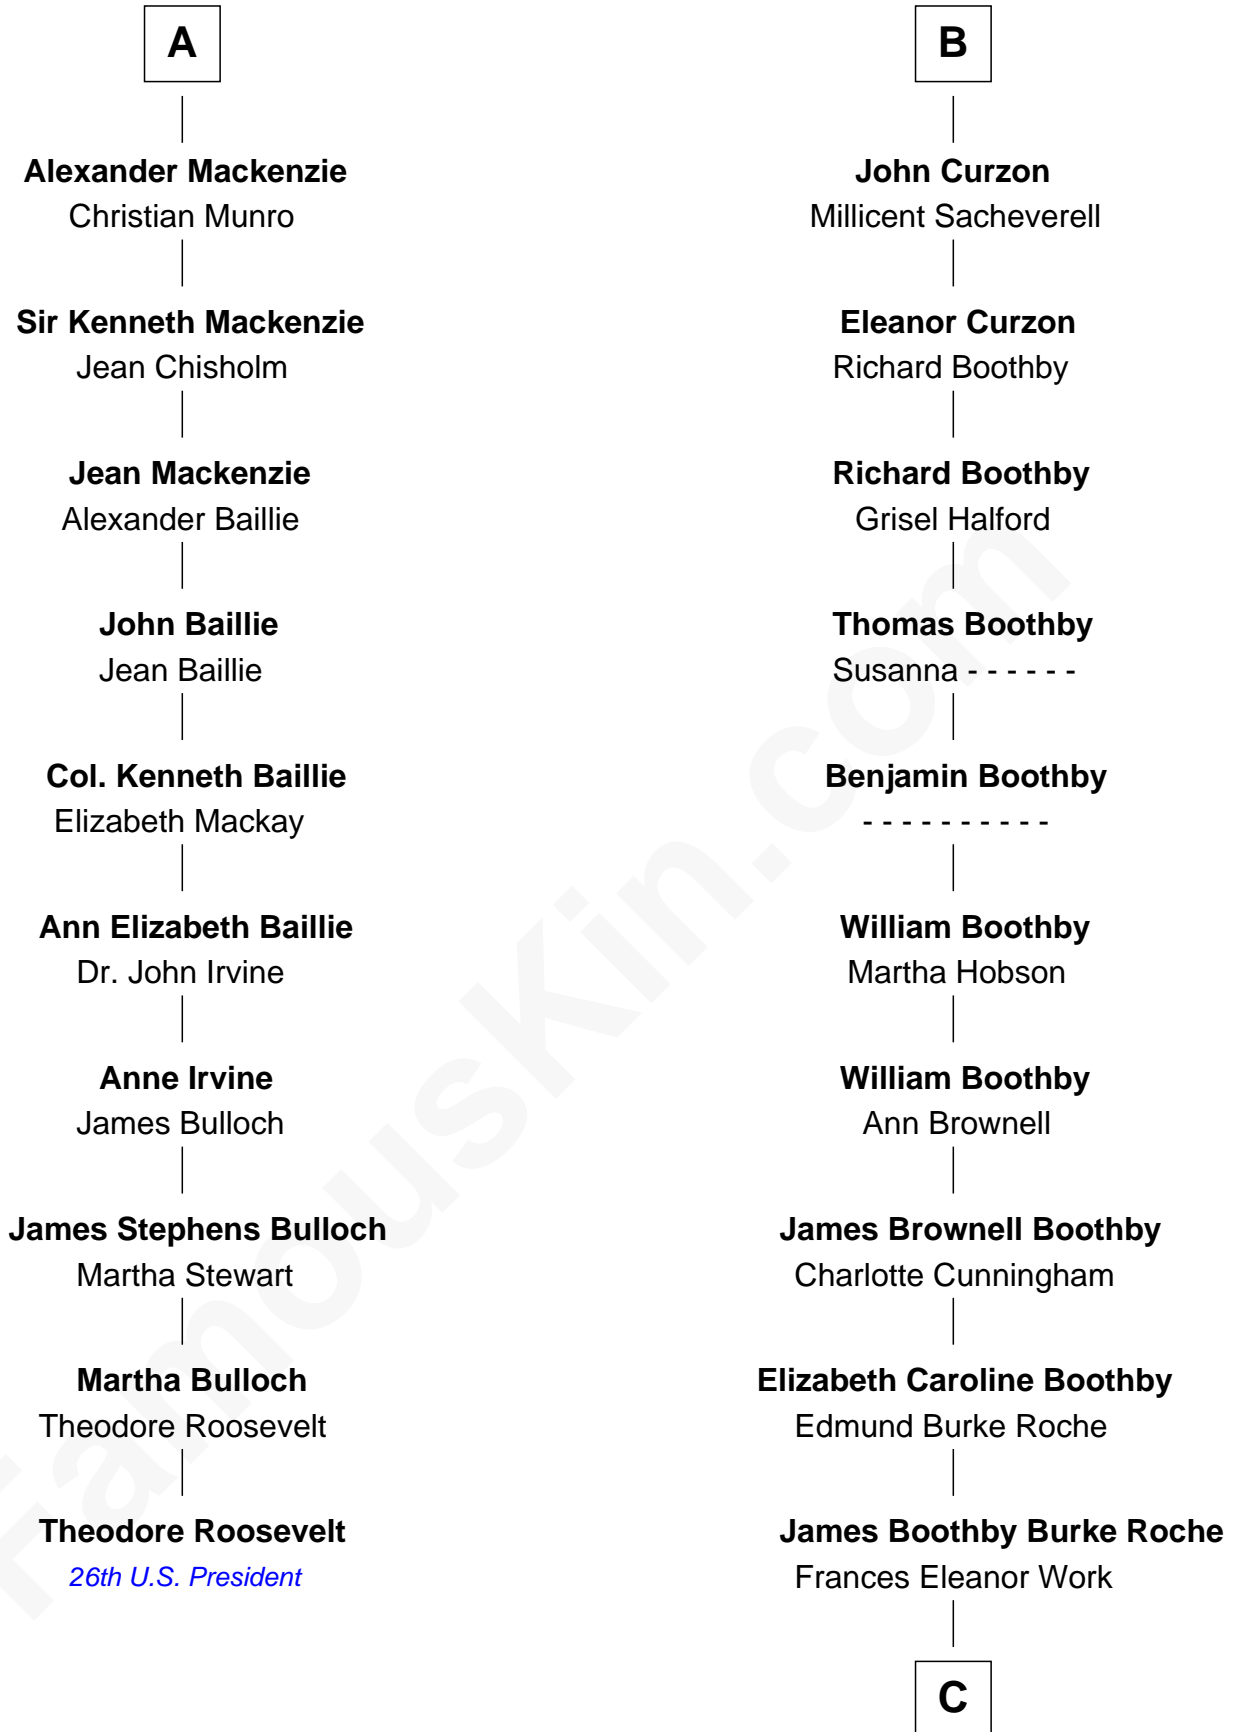

FamousKin.com
Relationship Chart of
Theodore Roosevelt
26th U.S. President

16th cousin 4 times removed of
Oliver Platt
Movie Actor

Edward III, King of England
 Philippa of Hainault

C

Cynthia Burke Roche

Arthur Scott Burden

Eileen Burden

Walter Maynard

Sheila Maynard

Nicholas Platt

Oliver Platt

Movie Actor

FamousKin.com