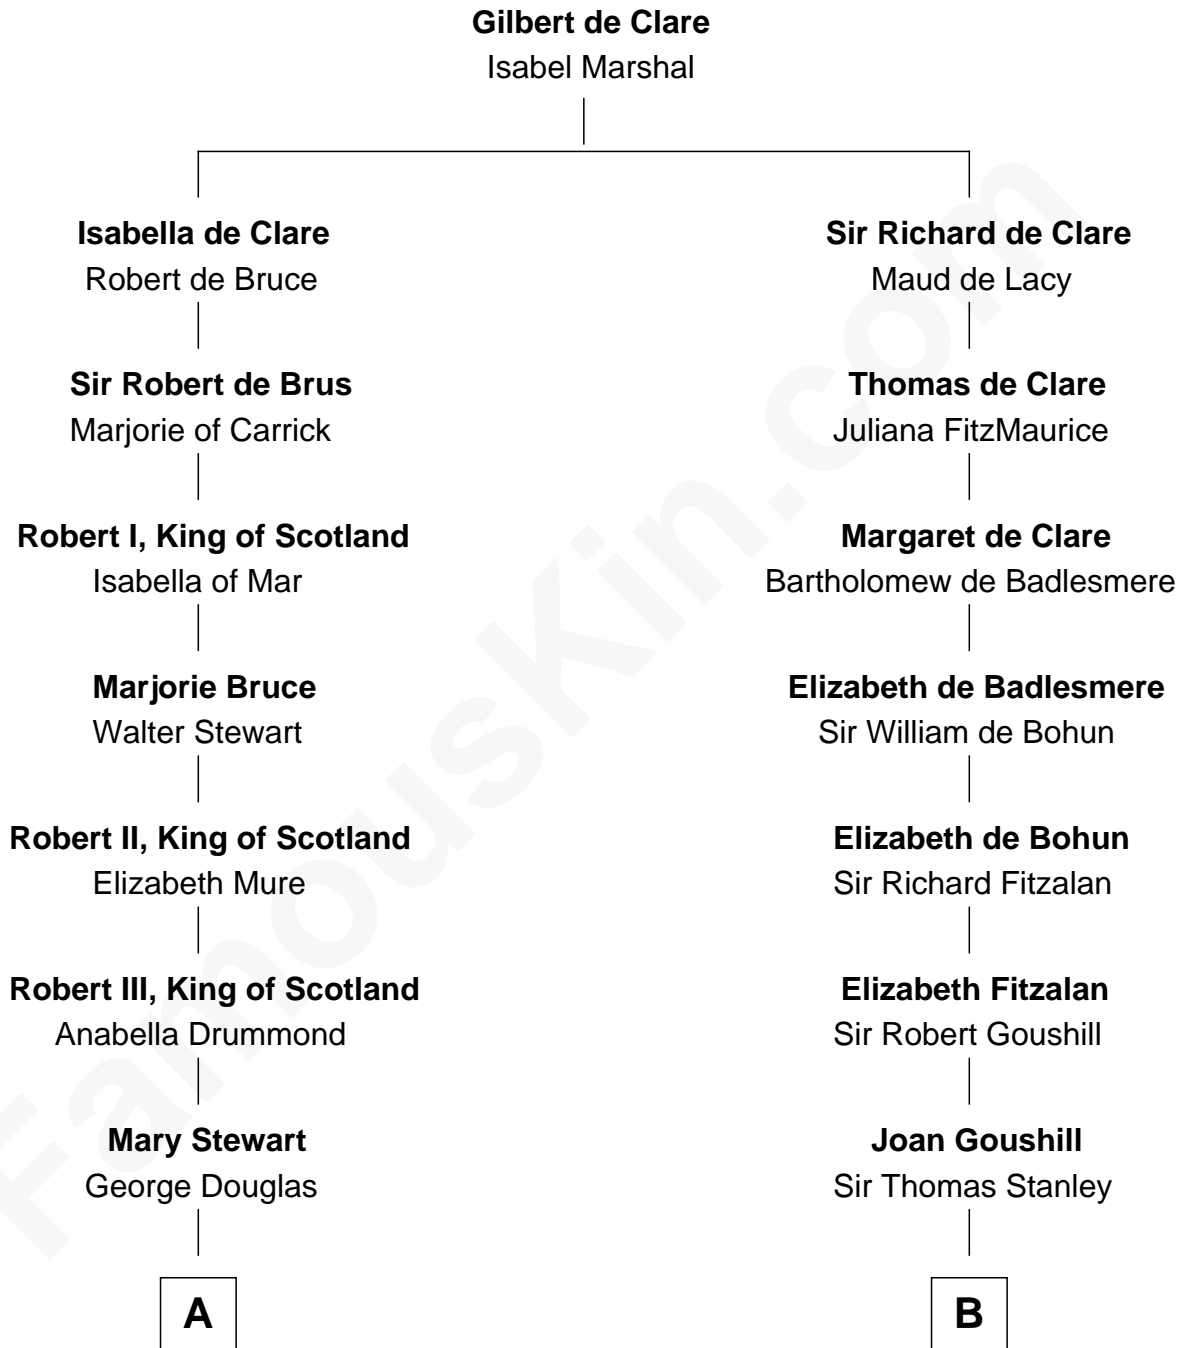

FamousKin.com
Relationship Chart of
Theodore Roosevelt
26th U.S. President

20th cousin 1 time removed of

Thomas Hunt Morgan
Nobel Prize Winner in Physiology or Medicine

A

Elizabeth Douglas
Sir Alexander Forbes

Elizabeth Forbes
Alexander Irvine

Sir Alexander Irvine
Janet Keith

Alexander Irvine
Janet Allardice

Alexander Irvine
Elizabeth Ogilvie

Gilbert Irvine
Jean of Menzies

John Irvine
of Fortrie Irvine

Robert Irvine
Margaret Coutts

Charles Irvine
Euphemia Douglass

Dr. John Irvine
Ann Elizabeth Baillie

C

B

Sir John Stanley
Elizabeth Weever

Margery Stanley
Sir William Torbock

Thomas Torbock
Elizabeth Moore

William Torbock
Catherine Gerard