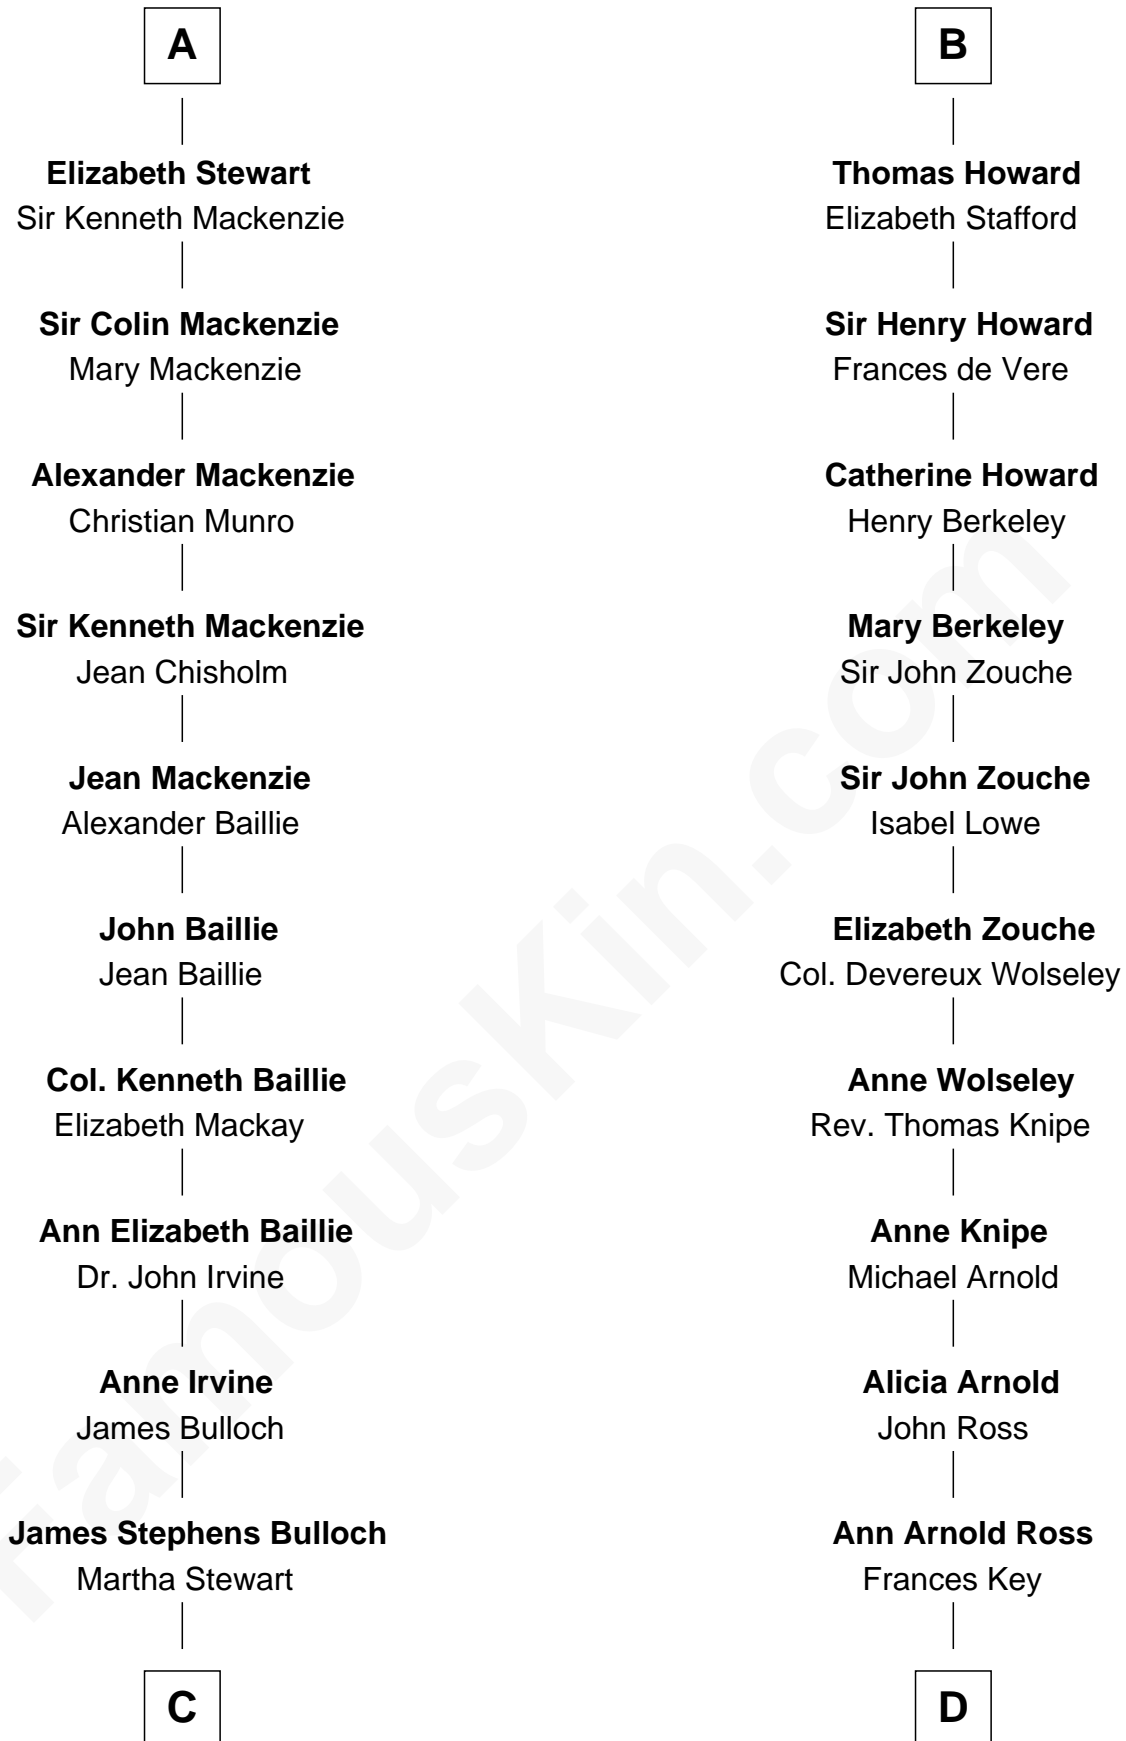

**FamousKin.com**  
**Relationship Chart of**  
**Theodore Roosevelt**  
*26th U.S. President*

18th cousin 3 times removed of

**Thomas Hunt Morgan**  
*Nobel Prize Winner in Physiology or Medicine*

**C**

**Martha Bulloch**  
Theodore Roosevelt

**Theodore Roosevelt**  
*26th U.S. President*

**D**

**John Ross Key**  
Anne Phebe Penn Dagworthy Charlton

**Francis Scott Key**  
Mary Tayloe Lloyd

**Elizabeth Phoebe Key**  
Charles Howard

**Ellen Key Howard**  
Charlton Hunt Morgan

**Thomas Hunt Morgan**  
*Nobel Prize Winner*

FamousKin.com