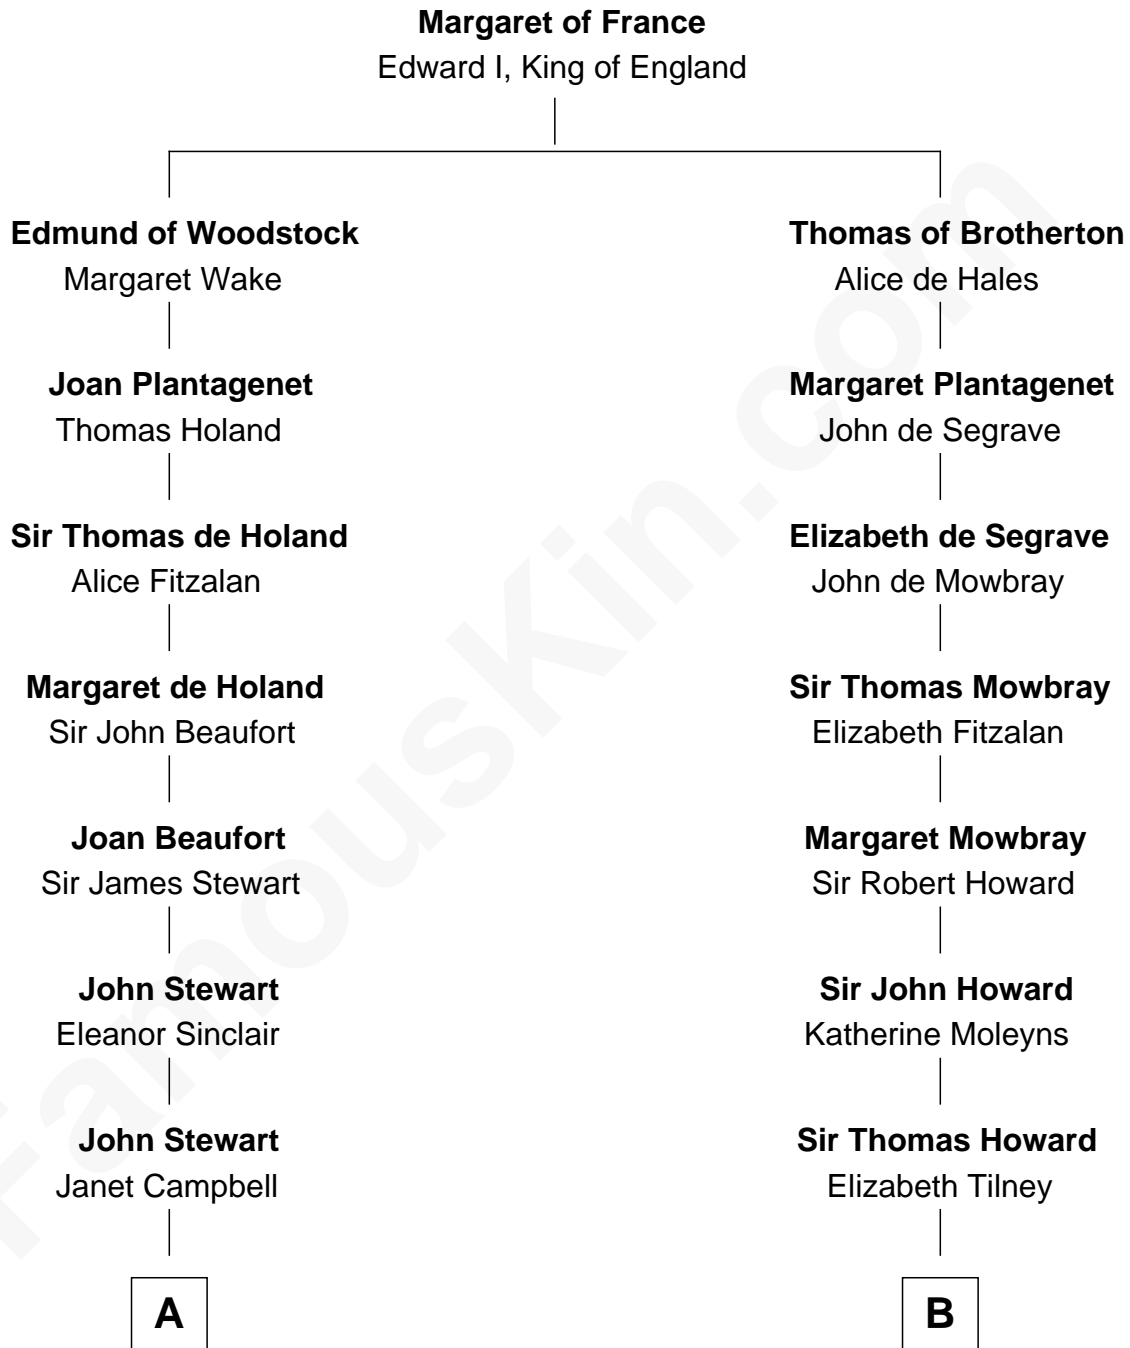

**FamousKin.com**  
**Relationship Chart of**  
**Theodore Roosevelt**  
*26th U.S. President*

18th cousin 3 times removed of

**Thomas Hunt Morgan**  
*Nobel Prize Winner in Physiology or Medicine*

**C**

**Martha Bulloch**  
Theodore Roosevelt

**Theodore Roosevelt**  
*26th U.S. President*

**D**

**John Ross Key**  
Anne Phebe Penn Dagworthy Charlton

**Francis Scott Key**  
Mary Tayloe Lloyd

**Elizabeth Phoebe Key**  
Charles Howard