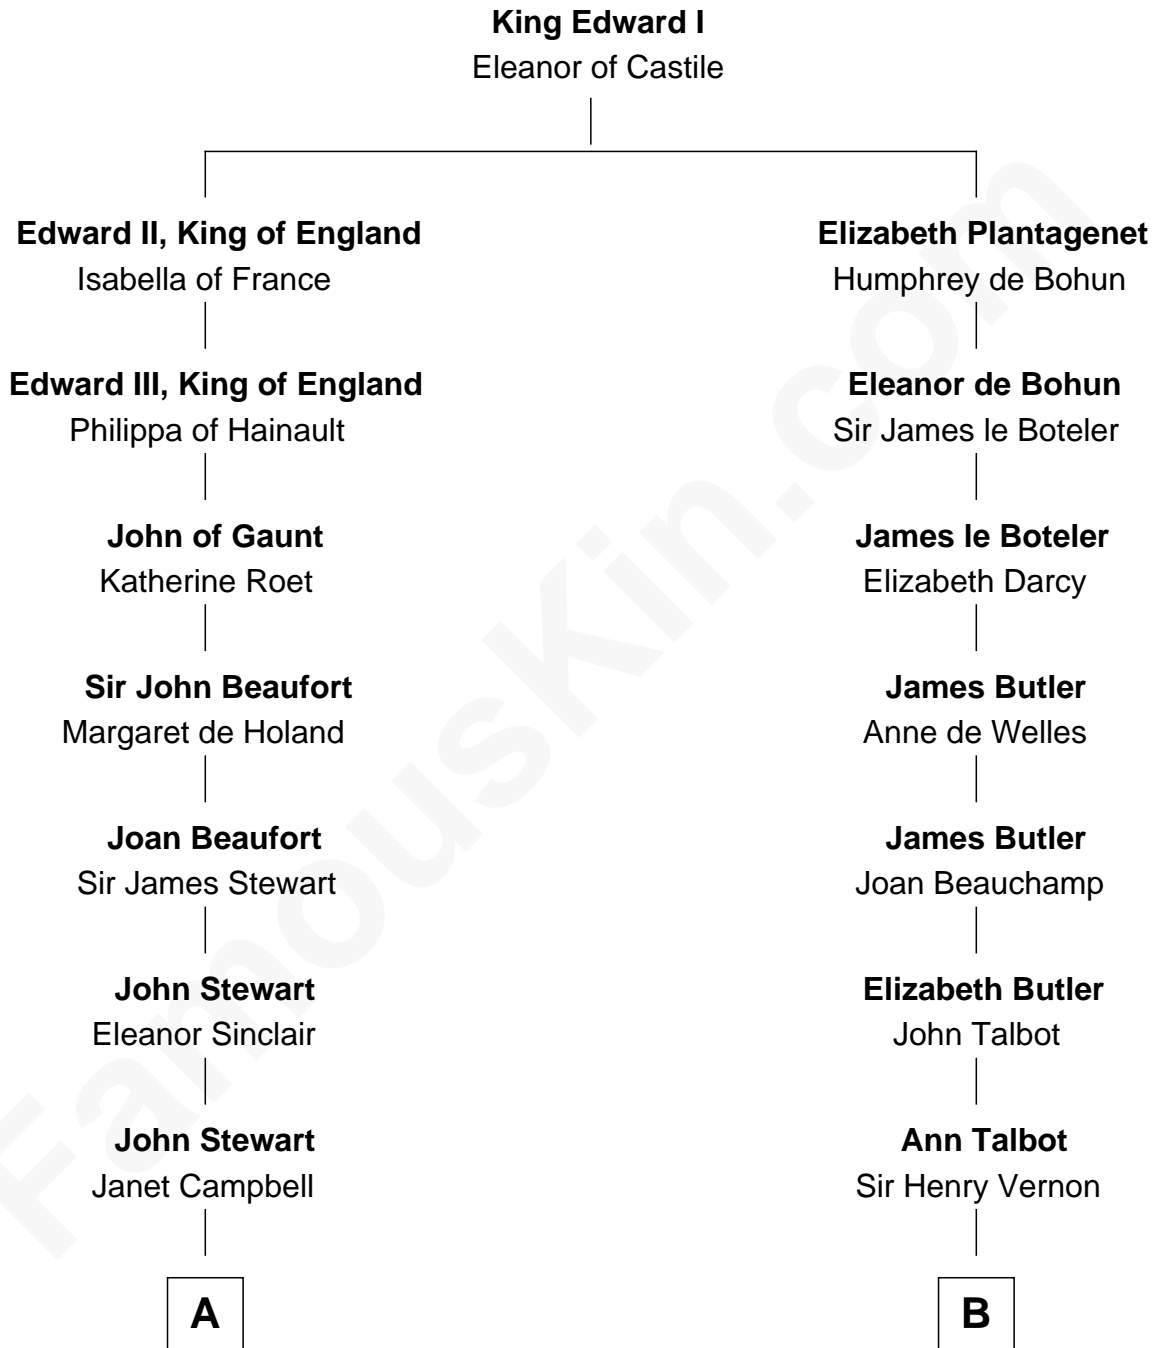

FamousKin.com
Relationship Chart of
Theodore Roosevelt
26th U.S. President

18th cousin 1 time removed of
Marjorie Post
Founder of General Foods

C

Martha Bulloch
Theodore Roosevelt

Theodore Roosevelt
26th U.S. President

D

Caroline Cushman Lathrop
Charles Rollin Post

Charles William Post
Elle Letitia Merriweather

Marjorie Post
Founder of General Foods

FamousKin.com