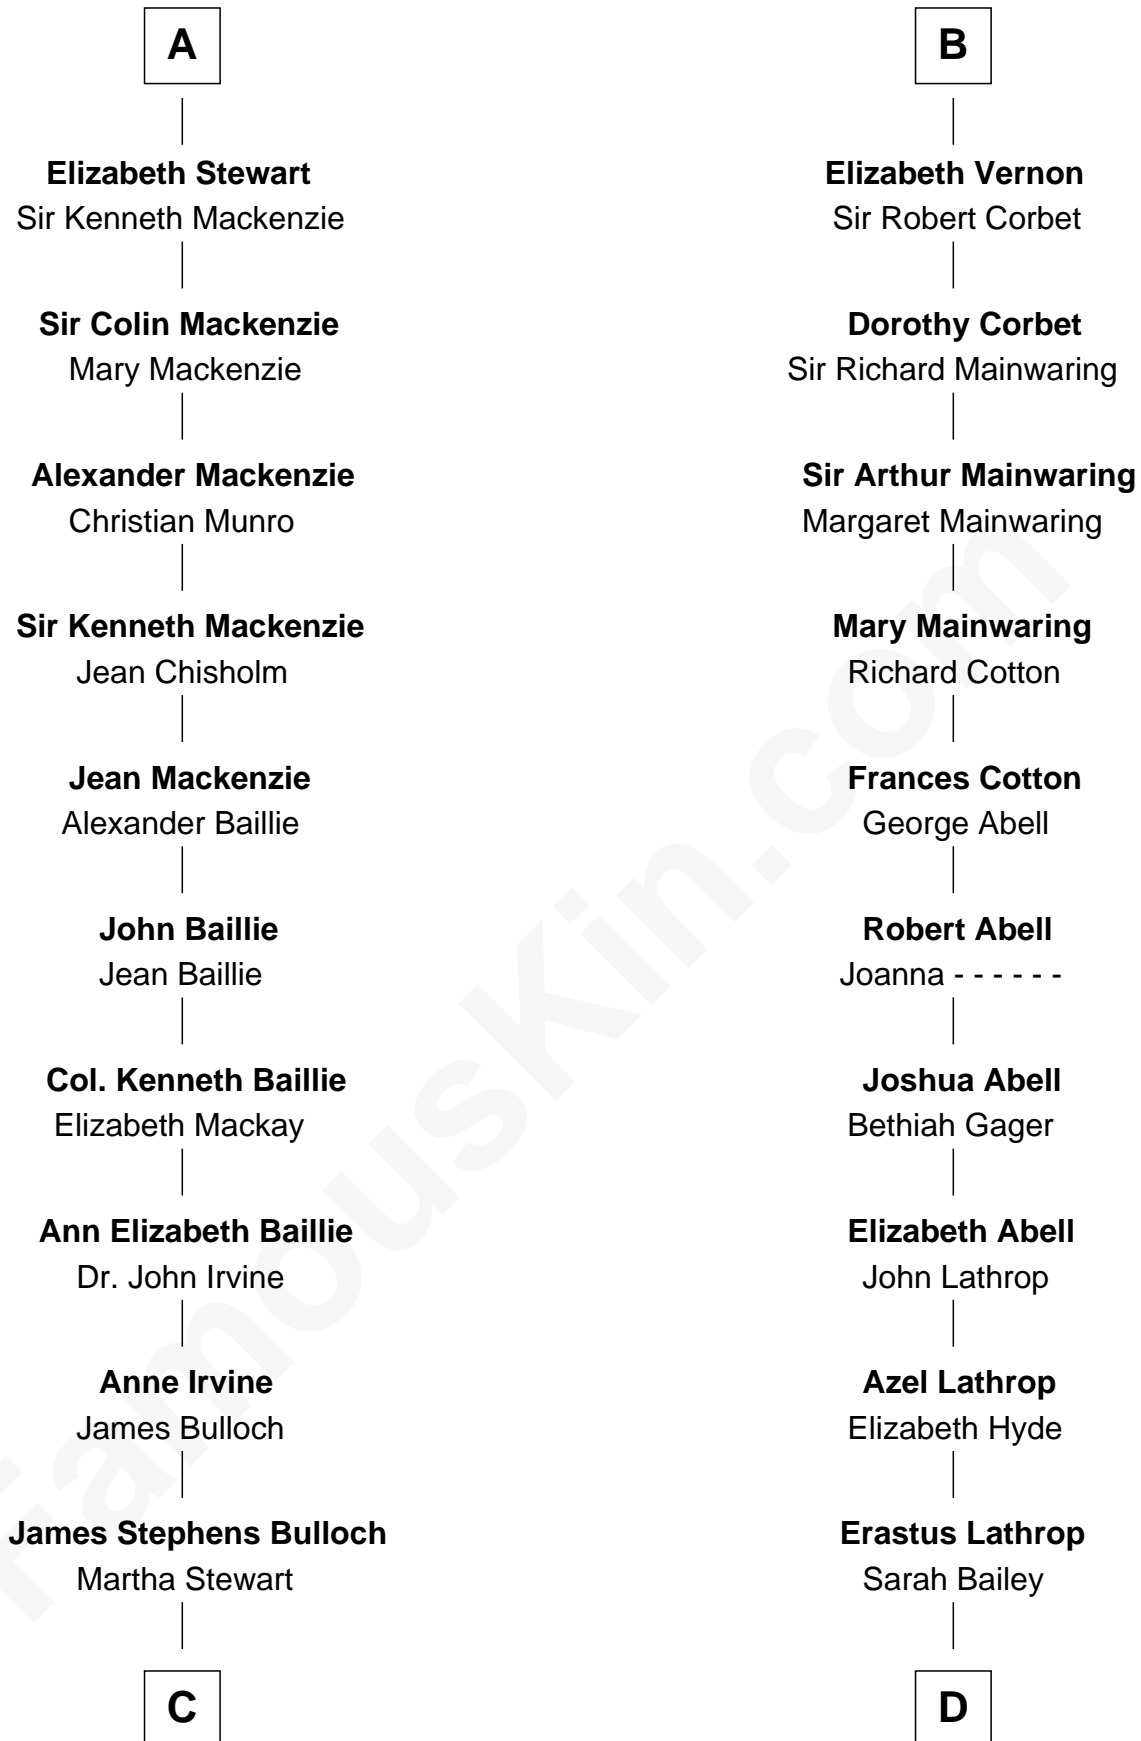

FamousKin.com
Relationship Chart of
Theodore Roosevelt
26th U.S. President

18th cousin 1 time removed of
Marjorie Post
Founder of General Foods

C

Martha Bulloch
Theodore Roosevelt

Theodore Roosevelt
26th U.S. President

D

Caroline Cushman Lathrop
Charles Rollin Post

Charles William Post
Elle Letitia Merriweather

Marjorie Post
Founder of General Foods

FamousKin.com