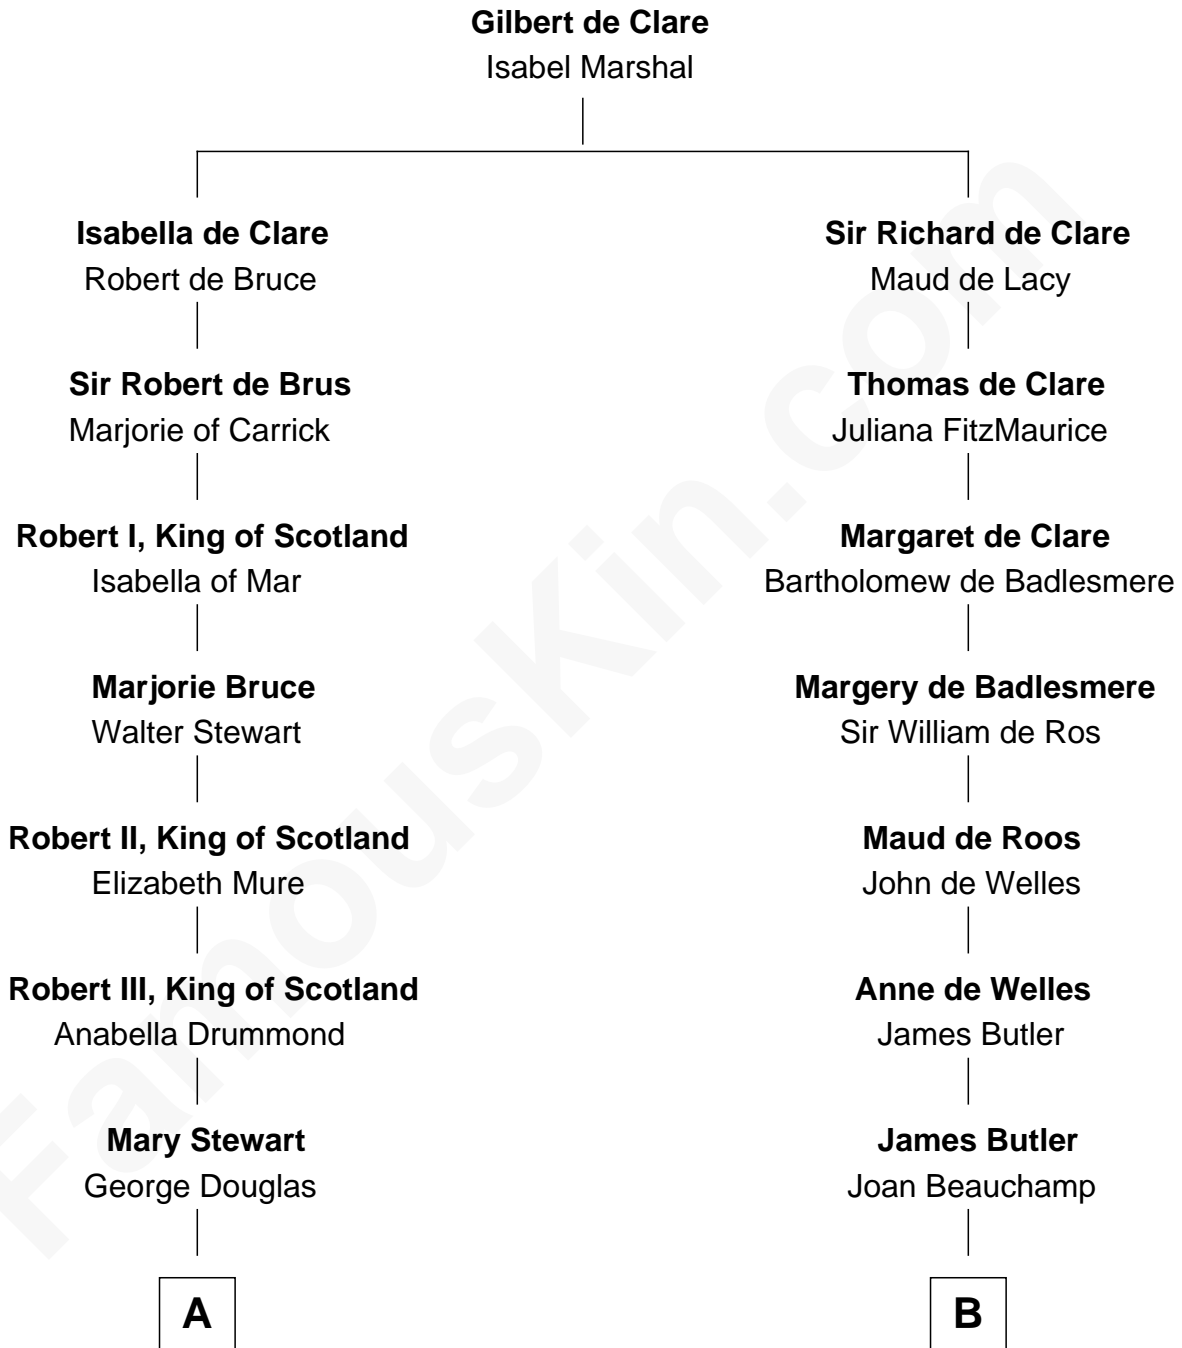

FamousKin.com
Relationship Chart of
Theodore Roosevelt
26th U.S. President

20th cousin 1 time removed of
Marjorie Post
Founder of General Foods

C

Anne Irvine
James Bulloch

James Stephens Bulloch
Martha Stewart

Martha Bulloch
Theodore Roosevelt

Theodore Roosevelt
26th U.S. President

D

Azel Lathrop
Elizabeth Hyde

Erastus Lathrop
Sarah Bailey

Caroline Cushman Lathrop
Charles Rollin Post

Charles William Post
Elle Letitia Merriweather