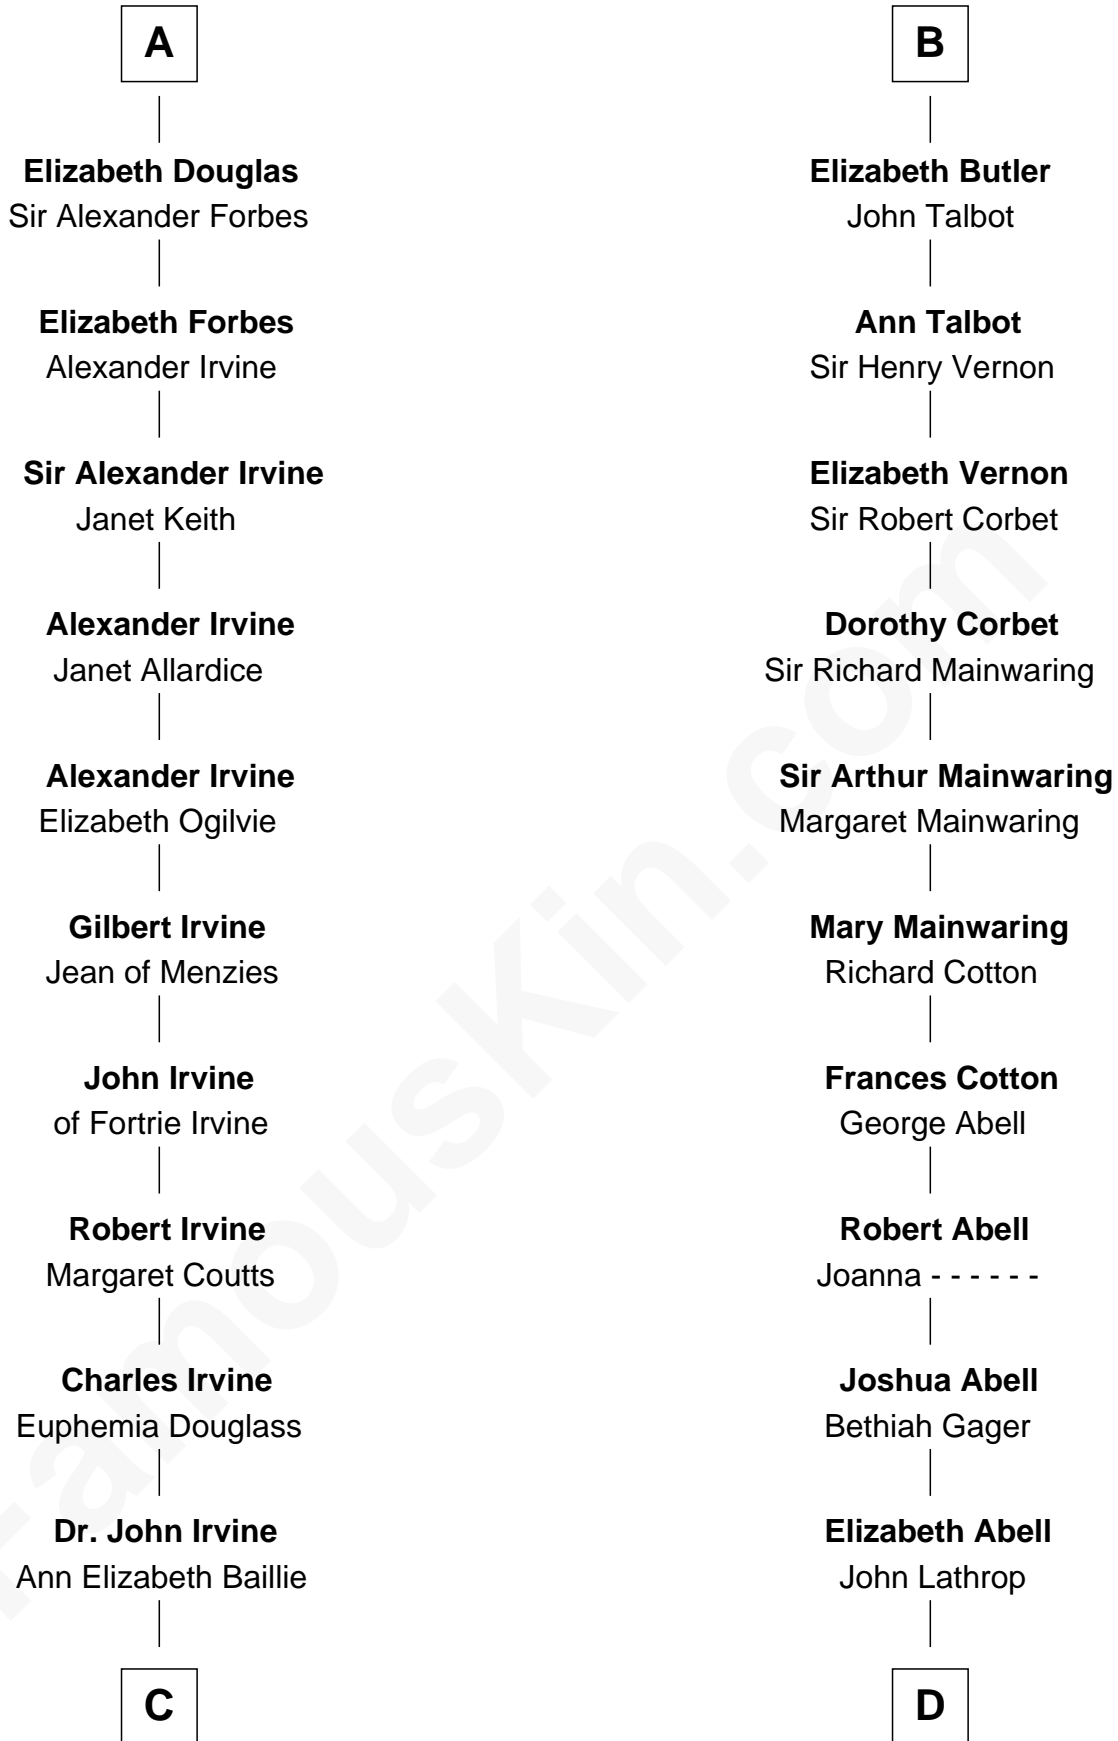

FamousKin.com
Relationship Chart of
Theodore Roosevelt
26th U.S. President

20th cousin 1 time removed of
Marjorie Post
Founder of General Foods

C

Anne Irvine
James Bulloch

James Stephens Bulloch
Martha Stewart

Martha Bulloch
Theodore Roosevelt

Theodore Roosevelt
26th U.S. President

D

Azel Lathrop
Elizabeth Hyde

Erastus Lathrop
Sarah Bailey

Caroline Cushman Lathrop
Charles Rollin Post

Charles William Post
Elle Letitia Merriweather