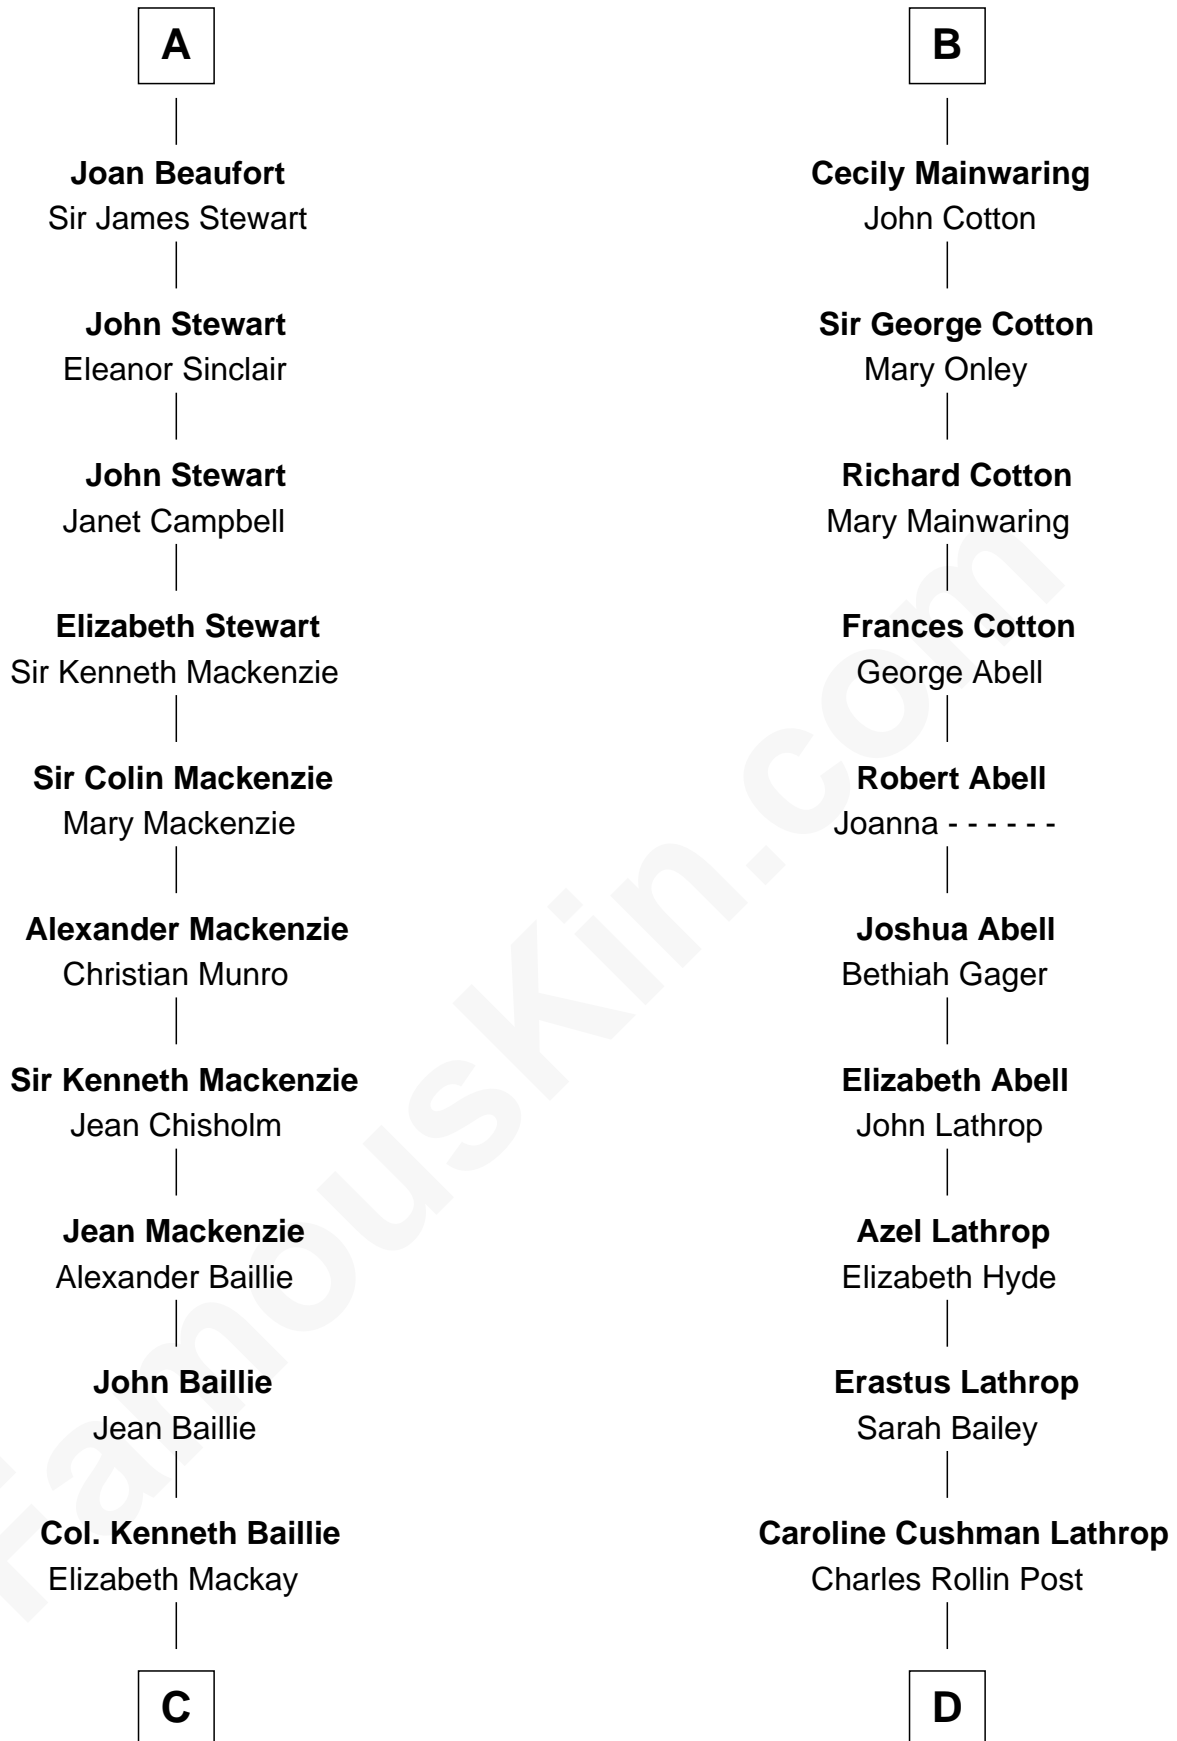

FamousKin.com
Relationship Chart of
Theodore Roosevelt
26th U.S. President

18th cousin 3 times removed of
Marjorie Post
Founder of General Foods

C

Ann Elizabeth Baillie

Dr. John Irvine

Anne Irvine

James Bulloch

James Stephens Bulloch

Martha Stewart

Martha Bulloch

Theodore Roosevelt

Theodore Roosevelt

26th U.S. President

D

Charles William Post