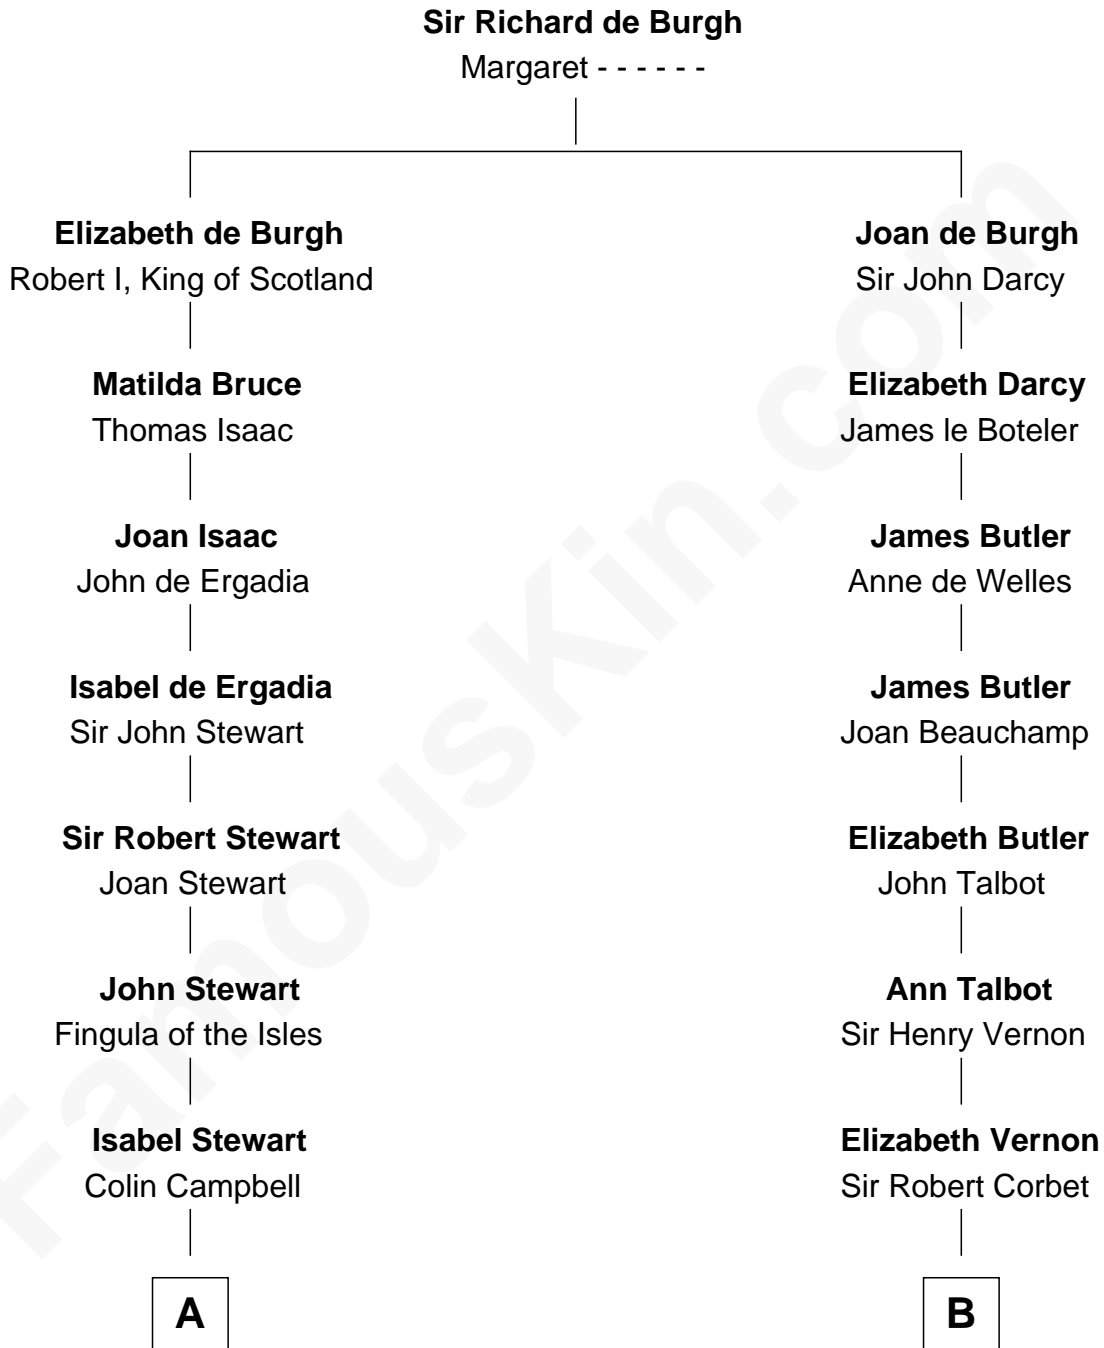

FamousKin.com
Relationship Chart of
Theodore Roosevelt
26th U.S. President

18th cousin 2 times removed of
Marjorie Post
Founder of General Foods

C

Anne Irvine
James Bulloch

James Stephens Bulloch
Martha Stewart

Martha Bulloch
Theodore Roosevelt

Theodore Roosevelt
26th U.S. President

D

Charles William Post
Elle Letitia Merriweather

Marjorie Post
Founder of General Foods

FamousKin.com