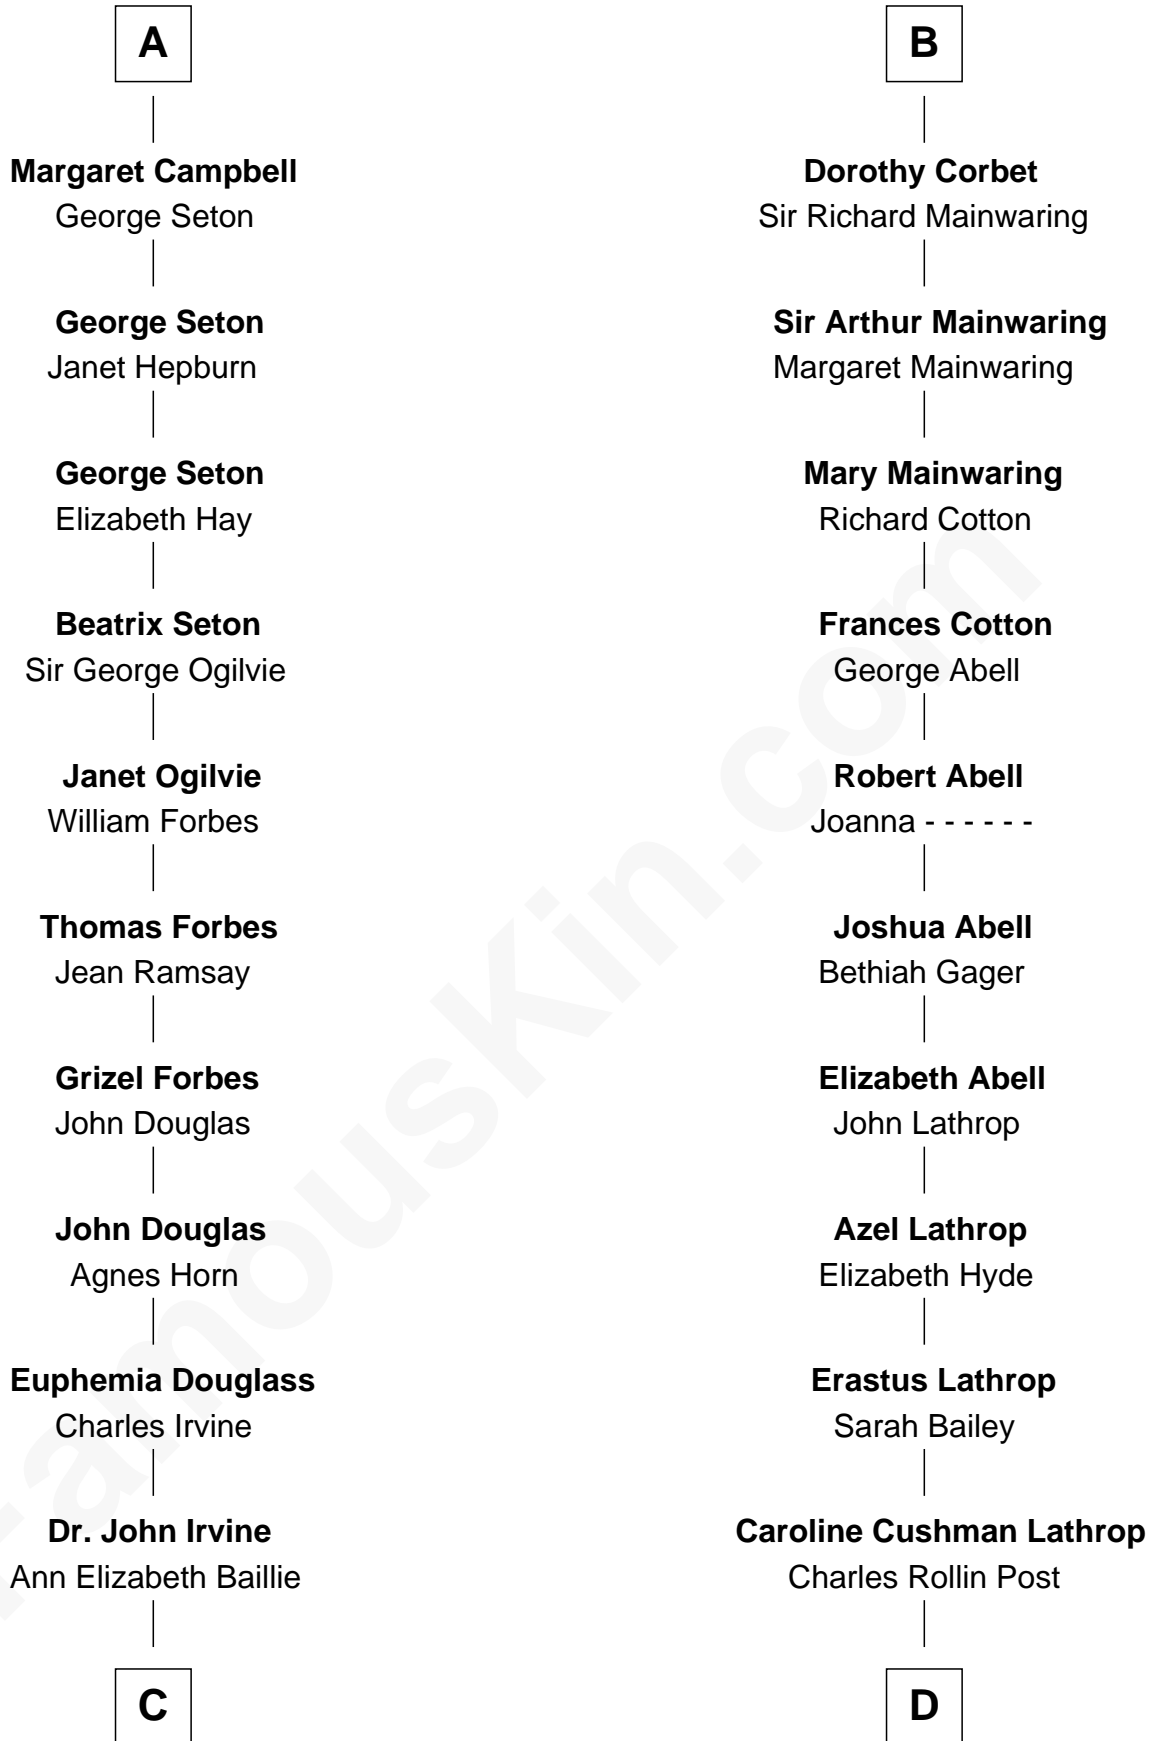

FamousKin.com
Relationship Chart of
Theodore Roosevelt
26th U.S. President

18th cousin 2 times removed of
Marjorie Post
Founder of General Foods

C

Anne Irvine
James Bulloch

James Stephens Bulloch
Martha Stewart

Martha Bulloch
Theodore Roosevelt

Theodore Roosevelt
26th U.S. President

D

Charles William Post
Elle Letitia Merriweather

Marjorie Post
Founder of General Foods

FamousKin.com