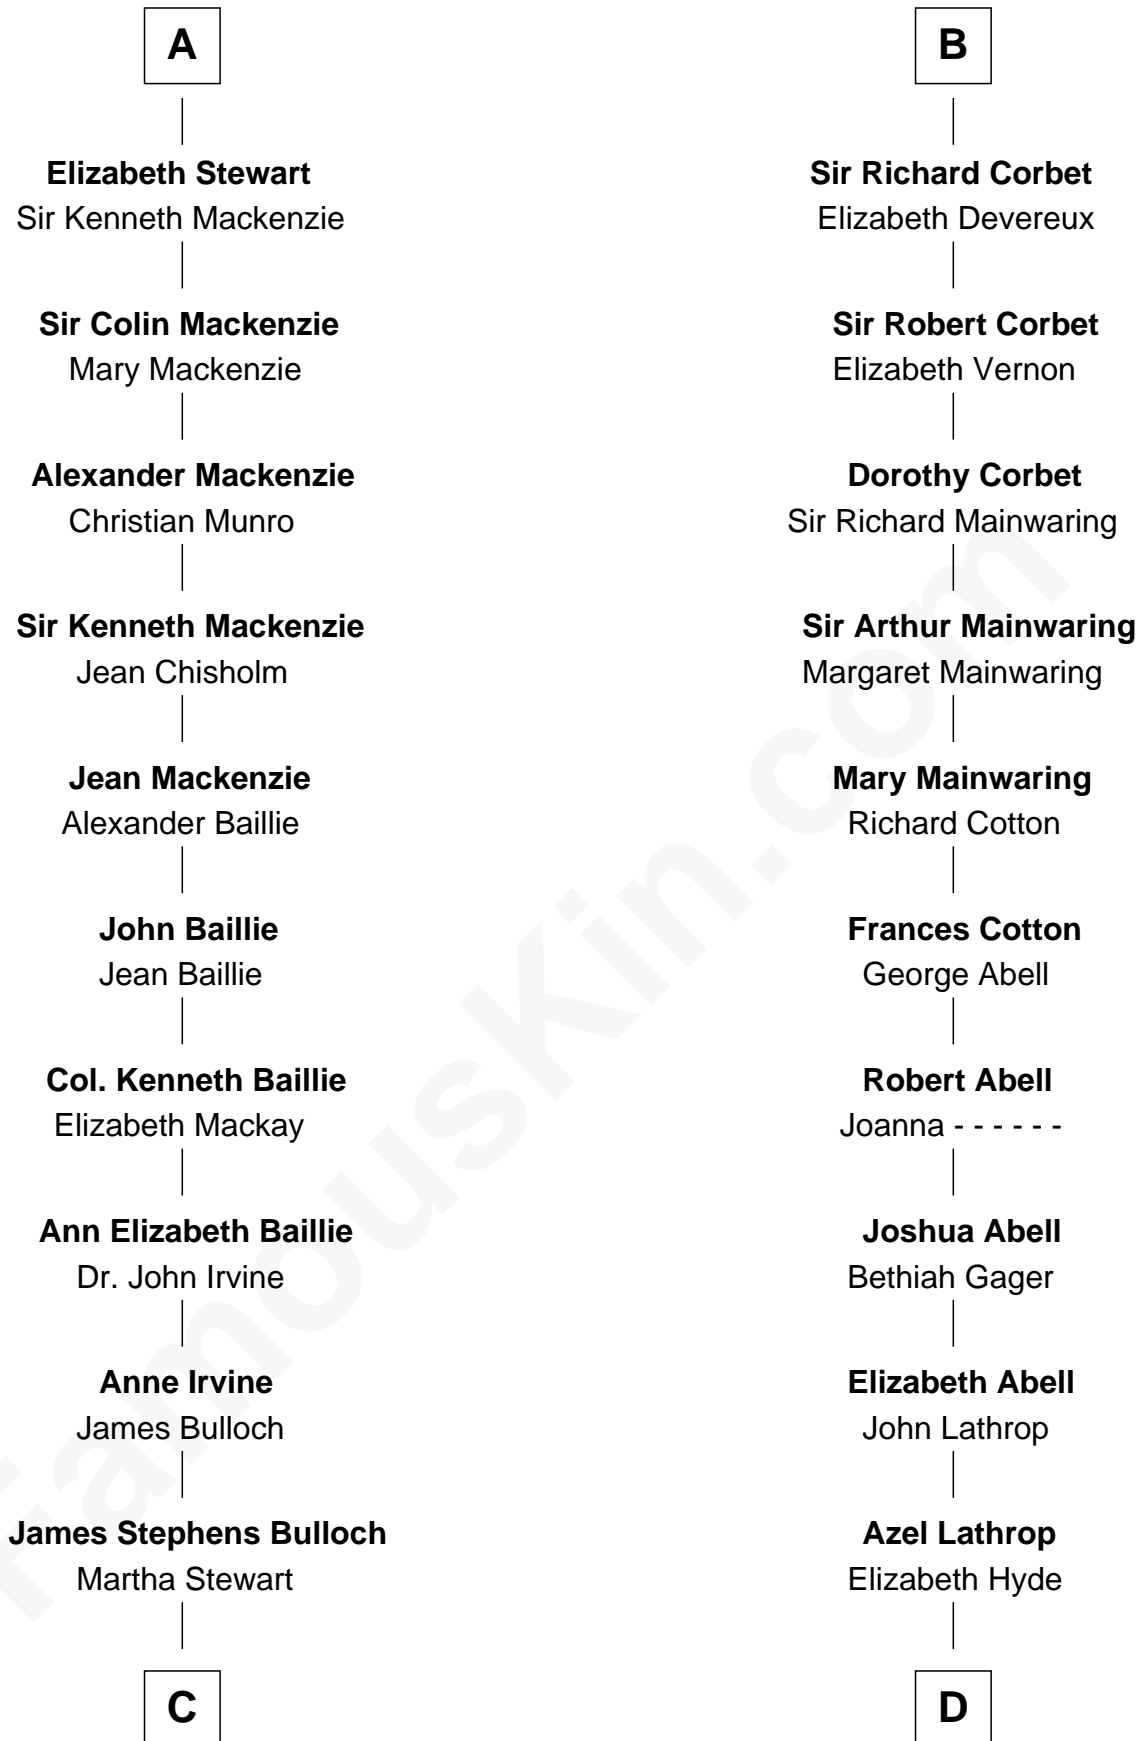

**FamousKin.com**  
**Relationship Chart of**  
**Theodore Roosevelt**  
*26th U.S. President*

**18th cousin 2 times removed of**  
**Marjorie Post**  
*Founder of General Foods*

**C**

**Martha Bulloch**  
Theodore Roosevelt

**Theodore Roosevelt**  
*26th U.S. President*

**D**

**Erastus Lathrop**  
Sarah Bailey

**Caroline Cushman Lathrop**  
Charles Rollin Post

**Charles William Post**  
Elle Letitia Merriweather

**Marjorie Post**  
*Founder of General Foods*