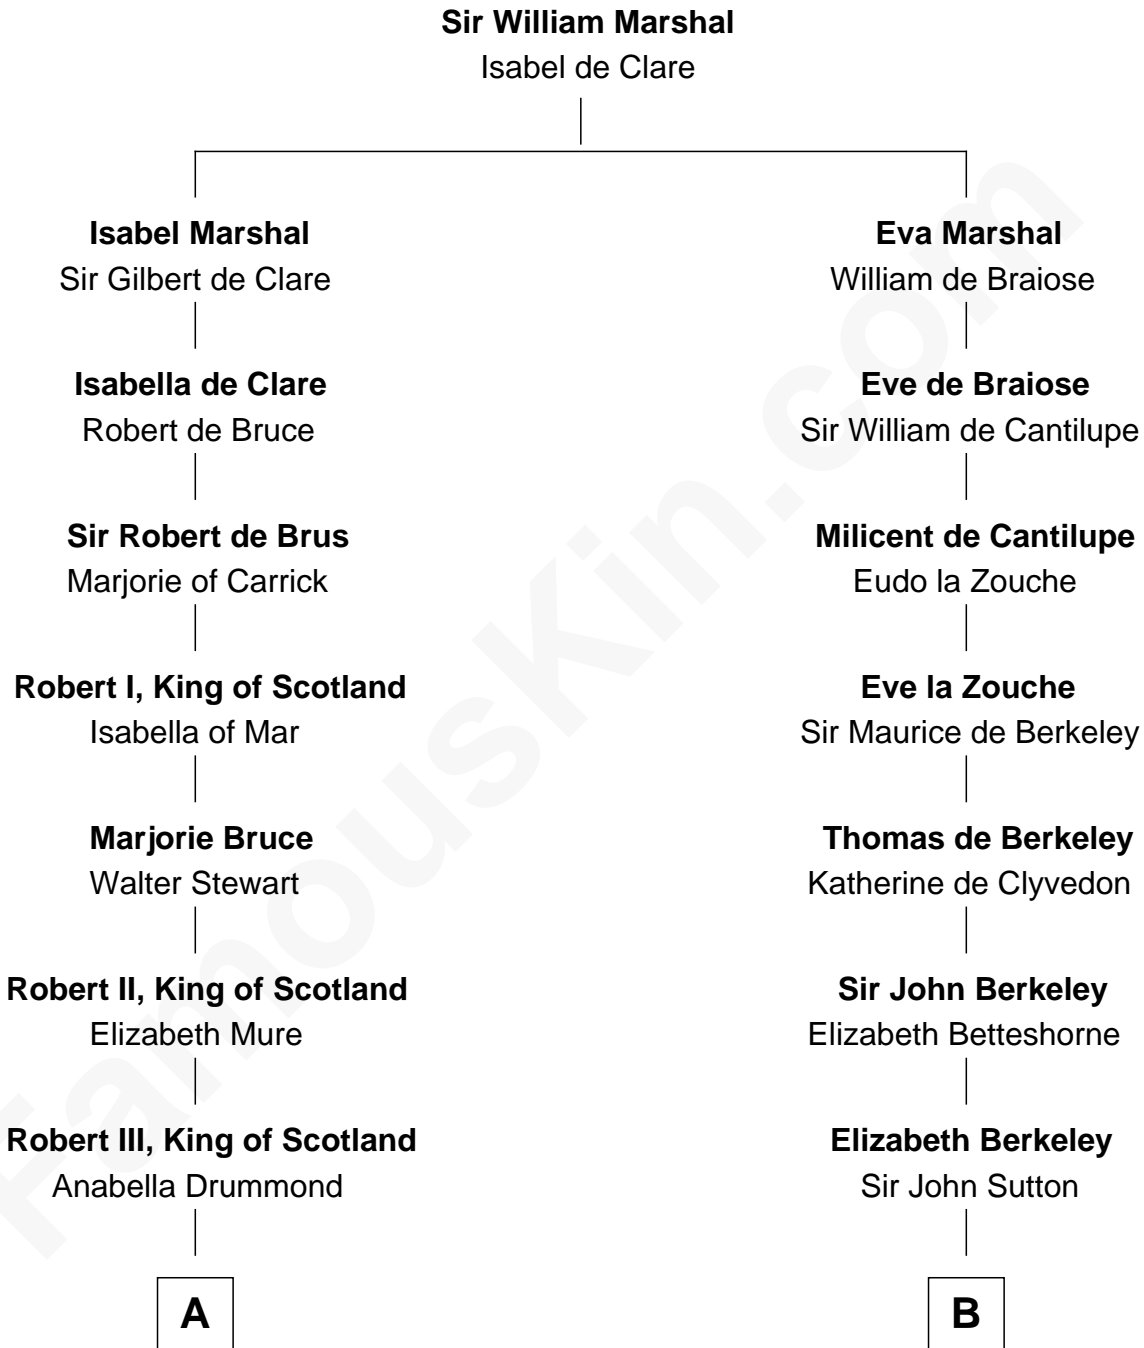

**FamousKin.com**  
**Relationship Chart of**  
**Theodore Roosevelt**  
*26th U.S. President*

**19th cousin 2 times removed of**  
**Marjorie Post**  
*Founder of General Foods*

**C**

**Dr. John Irvine**  
Ann Elizabeth Baillie

**Anne Irvine**  
James Bulloch

**James Stephens Bulloch**  
Martha Stewart

**Martha Bulloch**  
Theodore Roosevelt

**Theodore Roosevelt**  
*26th U.S. President*

**D**

**Caroline Cushman Lathrop**  
Charles Rollin Post

**Charles William Post**  
Elle Letitia Merriweather

**Marjorie Post**  
*Founder of General Foods*