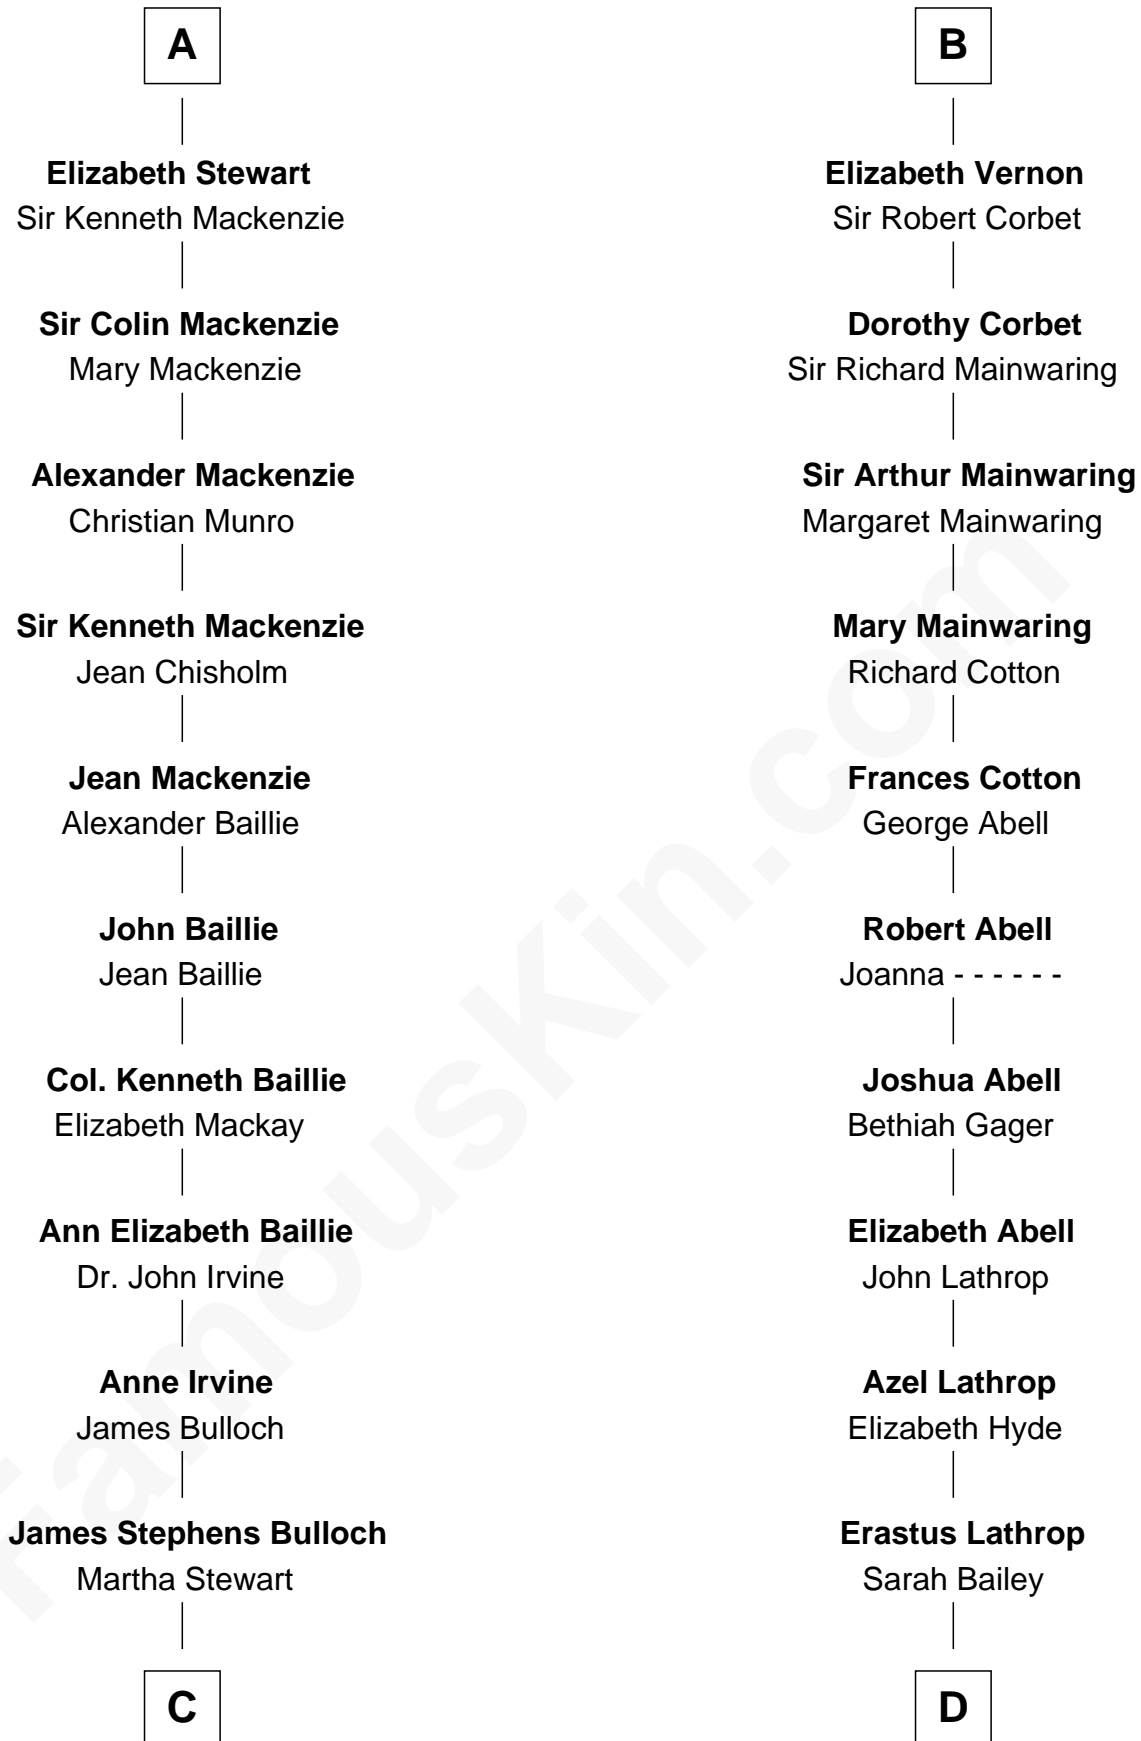

FamousKin.com Relationship Chart of

Theodore Roosevelt

26th U.S. President

18th cousin of

C. W. Post

Founder of Post Cereals

C

Martha Bulloch
Theodore Roosevelt

Theodore Roosevelt
26th U.S. President

D

Caroline Cushman Lathrop
Charles Rollin Post

C. W. Post
Founder of Post Cereals

FamousKin.com