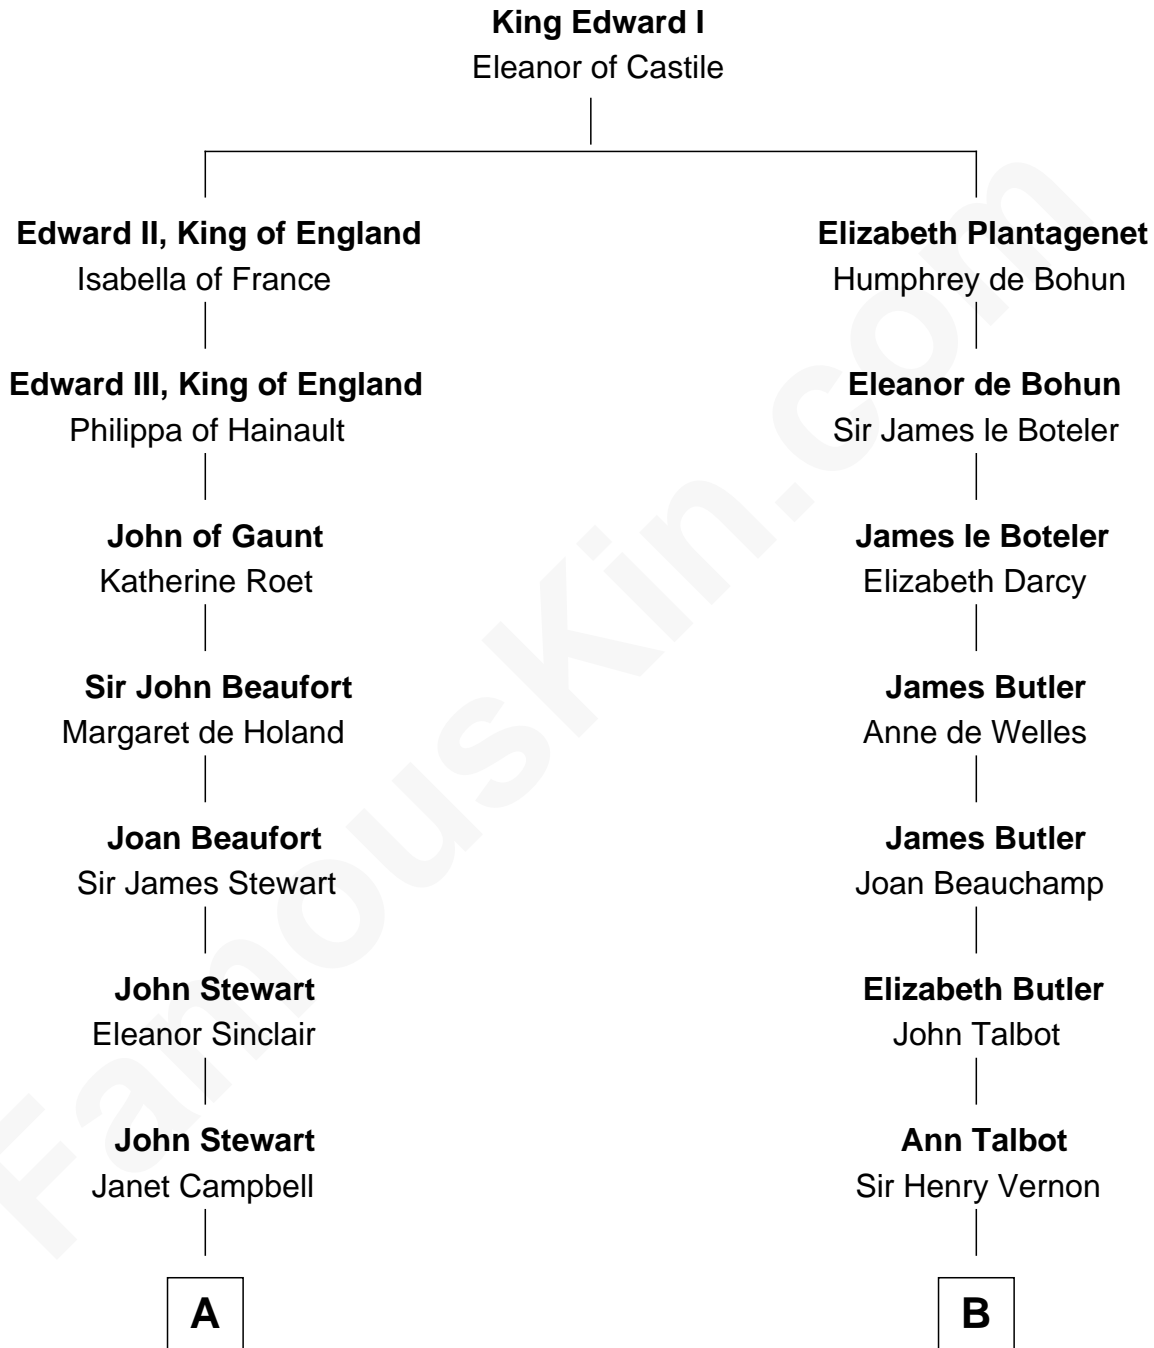

FamousKin.com Relationship Chart of

Theodore Roosevelt

26th U.S. President

18th cousin of

C. W. Post

Founder of Post Cereals

C

Martha Bulloch
Theodore Roosevelt

Theodore Roosevelt
26th U.S. President

D

Caroline Cushman Lathrop
Charles Rollin Post

C. W. Post
Founder of Post Cereals

FamousKin.com