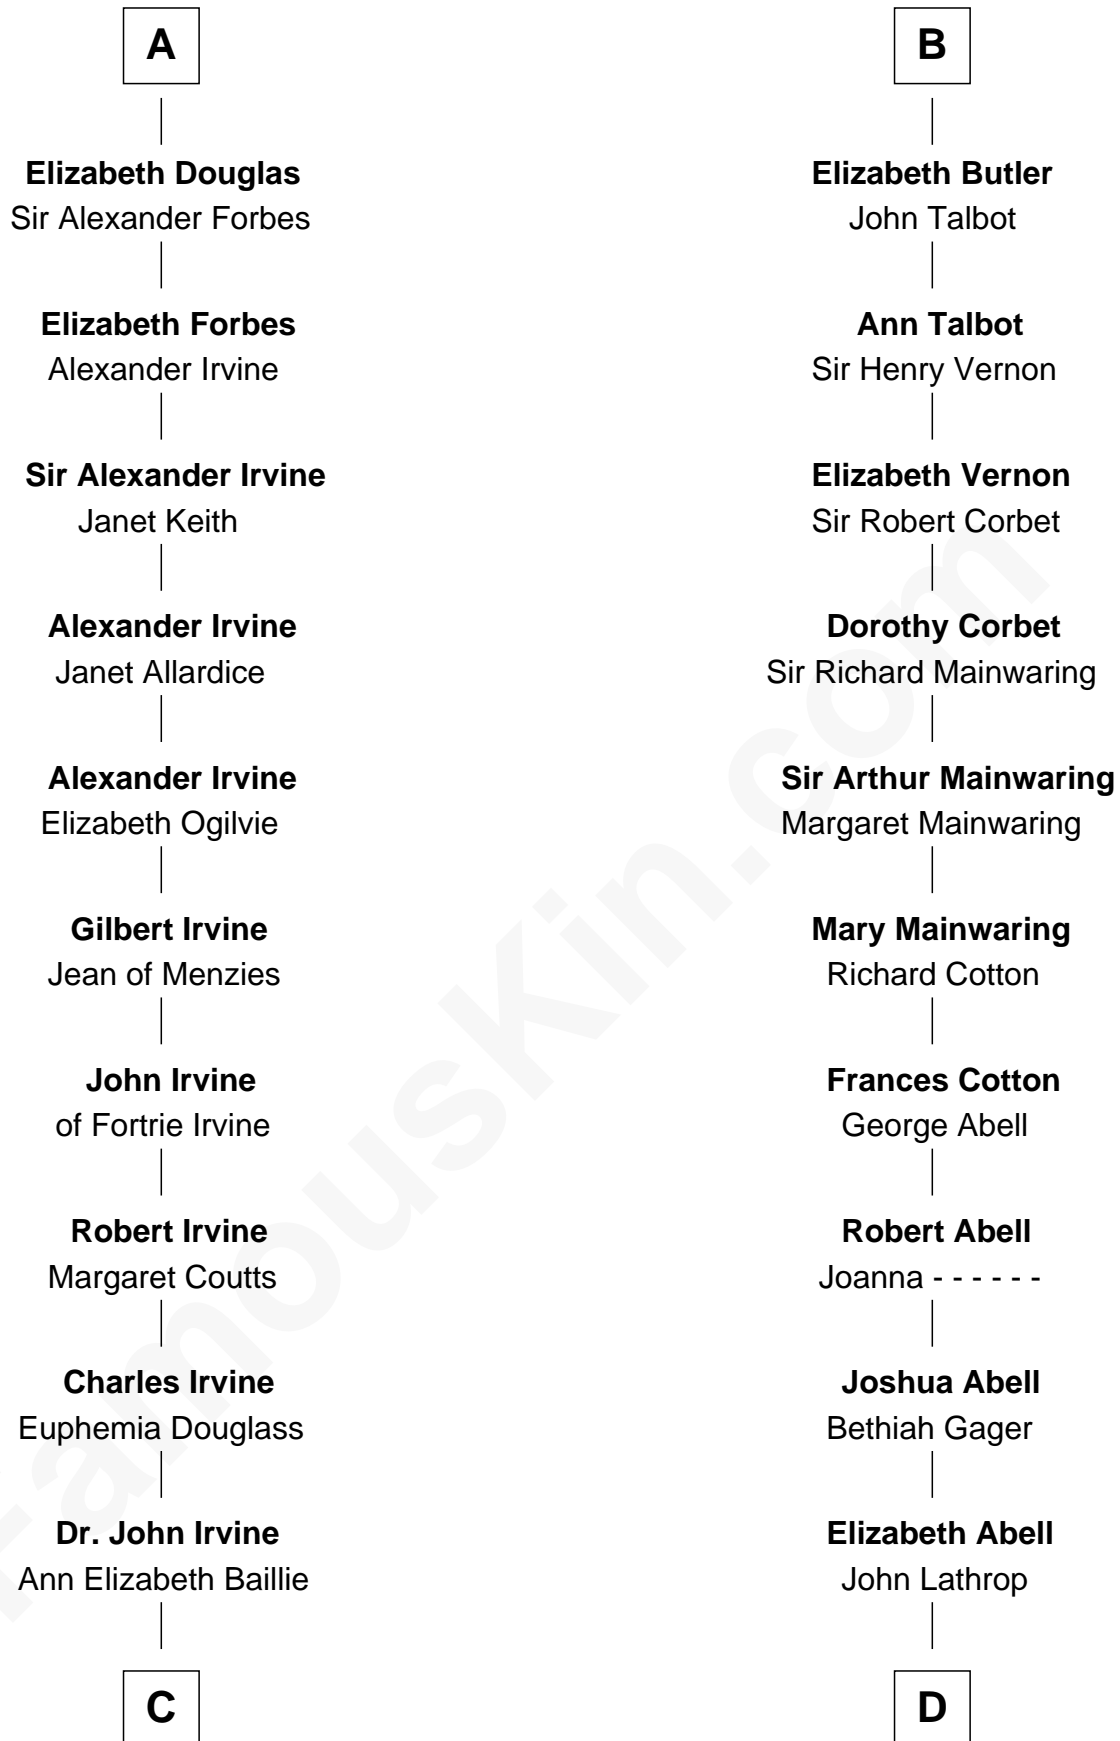

FamousKin.com Relationship Chart of

Theodore Roosevelt

26th U.S. President

20th cousin of

C. W. Post

Founder of Post Cereals

Gilbert de Clare

Isabel Marshal

C

Anne Irvine
James Bulloch

James Stephens Bulloch
Martha Stewart

Martha Bulloch
Theodore Roosevelt

Theodore Roosevelt
26th U.S. President

D

Azel Lathrop
Elizabeth Hyde

Erastus Lathrop
Sarah Bailey