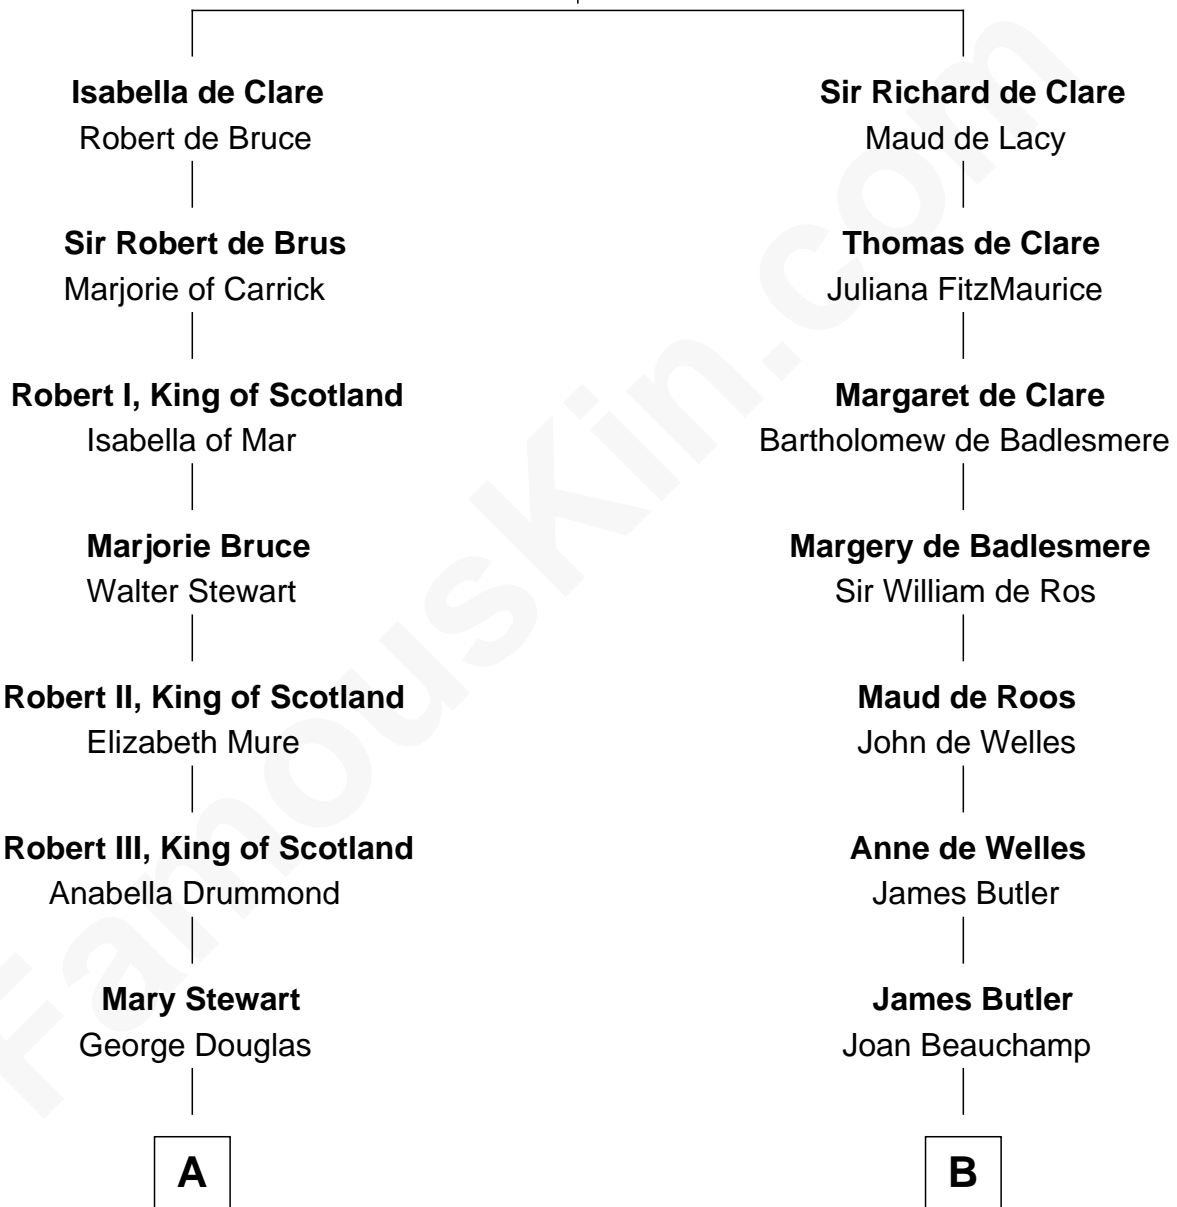

FamousKin.com Relationship Chart of

Theodore Roosevelt

26th U.S. President

20th cousin of

C. W. Post

Founder of Post Cereals

Gilbert de Clare

Isabel Marshal

C

Anne Irvine
James Bulloch

James Stephens Bulloch
Martha Stewart

Martha Bulloch
Theodore Roosevelt

Theodore Roosevelt
26th U.S. President

D

Azel Lathrop
Elizabeth Hyde

Erastus Lathrop
Sarah Bailey