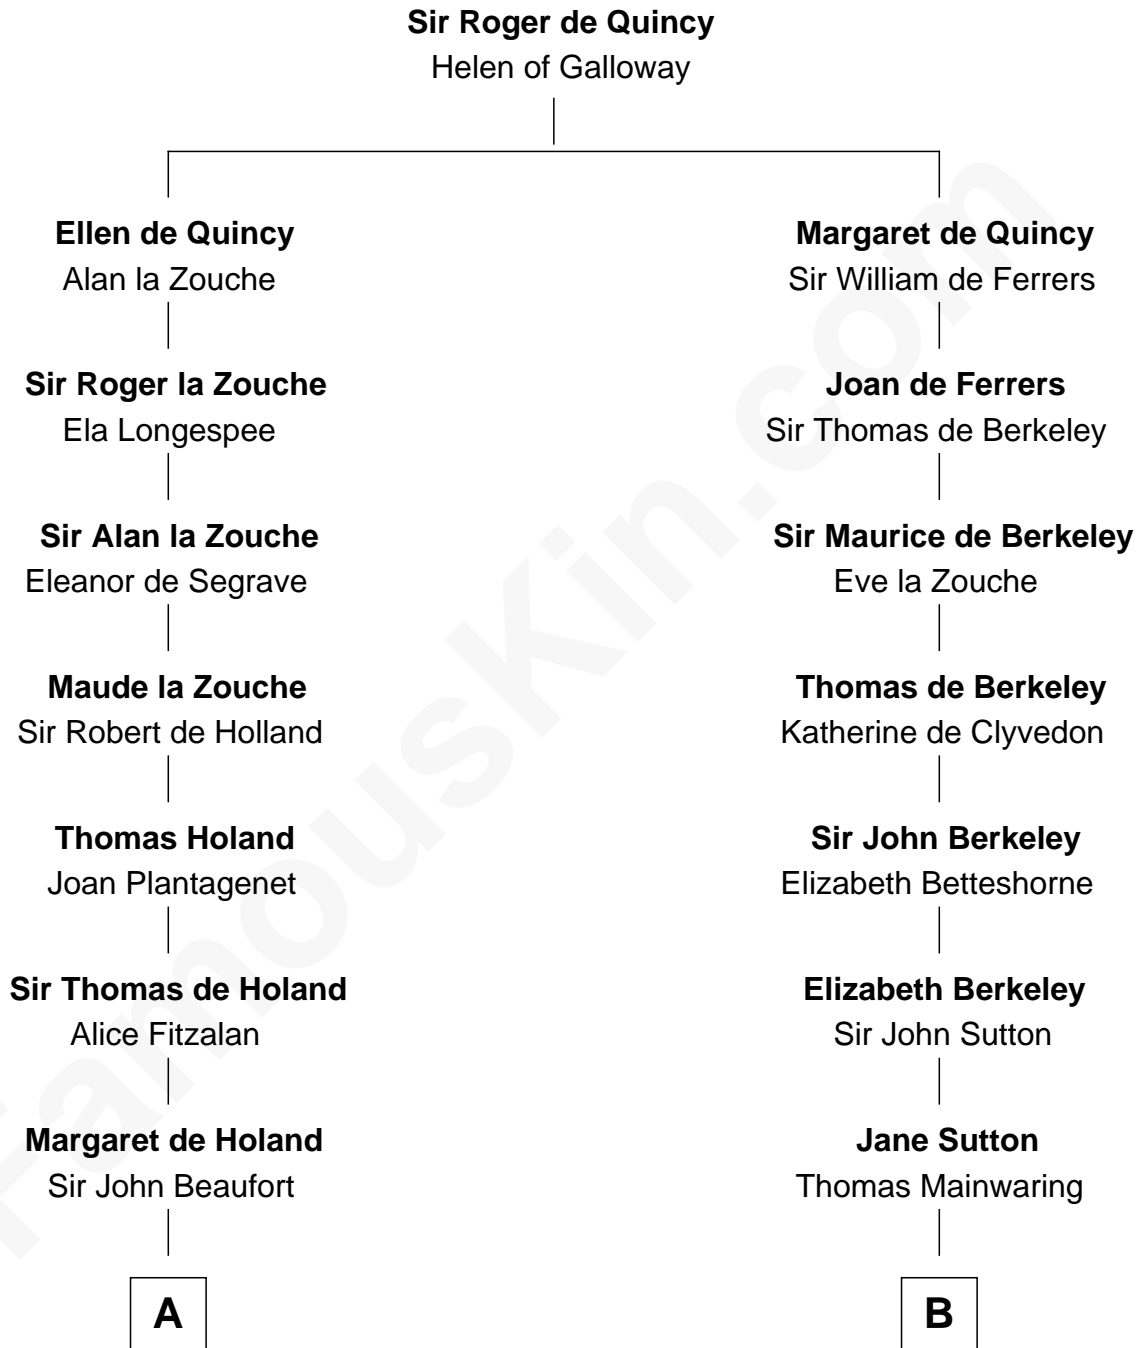

**FamousKin.com**  
**Relationship Chart of**  
**Theodore Roosevelt**  
*26th U.S. President*

**17th cousin 4 times removed of**  
**C. W. Post**  
*Founder of Post Cereals*

**C**

Ann Elizabeth Baillie

Dr. John Irvine

Anne Irvine

James Bulloch

James Stephens Bulloch

Martha Stewart

Martha Bulloch

Theodore Roosevelt

Theodore Roosevelt

*26th U.S. President*