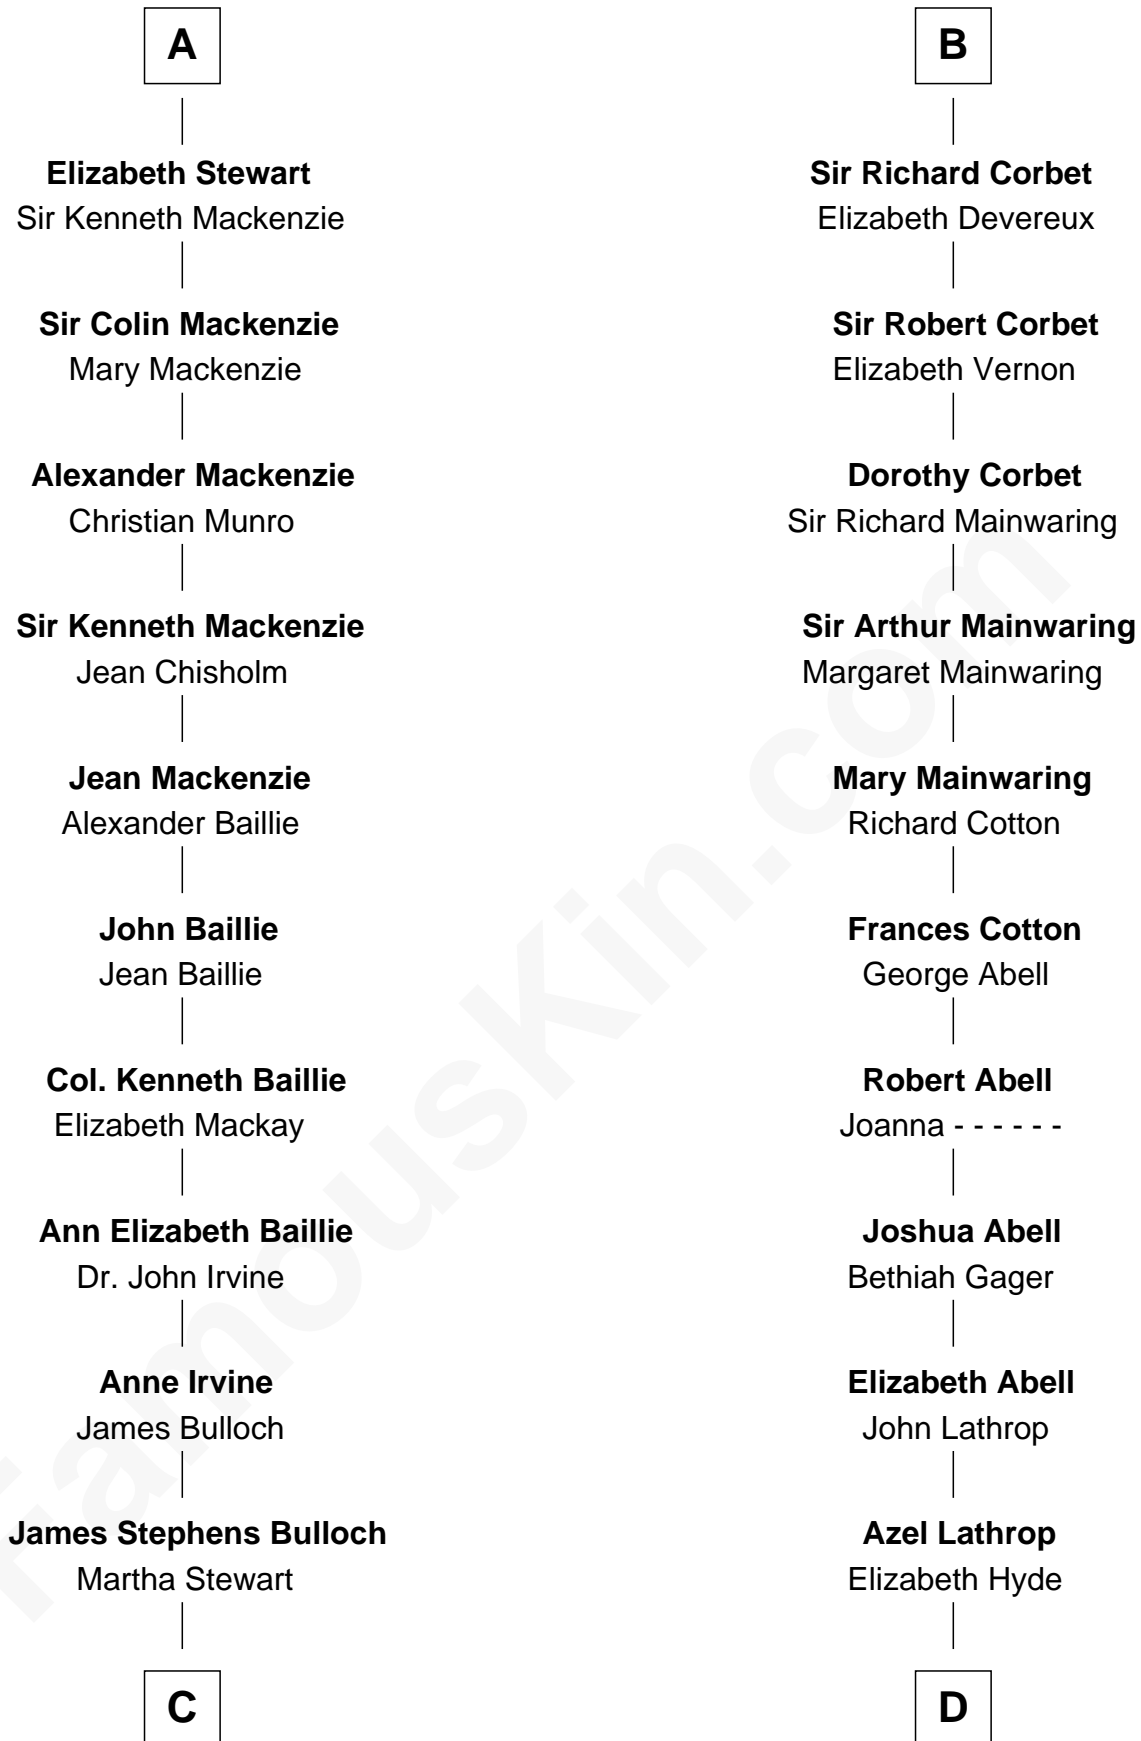

**FamousKin.com**  
**Relationship Chart of**  
**Theodore Roosevelt**  
*26th U.S. President*

**18th cousin 1 time removed of**  
**C. W. Post**  
*Founder of Post Cereals*

**C**

**Martha Bulloch**  
Theodore Roosevelt

**Theodore Roosevelt**  
*26th U.S. President*

**D**

**Erastus Lathrop**  
Sarah Bailey

**Caroline Cushman Lathrop**  
Charles Rollin Post

**C. W. Post**  
*Founder of Post Cereals*

FamousKin.com