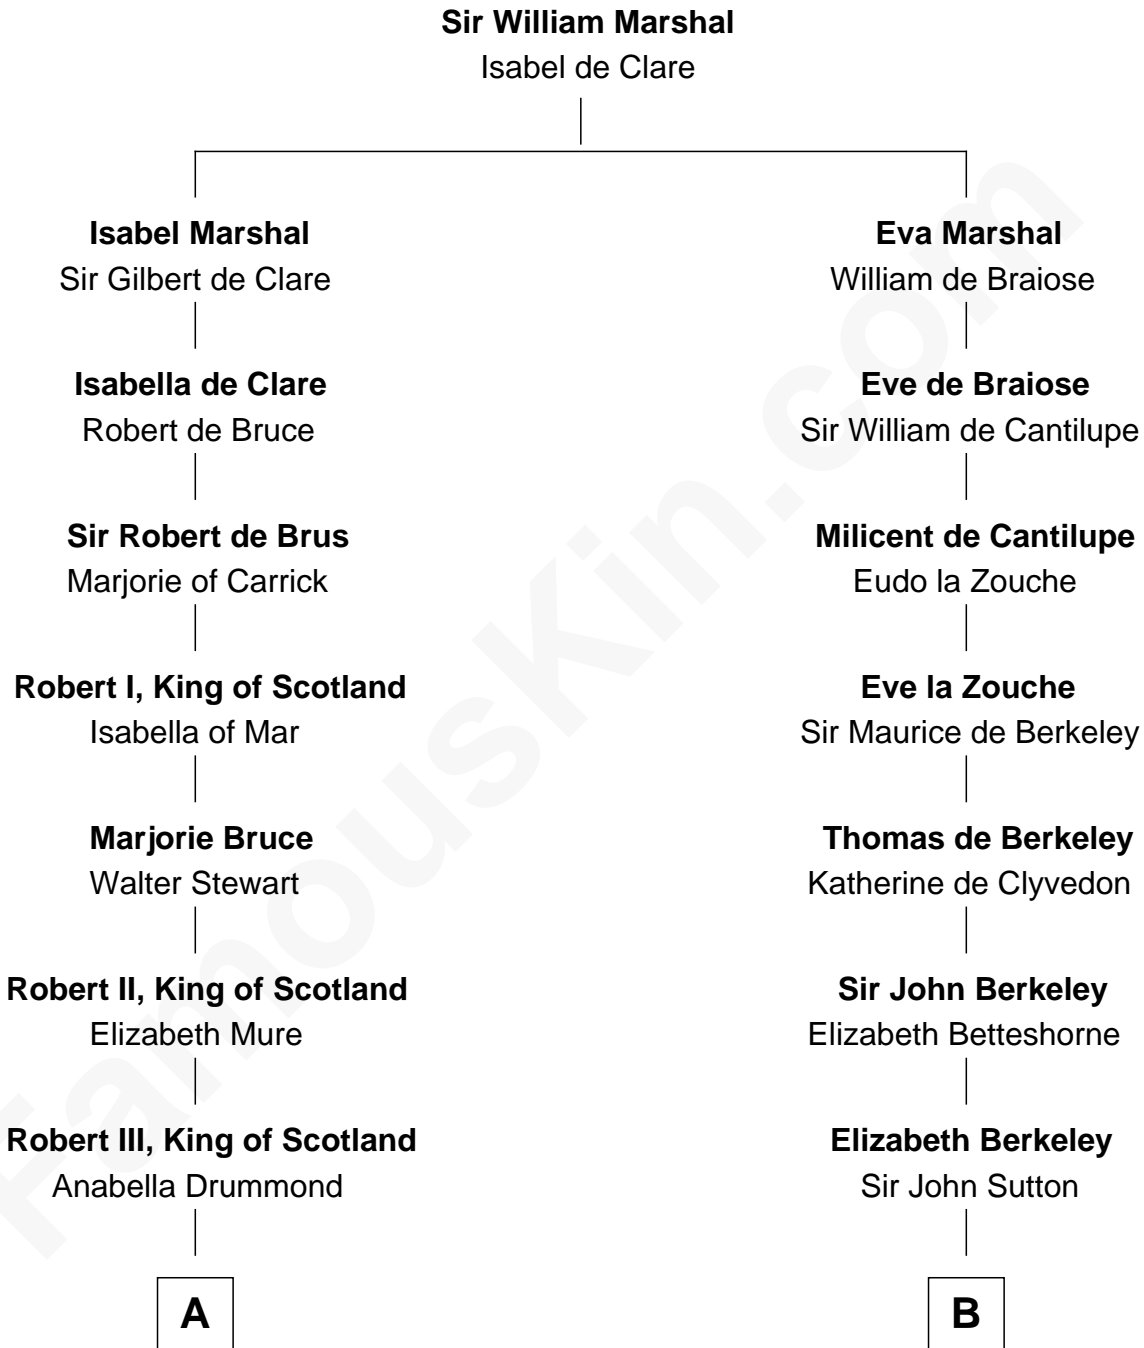

FamousKin.com
Relationship Chart of
Theodore Roosevelt
26th U.S. President

18th cousin 3 times removed of
C. W. Post
Founder of Post Cereals

C

Dr. John Irvine
Ann Elizabeth Baillie

Anne Irvine
James Bulloch

James Stephens Bulloch
Martha Stewart

Martha Bulloch
Theodore Roosevelt

Theodore Roosevelt
26th U.S. President

D

Caroline Cushman Lathrop
Charles Rollin Post

C. W. Post
Founder of Post Cereals

FamousKin.com