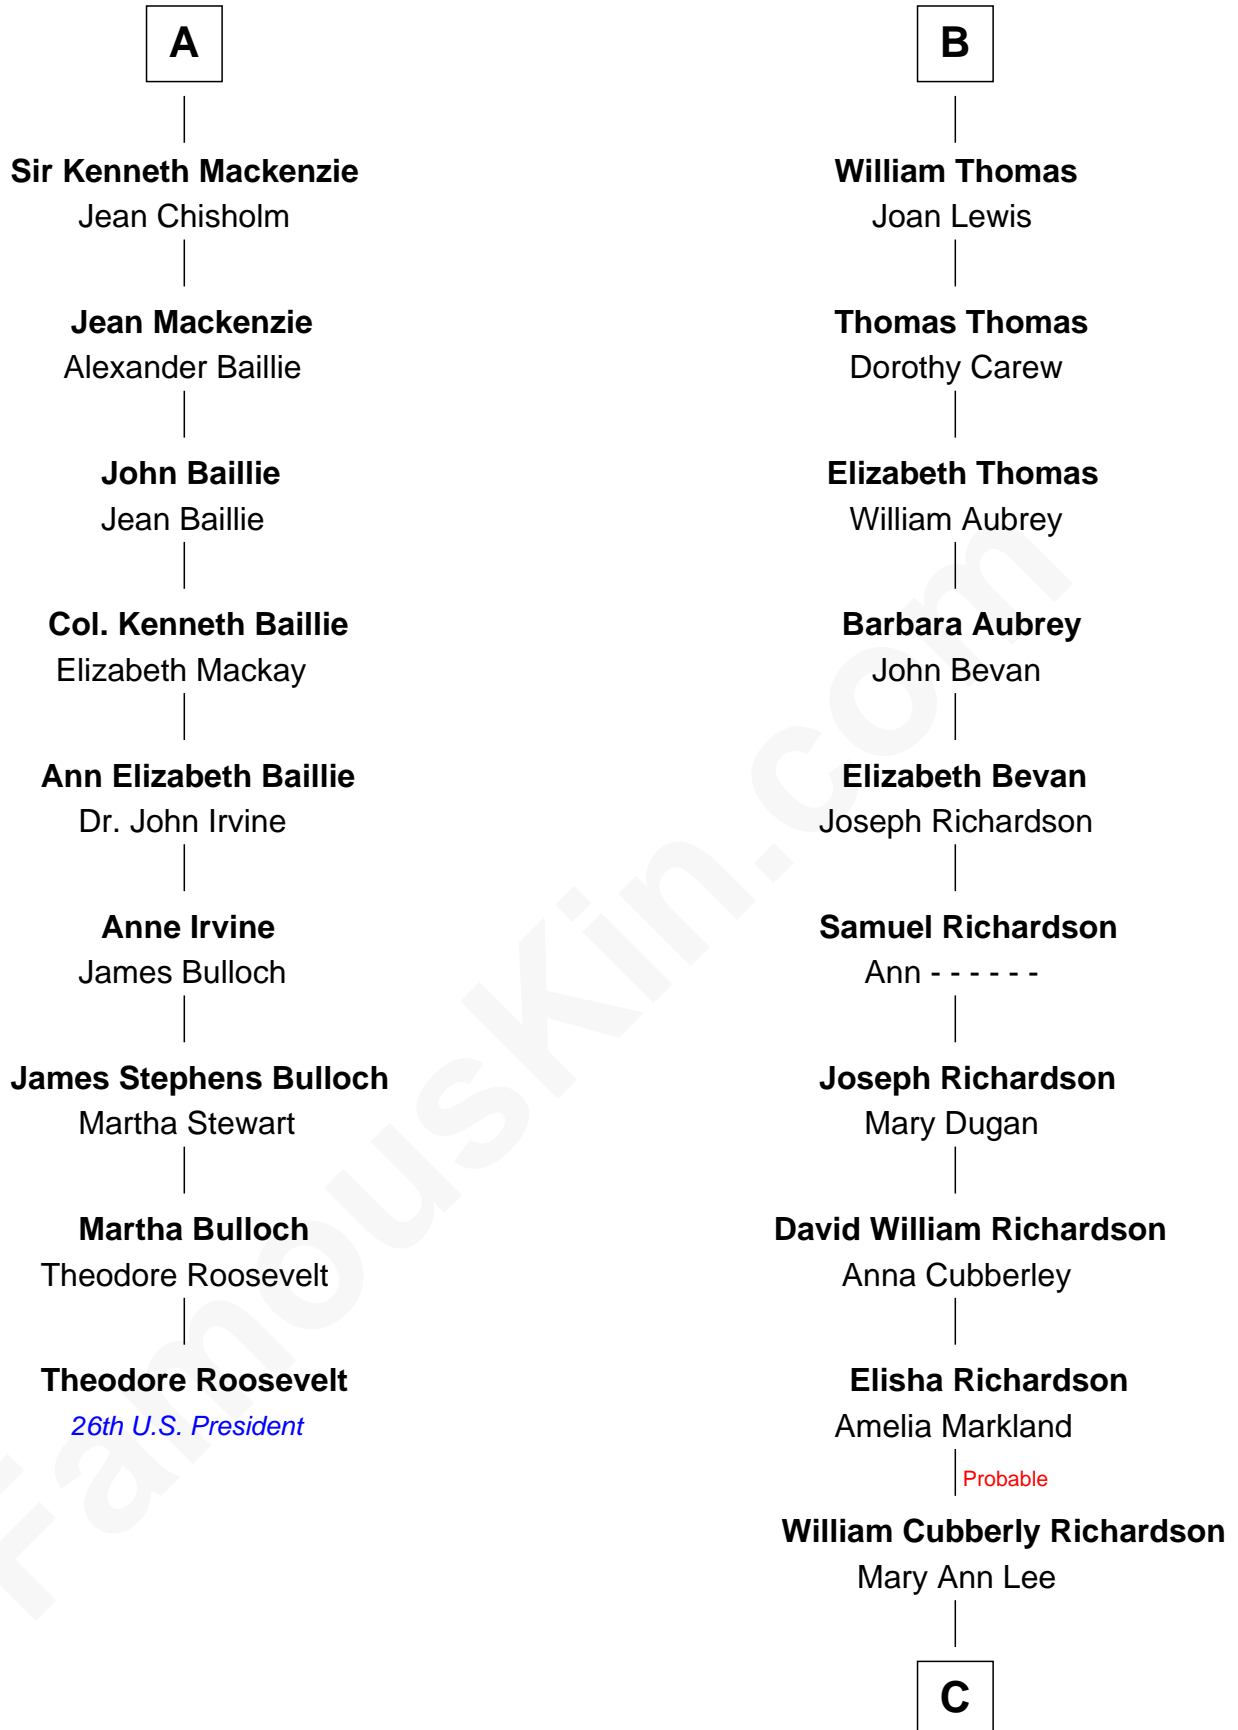

**FamousKin.com**  
**Relationship Chart of**  
**Theodore Roosevelt**  
*26th U.S. President*

**15th cousin 5 times removed of**  
**Sally Ride**  
*1st American Woman in Space*

**C**

**Charles Everroad Richardson**

Blanche Gibson

**Jennie Mae Richardson**

Thomas Vernam Ride

**Dale Burdell Ride**

Carol Joyce Anderson

**Sally Ride**

*1st American Woman in Space*

FamousKin.com