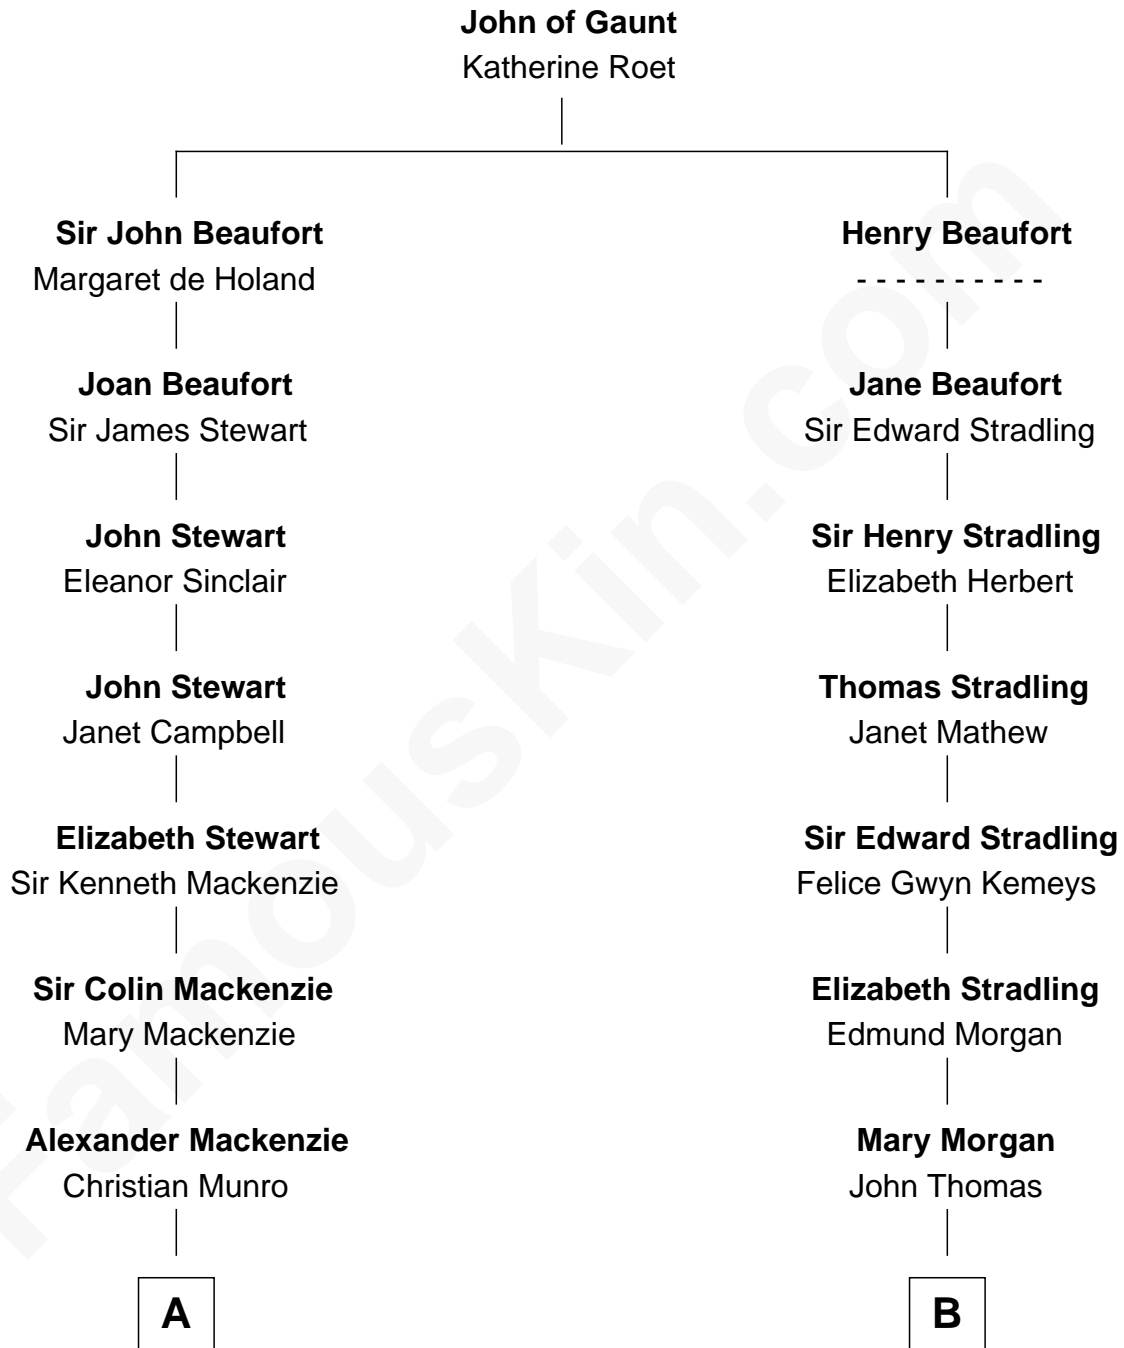

**FamousKin.com**  
**Relationship Chart of**  
**Theodore Roosevelt**  
*26th U.S. President*

**15th cousin 5 times removed of**  
**Sally Ride**  
*1st American Woman in Space*

**C**

**Charles Everroad Richardson**

Blanche Gibson

**Jennie Mae Richardson**

Thomas Vernam Ride

**Dale Burdell Ride**

Carol Joyce Anderson

**Sally Ride**

*1st American Woman in Space*

FamousKin.com