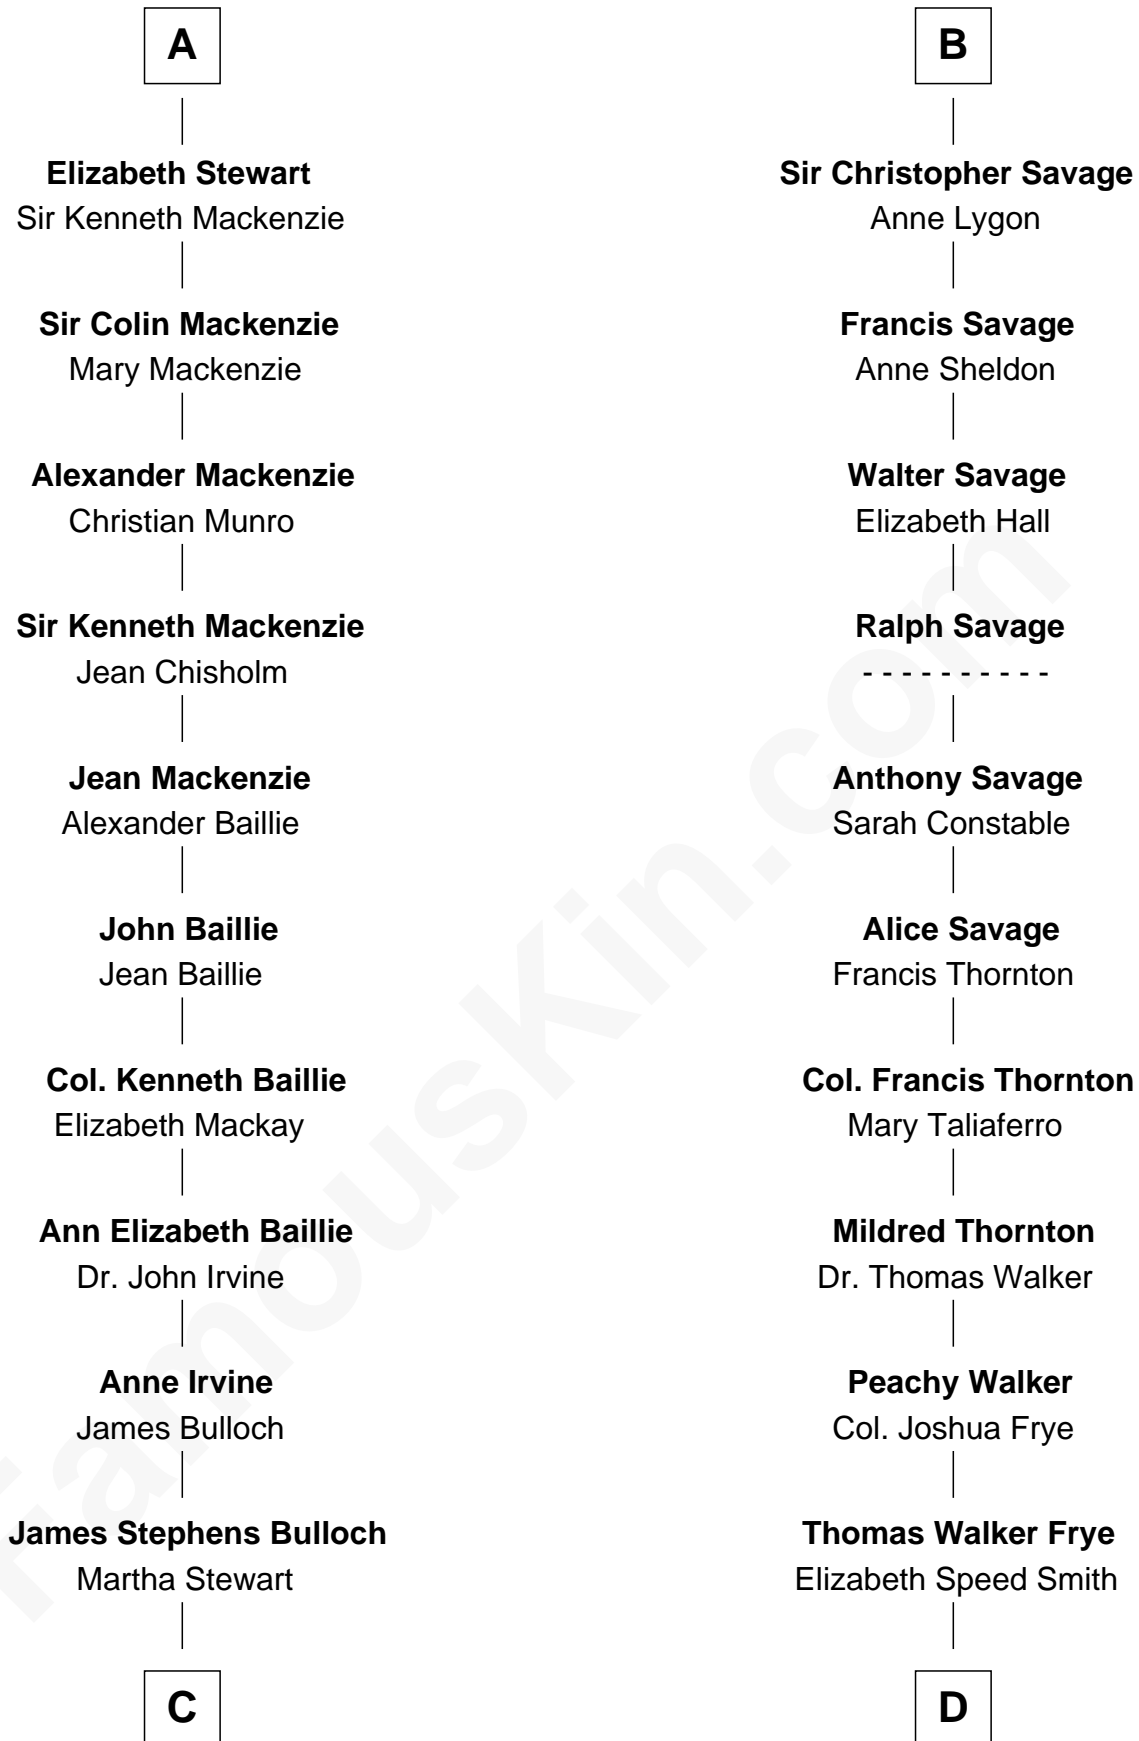

FamousKin.com
Relationship Chart of
Theodore Roosevelt
26th U.S. President

18th cousin 3 times removed of
Adlai Stevenson III
U.S. Senator from Illinois

C

Martha Bulloch
Theodore Roosevelt

Theodore Roosevelt
26th U.S. President

D

Mary Peachy Frye
Rev. Lewis Warner Green

Letitia Green
Adlai Ewing Stevenson

Lewis Green Stevenson
Helen Louise Davis

Adlai Ewing Stevenson
Ellen Borden

Adlai Stevenson III
U.S. Senator from Illinois

FamousKin.com