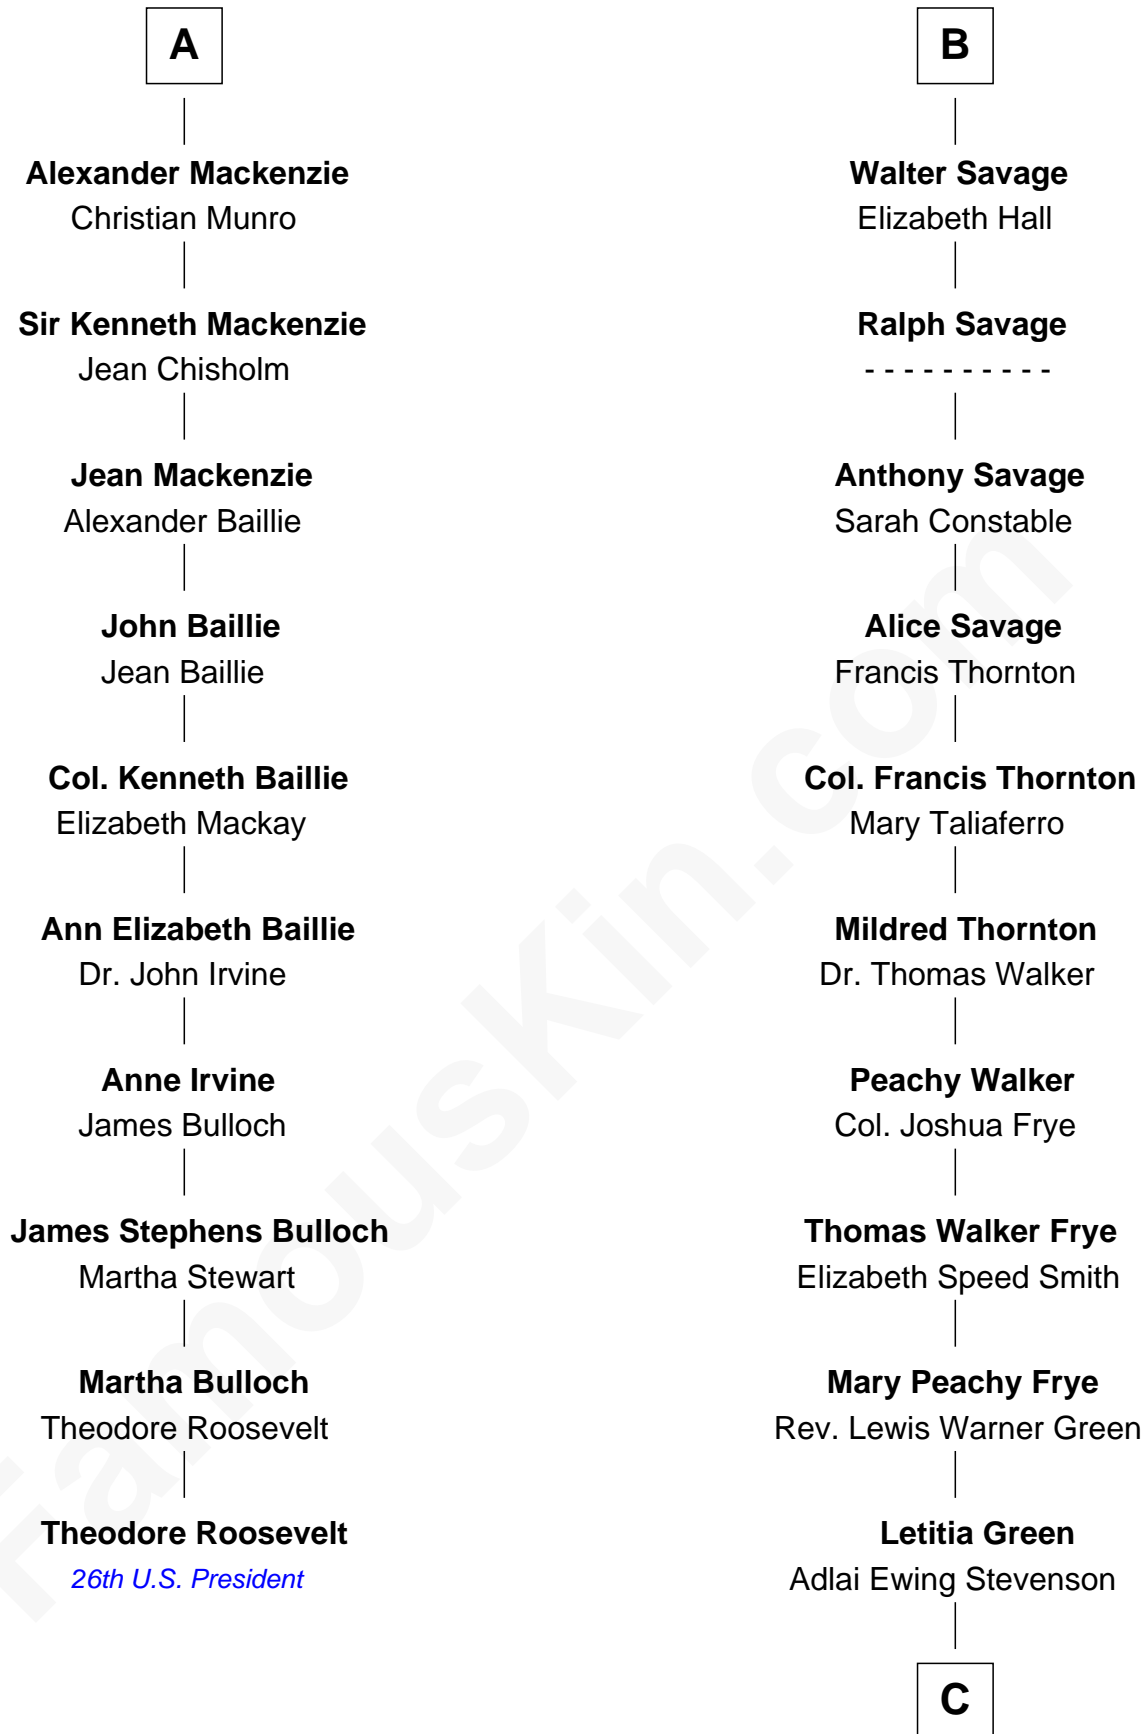

**FamousKin.com**  
**Relationship Chart of**  
**Theodore Roosevelt**  
*26th U.S. President*

**16th cousin 3 times removed of**  
**Adlai Stevenson III**  
*U.S. Senator from Illinois*

**C**

—  
**Lewis Green Stevenson**

Helen Louise Davis

—  
**Adlai Ewing Stevenson**

Ellen Borden

—  
**Adlai Stevenson III**

*U.S. Senator from Illinois*

FamousKin.com