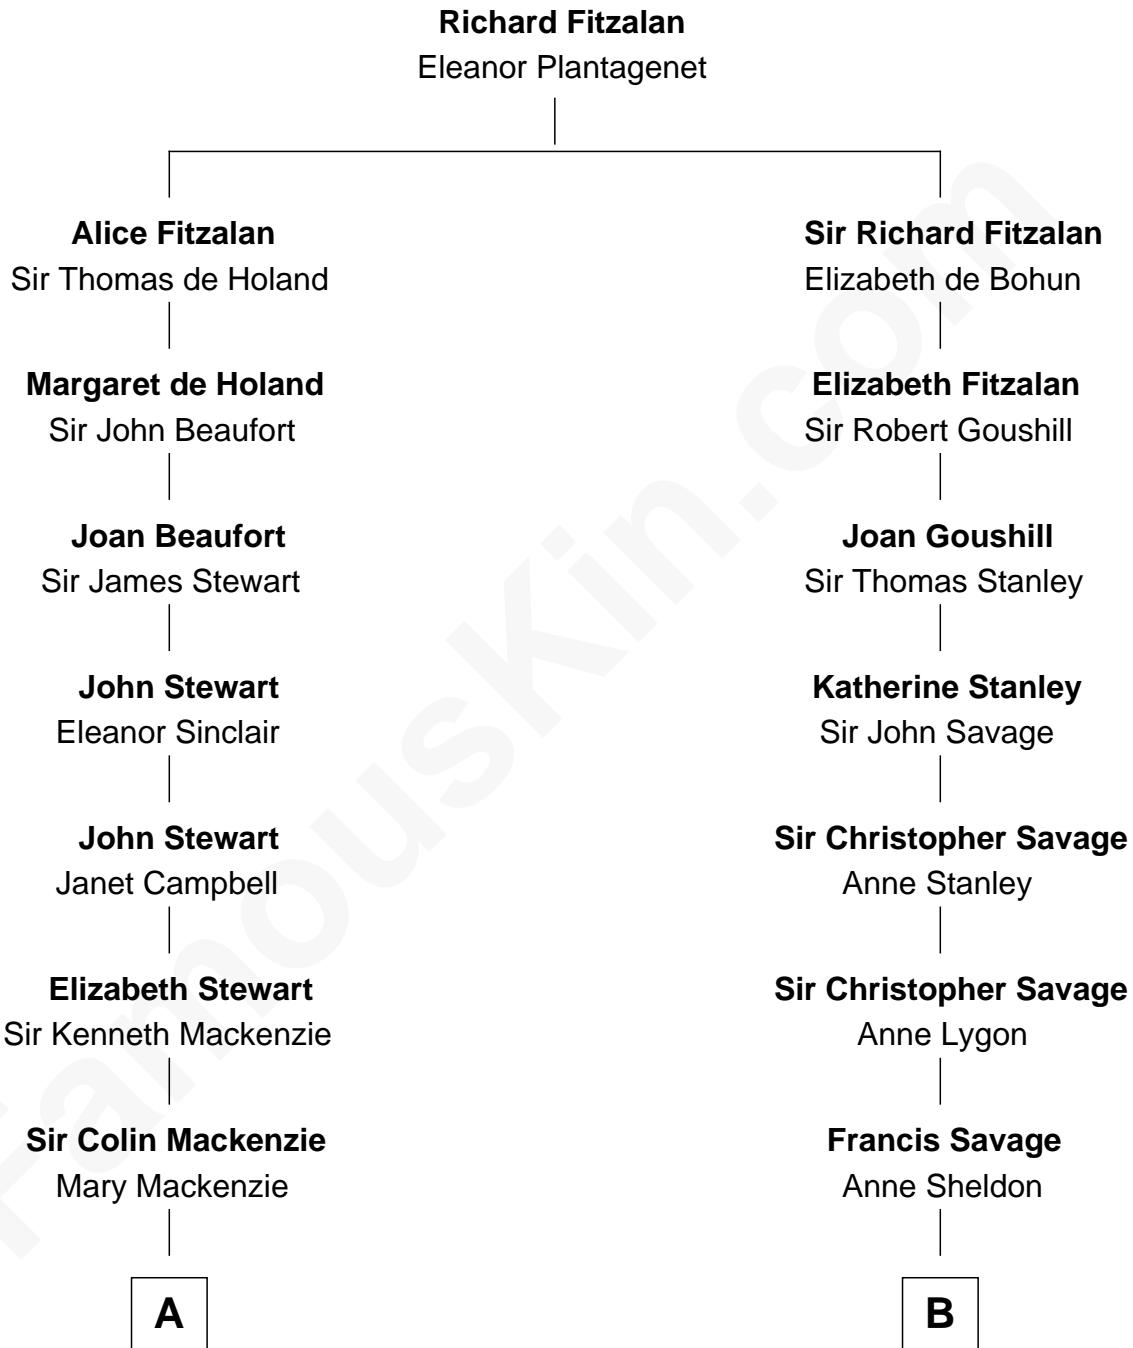

**FamousKin.com**  
**Relationship Chart of**  
**Theodore Roosevelt**  
*26th U.S. President*

**16th cousin 3 times removed of**  
**Adlai Stevenson III**  
*U.S. Senator from Illinois*

**C**

—  
**Lewis Green Stevenson**

Helen Louise Davis

—  
**Adlai Ewing Stevenson**

Ellen Borden

—  
**Adlai Stevenson III**

*U.S. Senator from Illinois*

FamousKin.com