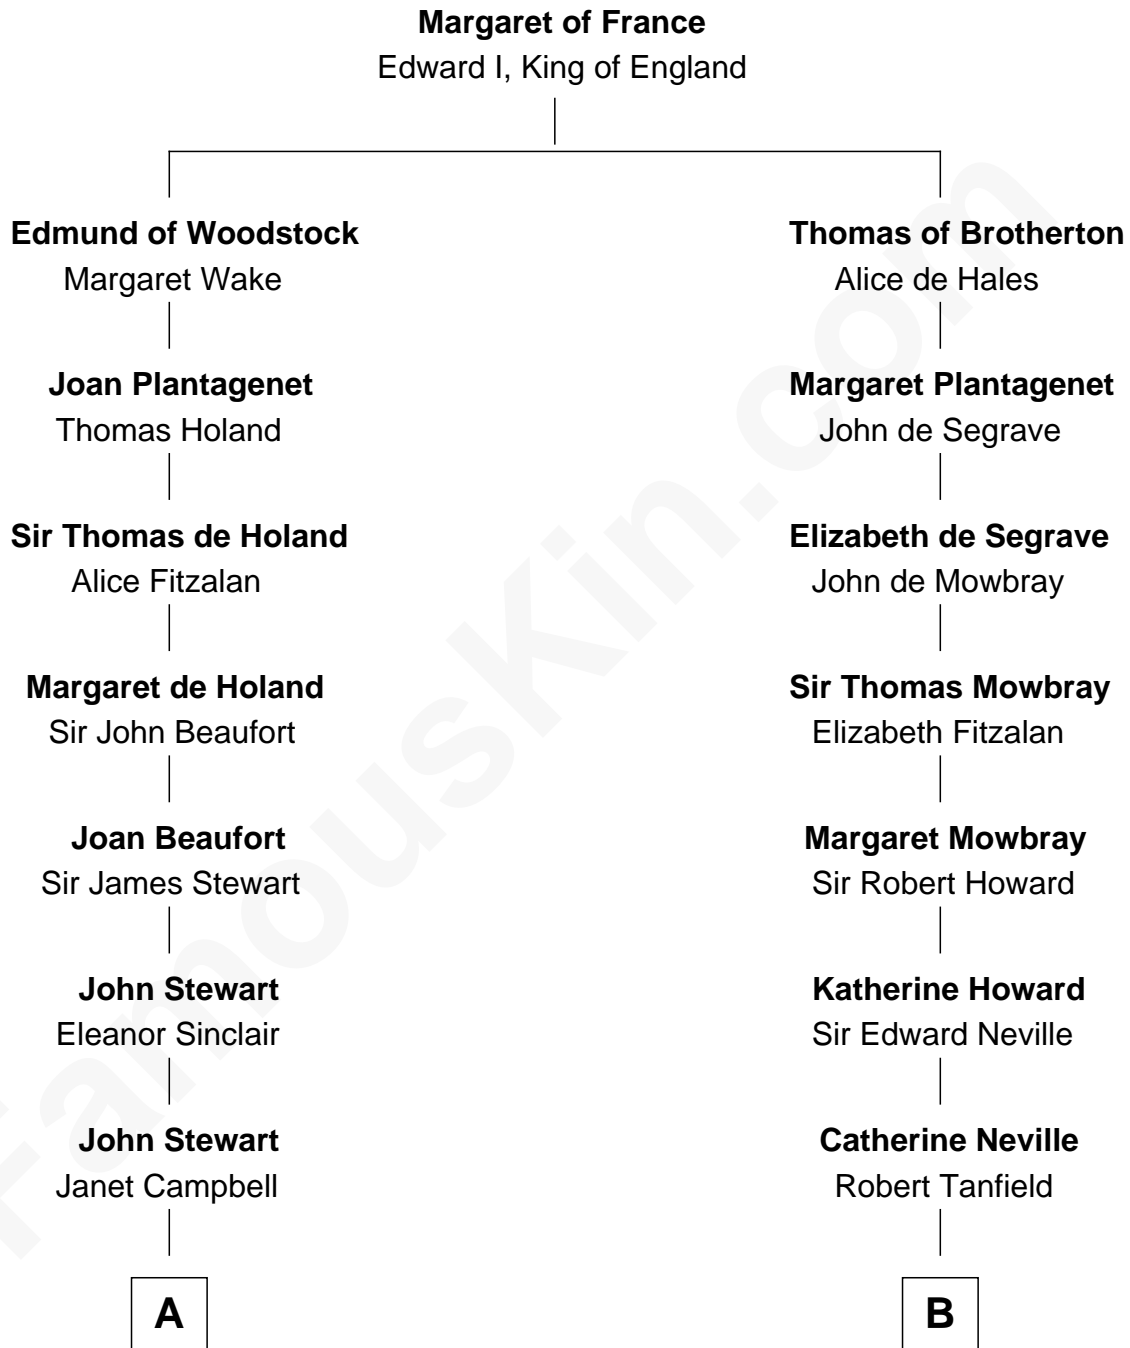

**FamousKin.com**  
**Relationship Chart of**  
**Theodore Roosevelt**  
*26th U.S. President*

17th cousin 1 time removed of  
**Henry Lee III**  
*9th Governor of Virginia*

**C**

**Martha Bulloch**  
Theodore Roosevelt

**Theodore Roosevelt**  
*26th U.S. President*

FamousKin.com