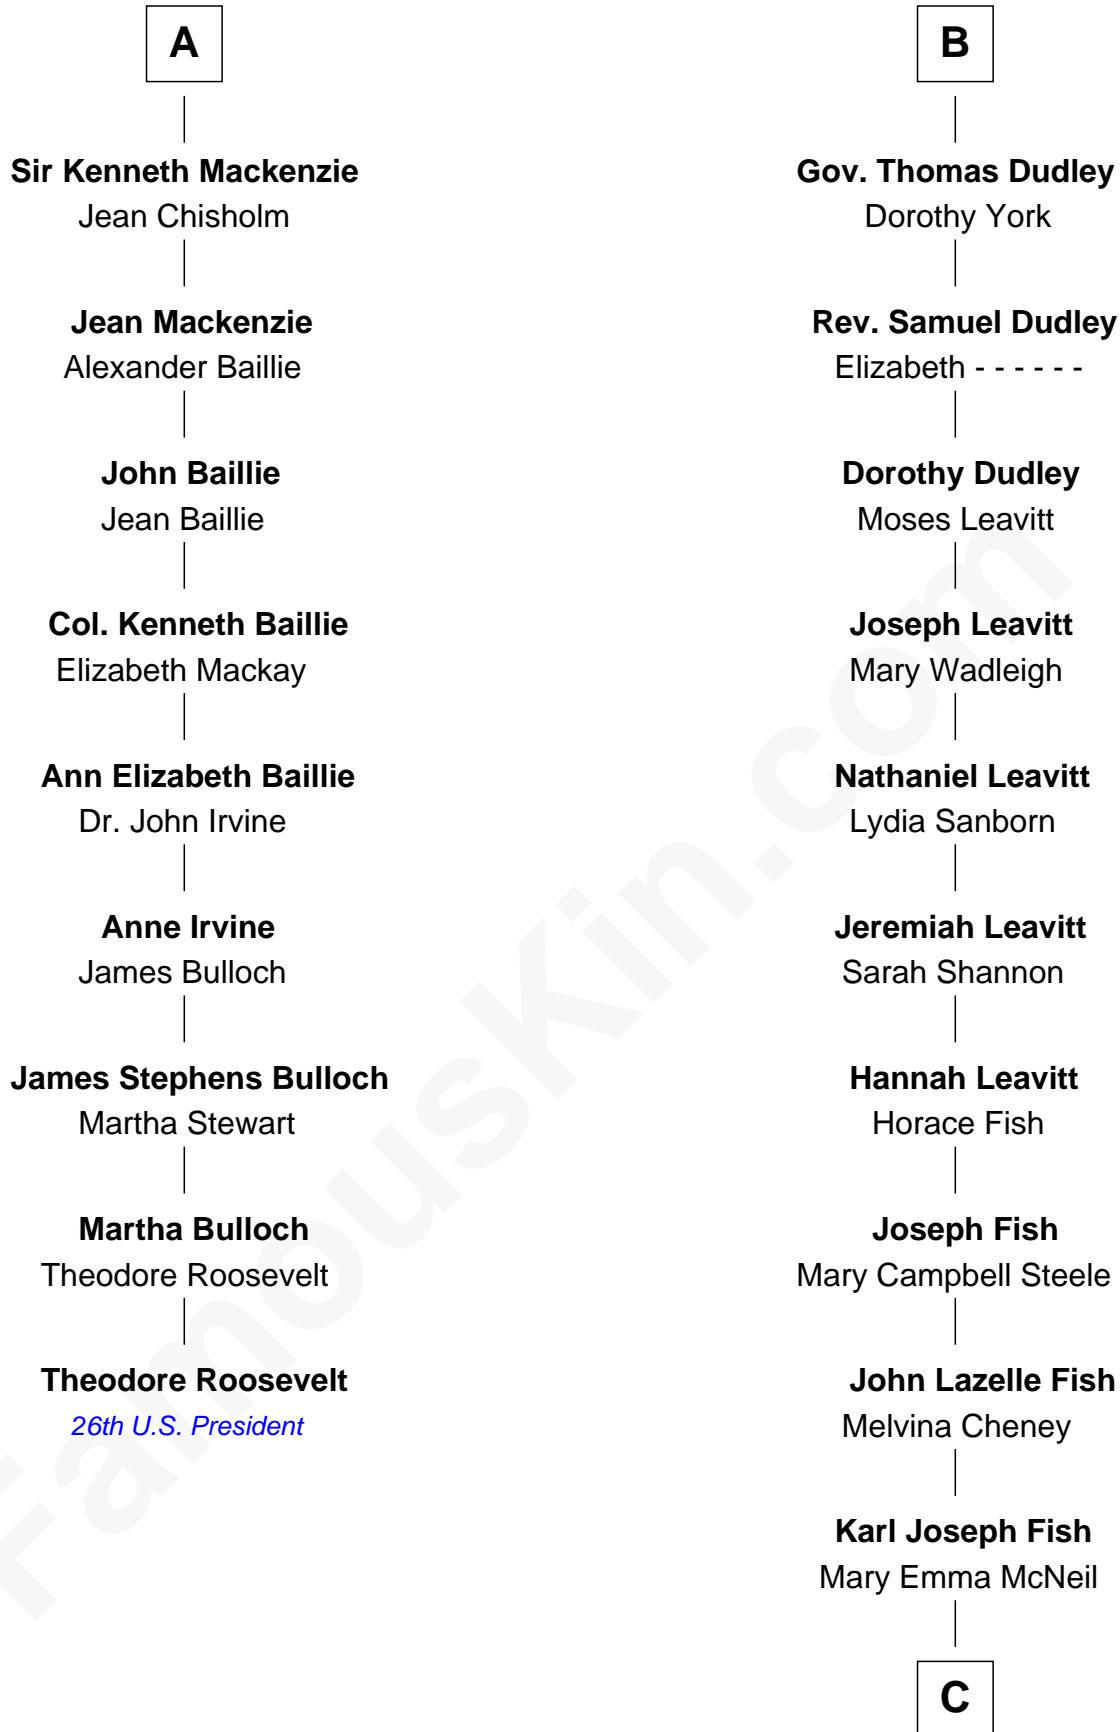

FamousKin.com
Relationship Chart of
Theodore Roosevelt
26th U.S. President

15th cousin 4 times removed of

Keri Russell
TV and Movie Actress

John of Gaunt
 Katherine Roet

C

Emma Inez Fish
Kermit Sylvester Stephens

Stephanie Stephens
David Harold Russell

Keri Russell
TV and Movie Actress

FamousKin.com