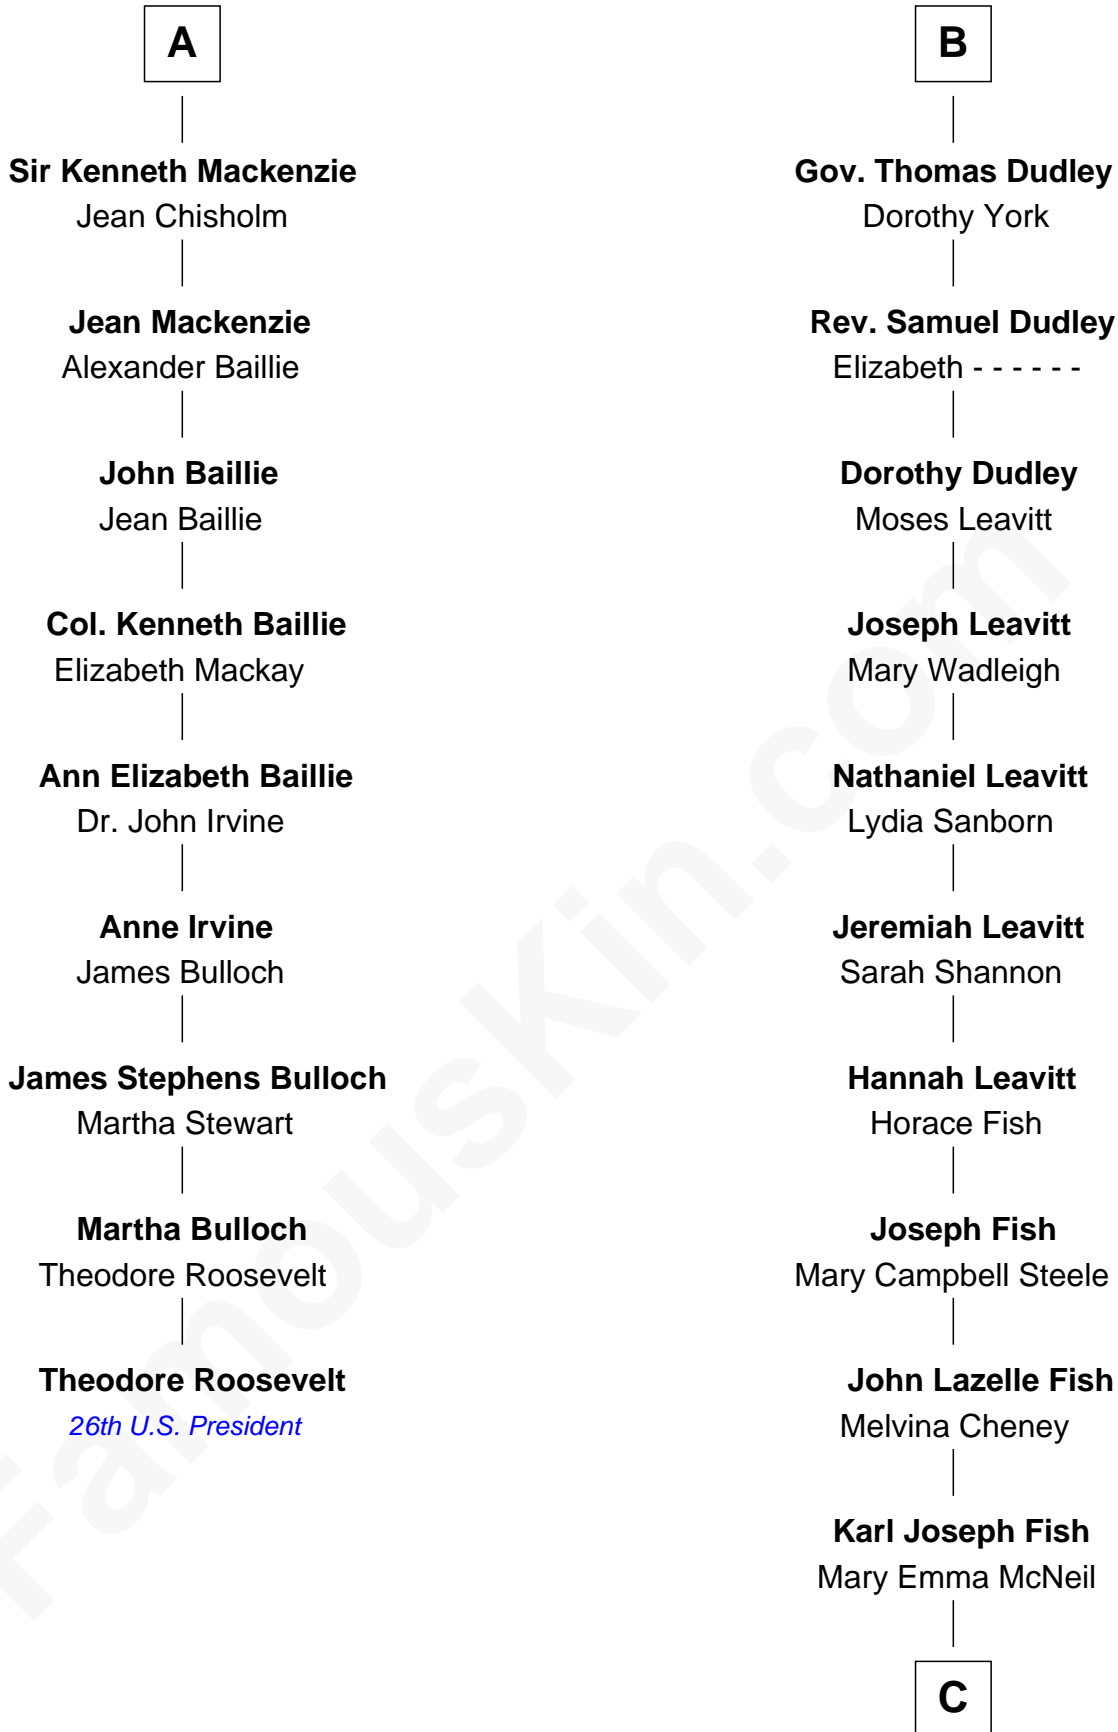

FamousKin.com
Relationship Chart of
Theodore Roosevelt
26th U.S. President

15th cousin 4 times removed of

Keri Russell
TV and Movie Actress

Sir Thomas de Holand
 Alice Fitzalan

C

Emma Inez Fish
Kermit Sylvester Stephens

Stephanie Stephens
David Harold Russell

Keri Russell
TV and Movie Actress

FamousKin.com