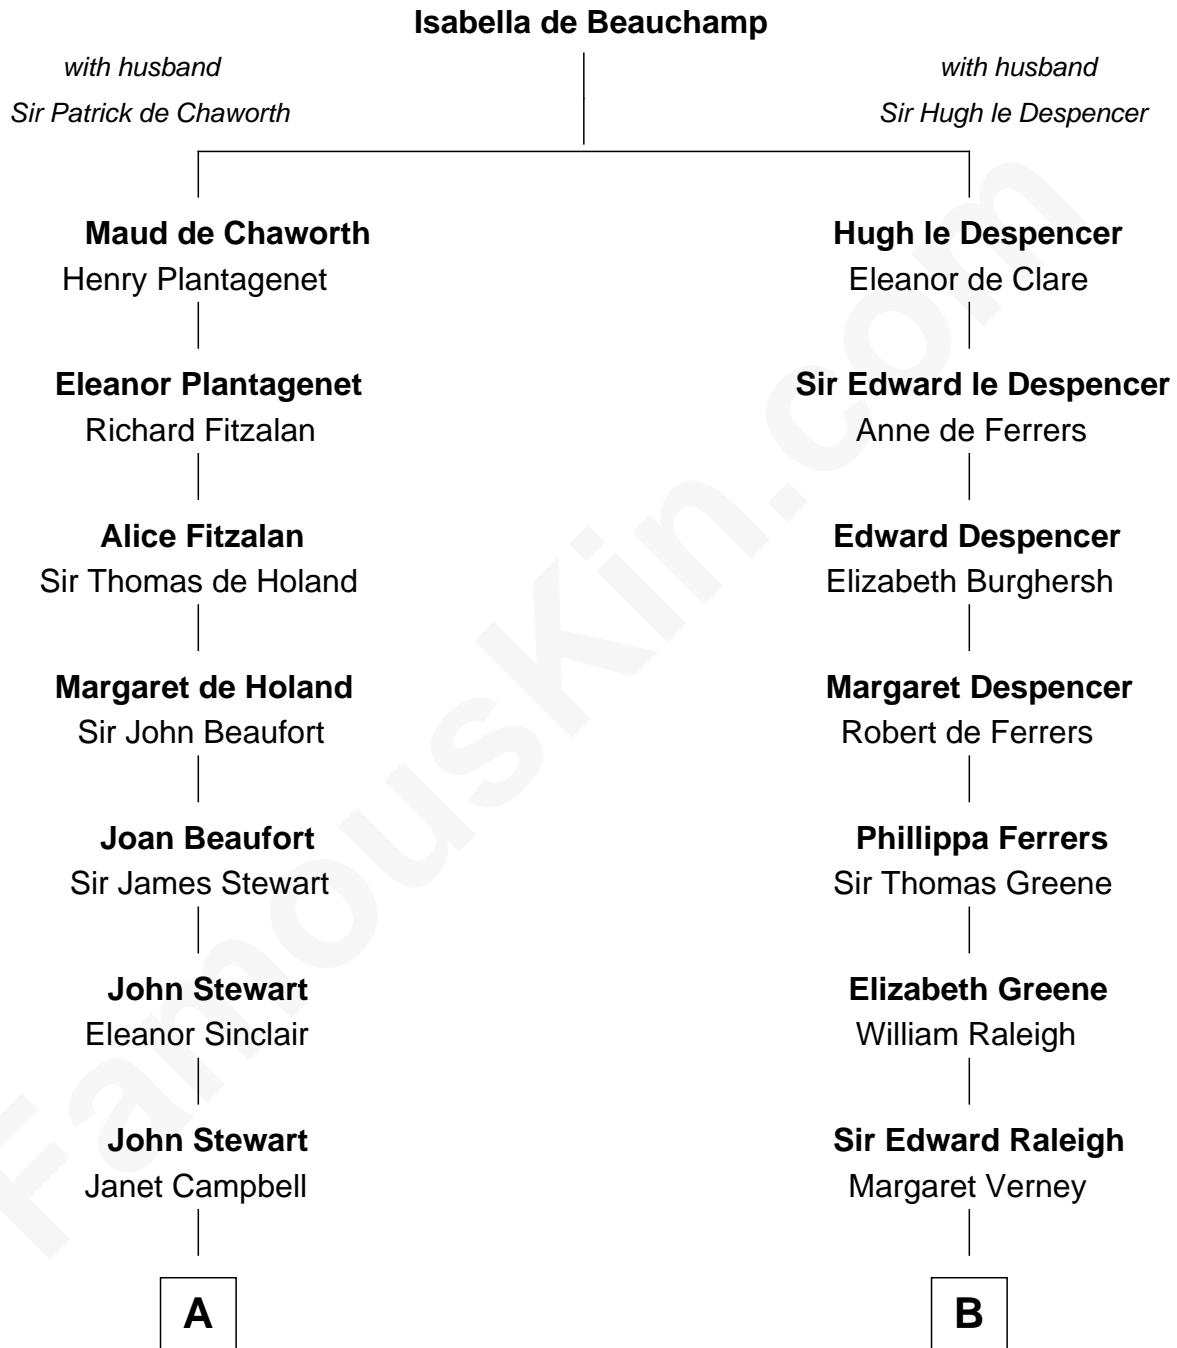

**FamousKin.com**  
**Relationship Chart of**  
**Theodore Roosevelt**  
*26th U.S. President*

18th cousin 3 times removed of

**Amelia Earhart**  
*Aviation Pioneer*

**C**

**Martha Bulloch**  
Theodore Roosevelt

**Theodore Roosevelt**  
*26th U.S. President*

**D**

**Dr. Ephraim Otis**  
Mary Cornell

**Isaac Otis**  
Caroline Abigail Curtis

**Alfred Gideon Otis**  
Amelia Josephine Harres

**Amelia Otis**  
Edwin Stanton Earhart

**Amelia Earhart**  
*Aviation Pioneer*