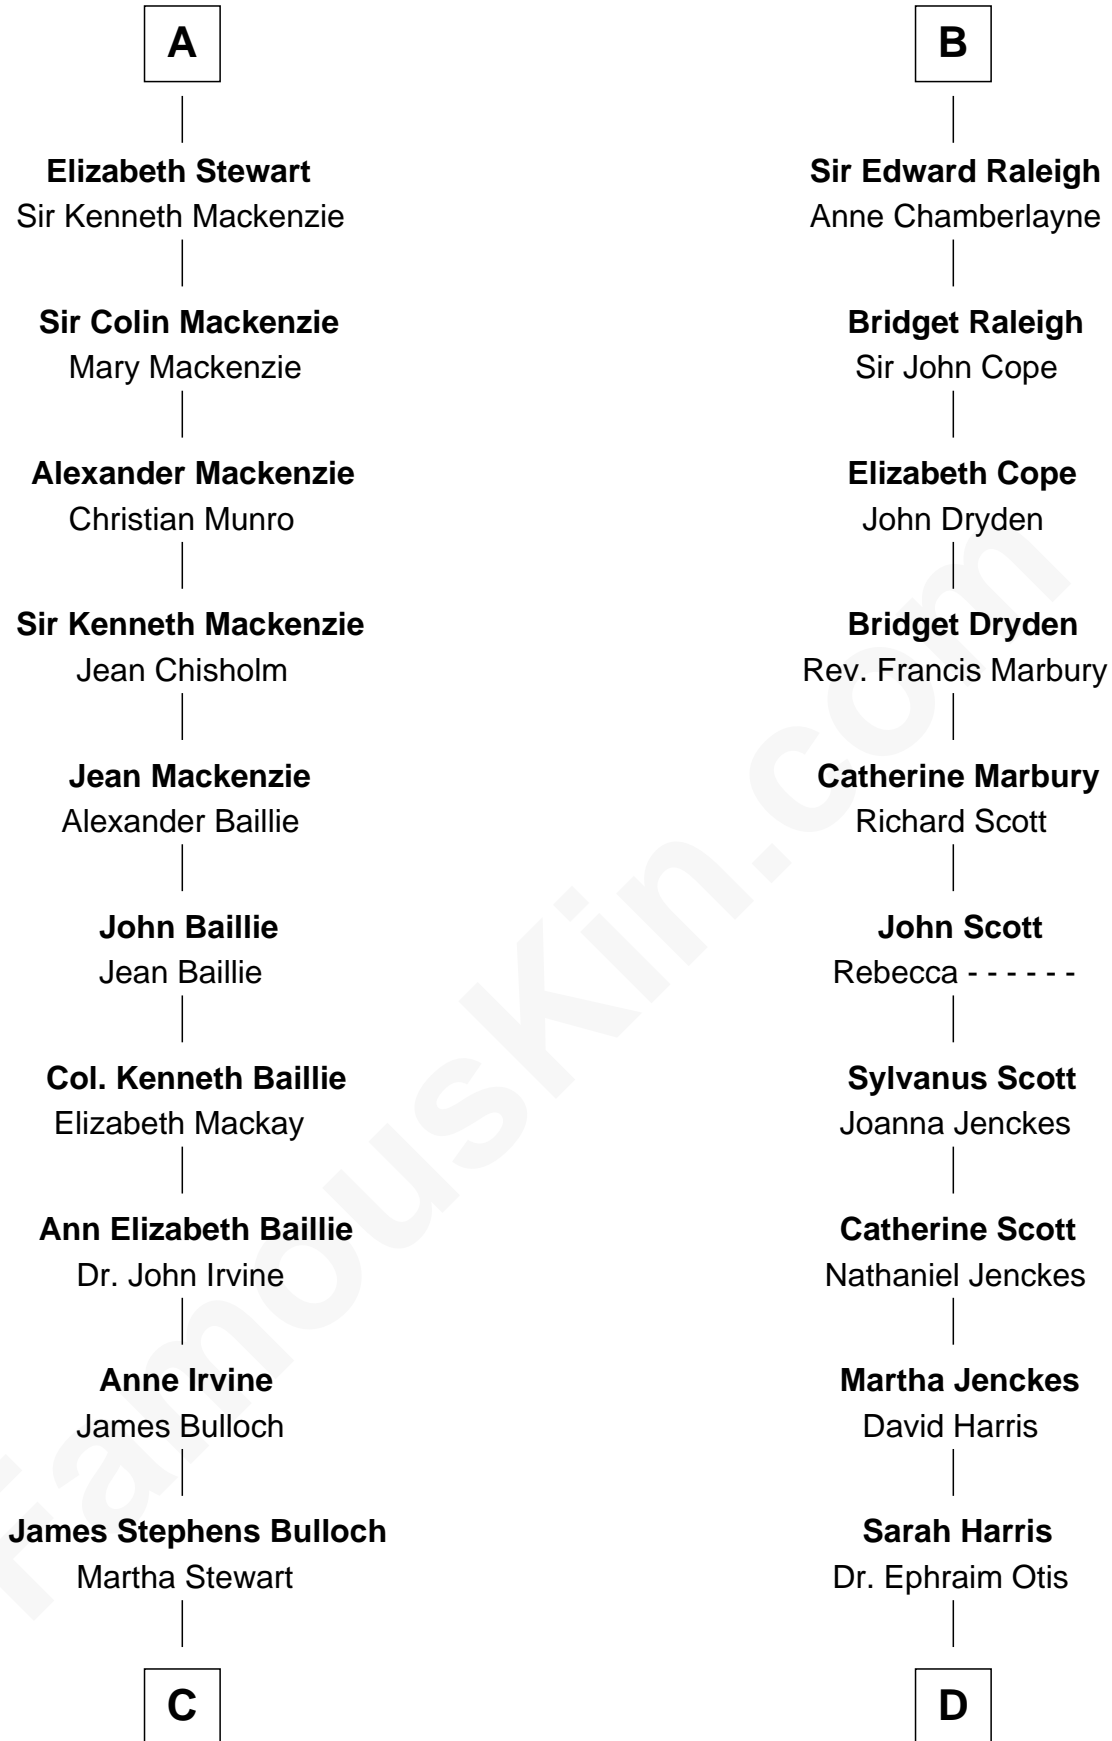

**FamousKin.com**  
**Relationship Chart of**  
**Theodore Roosevelt**  
*26th U.S. President*

18th cousin 3 times removed of

**Amelia Earhart**  
*Aviation Pioneer*

**C**

**Martha Bulloch**  
Theodore Roosevelt

**Theodore Roosevelt**  
*26th U.S. President*

**D**

**Dr. Ephraim Otis**  
Mary Cornell

**Isaac Otis**  
Caroline Abigail Curtis

**Alfred Gideon Otis**  
Amelia Josephine Harres

**Amelia Otis**  
Edwin Stanton Earhart

**Amelia Earhart**  
*Aviation Pioneer*