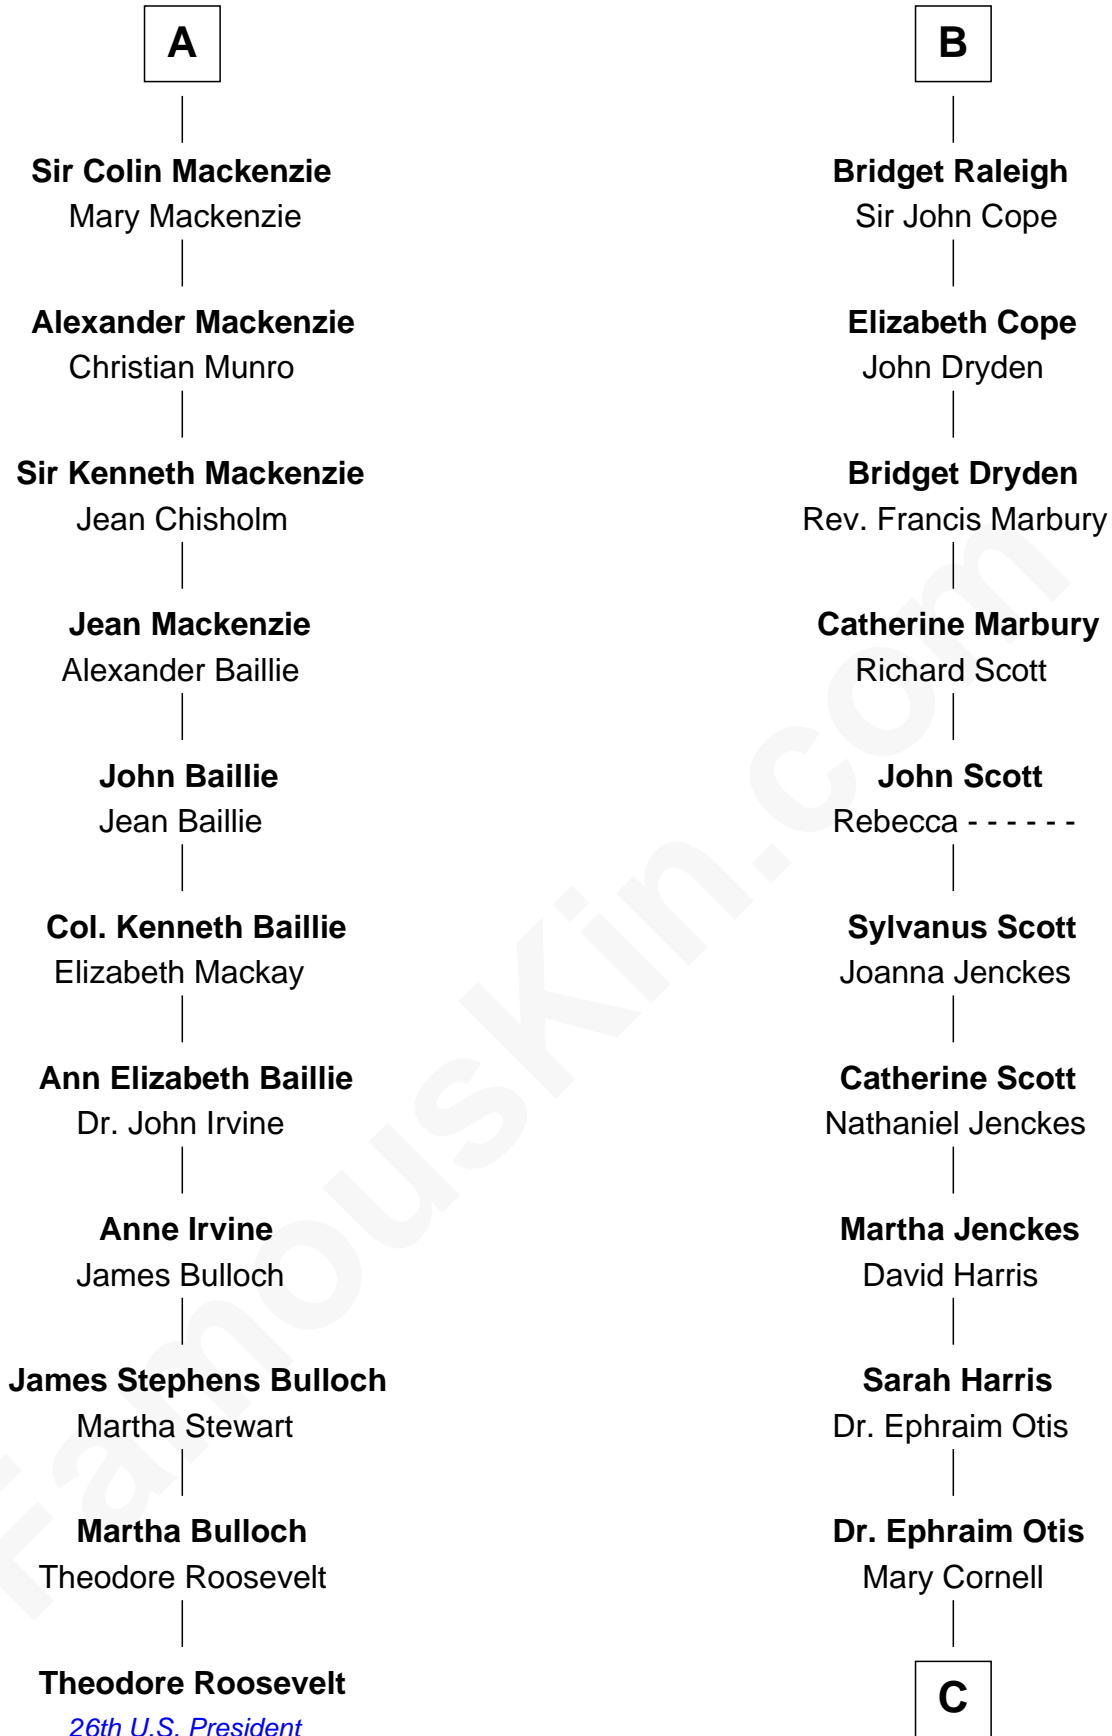

FamousKin.com
Relationship Chart of
Theodore Roosevelt
26th U.S. President

17th cousin 3 times removed of

Amelia Earhart
Aviation Pioneer

Edmund Fitzalan
 Alice de Warenne

C

Isaac Otis

Caroline Abigail Curtis

Alfred Gideon Otis

Amelia Josephine Harres

Amelia Otis

Edwin Stanton Earhart

Amelia Earhart

Aviation Pioneer